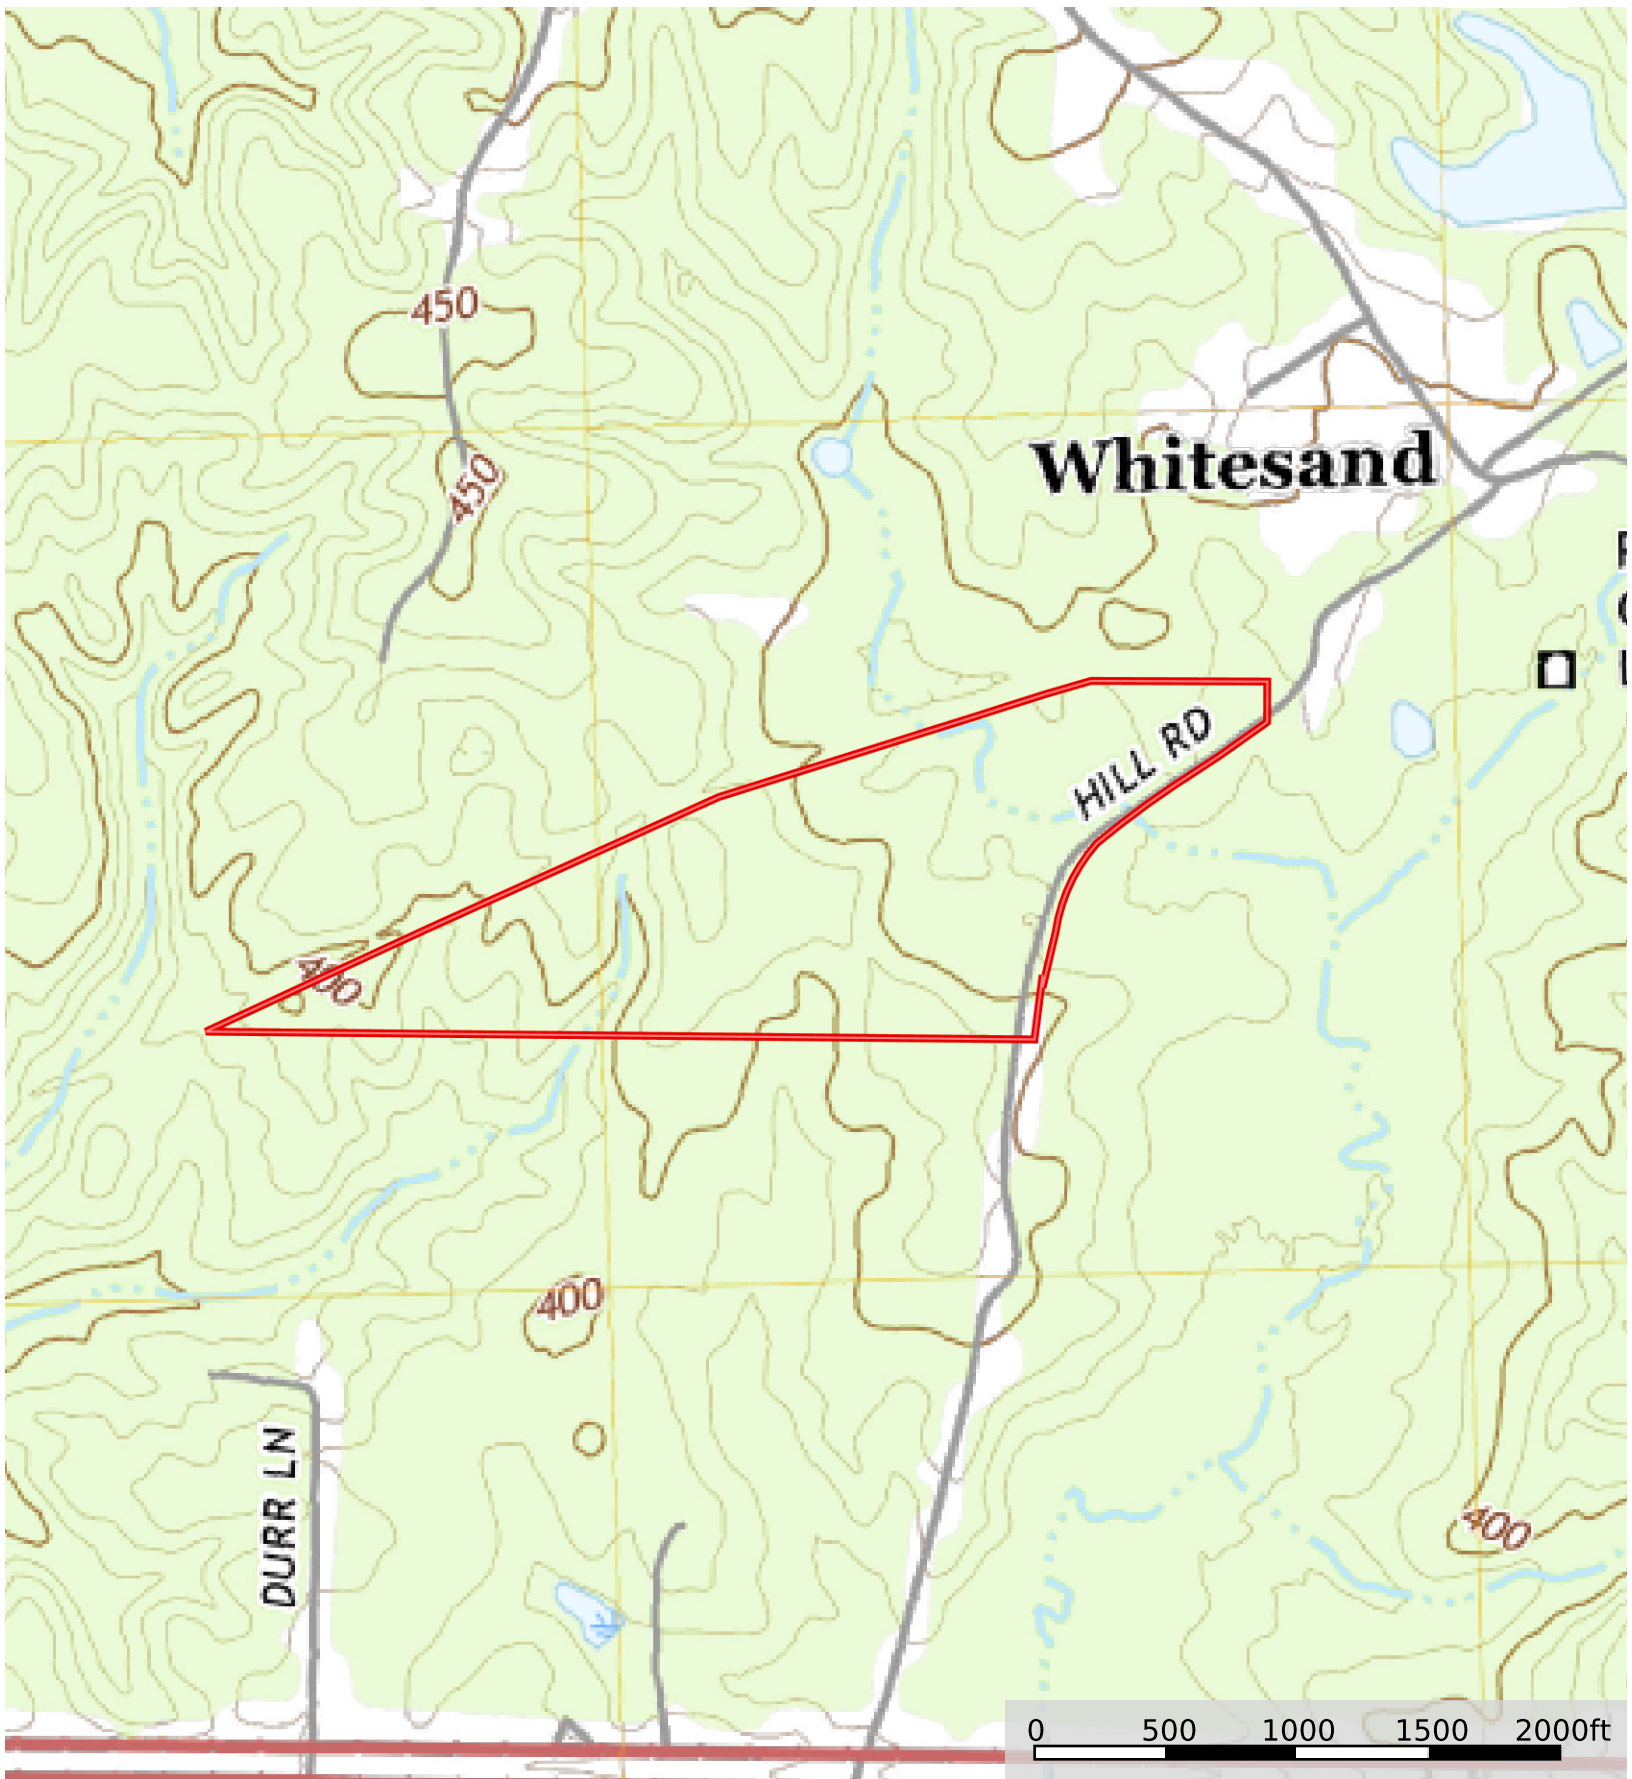

 Boundary

 Boundary

# Jefferson Davis.60 / Perrin

Jefferson Davis County, Mississippi, 60 AC +/-

 Boundary