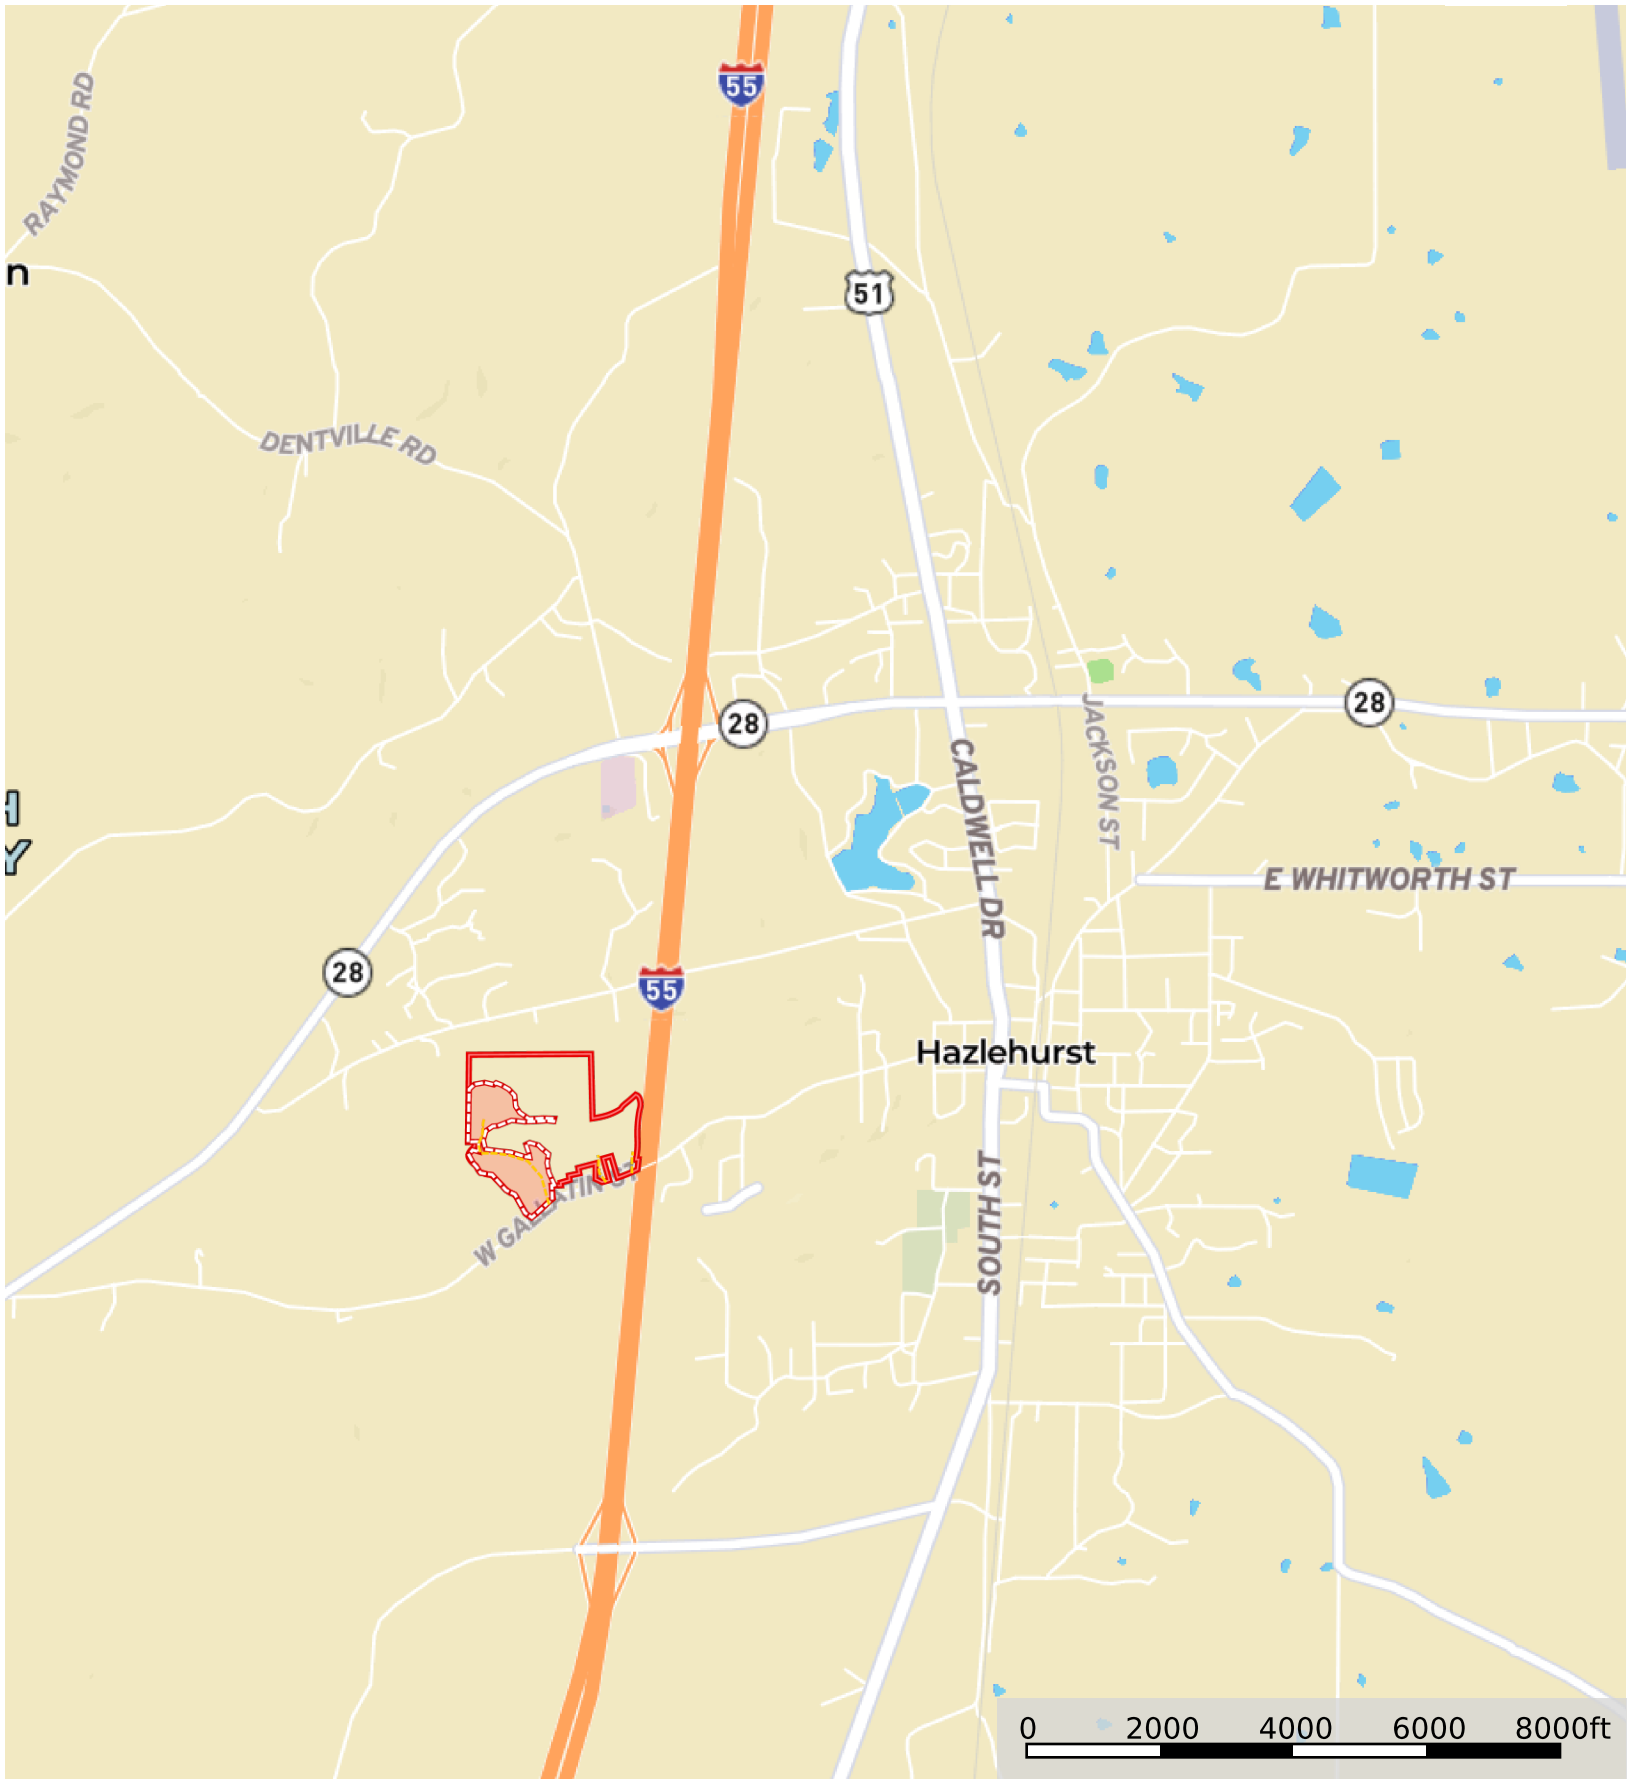

Copiah 103 W Gallatin
Copiah County, Mississippi, 103 AC +/-

- Road / Trail
- Tour
- Boundary
- Boundary

Copiah 103 W Gallatin
Copiah County, Mississippi, 103 AC +/-

--- Road / Trail — Tour □ Boundary □ Boundary