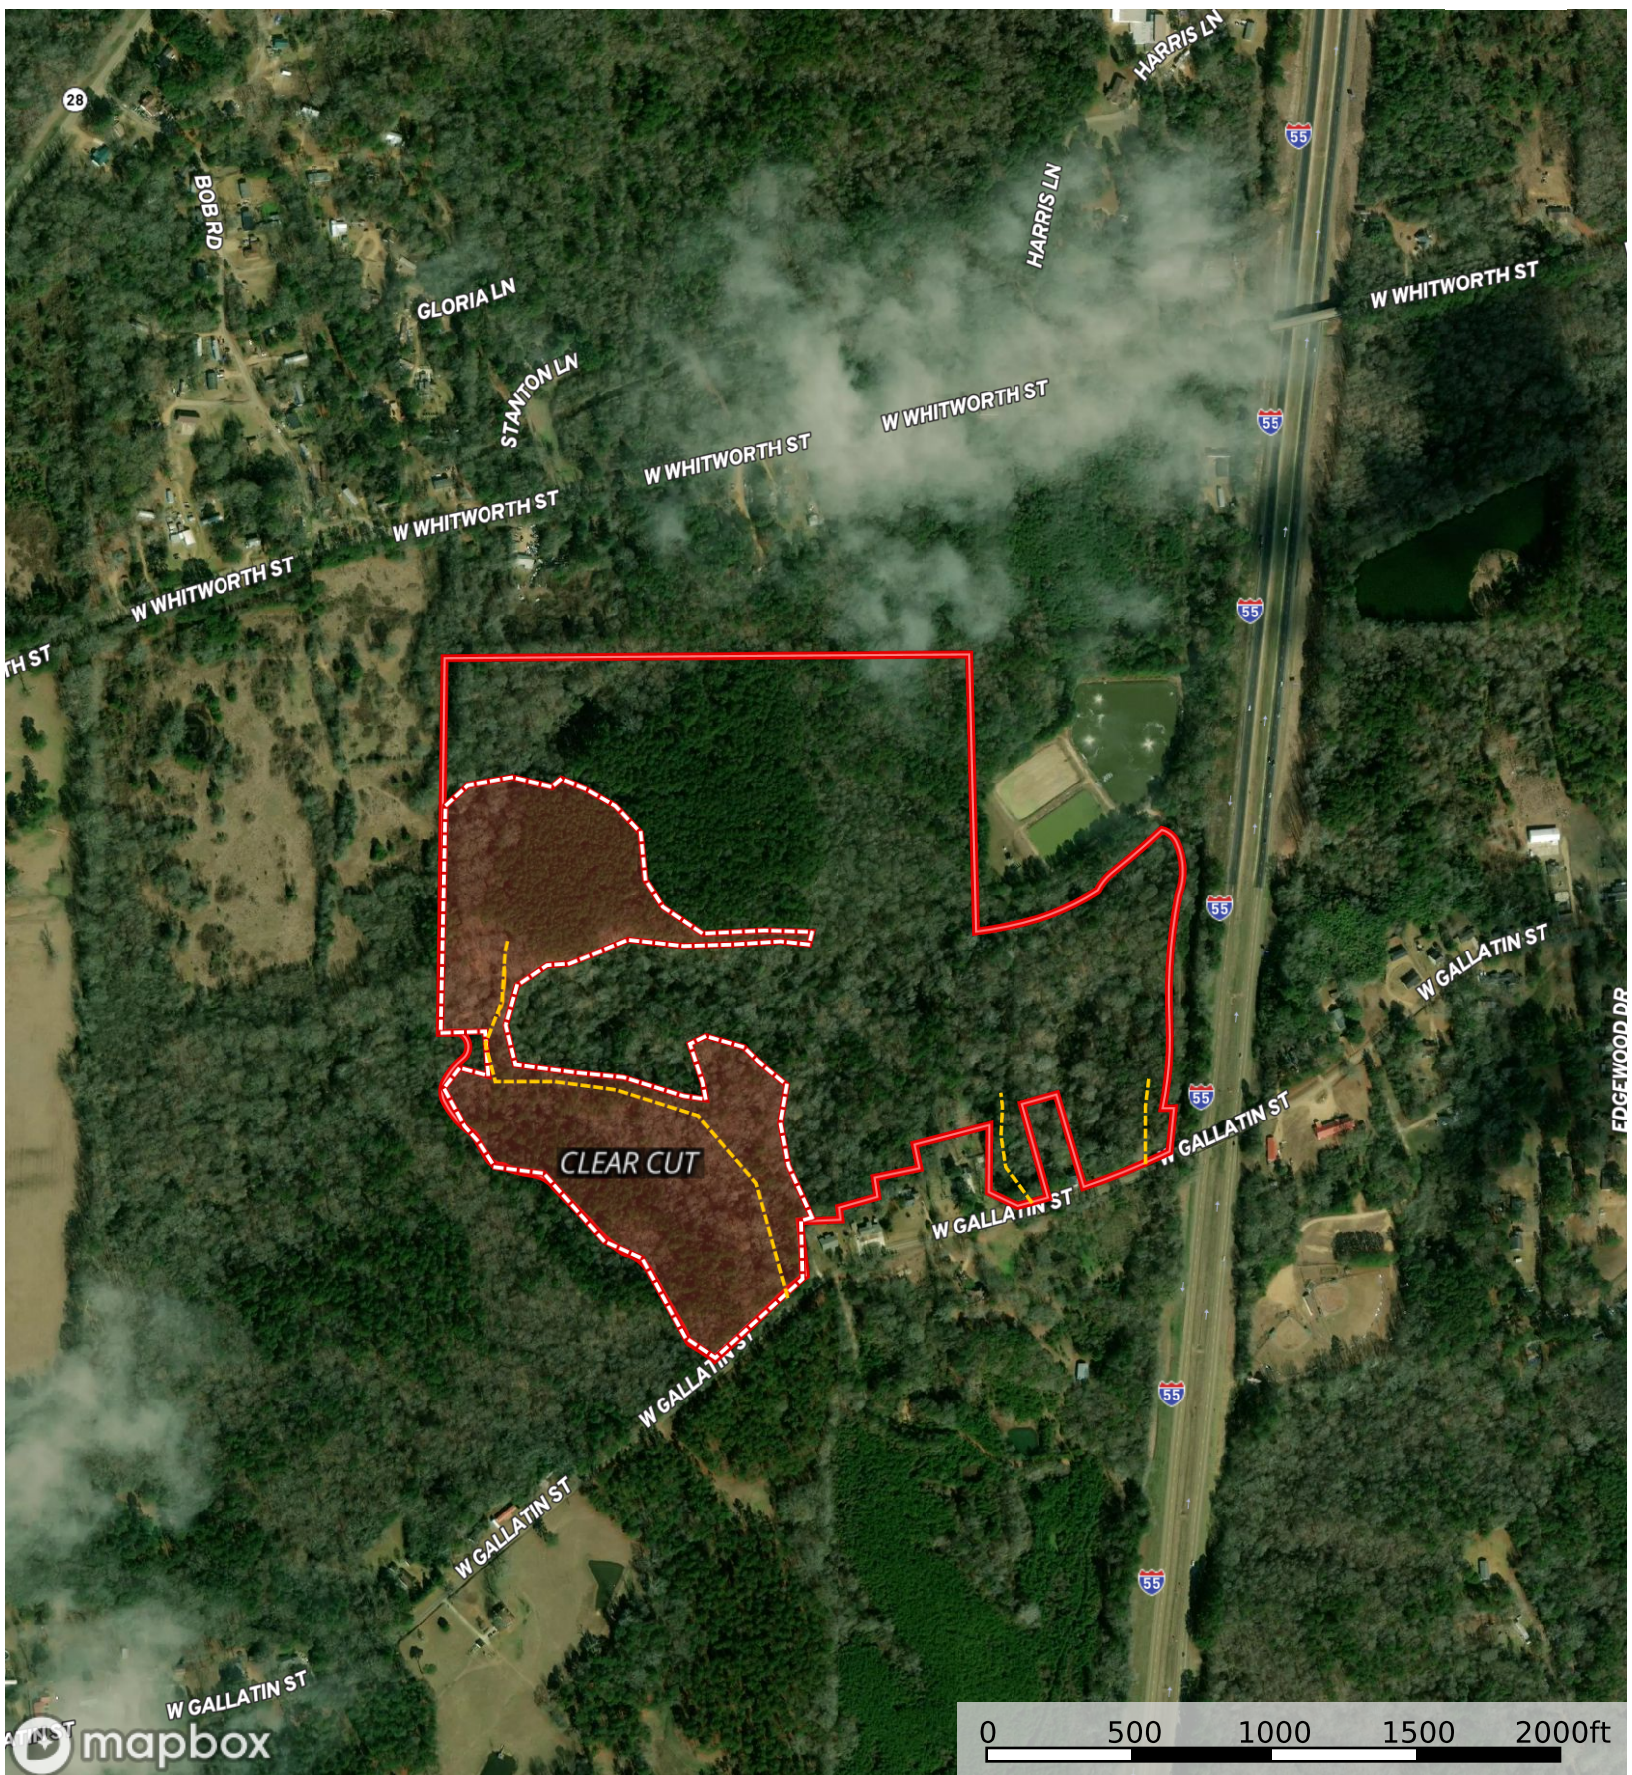

Copiah 103 W Gallatin
Copiah County, Mississippi, 103 AC +/-

- Road / Trail
- Tour
- Boundary
- Boundary

Copiah 103 W Gallatin
Copiah County, Mississippi, 103 AC +/-

--- Road / Trail — Tour □ Boundary □ Boundary