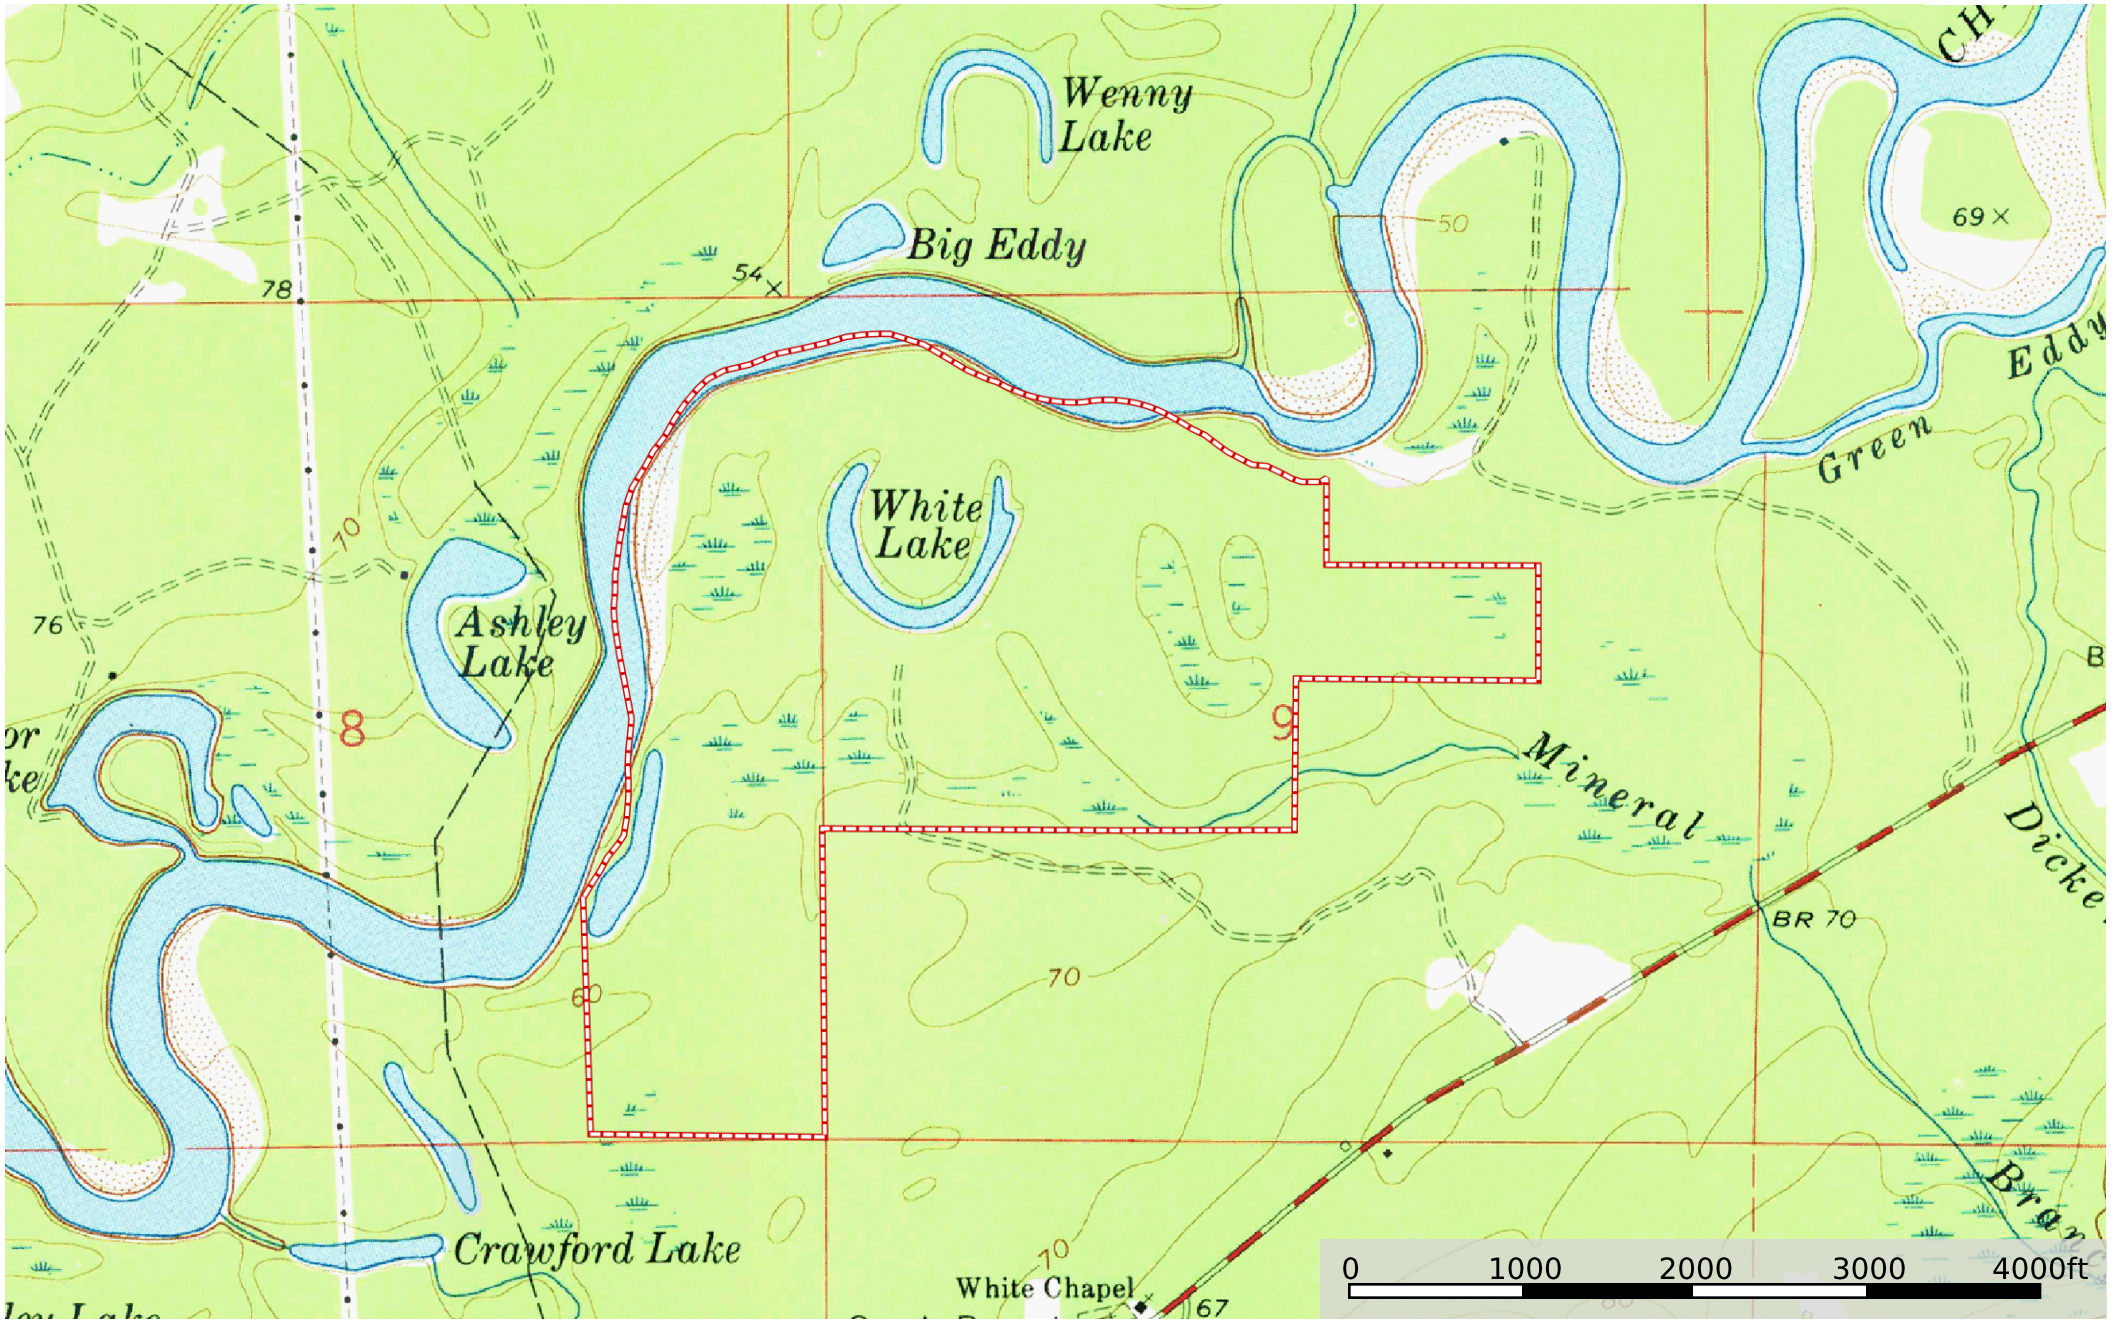

Greene-304.5-Sells
Greene County, Mississippi, 304.5 AC +/-

 Boundary

Greene-304.5-Sells
Greene County, Mississippi, 304.5 AC +/-

 Boundary

Greene-304.5-Sells

Greene County, Mississippi, 304.5 AC +/-

 Boundary