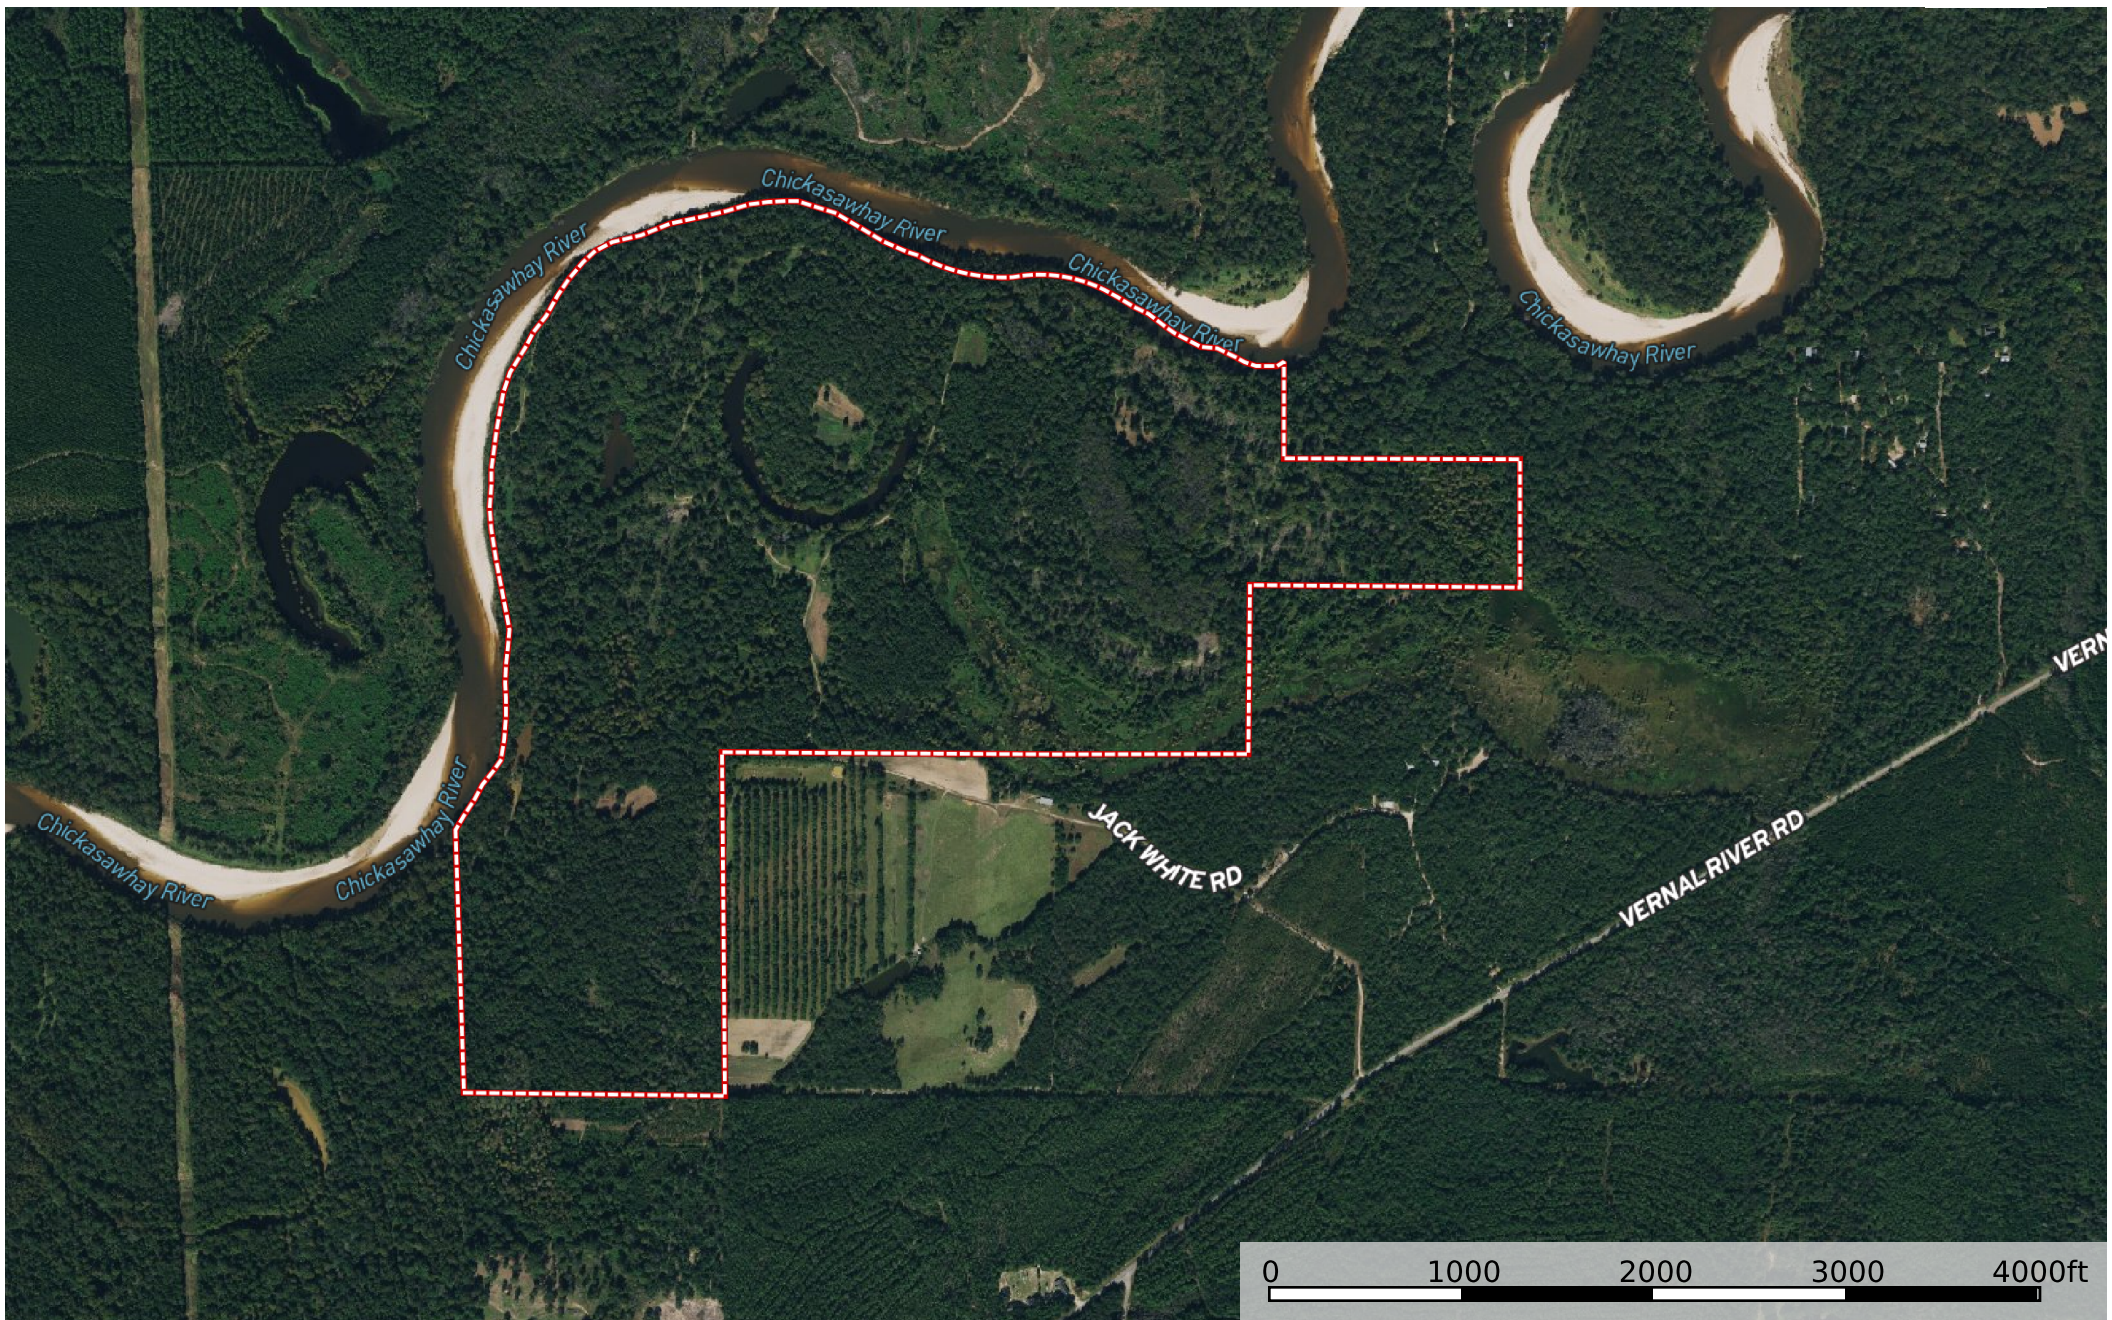

Greene-304.5-Sells
Greene County, Mississippi, 304.5 AC +/-

 Boundary

Greene-304.5-Sells
Greene County, Mississippi, 304.5 AC +/-

 Boundary

Greene-304.5-Sells

Greene County, Mississippi, 304.5 AC +/-

 Boundary