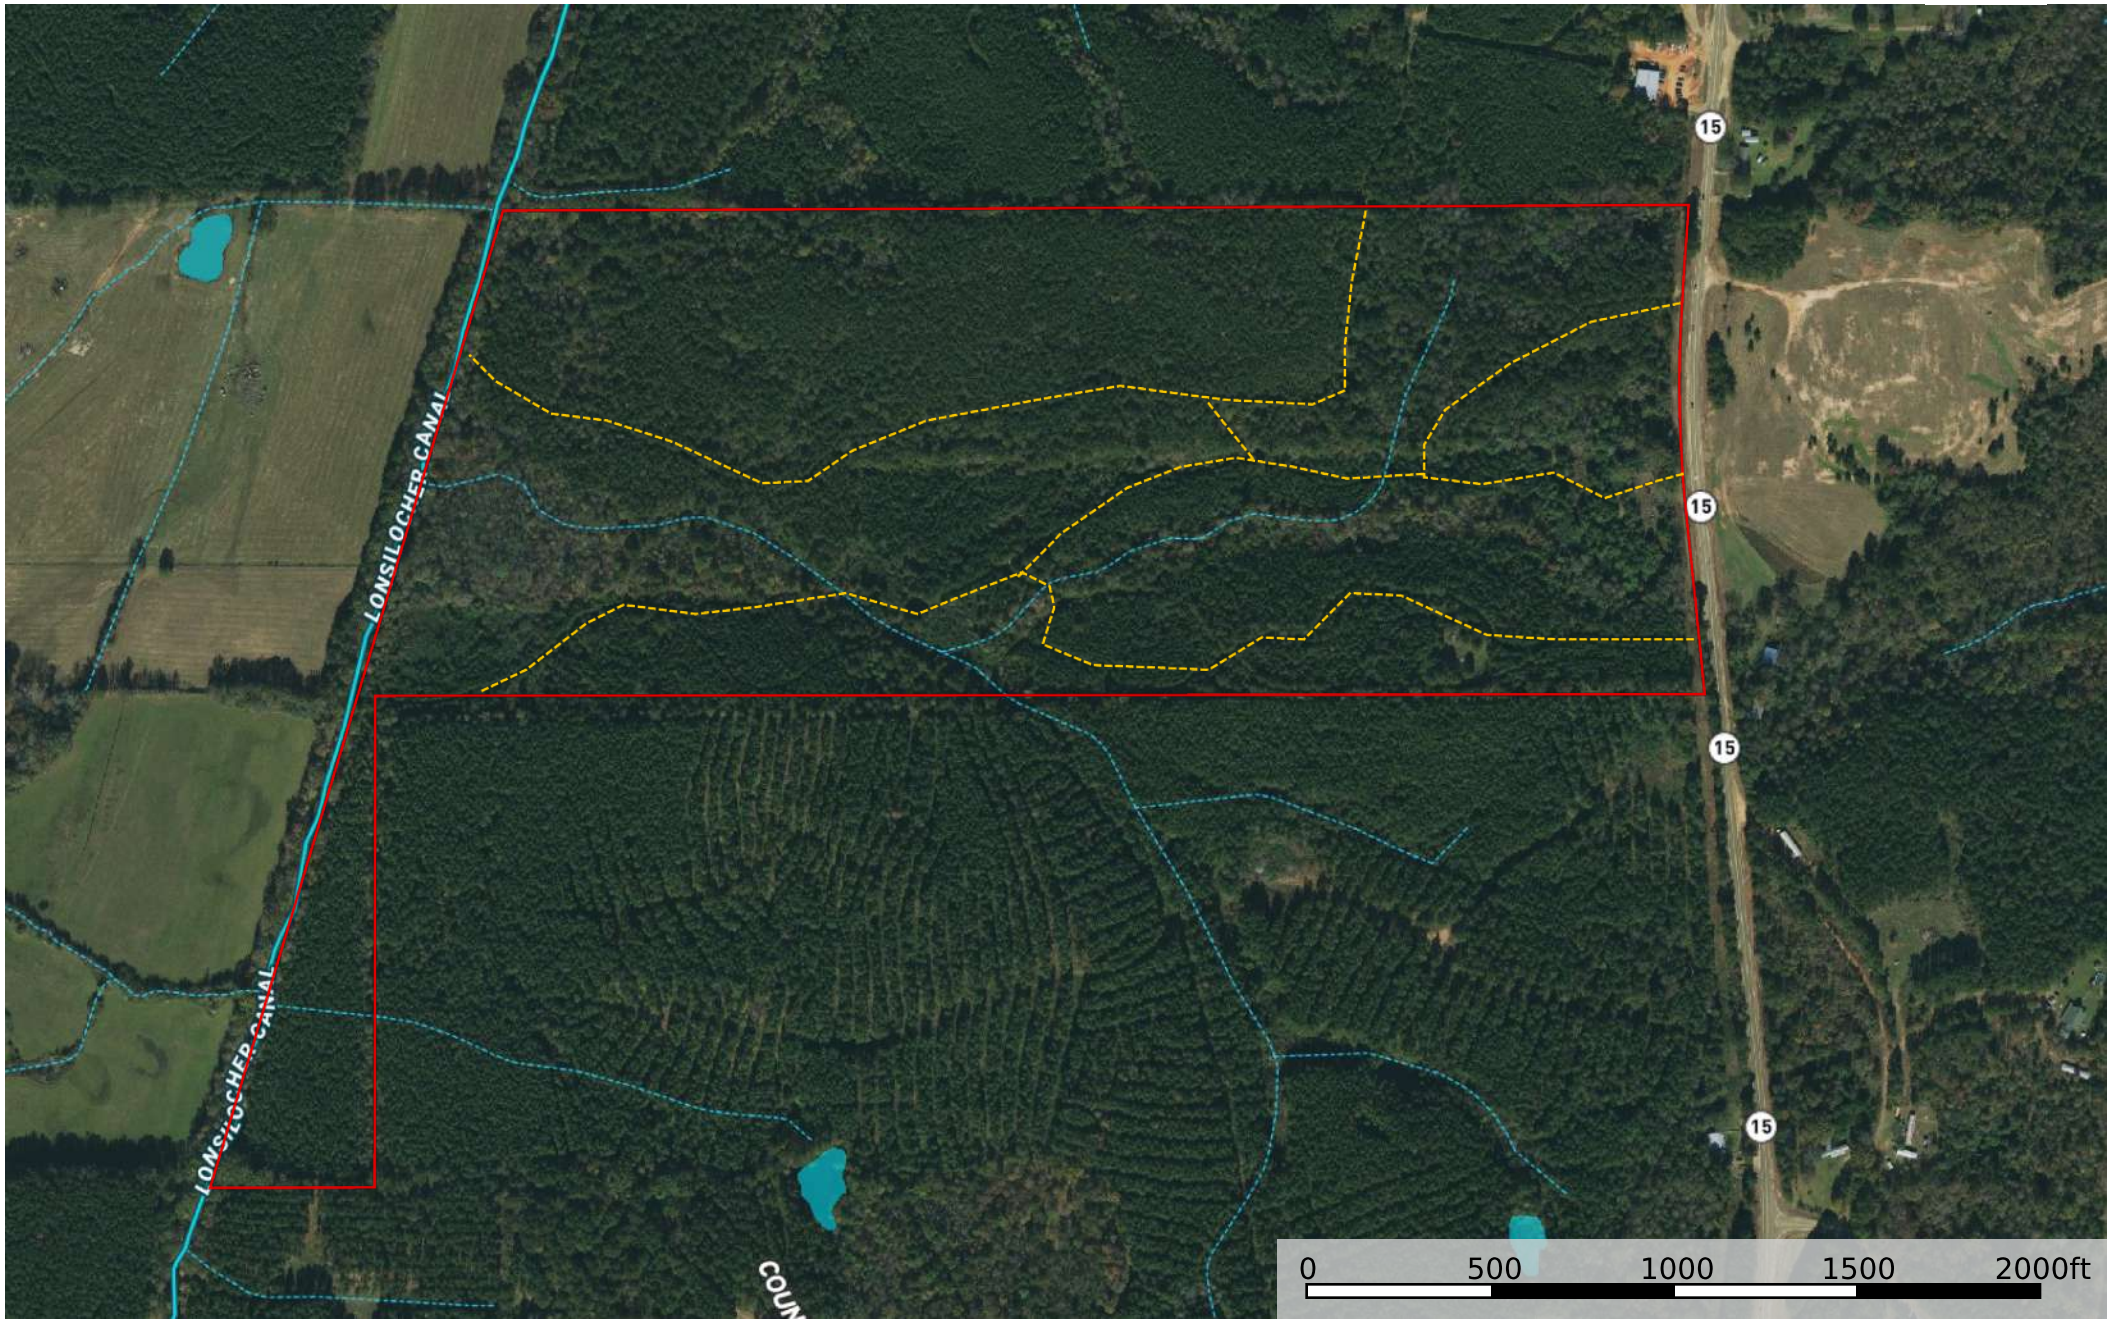

Neshoba 112 Hwy 15 Bryan
Neshoba County, Mississippi, 112 AC +/-

- Boundary
- Road / Trail
- Stream, Intermittent
- River/Creek
- Water Body

Neshoba 112 Hwy 15 Bryan
Neshoba County, Mississippi, 112 AC +/-

 Boundary  Road / Trail

Neshoba 112 Hwy 15 Bryan

Neshoba County, Mississippi, 112 AC +/-

 Boundary  Road / Trail