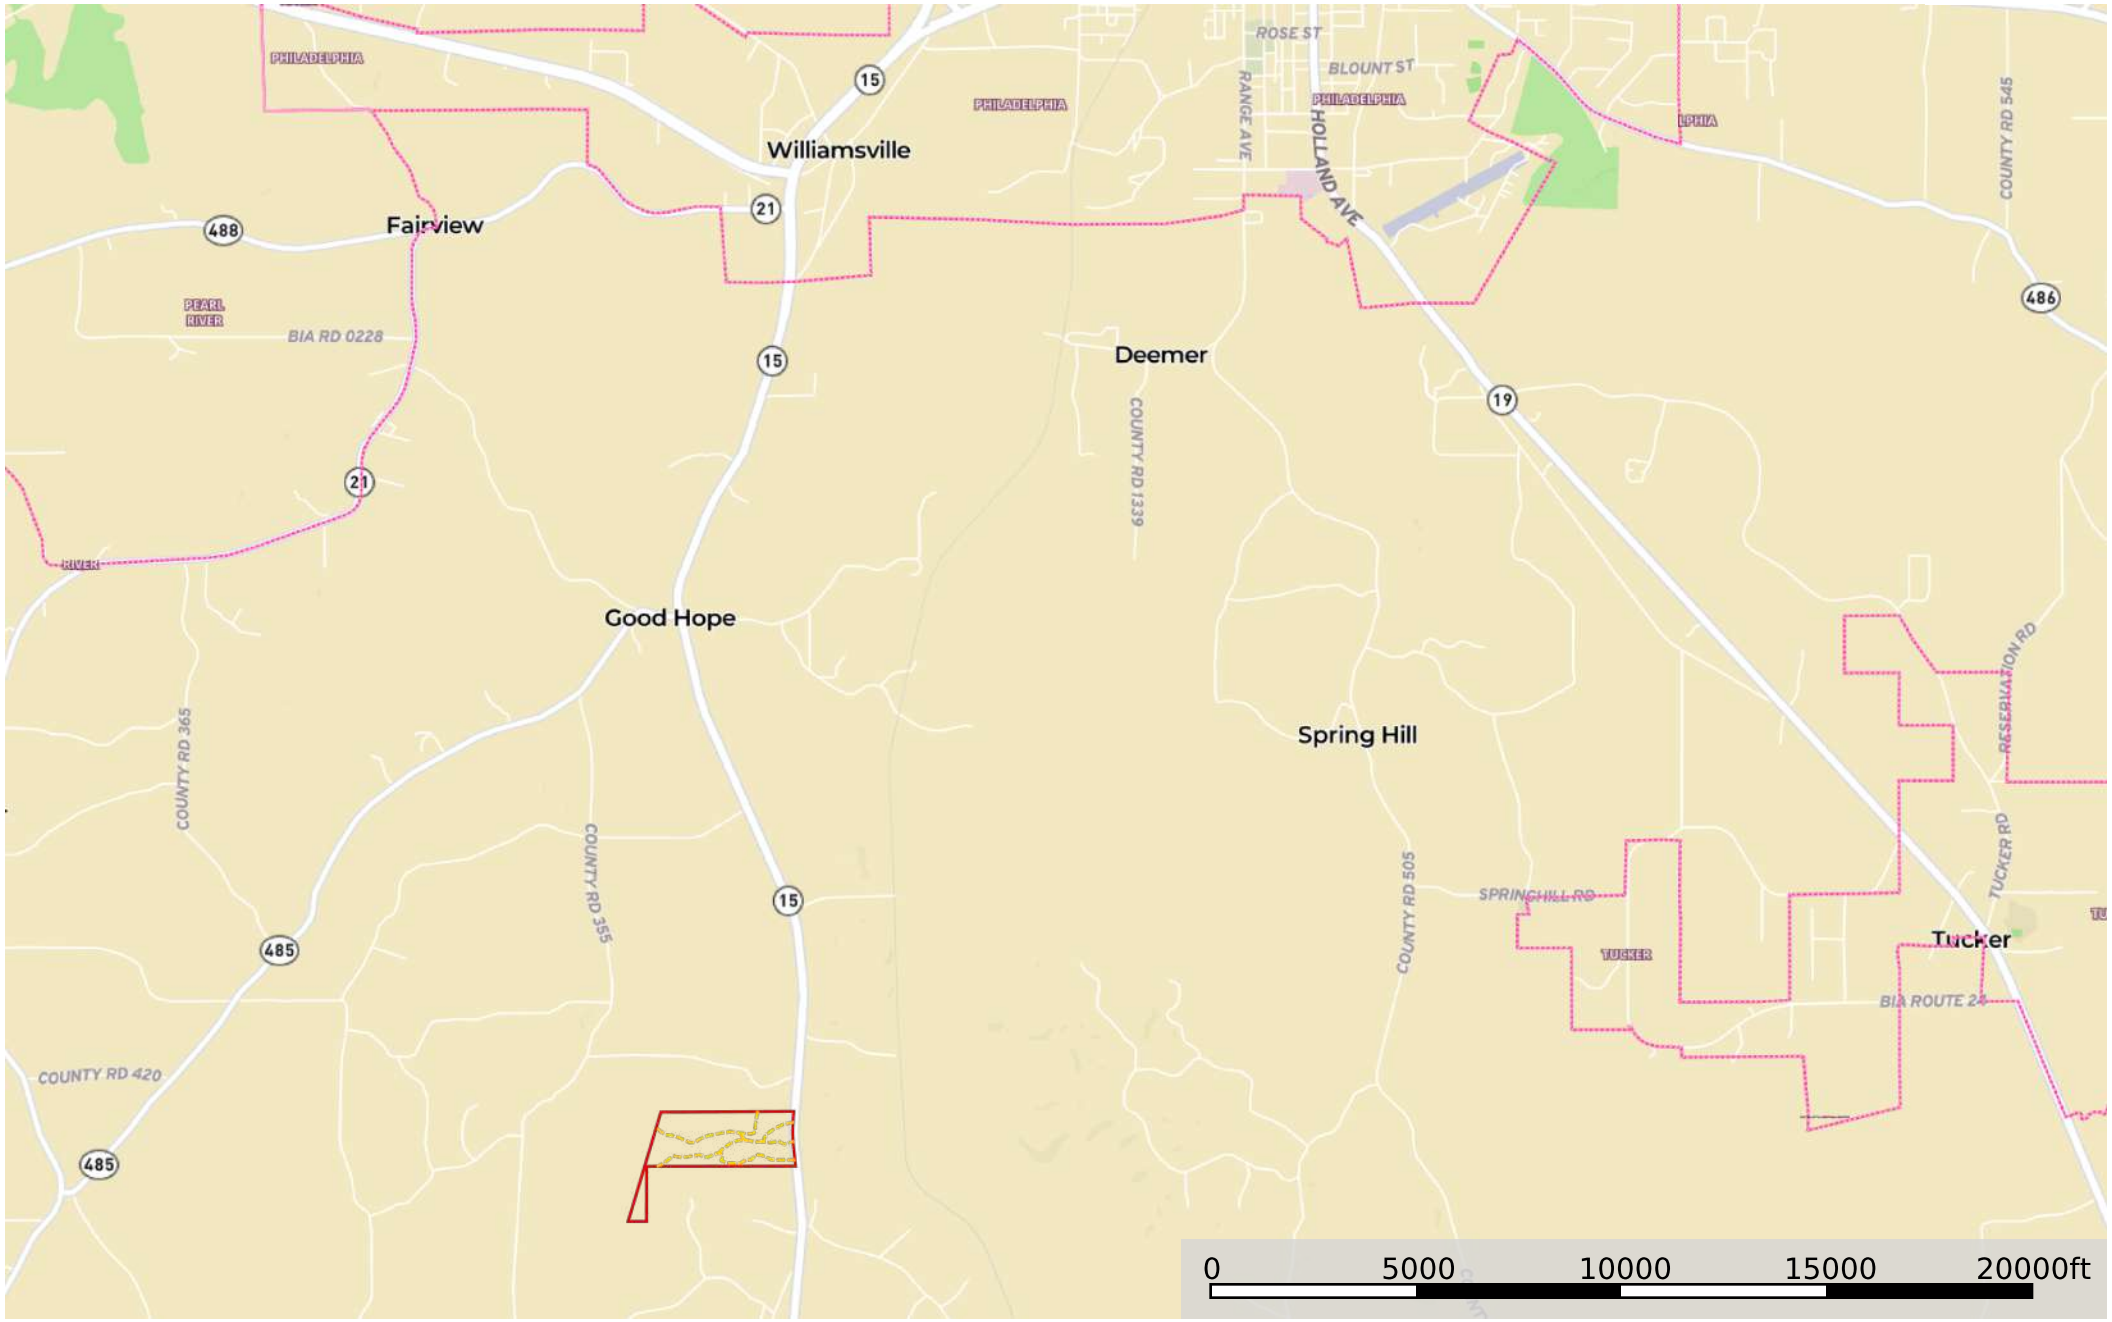

Neshoba 112 Hwy 15 Bryan
Neshoba County, Mississippi, 112 AC +/-

- Boundary
- Road / Trail
- Stream, Intermittent
- River/Creek
- Water Body

Neshoba 112 Hwy 15 Bryan
Neshoba County, Mississippi, 112 AC +/-

 Boundary  Road / Trail

Neshoba 112 Hwy 15 Bryan

Neshoba County, Mississippi, 112 AC +/-

 Boundary  Road / Trail