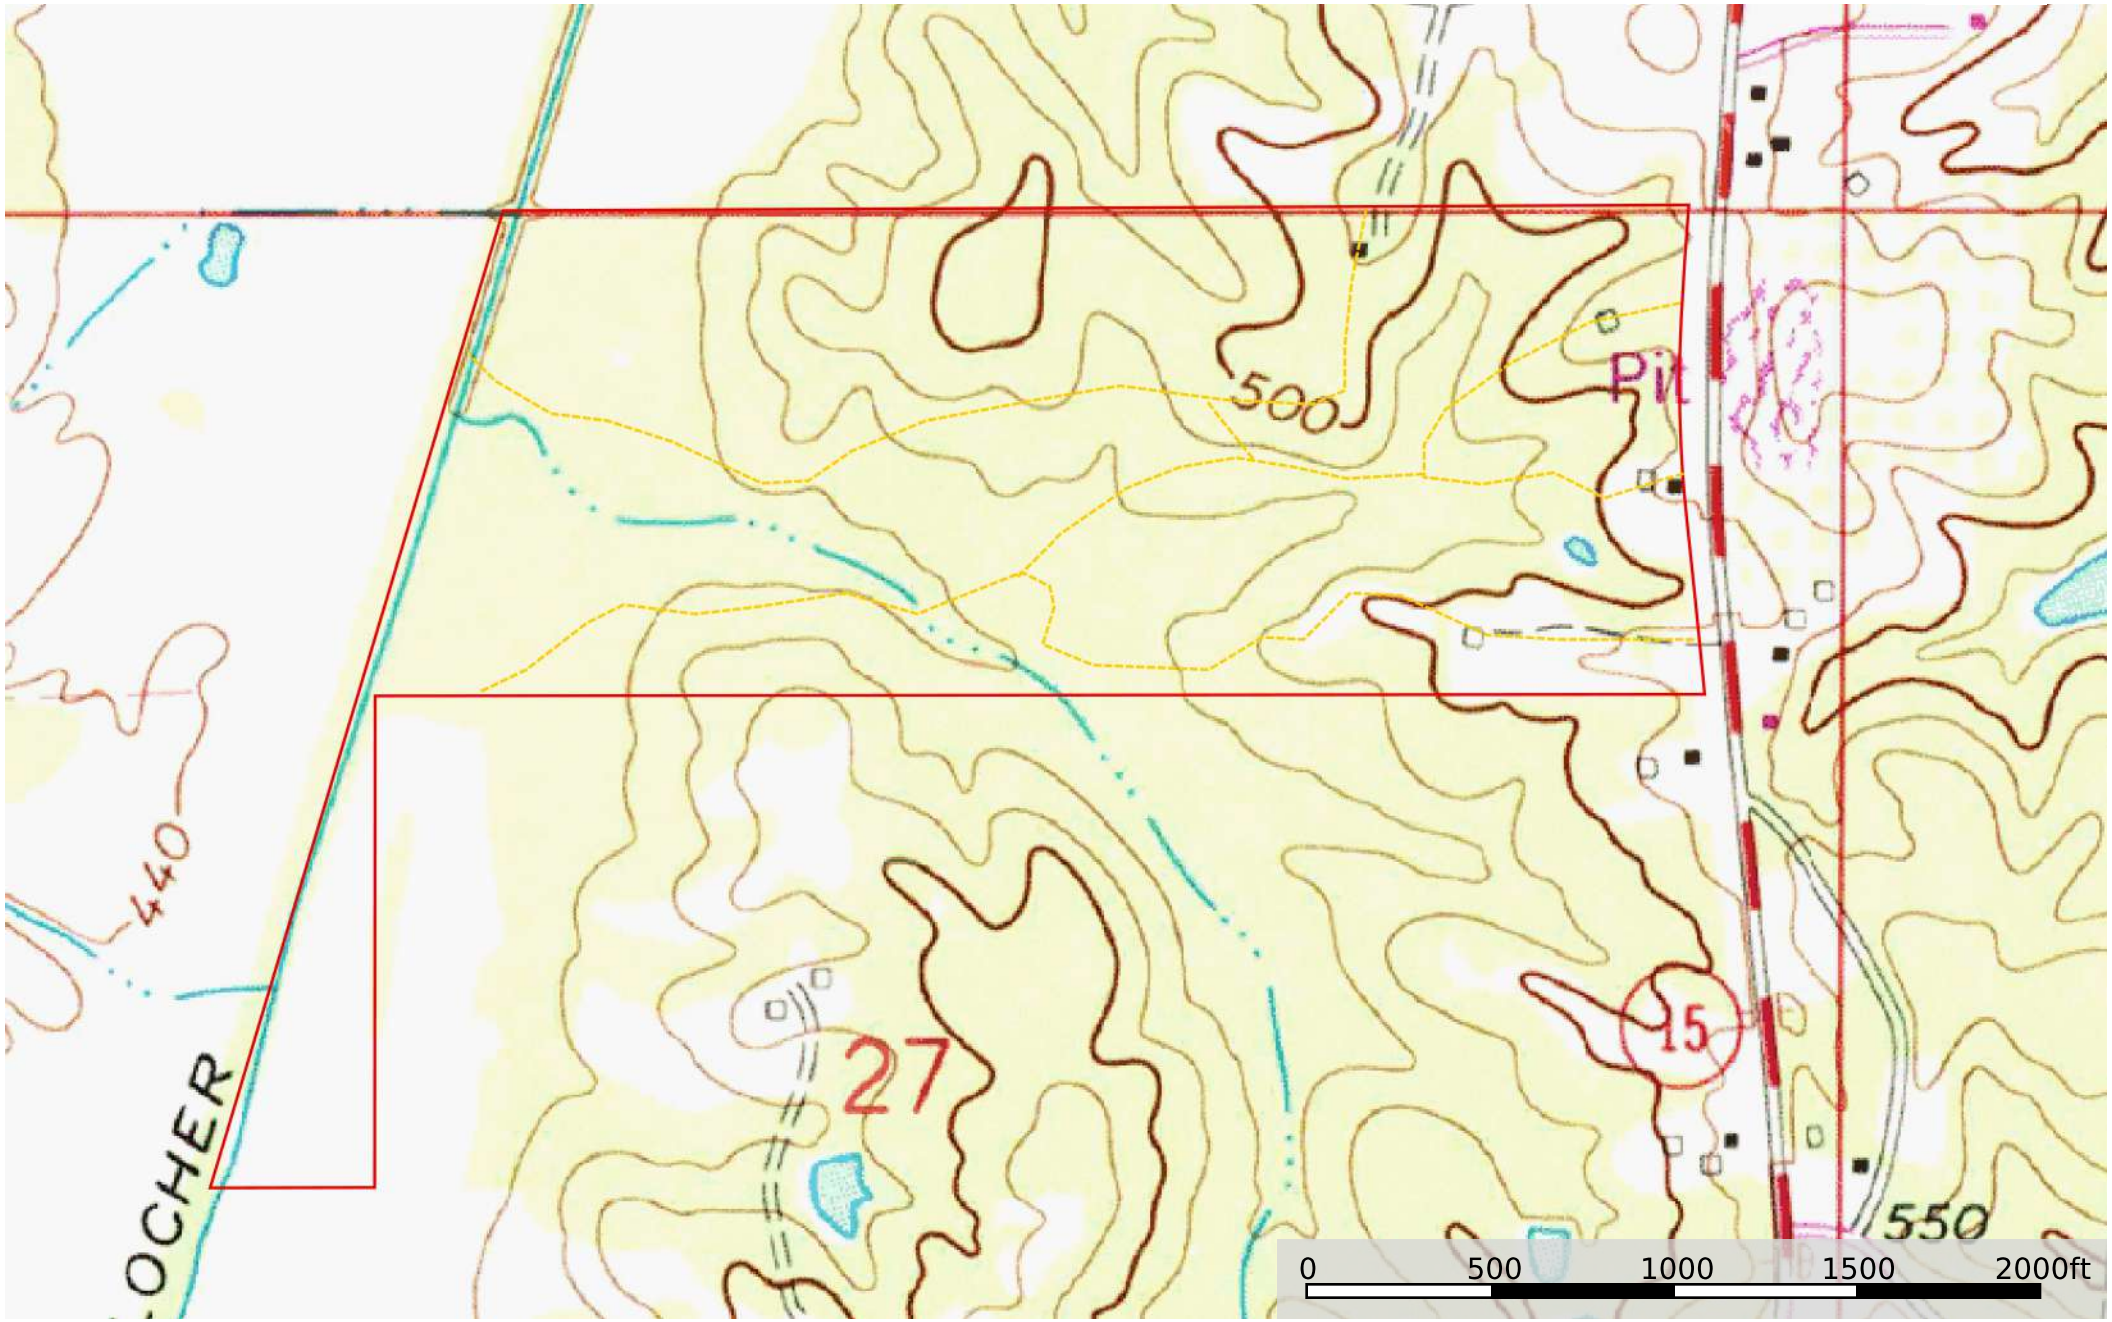

Neshoba 112 Hwy 15 Bryan
Neshoba County, Mississippi, 112 AC +/-

- Boundary
- Road / Trail
- Stream, Intermittent
- River/Creek
- Water Body

Neshoba 112 Hwy 15 Bryan
Neshoba County, Mississippi, 112 AC +/-

 Boundary  Road / Trail

Neshoba 112 Hwy 15 Bryan

Neshoba County, Mississippi, 112 AC +/-

 Boundary  Road / Trail