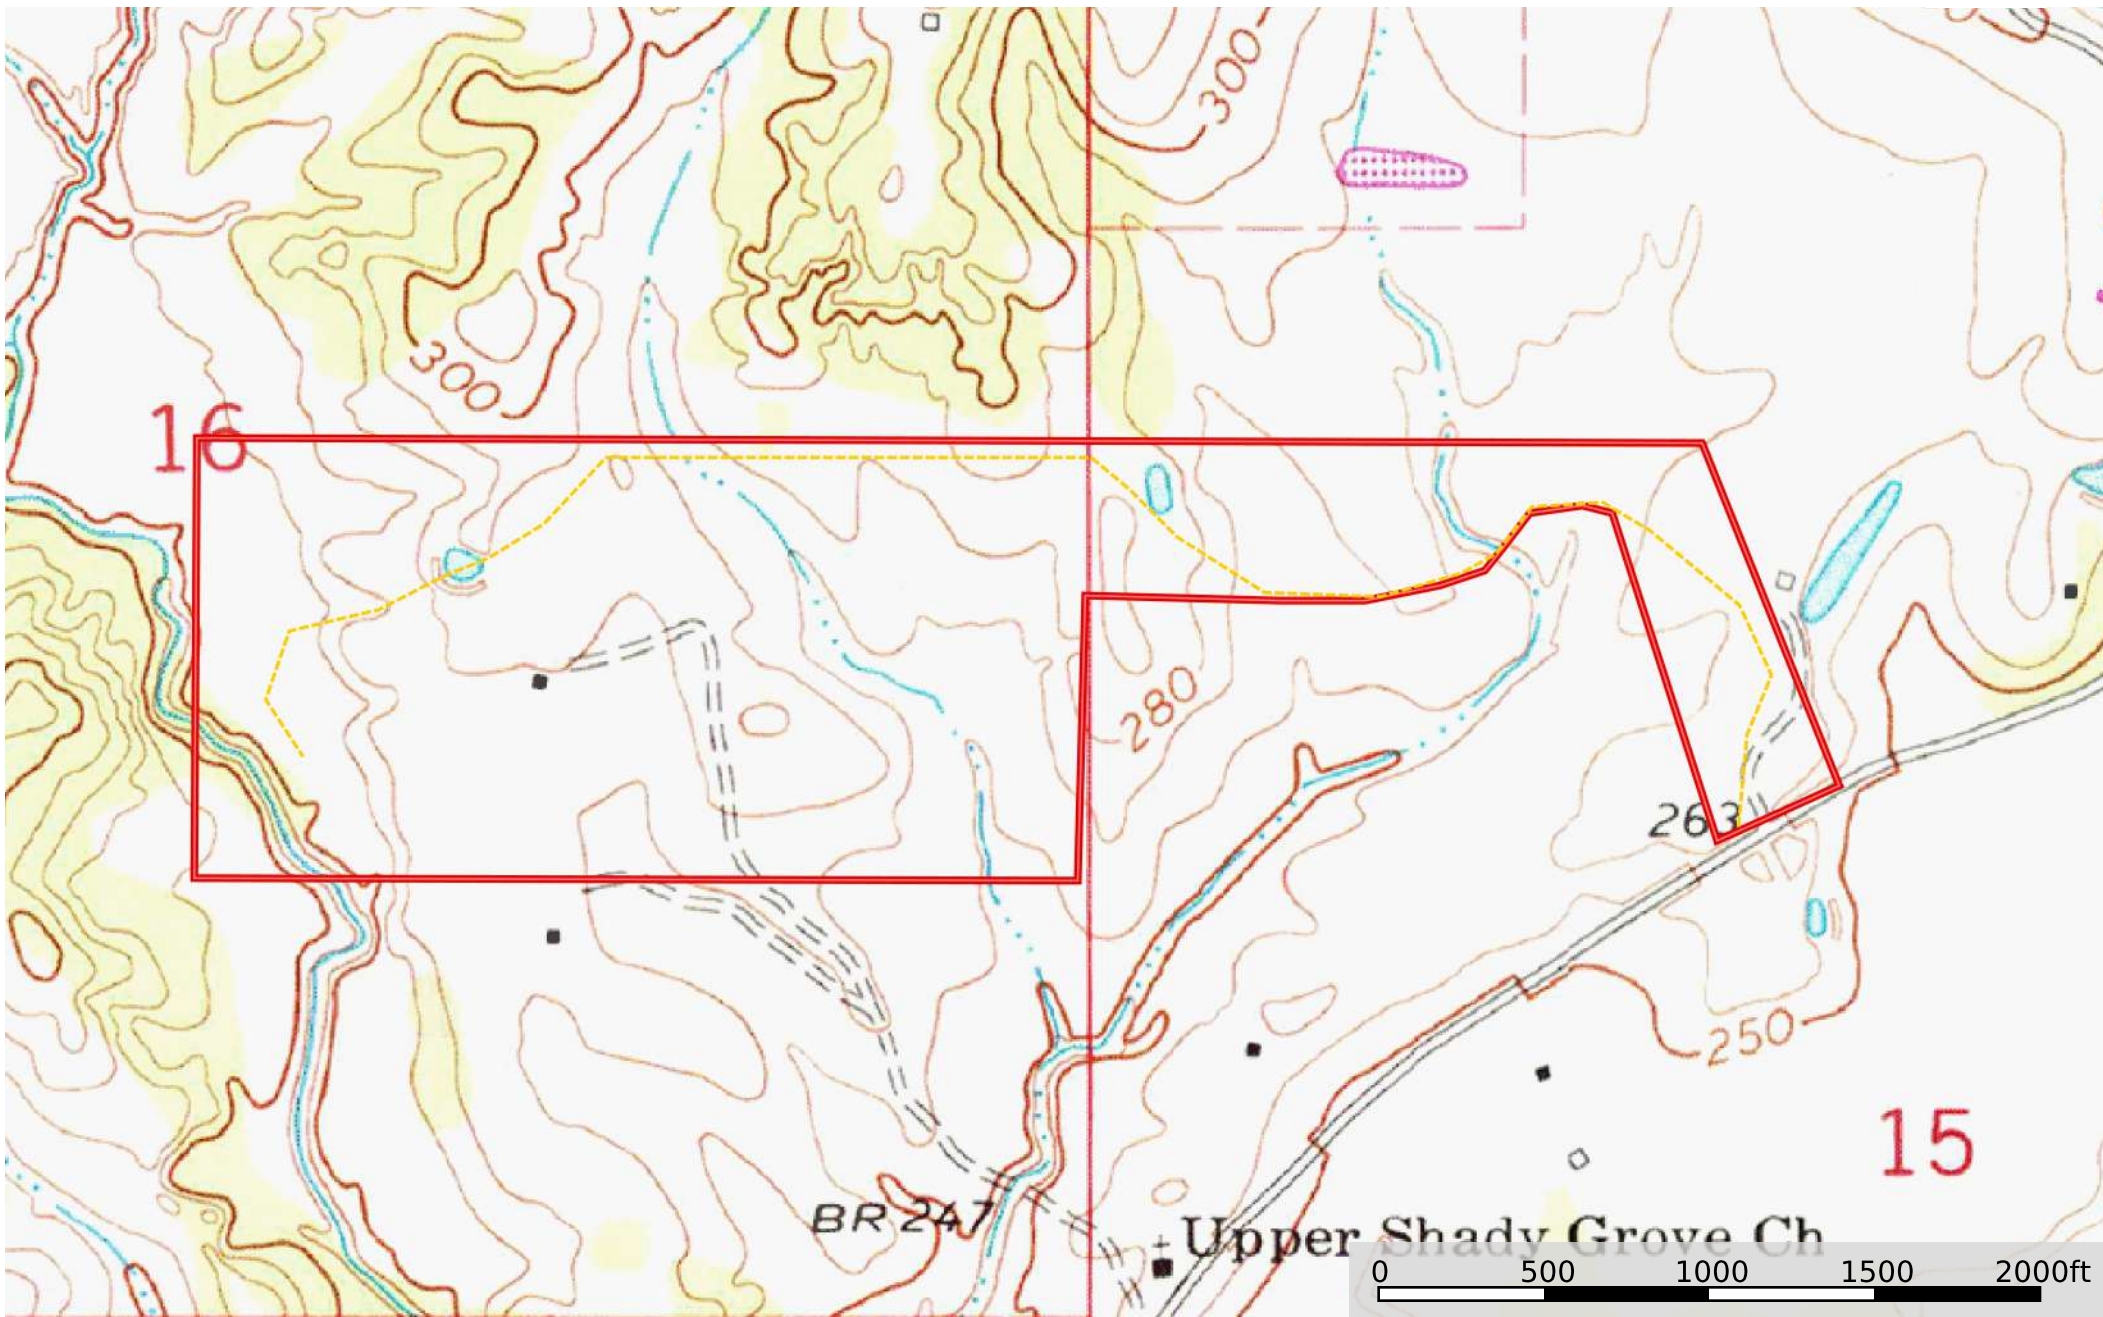

Holmes 103 Bowling Green Rd
Holmes County, Mississippi, 102.9 AC +/-

--- Road / Trail □ Boundary

Holmes 103 Bowling Green Rd
Holmes County, Mississippi, 102.9 AC +/-

--- Road / Trail □ Boundary

Holmes 103 Bowling Green Rd

Holmes County, Mississippi, 102.9 AC +/-

--- Road / Trail □ Boundary