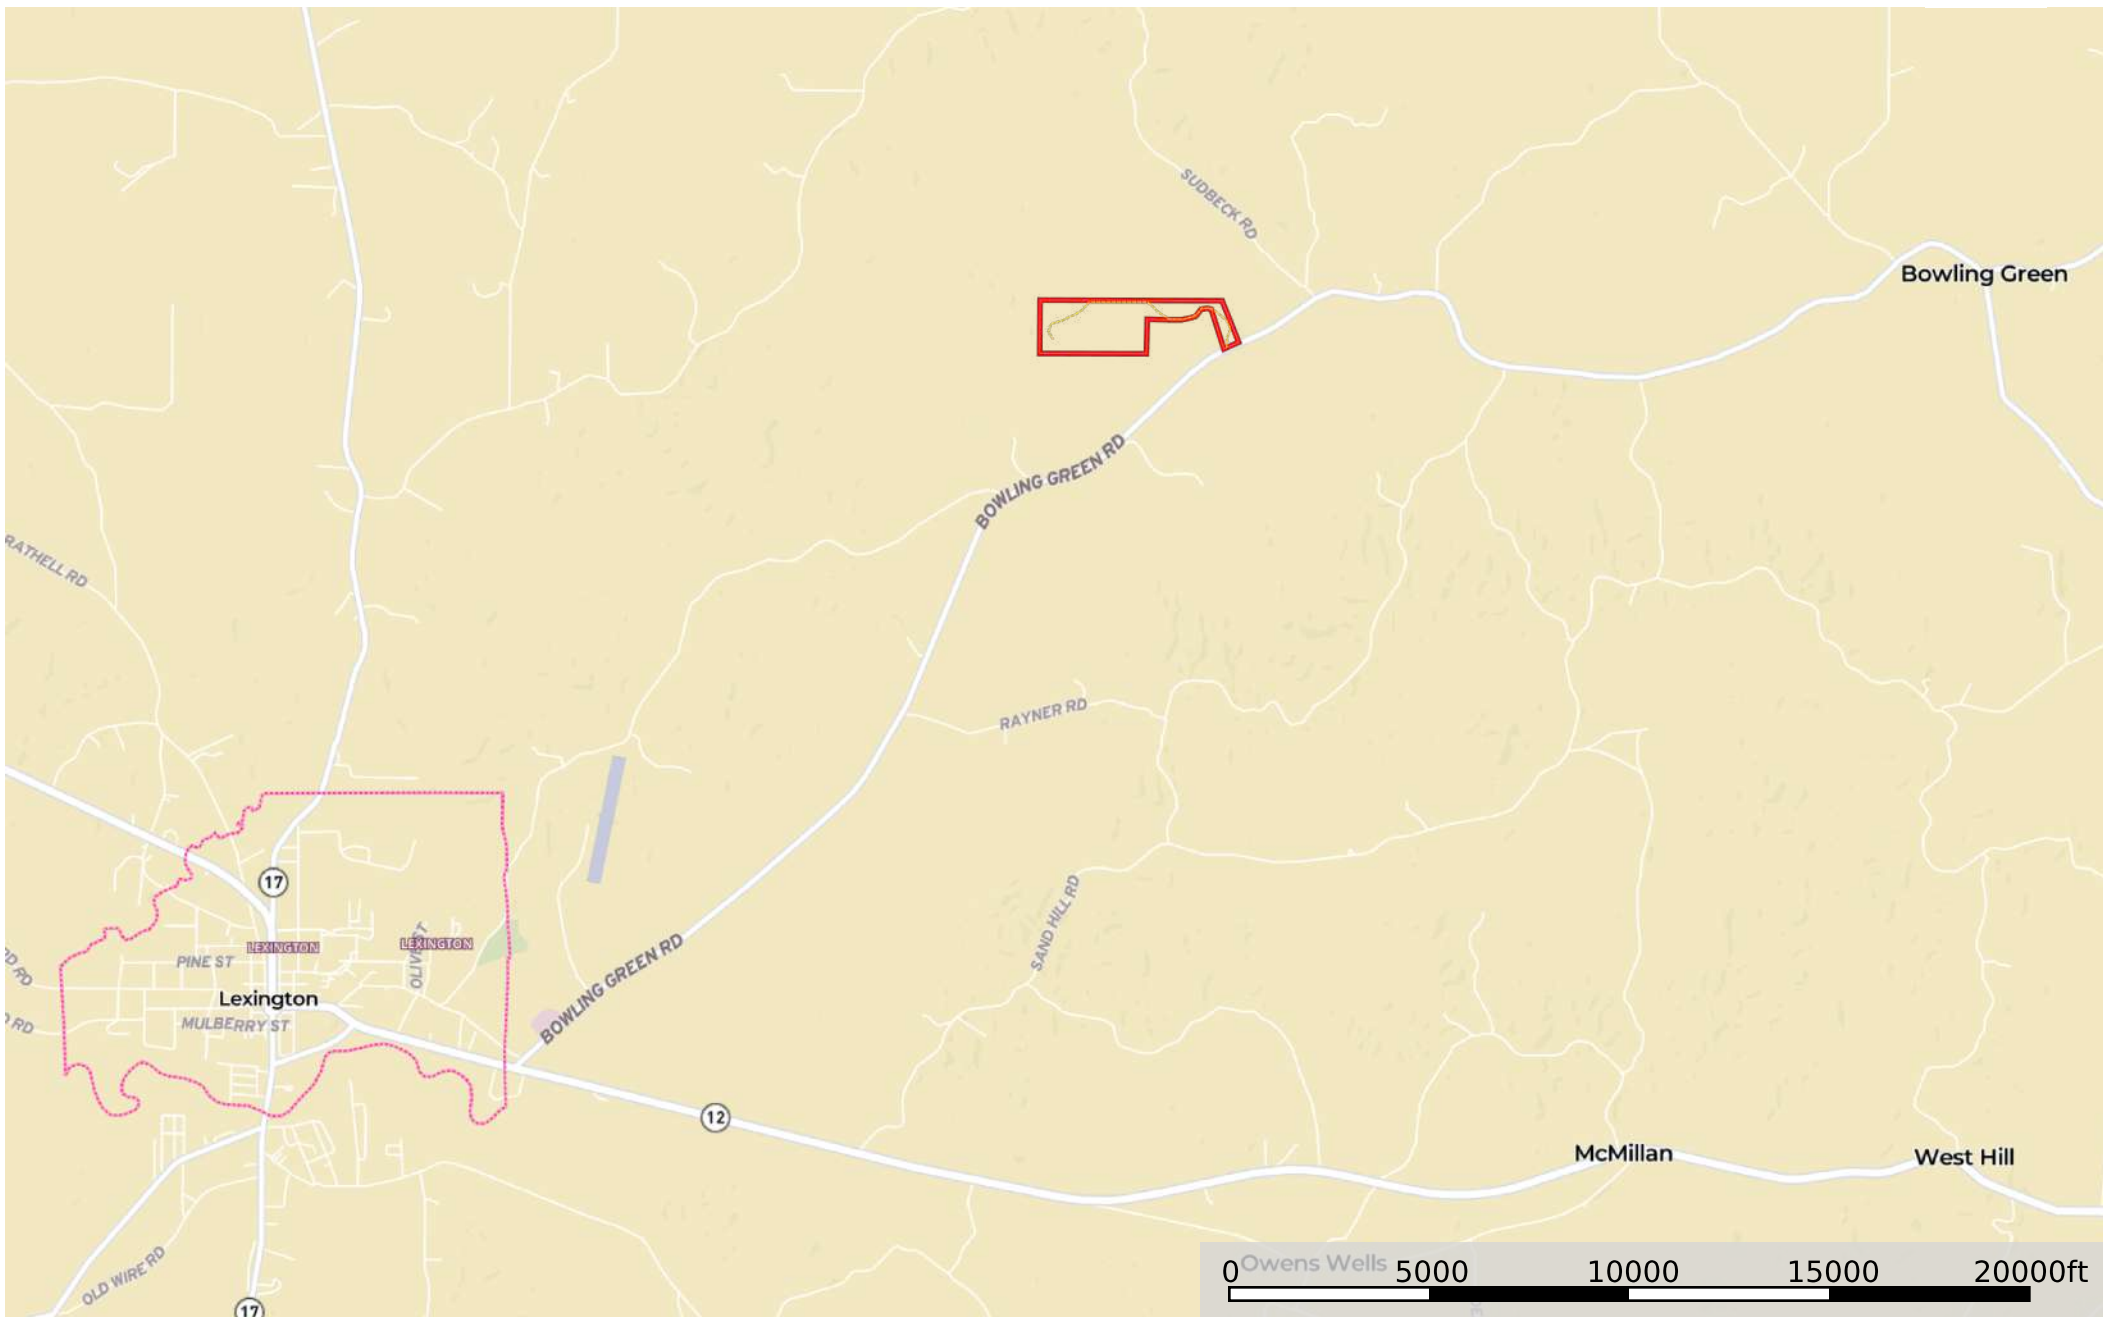

Holmes 103 Bowling Green Rd
Holmes County, Mississippi, 102.9 AC +/-

--- Road / Trail □ Boundary

Holmes 103 Bowling Green Rd
Holmes County, Mississippi, 102.9 AC +/-

--- Road / Trail □ Boundary

Holmes 103 Bowling Green Rd

Holmes County, Mississippi, 102.9 AC +/-

--- Road / Trail □ Boundary