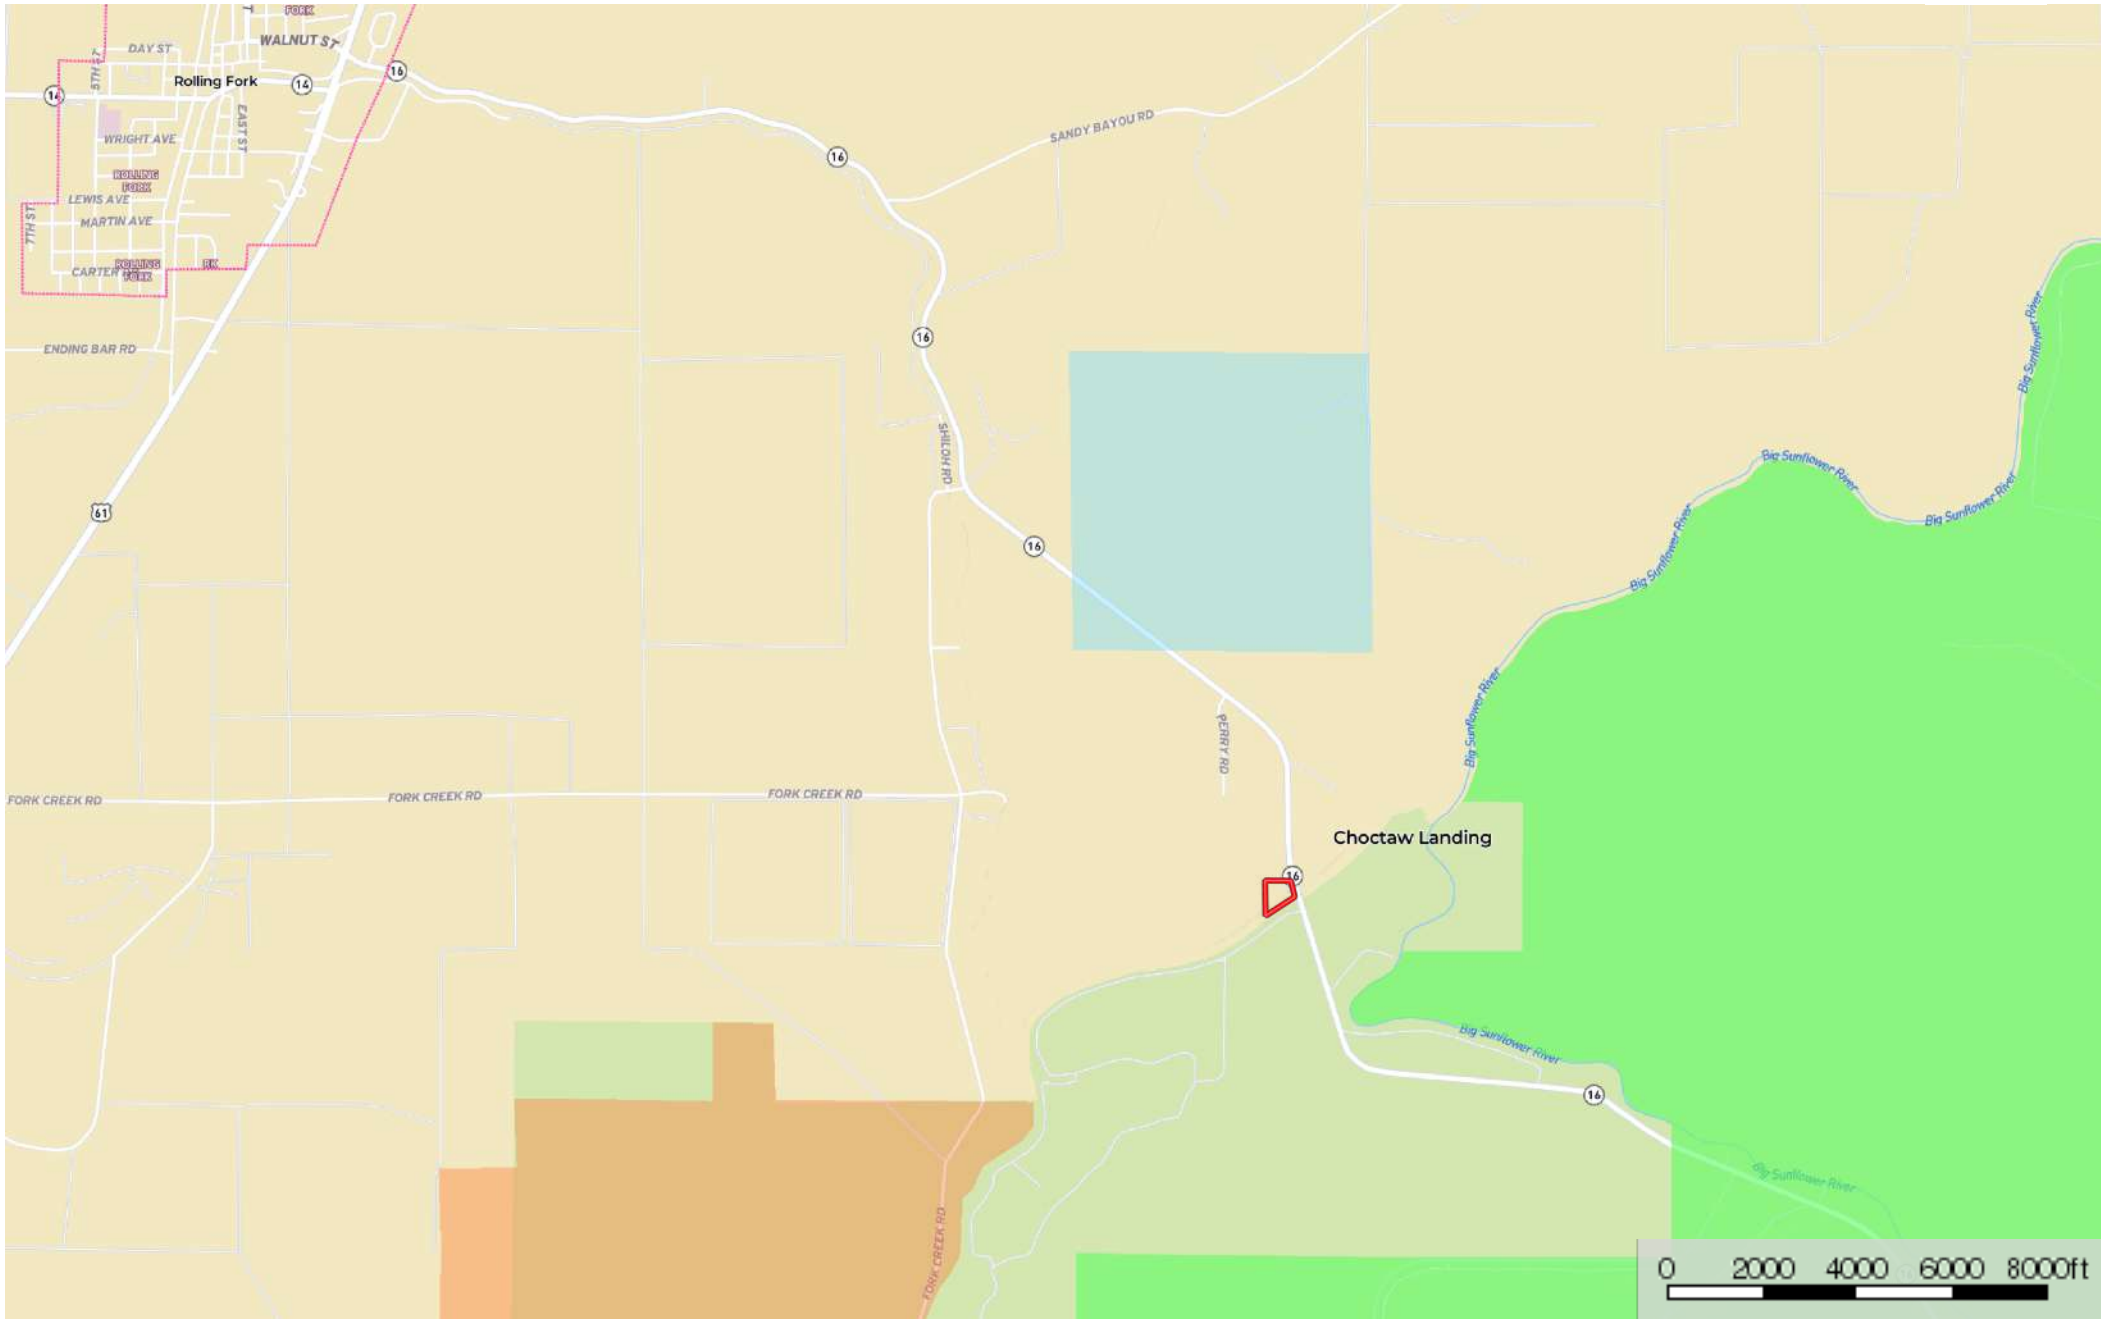

**Little Sunflower 5**  
Sharkey County, Mississippi, 5 AC +/-

 Boundary

**Little Sunflower 5**  
Sharkey County, Mississippi, 5 AC +/-

 Boundary

# Little Sunflower 5

Sharkey County, Mississippi, 5 AC +/-

- Boundary
- Forest Service
- State Land
- Fish and Wildlife
- National Park
- Other
- BLM
- Local Government