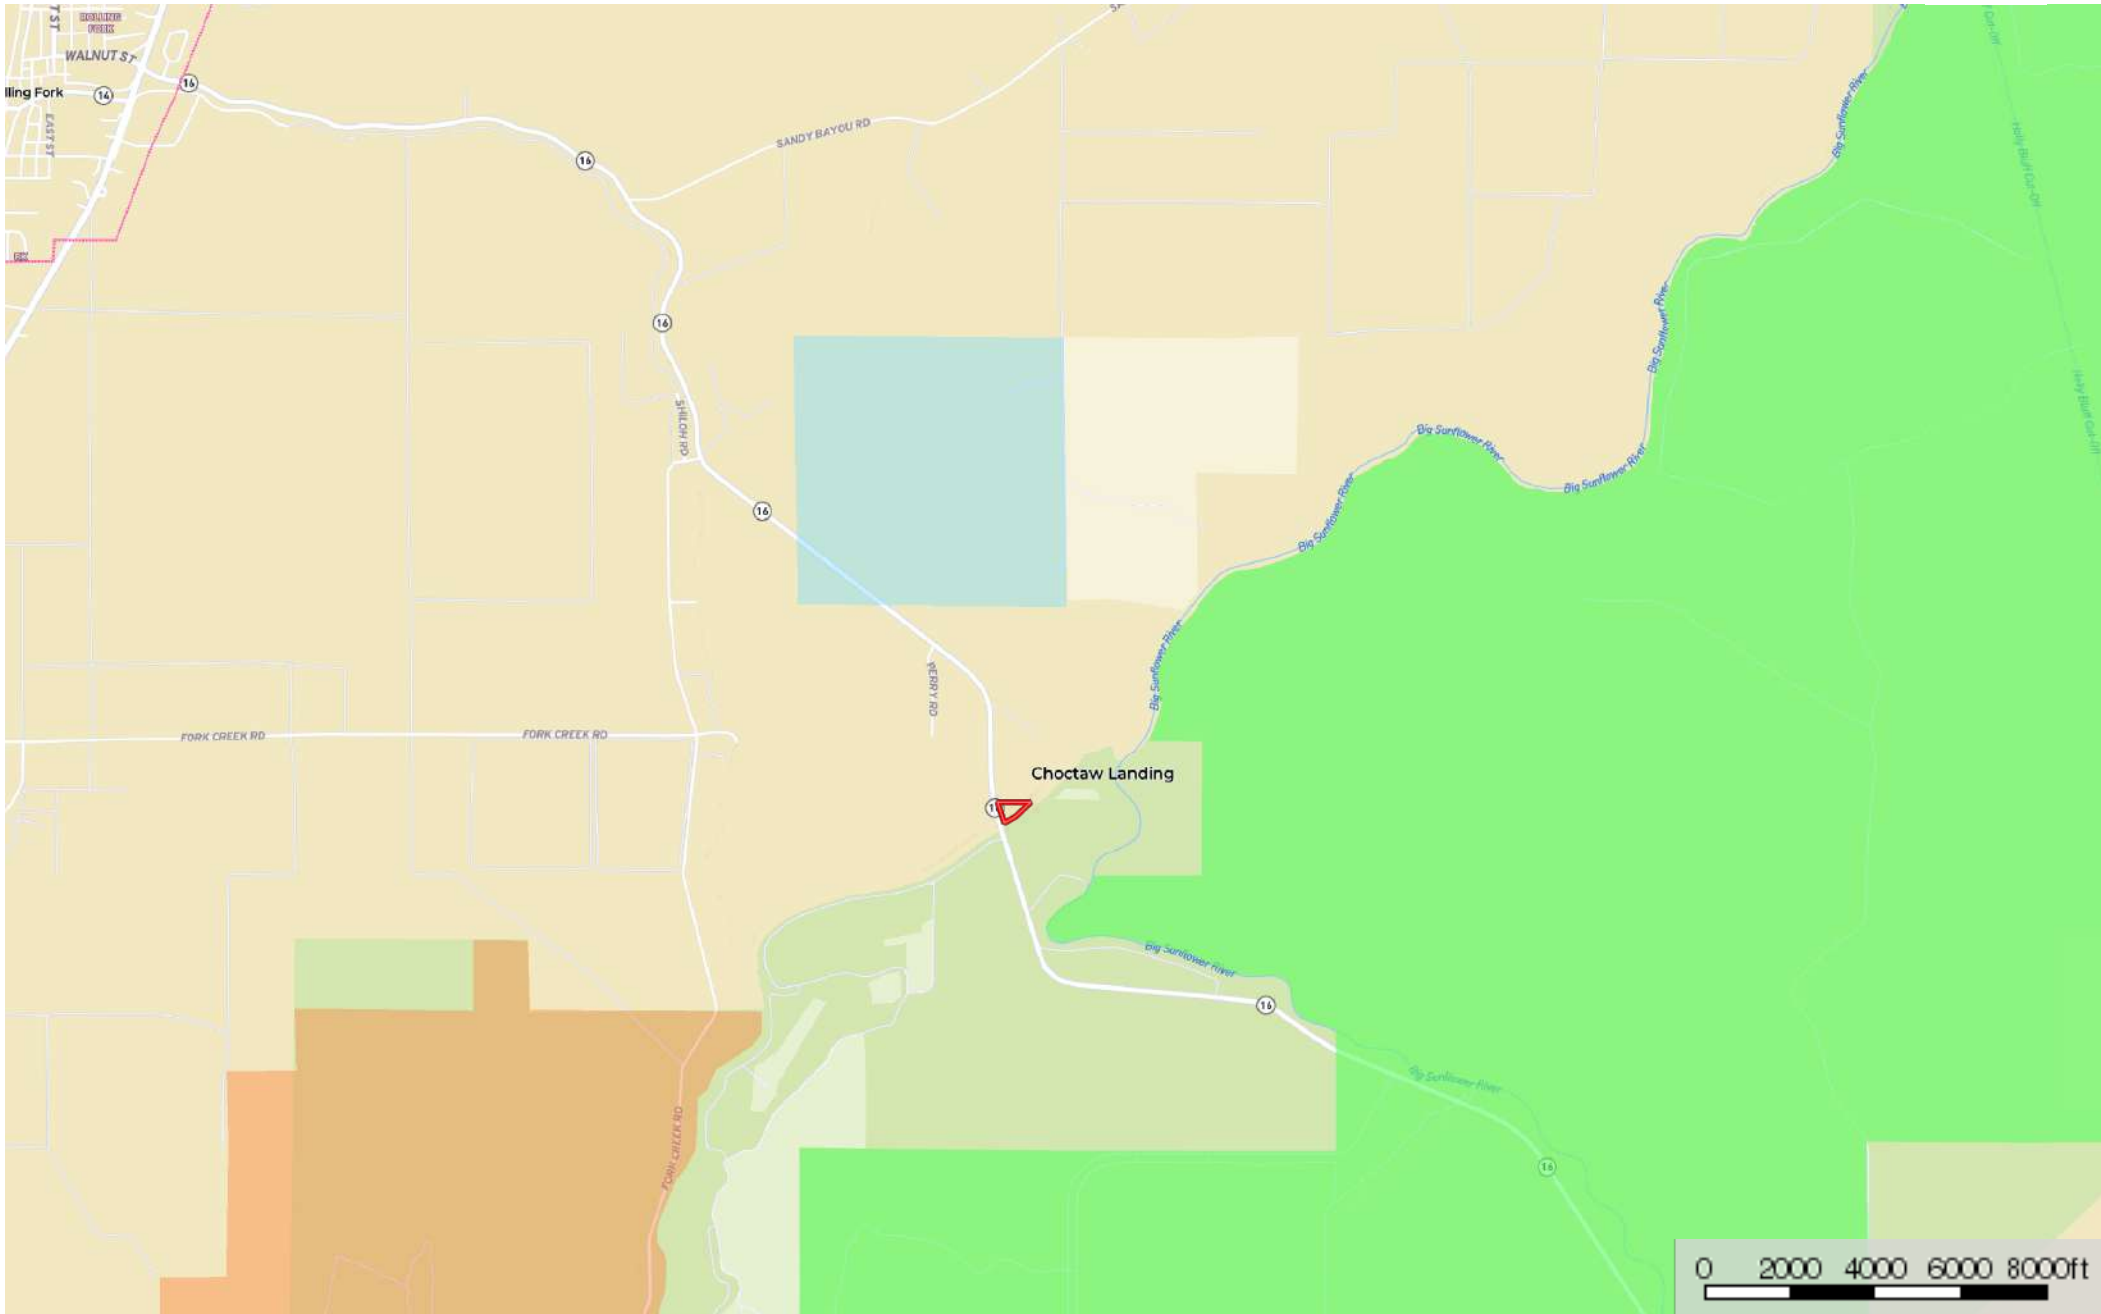

Little Sunflower 3

Sharkey County, Mississippi, 3 AC +/-

 Tract Boundary

Little Sunflower 3
Sharkey County, Mississippi, 3 AC +/-

 Tract Boundary

Little Sunflower 3

Sharkey County, Mississippi, 3 AC +/-

- Tract Boundary
- Forest Service
- State Land
- Fish and Wildlife
- National Park
- Other
- BLM
- Local Government
- Conservation Easements