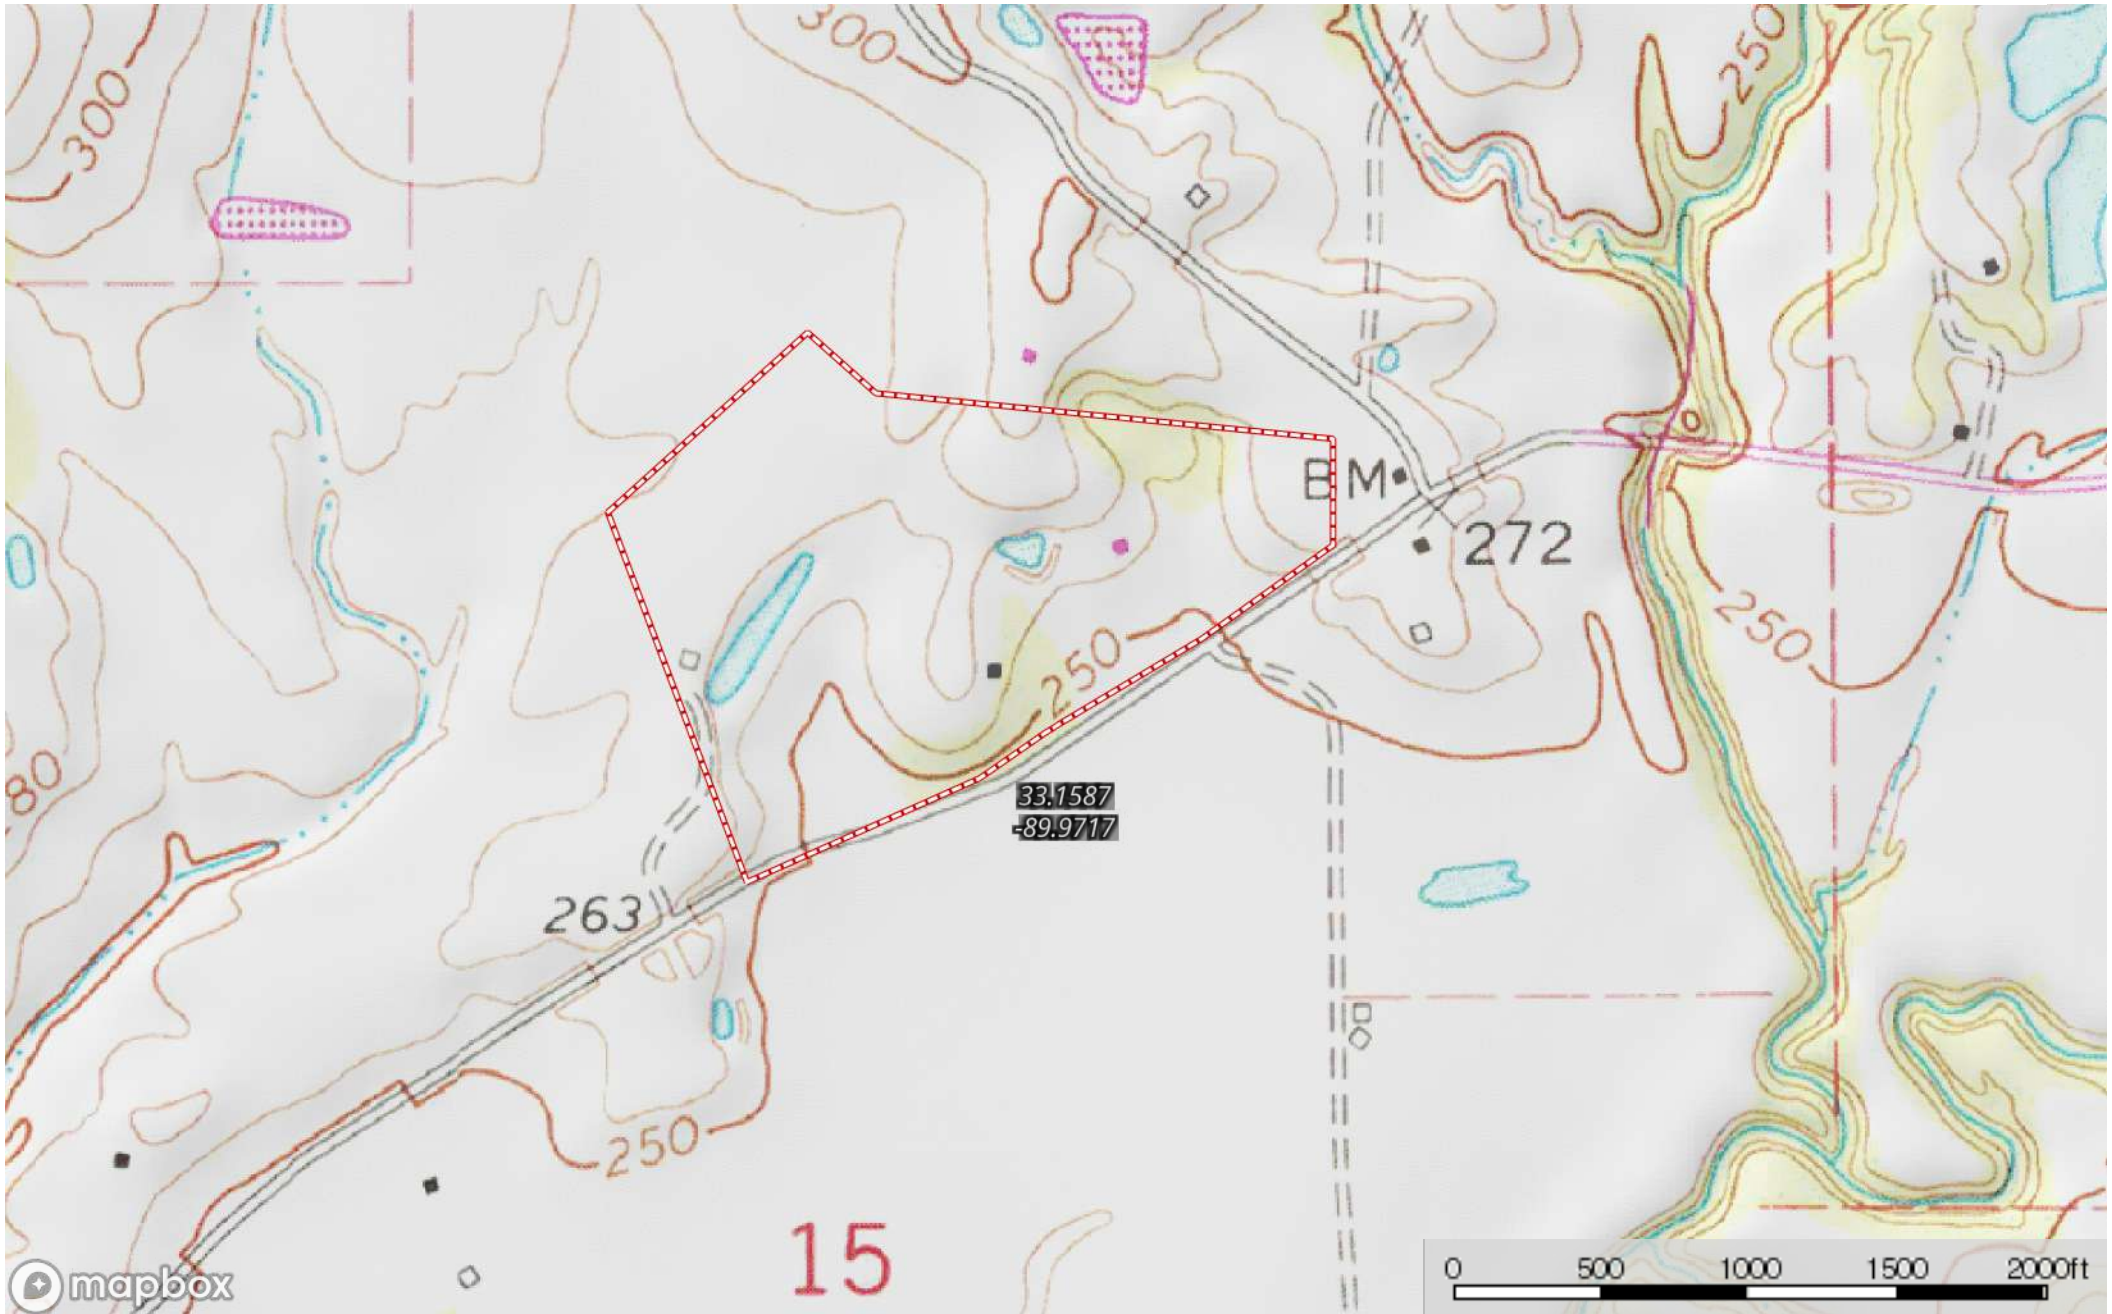

Holmes 41 Bowling Green Rd
Holmes County, Mississippi, 41 AC +/-

 Boundary

Holmes 41 Bowling Green Rd
Holmes County, Mississippi, 41 AC +/-

Boundary

Holmes 41 Bowling Green Rd

Holmes County, Mississippi, 41 AC +/-

 Boundary