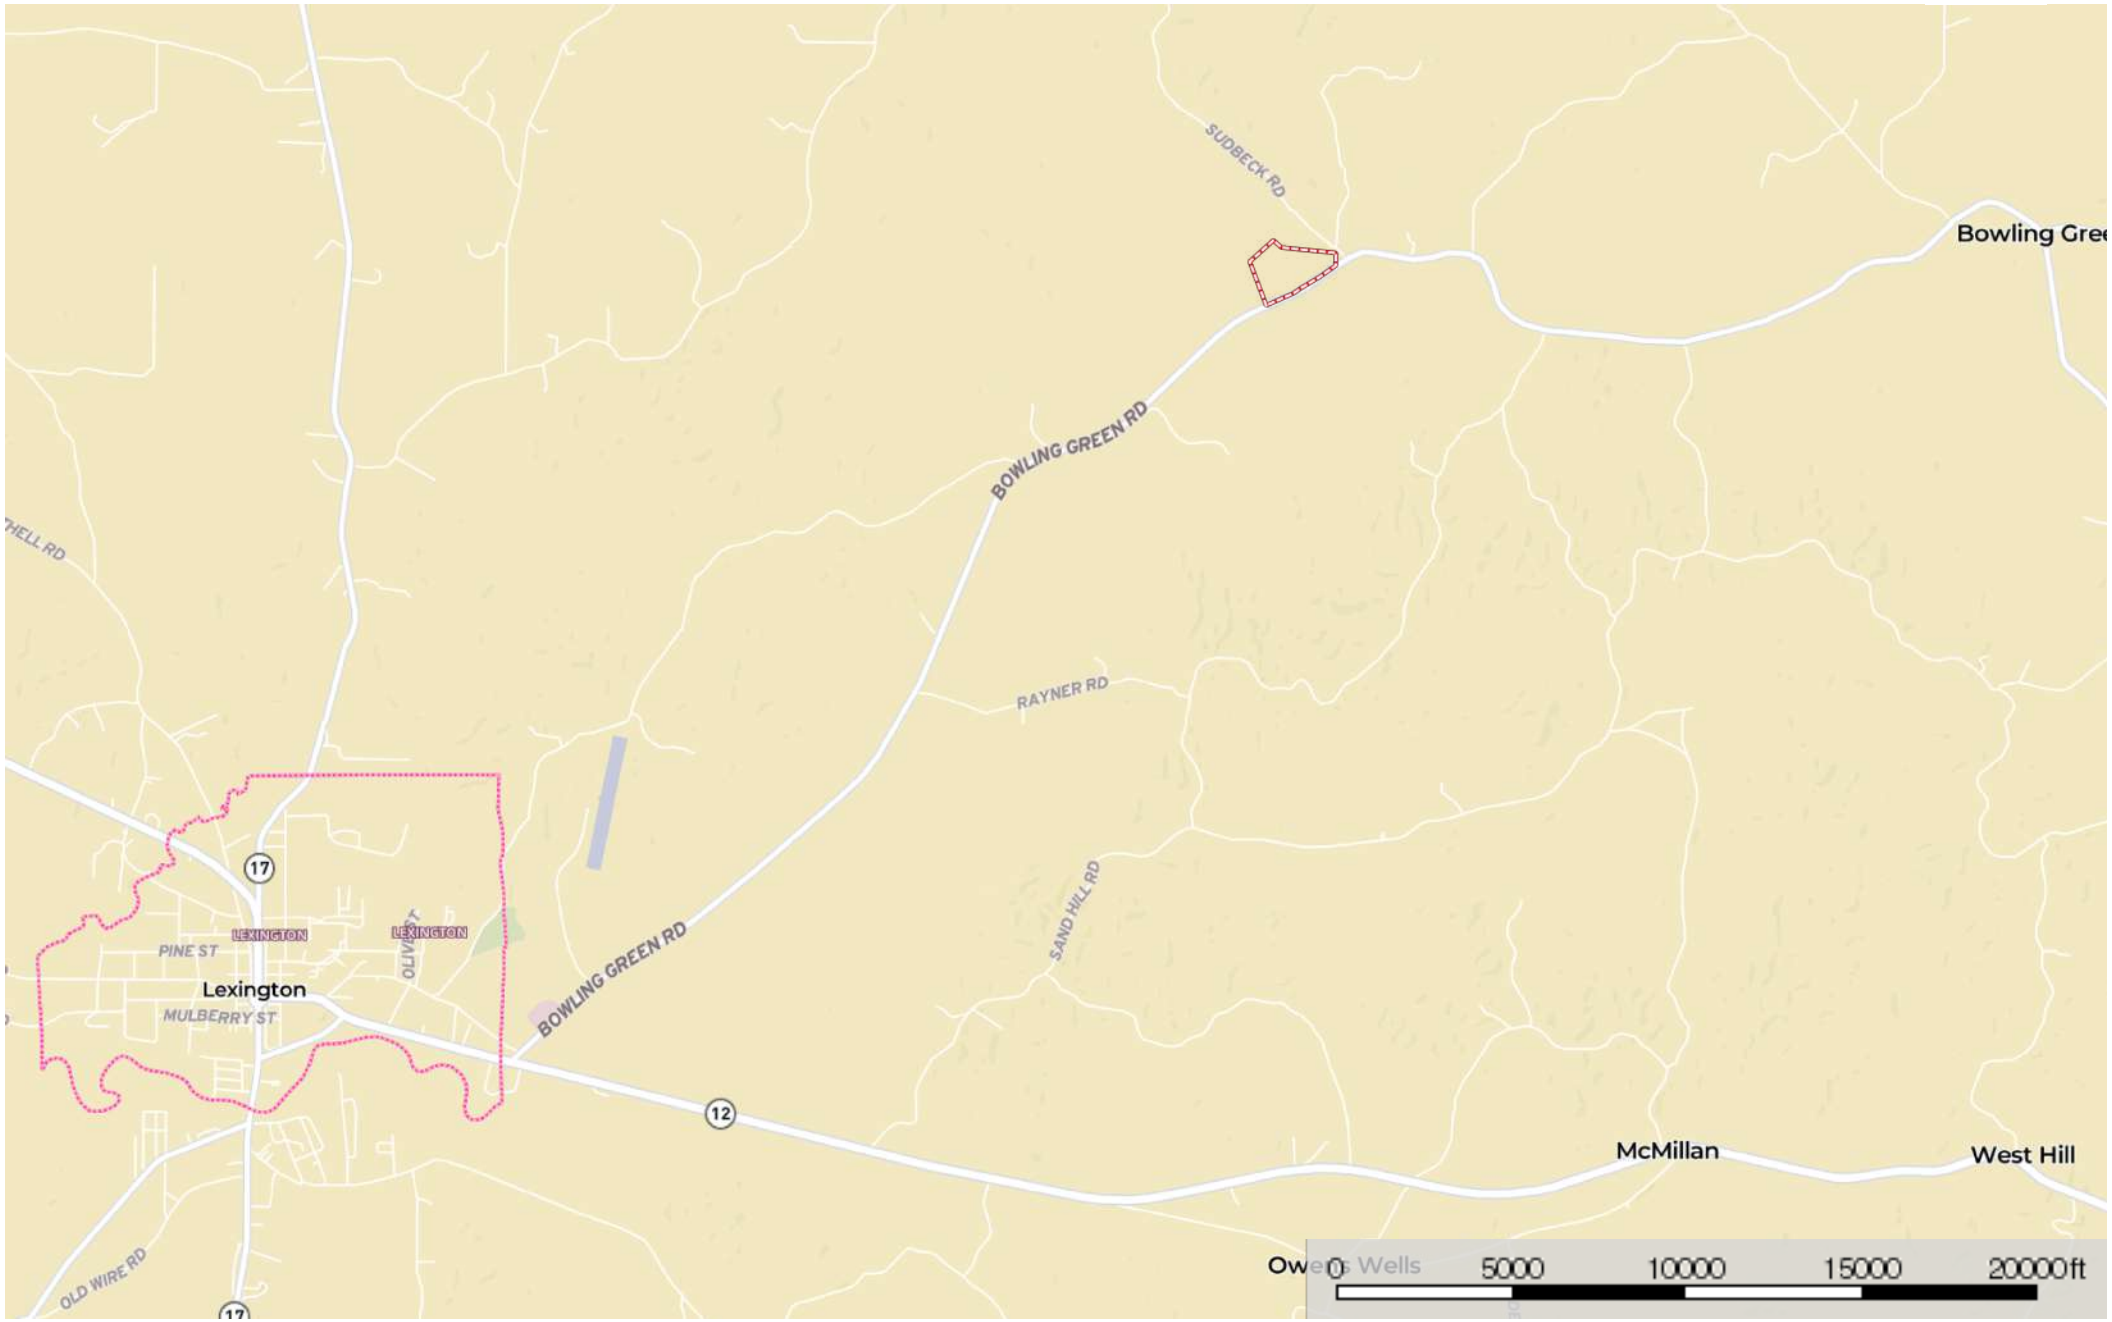

Holmes 41 Bowling Green Rd
Holmes County, Mississippi, 41 AC +/-

 Boundary

Holmes 41 Bowling Green Rd
Holmes County, Mississippi, 41 AC +/-

Boundary

Holmes 41 Bowling Green Rd

Holmes County, Mississippi, 41 AC +/-

 Boundary