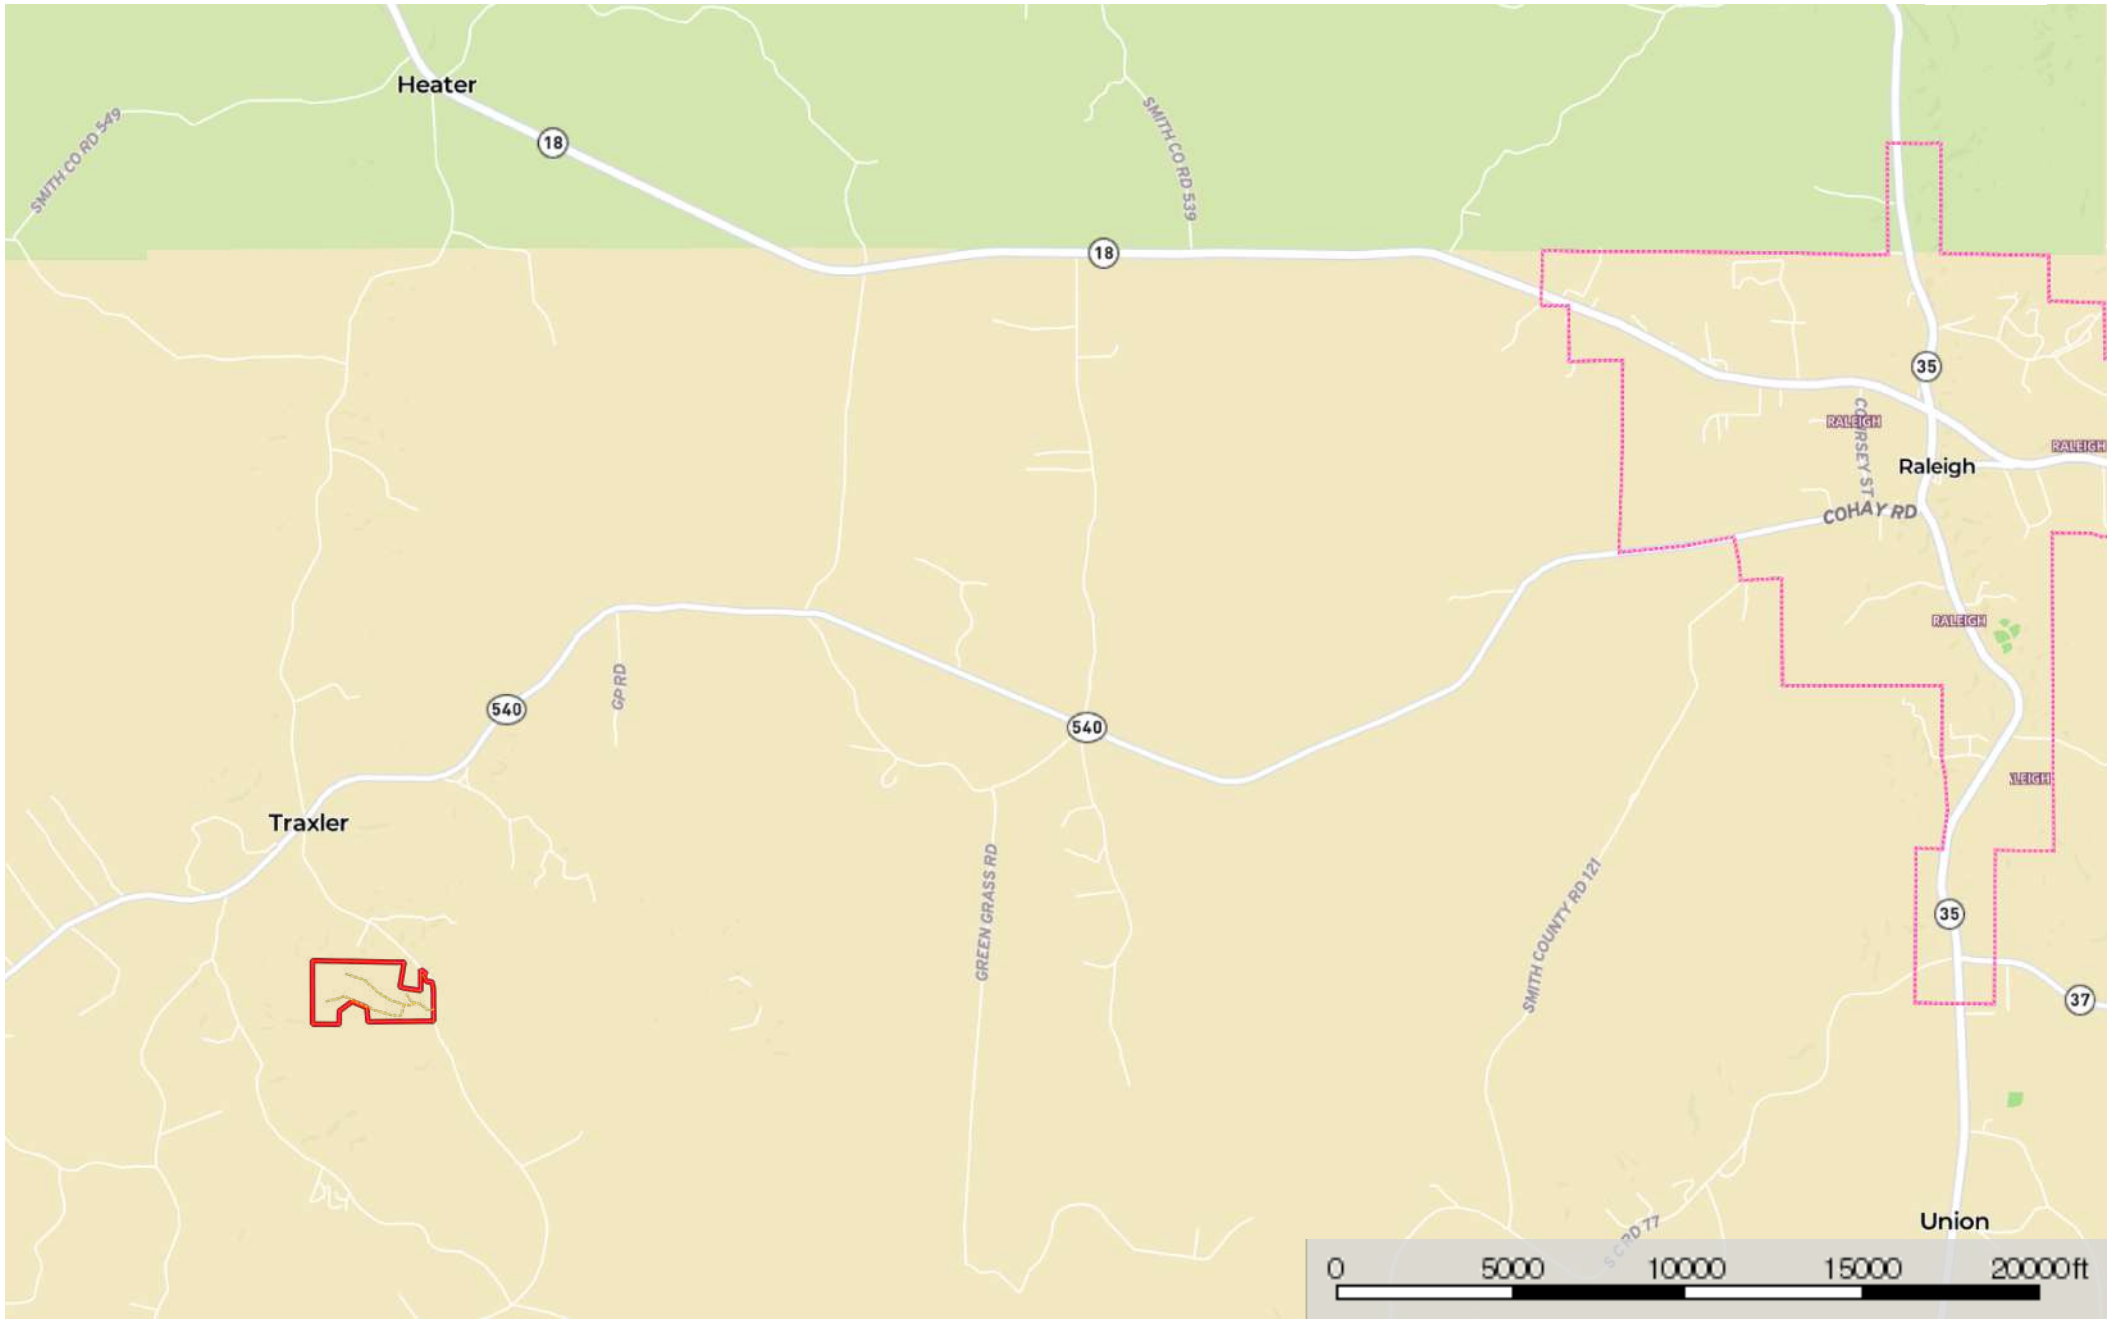

Smith County 80 CR 503
Smith County, Mississippi, 80 AC +/-

--- Road / Trail □ Boundary

Smith County 80 CR 503
Smith County, Mississippi, 80 AC +/-

--- Road / Trail □ Boundary

Smith County 80 CR 503

Smith County, Mississippi, 80 AC +/-

--- Road / Trail □ Boundary