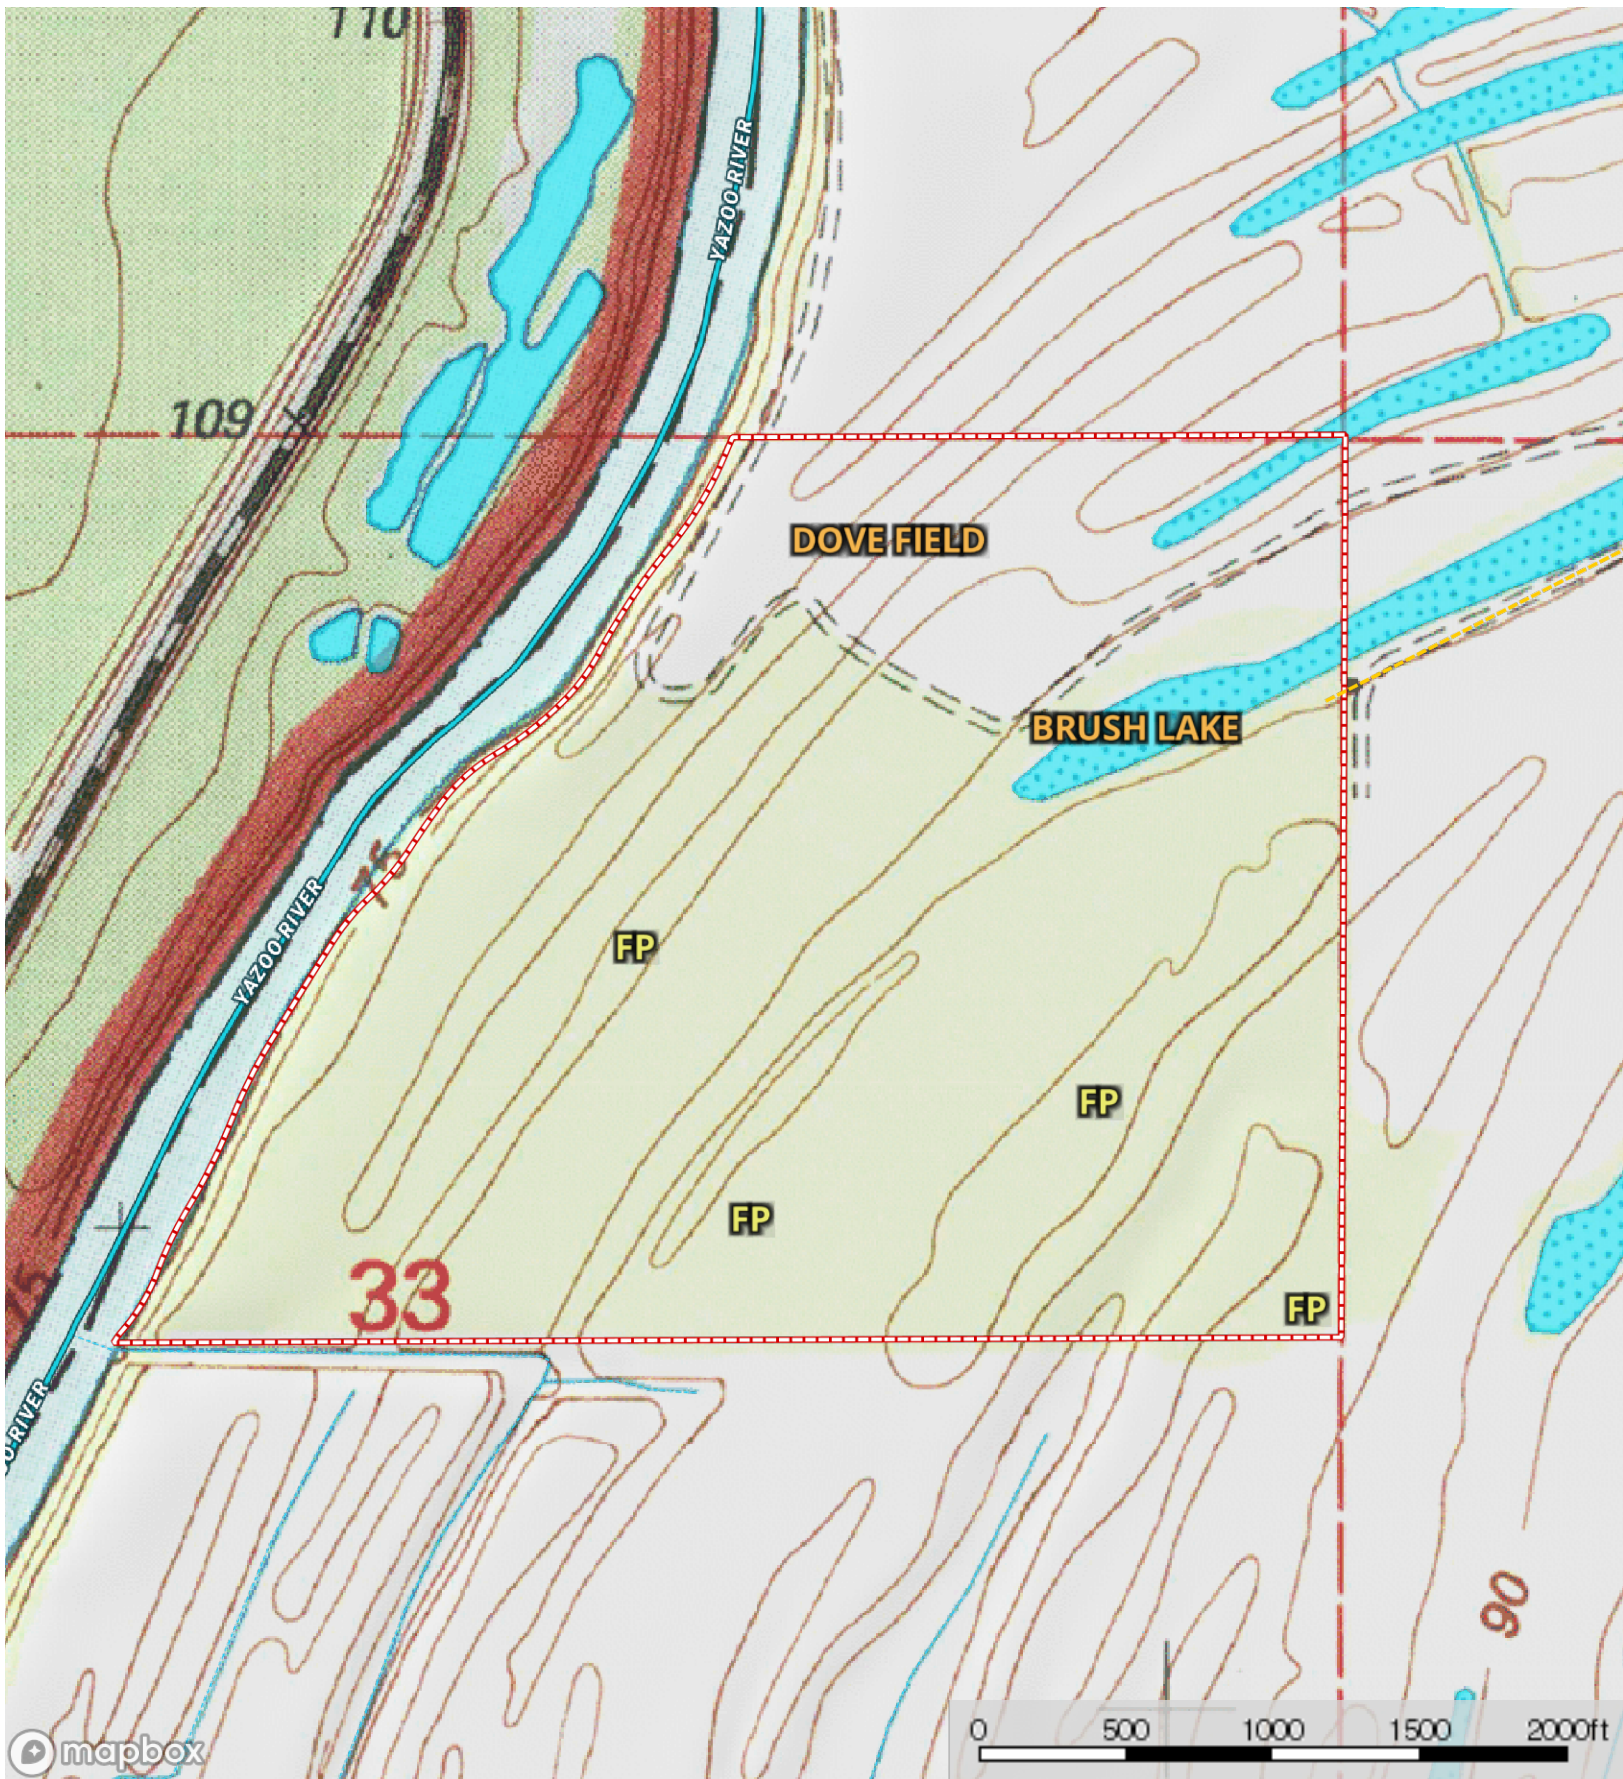

Yazoo.158.Cade

Yazoo County, Mississippi, 158 AC +/-

- Road / Trail
- Boundary
- .-.- Stream, Intermittent
- River/Creek
- Water Body

Yazoo.158.Cade

Yazoo County, Mississippi, 158 AC +/-

--- Road / Trail □ Boundary

Yazoo.158.Cade

Yazoo County, Mississippi, 158 AC +/-

- Road / Trail
- Boundary
- .-.- Stream, Intermittent
- River/Creek
- Water Body