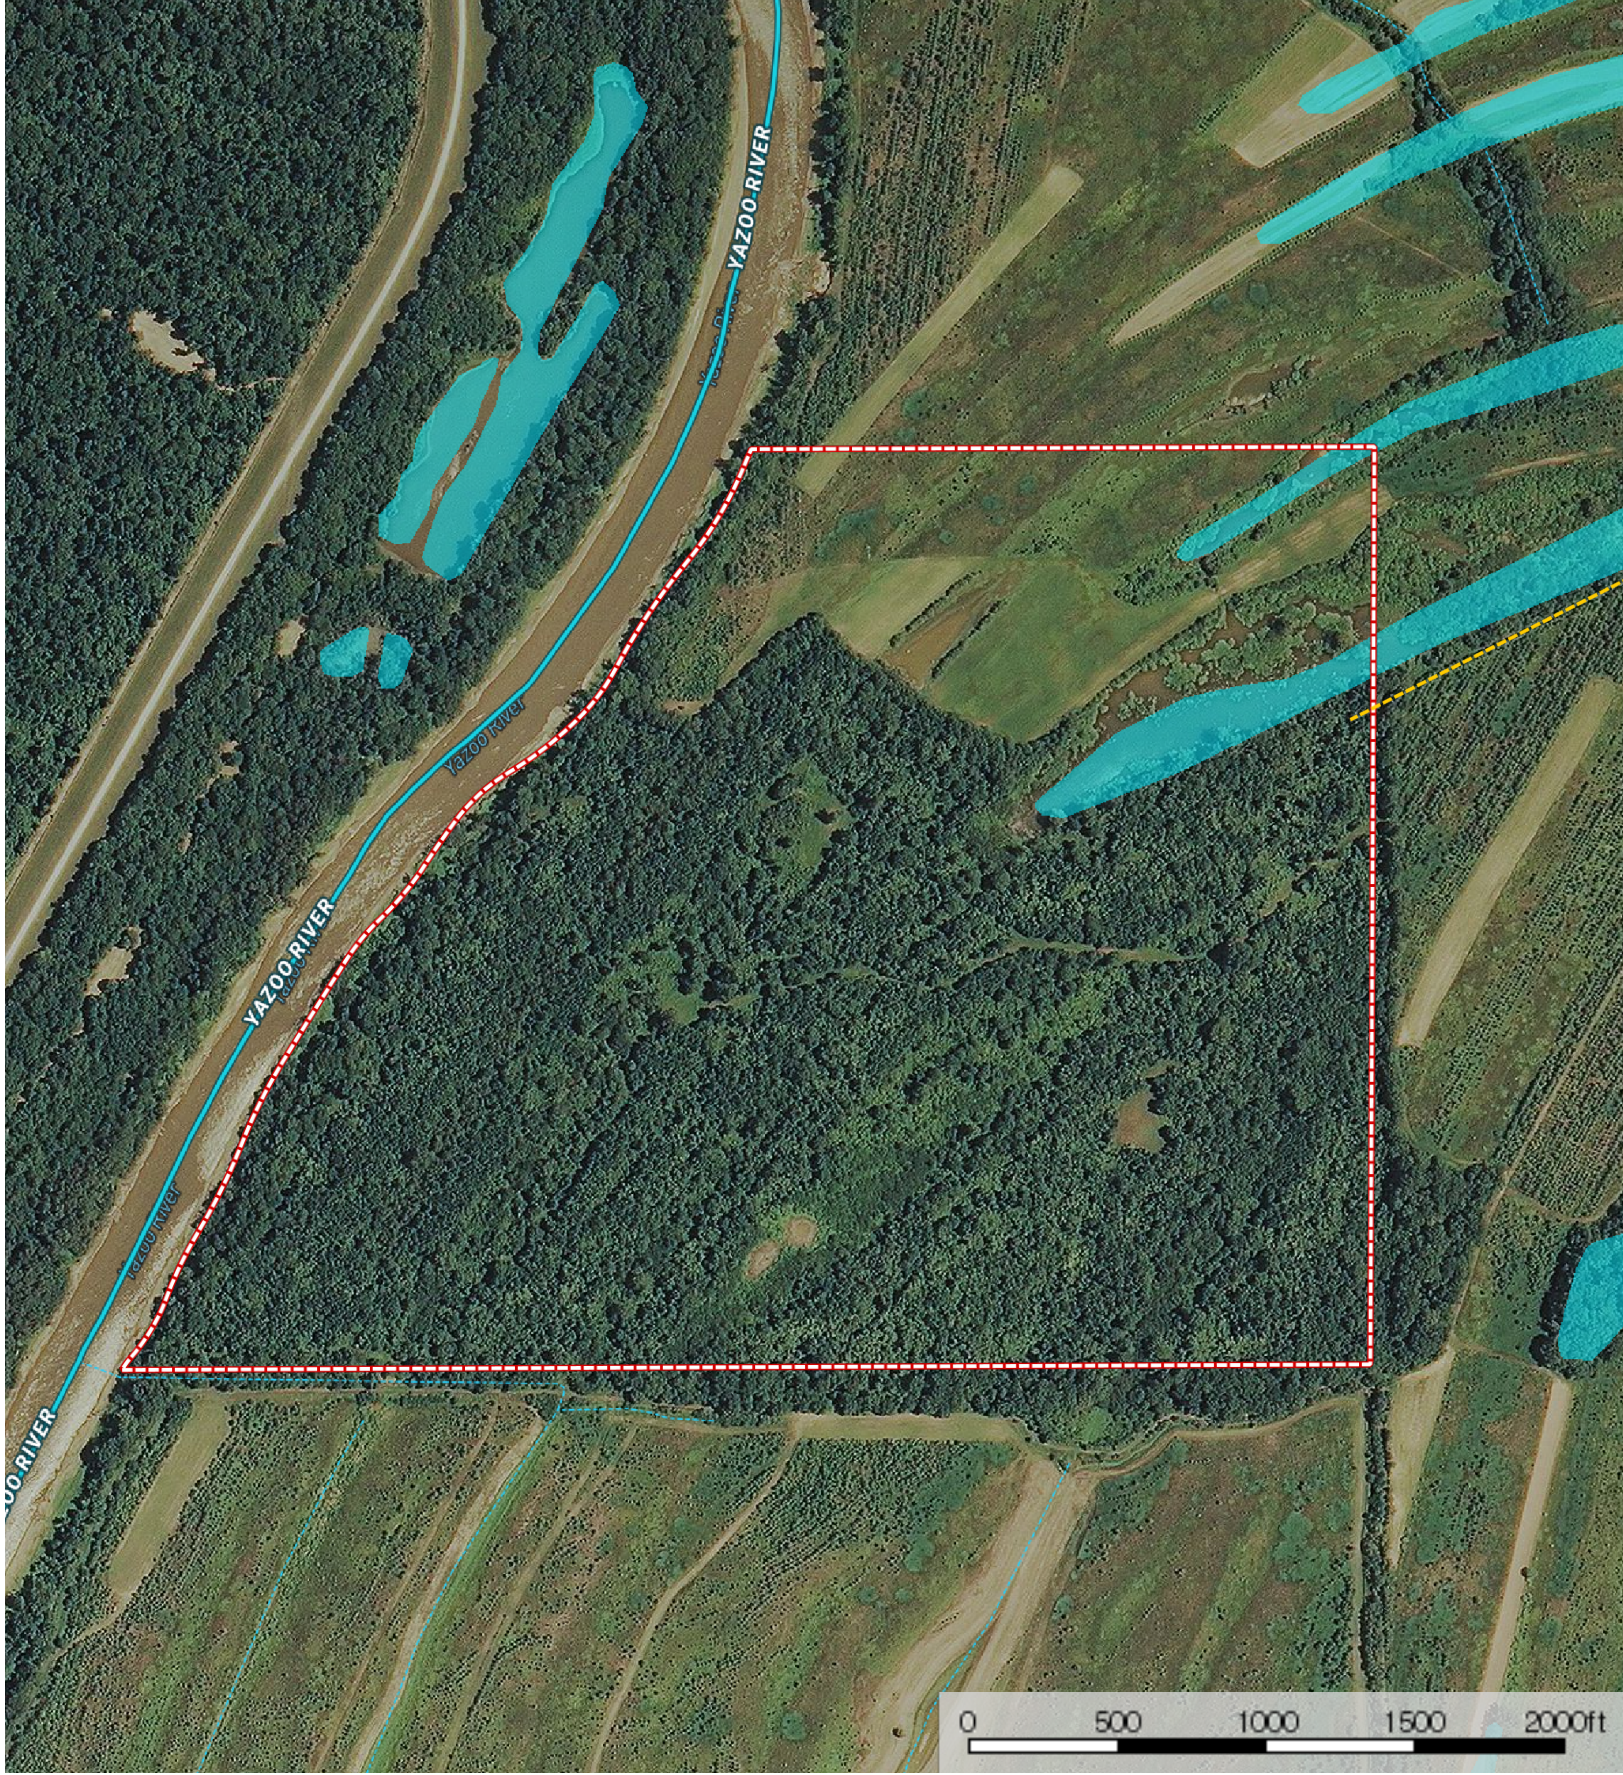

Yazoo.158.Cade

Yazoo County, Mississippi, 158 AC +/-

- Road / Trail
- Boundary
- .-.- Stream, Intermittent
- River/Creek
- Water Body

Yazoo.158.Cade

Yazoo County, Mississippi, 158 AC +/-

--- Road / Trail □ Boundary

Yazoo.158.Cade

Yazoo County, Mississippi, 158 AC +/-

- Road / Trail
- Boundary
- .-.- Stream, Intermittent
- River/Creek
- Water Body