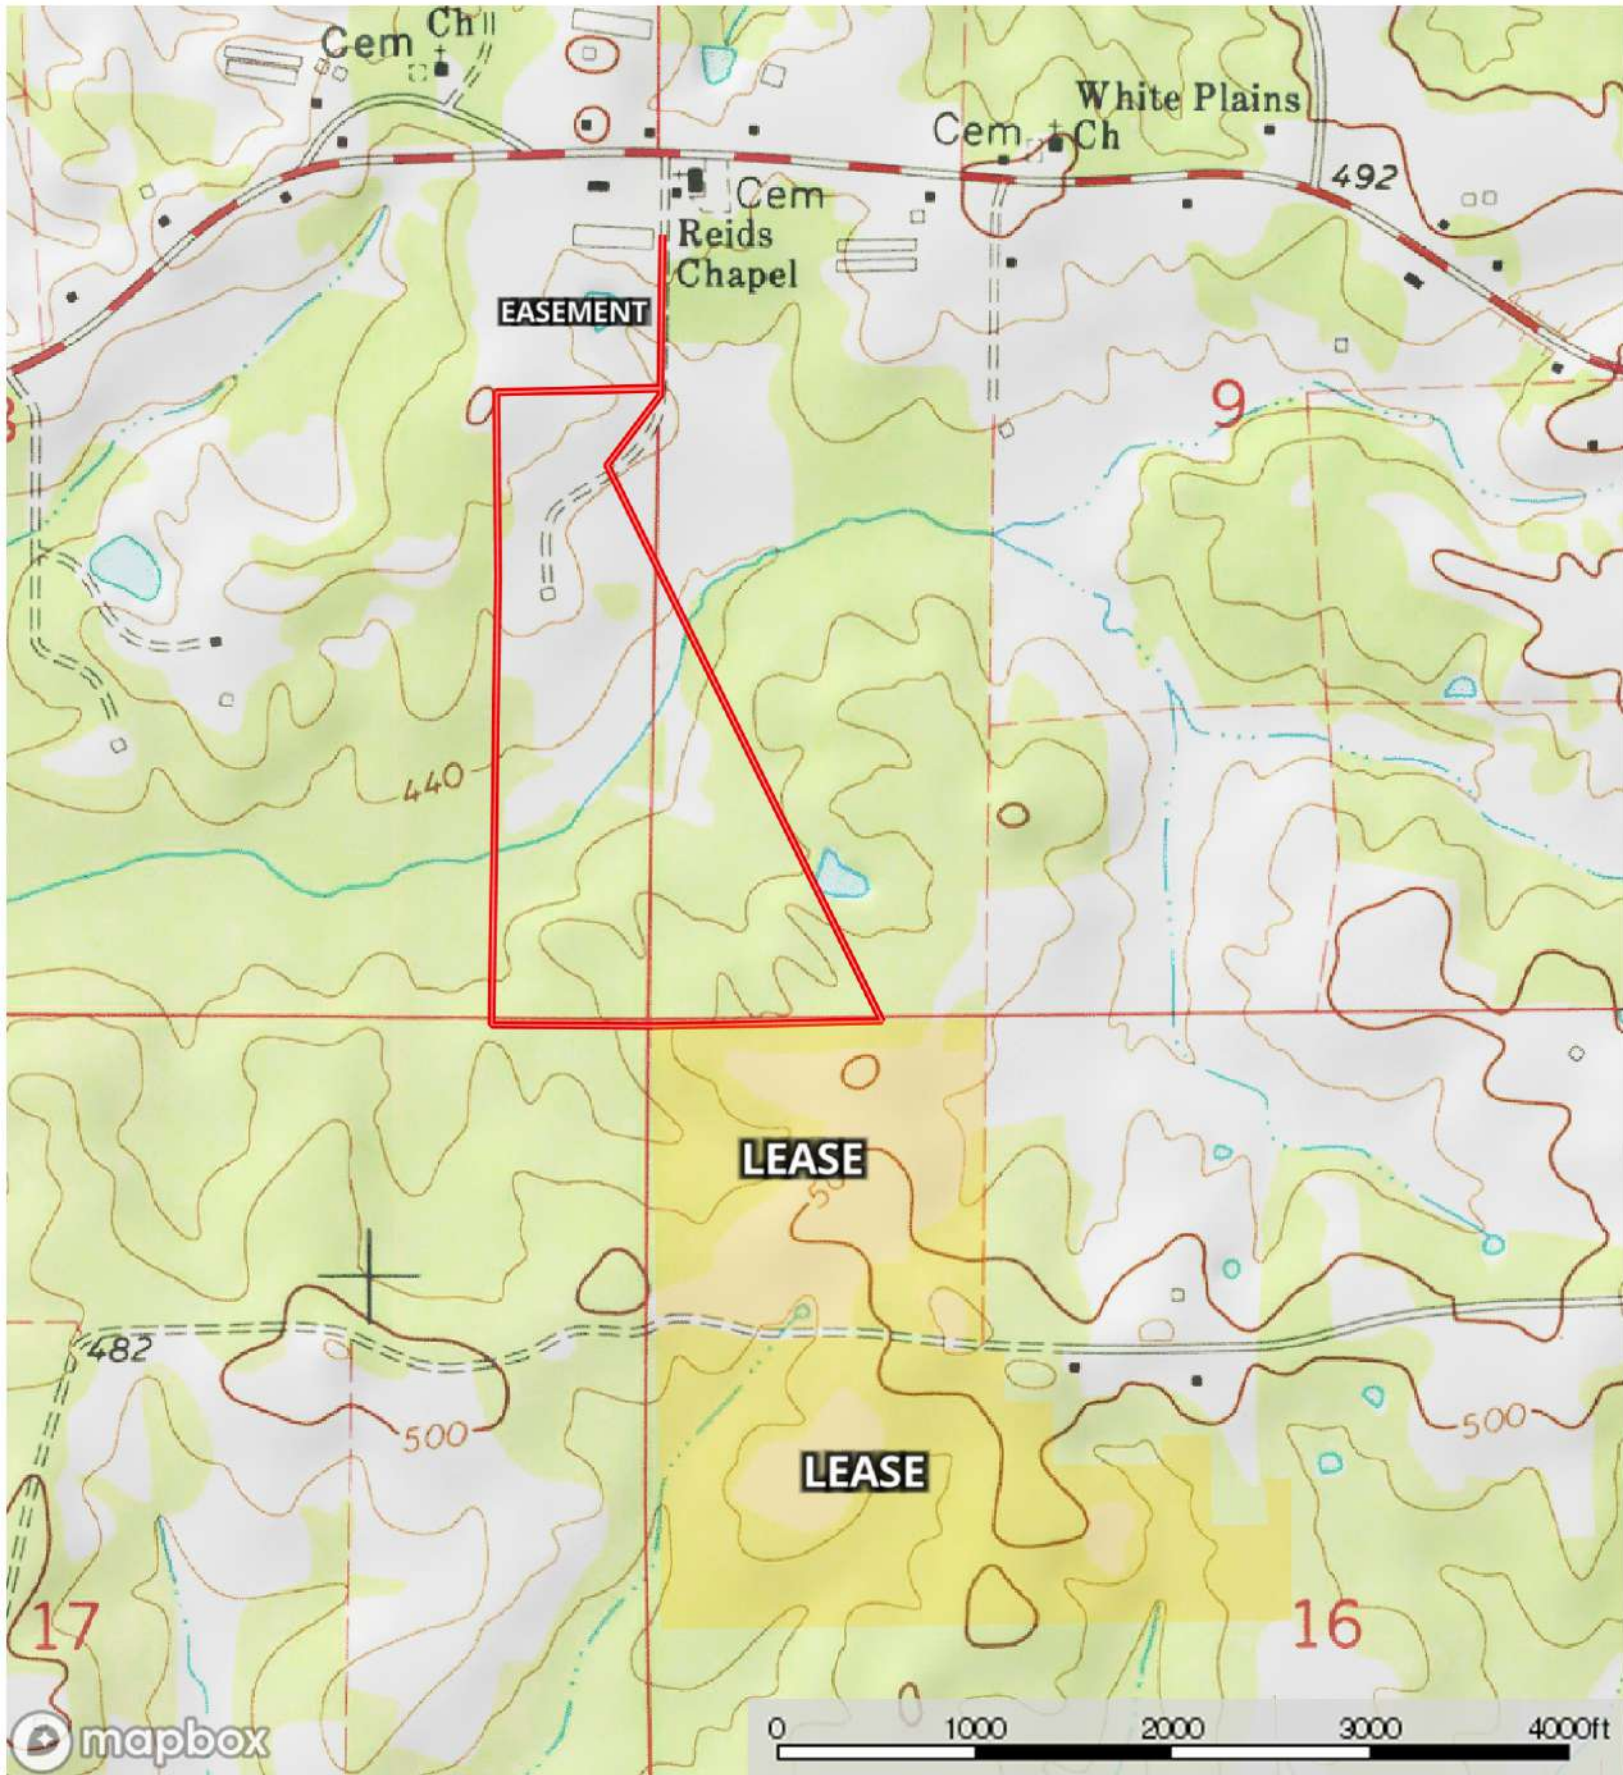

Leasehold Boundary

Leasehold Boundary

# Newton.60.Ruffin

Mississippi, AC +/-

 Leasehold  Boundary