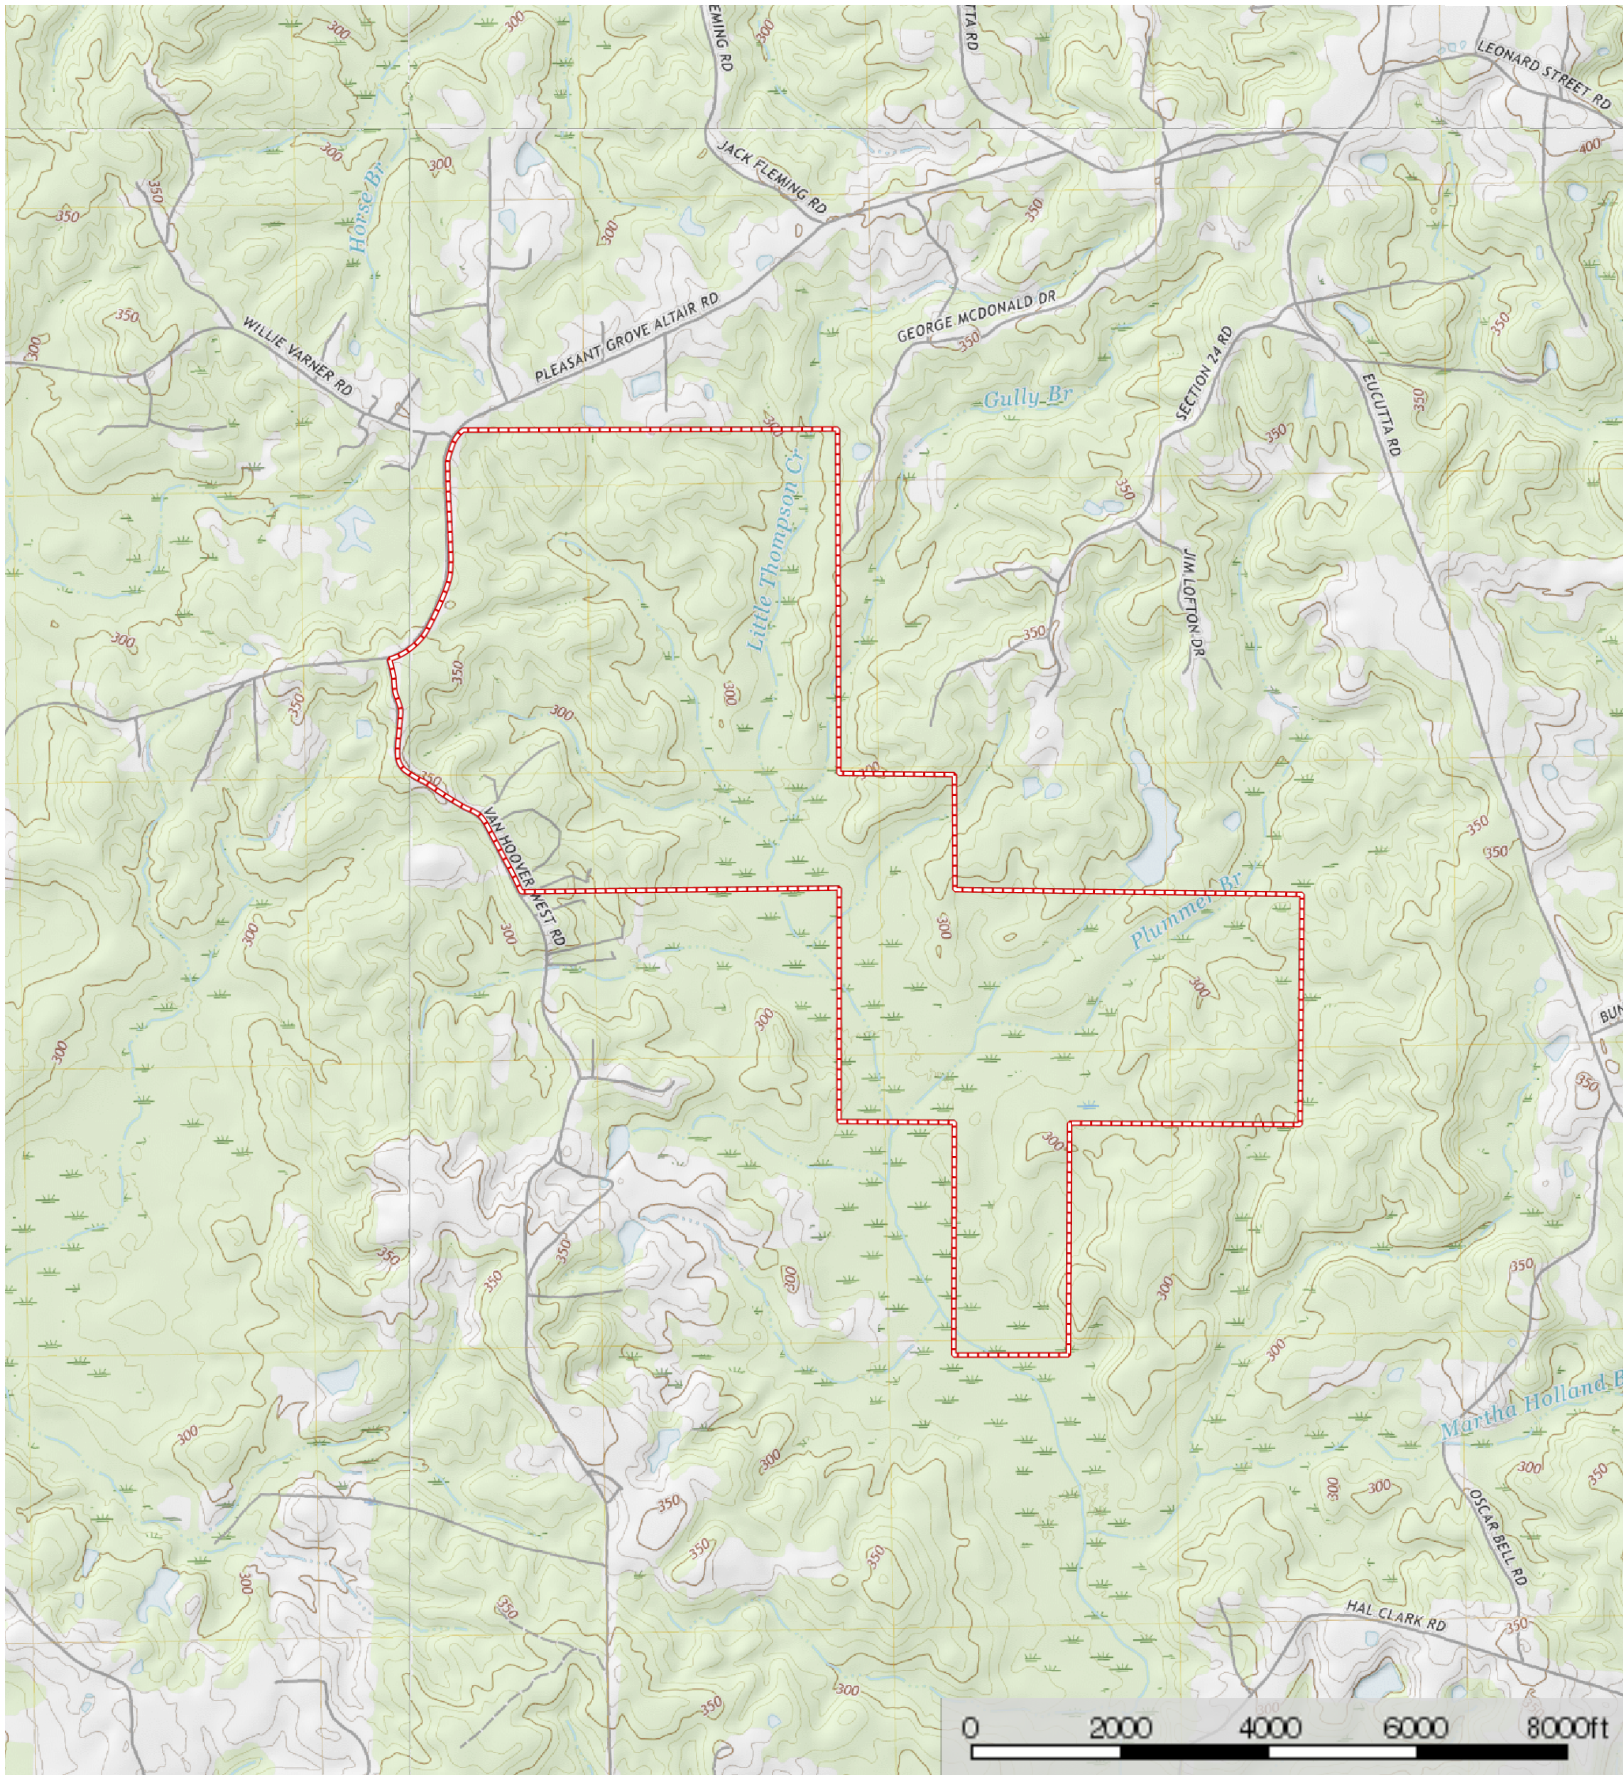

Wayne.993.Barry

Wayne County, Mississippi, 993 AC +/-

 Boundary

 Boundary

Wayne.993.Barry

Wayne County, Mississippi, 993 AC +/-

 Boundary