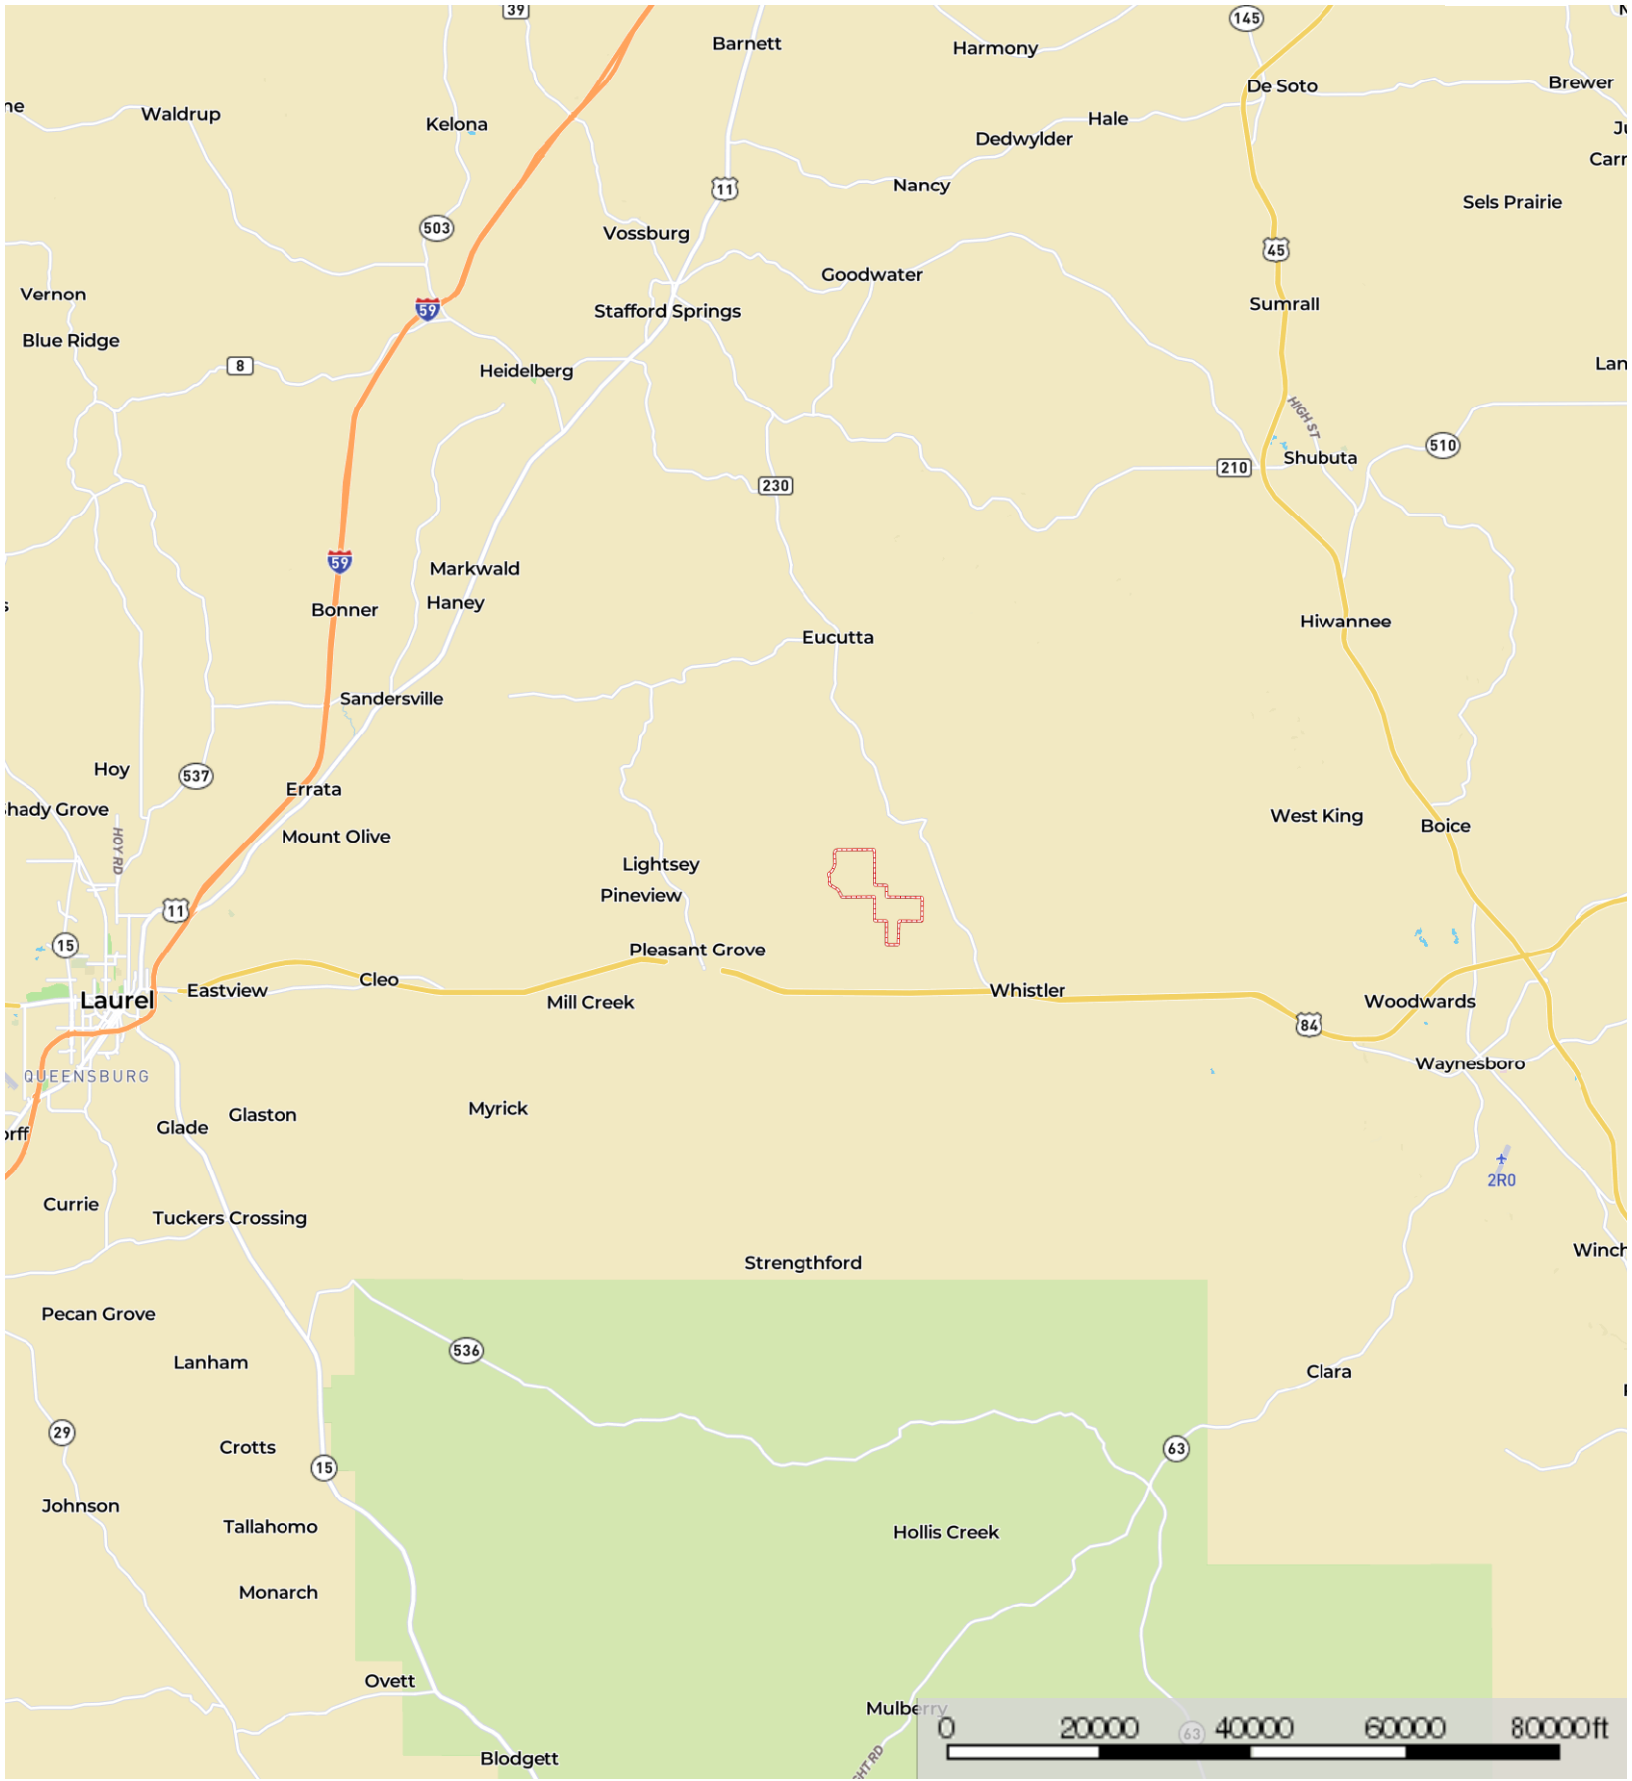

Wayne.993.Barry

Wayne County, Mississippi, 993 AC +/-

 Boundary

 Boundary

Wayne.993.Barry

Wayne County, Mississippi, 993 AC +/-

 Boundary