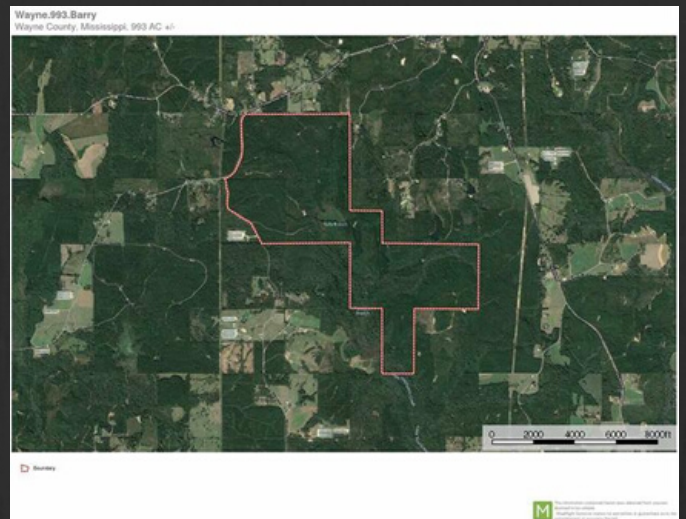

\$1,901,595
+/- 993 Acres
Wayne County, MS

LAND SALES - TIMBER - LAND MANAGEMENT

BACKWOODS
LAND CO.

WWW.BACKWOODSLAND.COM (601) 209-4882

**Wayne County +/-993 Acres -Various aged pine
plantation -Rolling terrain -County road frontage -Deer
& turkey -Best Uses Timber Investment, Pasture, Hunting**