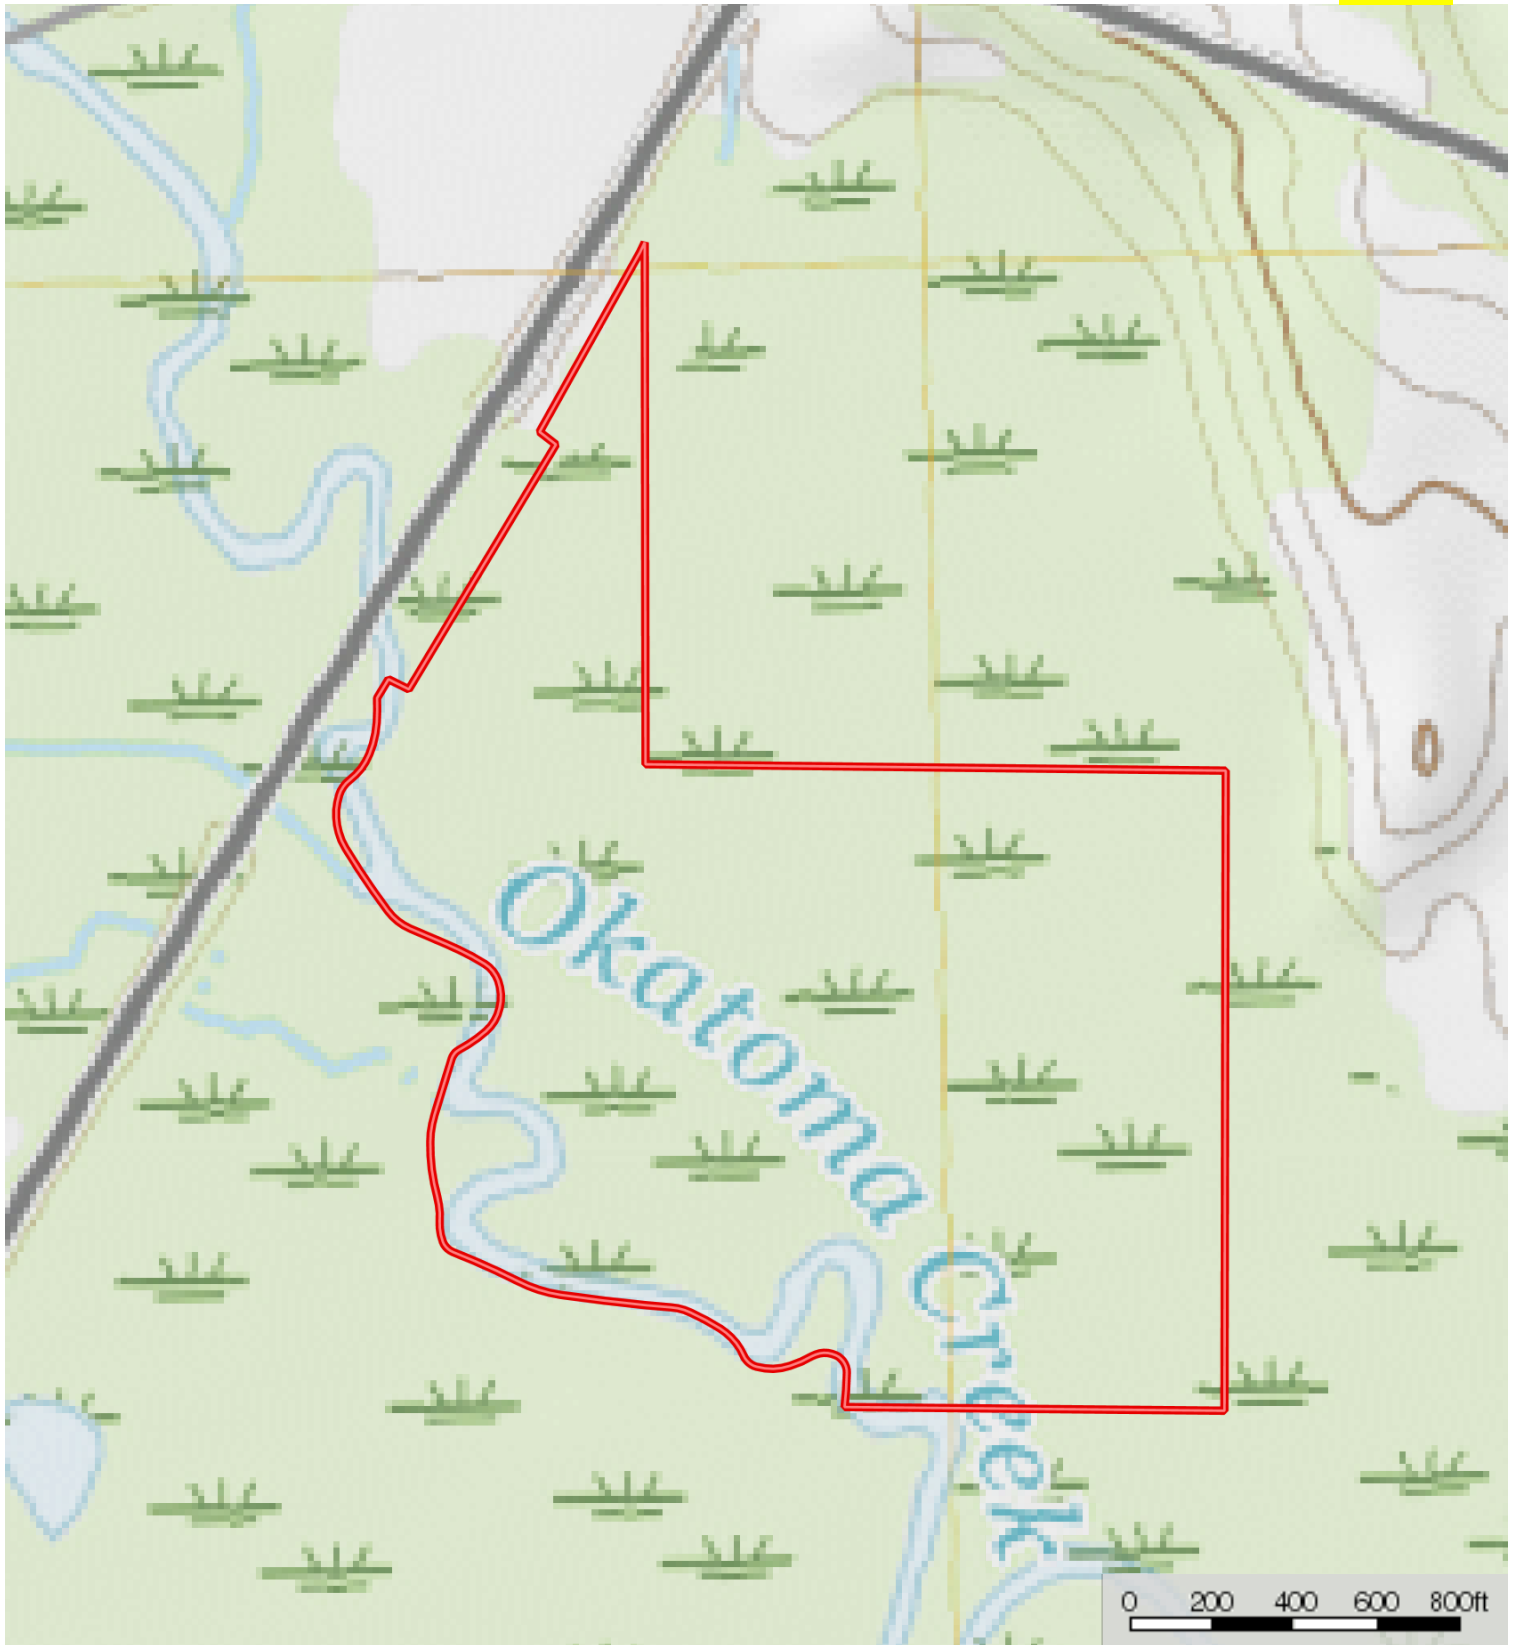

Mt. Olive 77

Covington County, Mississippi, 77 AC +/-

Boundary

Backwoods Land

P: 601-209-4882

backwoodsland.com

The information contained herein was obtained from sources deemed to be reliable. MapRight Services makes no warranties or guarantees as to the completeness or accuracy thereof.