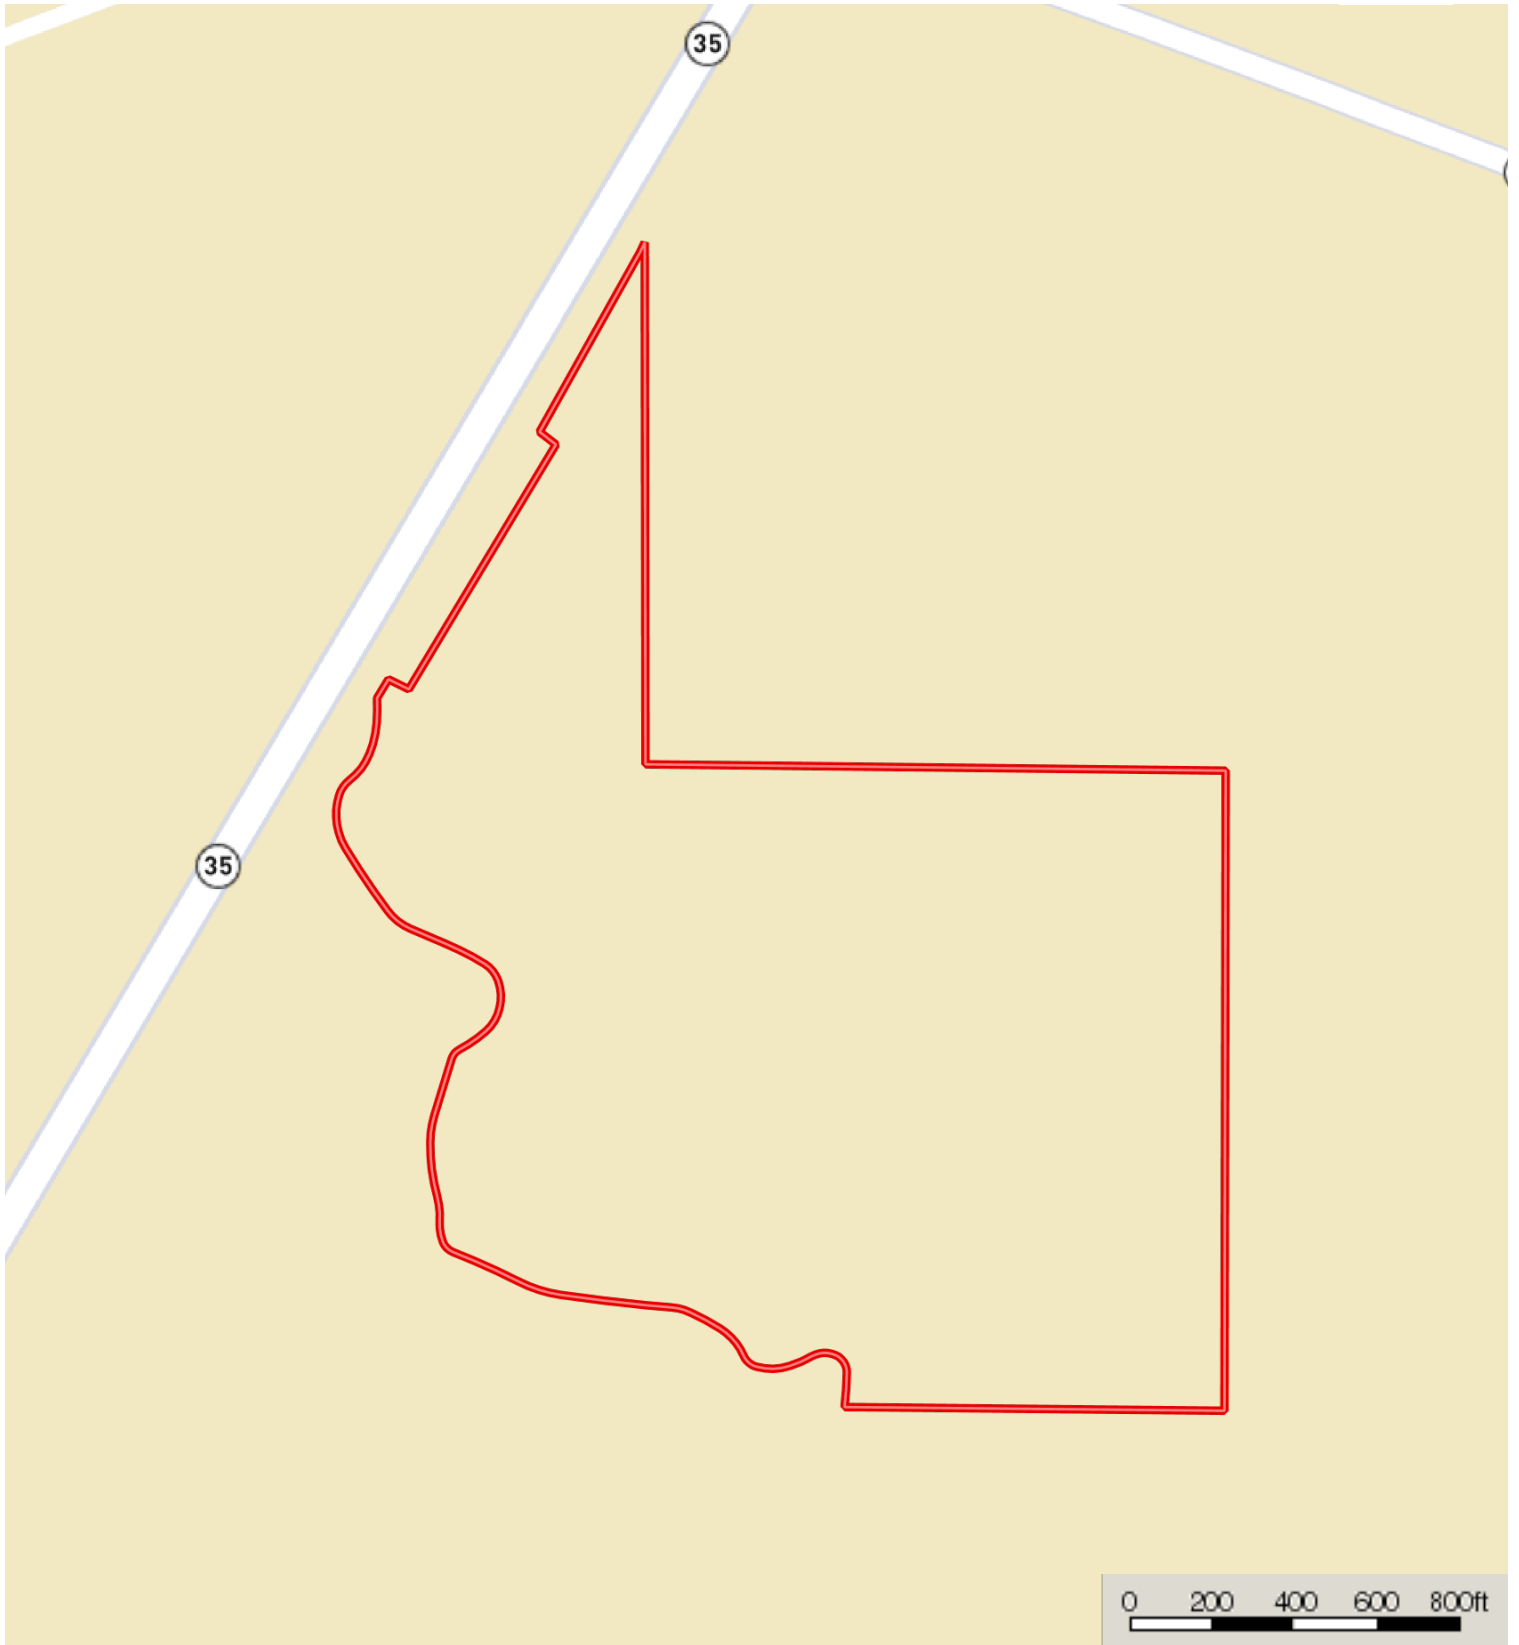

Mt. Olive 77

Covington County, Mississippi, 77 AC +/-

 Boundary

Backwoods Land

P: 601-209-4882

backwoodsland.com

 The information contained herein was obtained from sources deemed to be reliable. MapRight Services makes no warranties or guarantees as to the completeness or accuracy thereof.