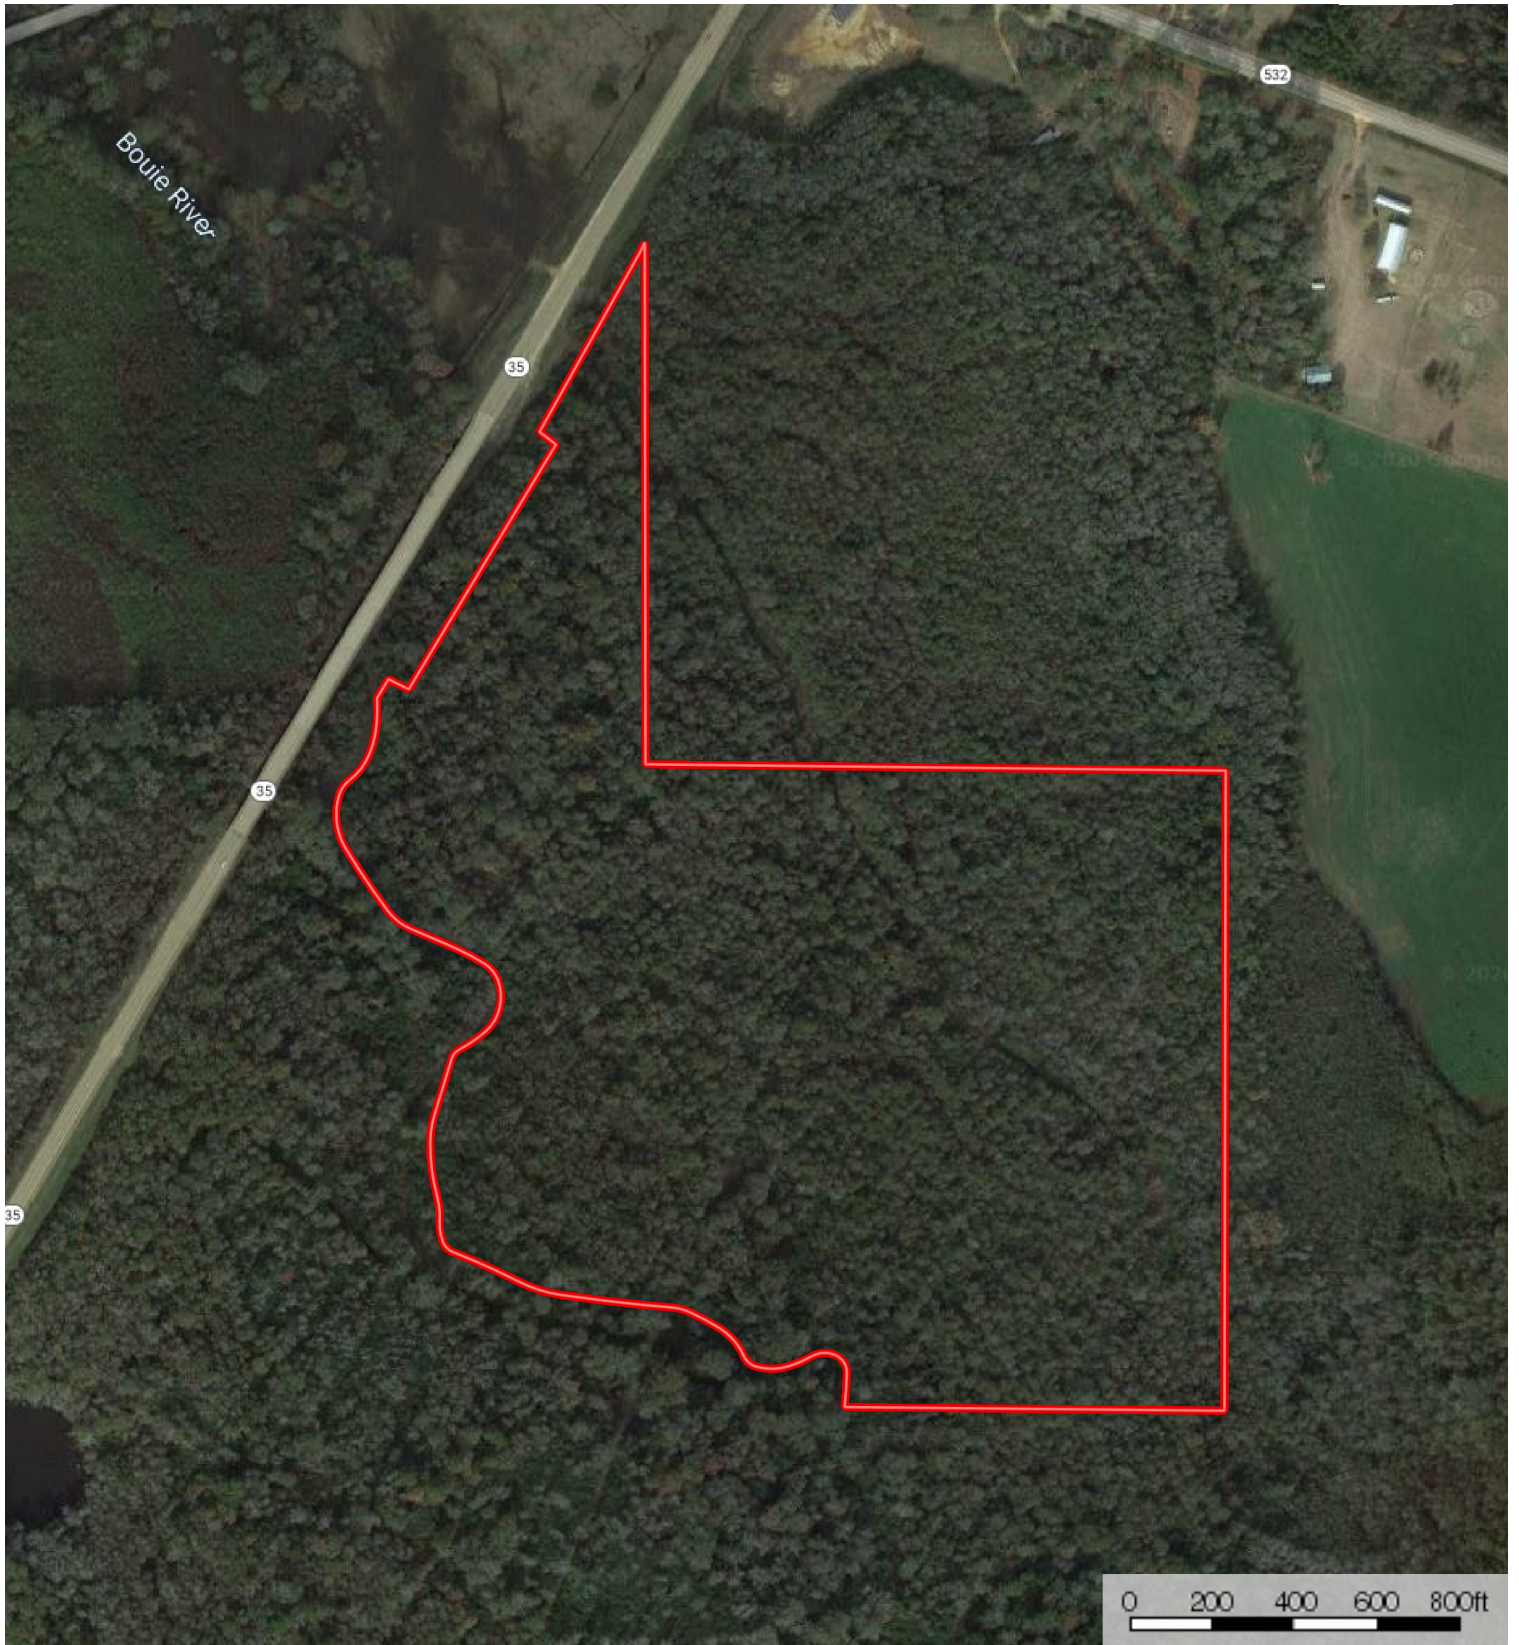

Mt. Olive 77

Covington County, Mississippi, 77 AC +/-

 Boundary

Backwoods Land

P: 601-209-4882

backwoodsland.com

 The information contained herein was obtained from sources deemed to be reliable. MapRight Services makes no warranties or guarantees as to the completeness or accuracy thereof.