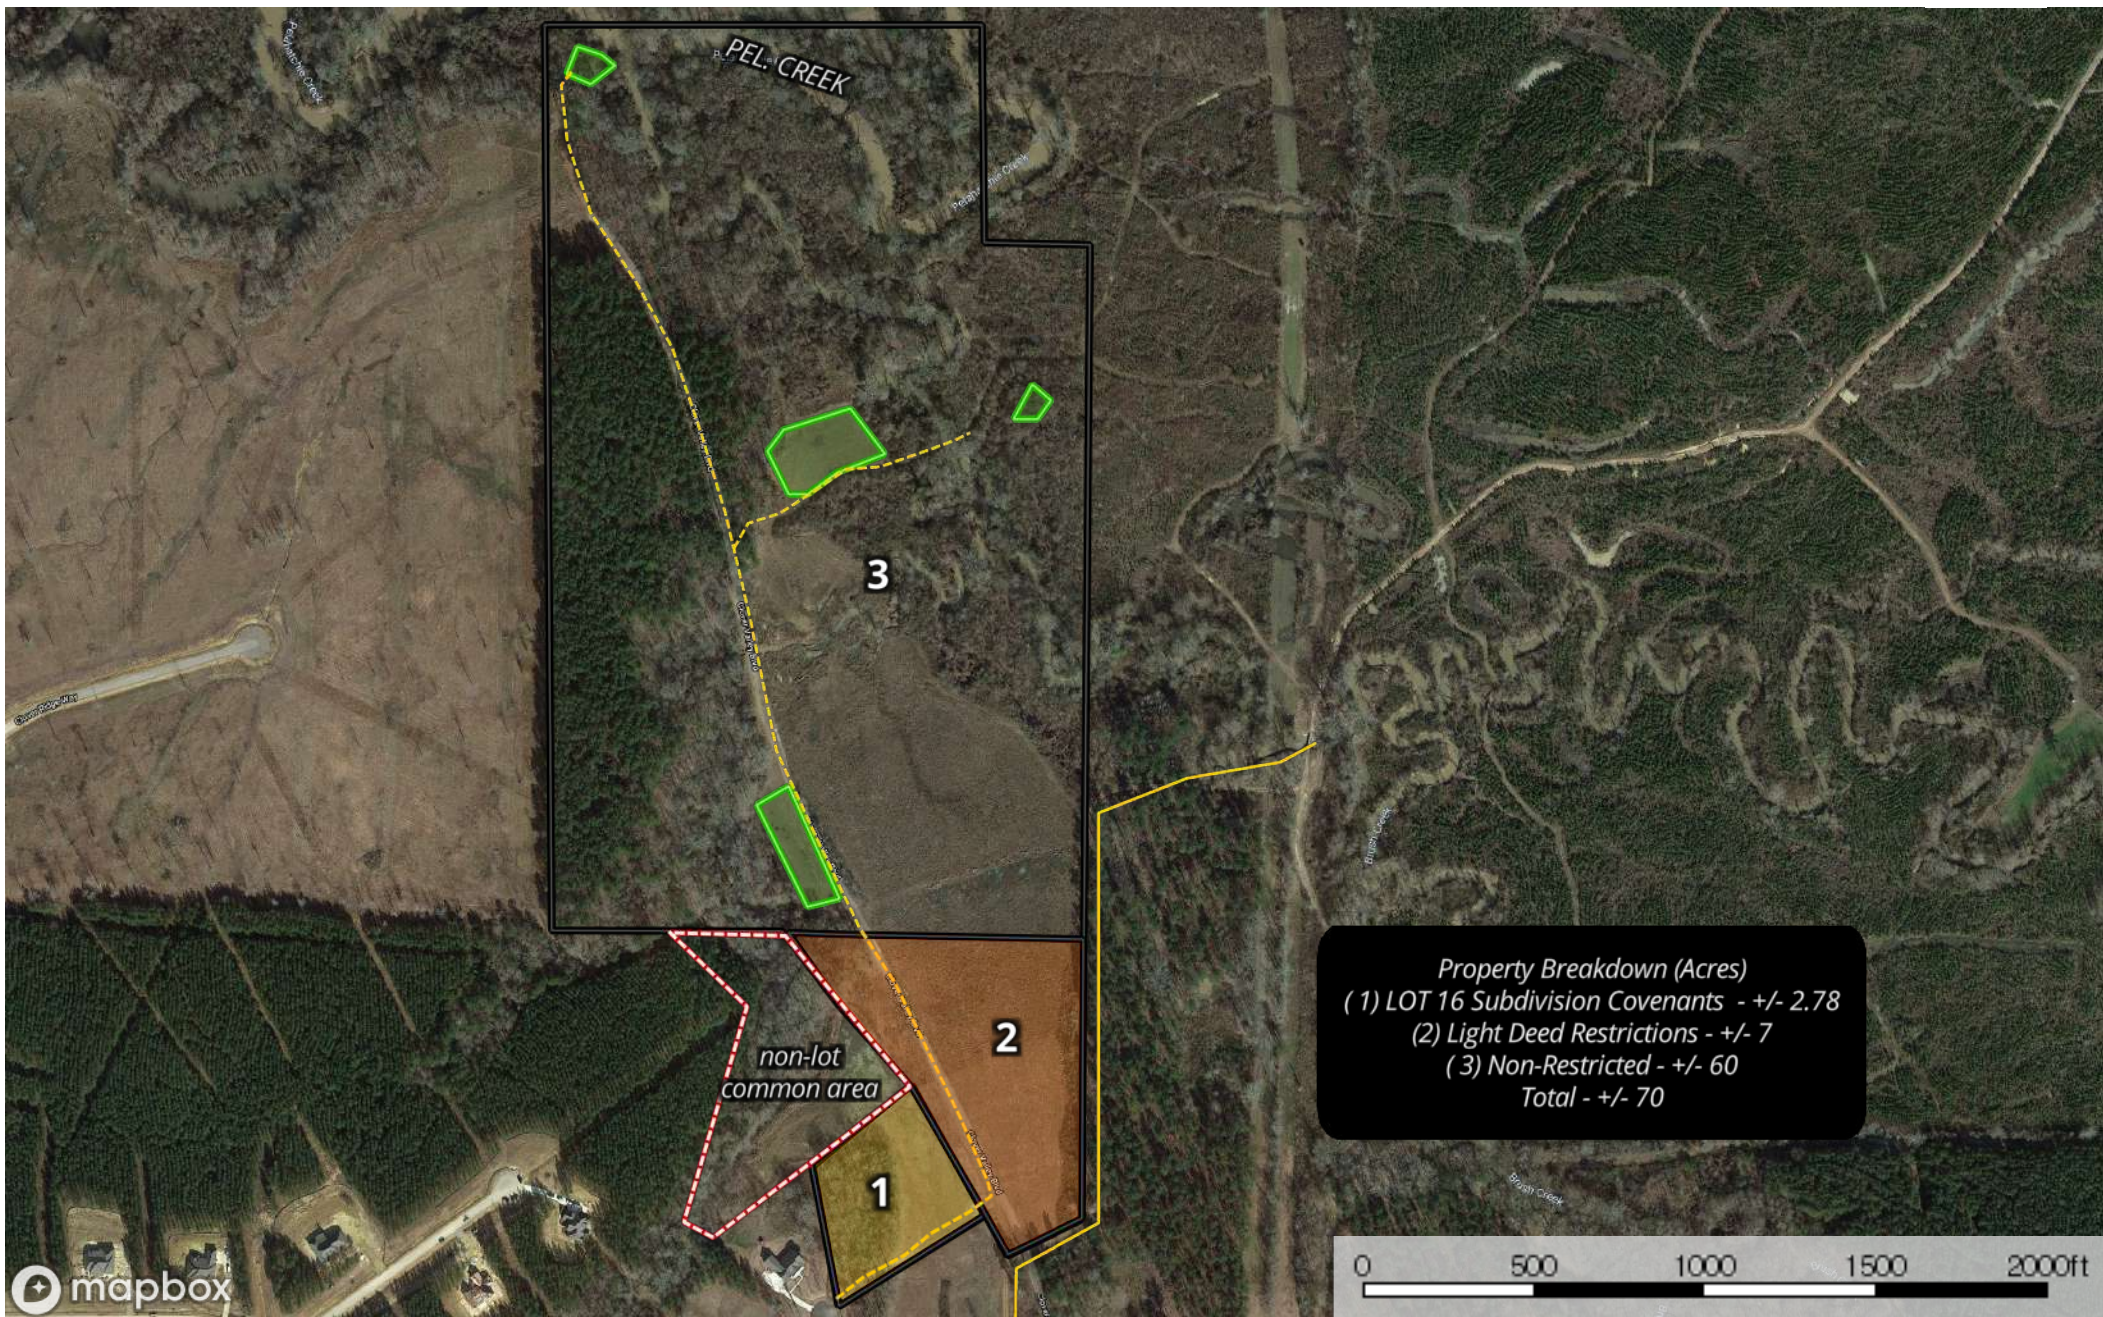

Clover Valley Lot 16 Kylemore Lane

Rankin County, Mississippi, 70 AC +/-

Property Breakdown (Acres)
(1) LOT 16 Subdivision Covenants - +/- 2.78
(2) Light Deed Restrictions - +/- 7
(3) Non-Restricted - +/- 60
Total - +/- 70

- Easement
- - - Road / Trail
- ▭ Food Plot
- ▭ Boundary
- ▭ Boundary

Clover Valley Lot 16 Kylemore Lane
Rankin County, Mississippi, 70 AC +/-

Property Breakdown (Acres)
(1) LOT 16 Subdivision Covenants - +/- 2.78
(2) Light Deed Restrictions - +/- 7
(3) Non-Restricted - +/- 60
Total - +/- 70

- Easement
- - - Road / Trail
- ▭ Food Plot
- ▭ Boundary
- ▭ Boundary

Barnard.CloverValley

Rankin County, Mississippi, AC +/-

 Boundary