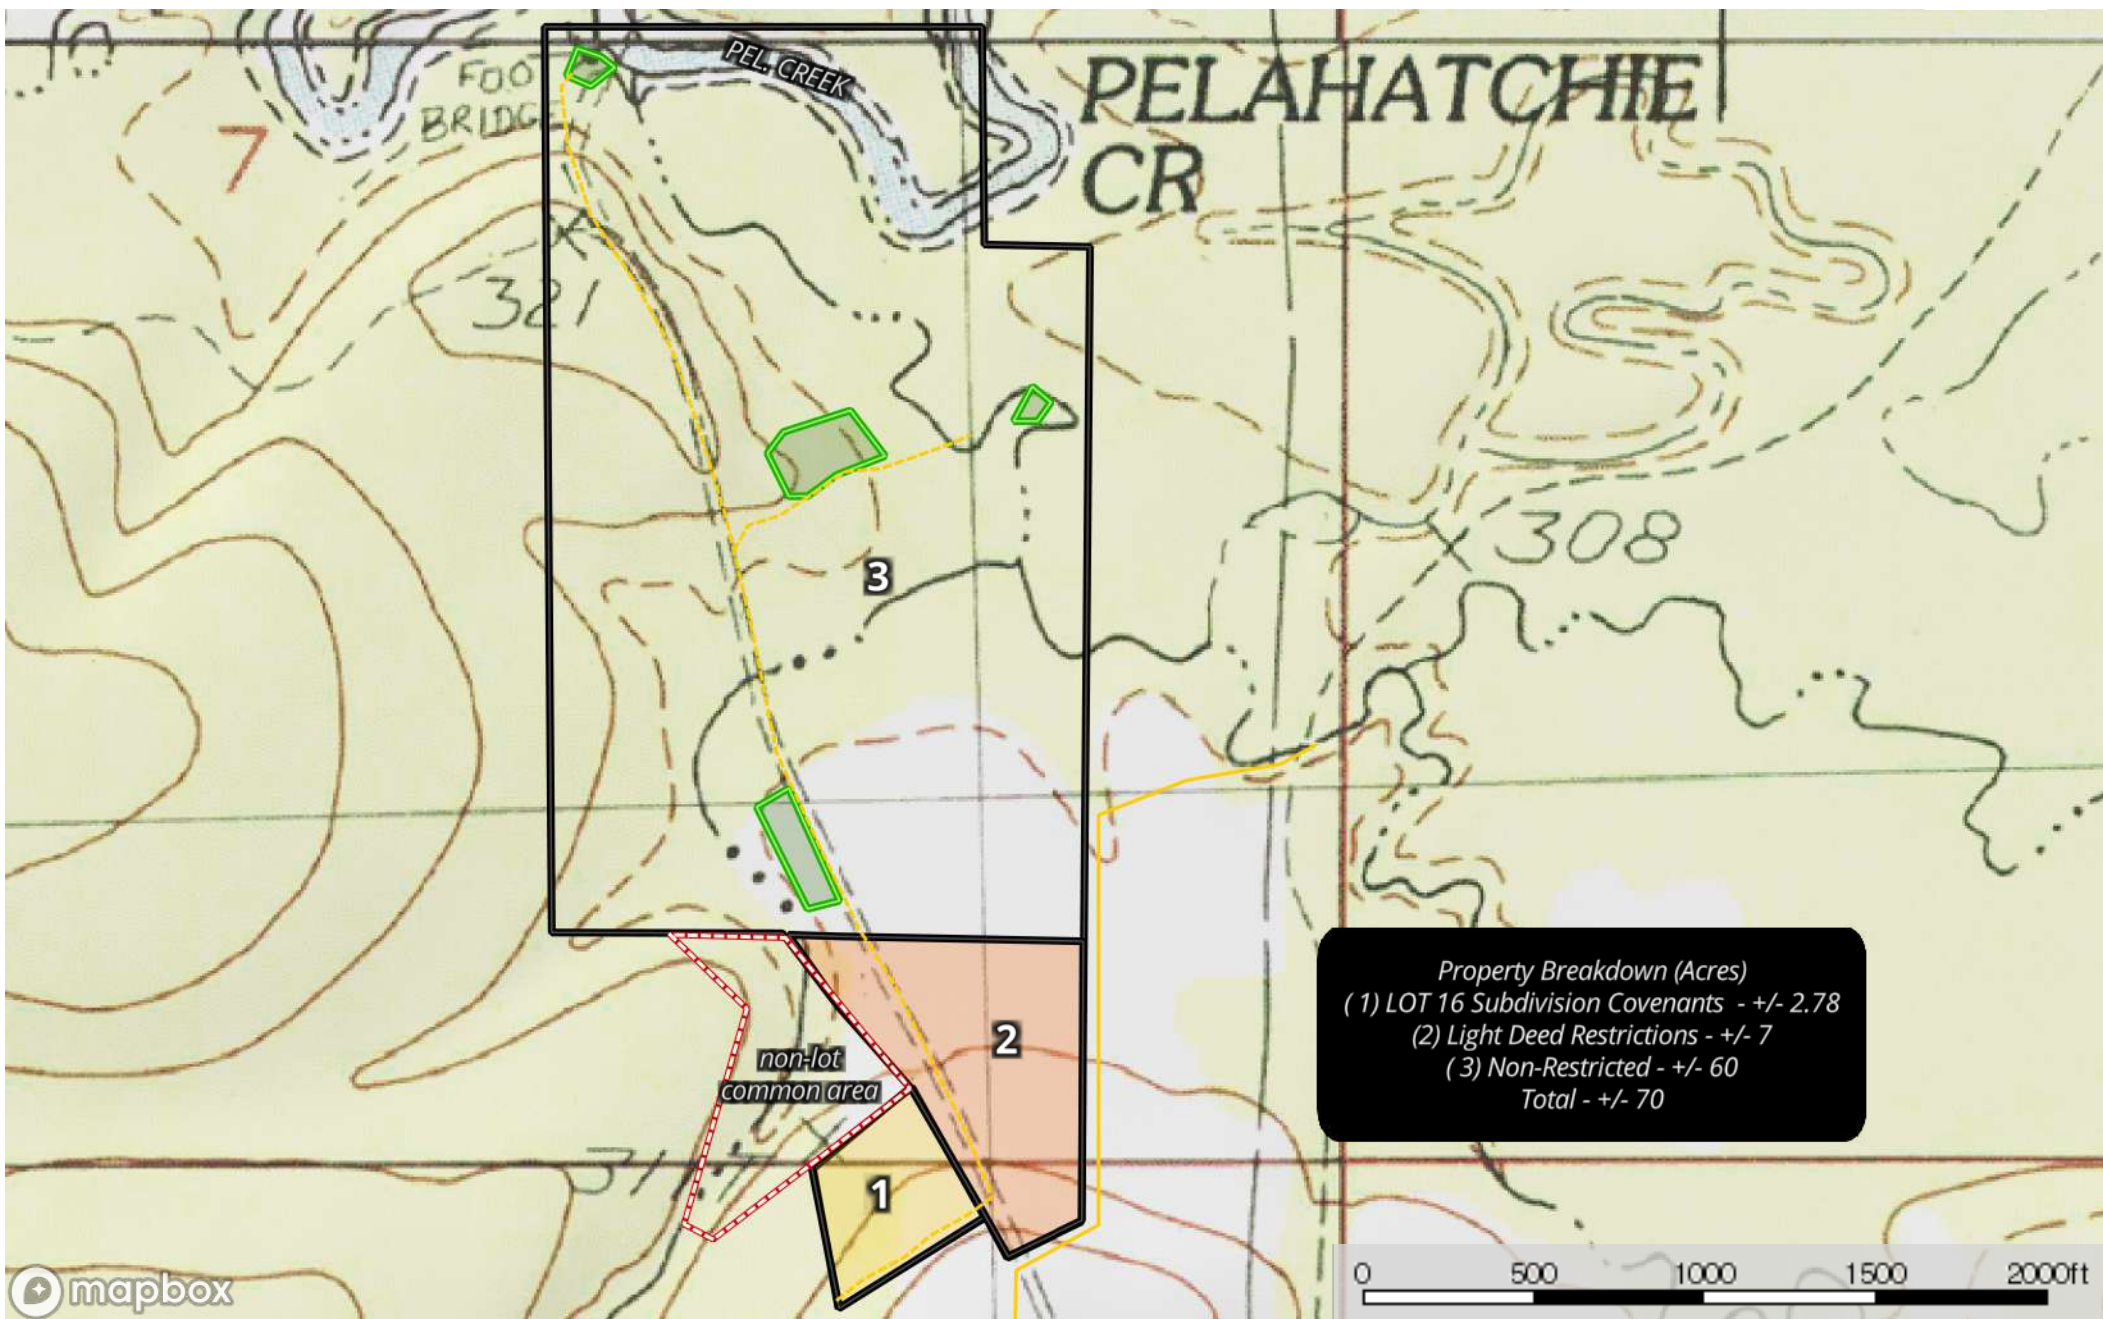

Clover Valley Lot 16 Kylemore Lane

Rankin County, Mississippi, 70 AC +/-

Property Breakdown (Acres)
(1) LOT 16 Subdivision Covenants - +/- 2.78
(2) Light Deed Restrictions - +/- 7
(3) Non-Restricted - +/- 60
Total - +/- 70

- Easement
- - - Road / Trail
- ▭ Food Plot
- ▭ Boundary
- ▭ Boundary

Clover Valley Lot 16 Kylemore Lane
Rankin County, Mississippi, 70 AC +/-

Property Breakdown (Acres)
(1) LOT 16 Subdivision Covenants - +/- 2.78
(2) Light Deed Restrictions - +/- 7
(3) Non-Restricted - +/- 60
Total - +/- 70

- Easement
- - - Road / Trail
- ▭ Food Plot
- ▭ Boundary
- ▭ Boundary

Barnard.CloverValley

Rankin County, Mississippi, AC +/-

 Boundary