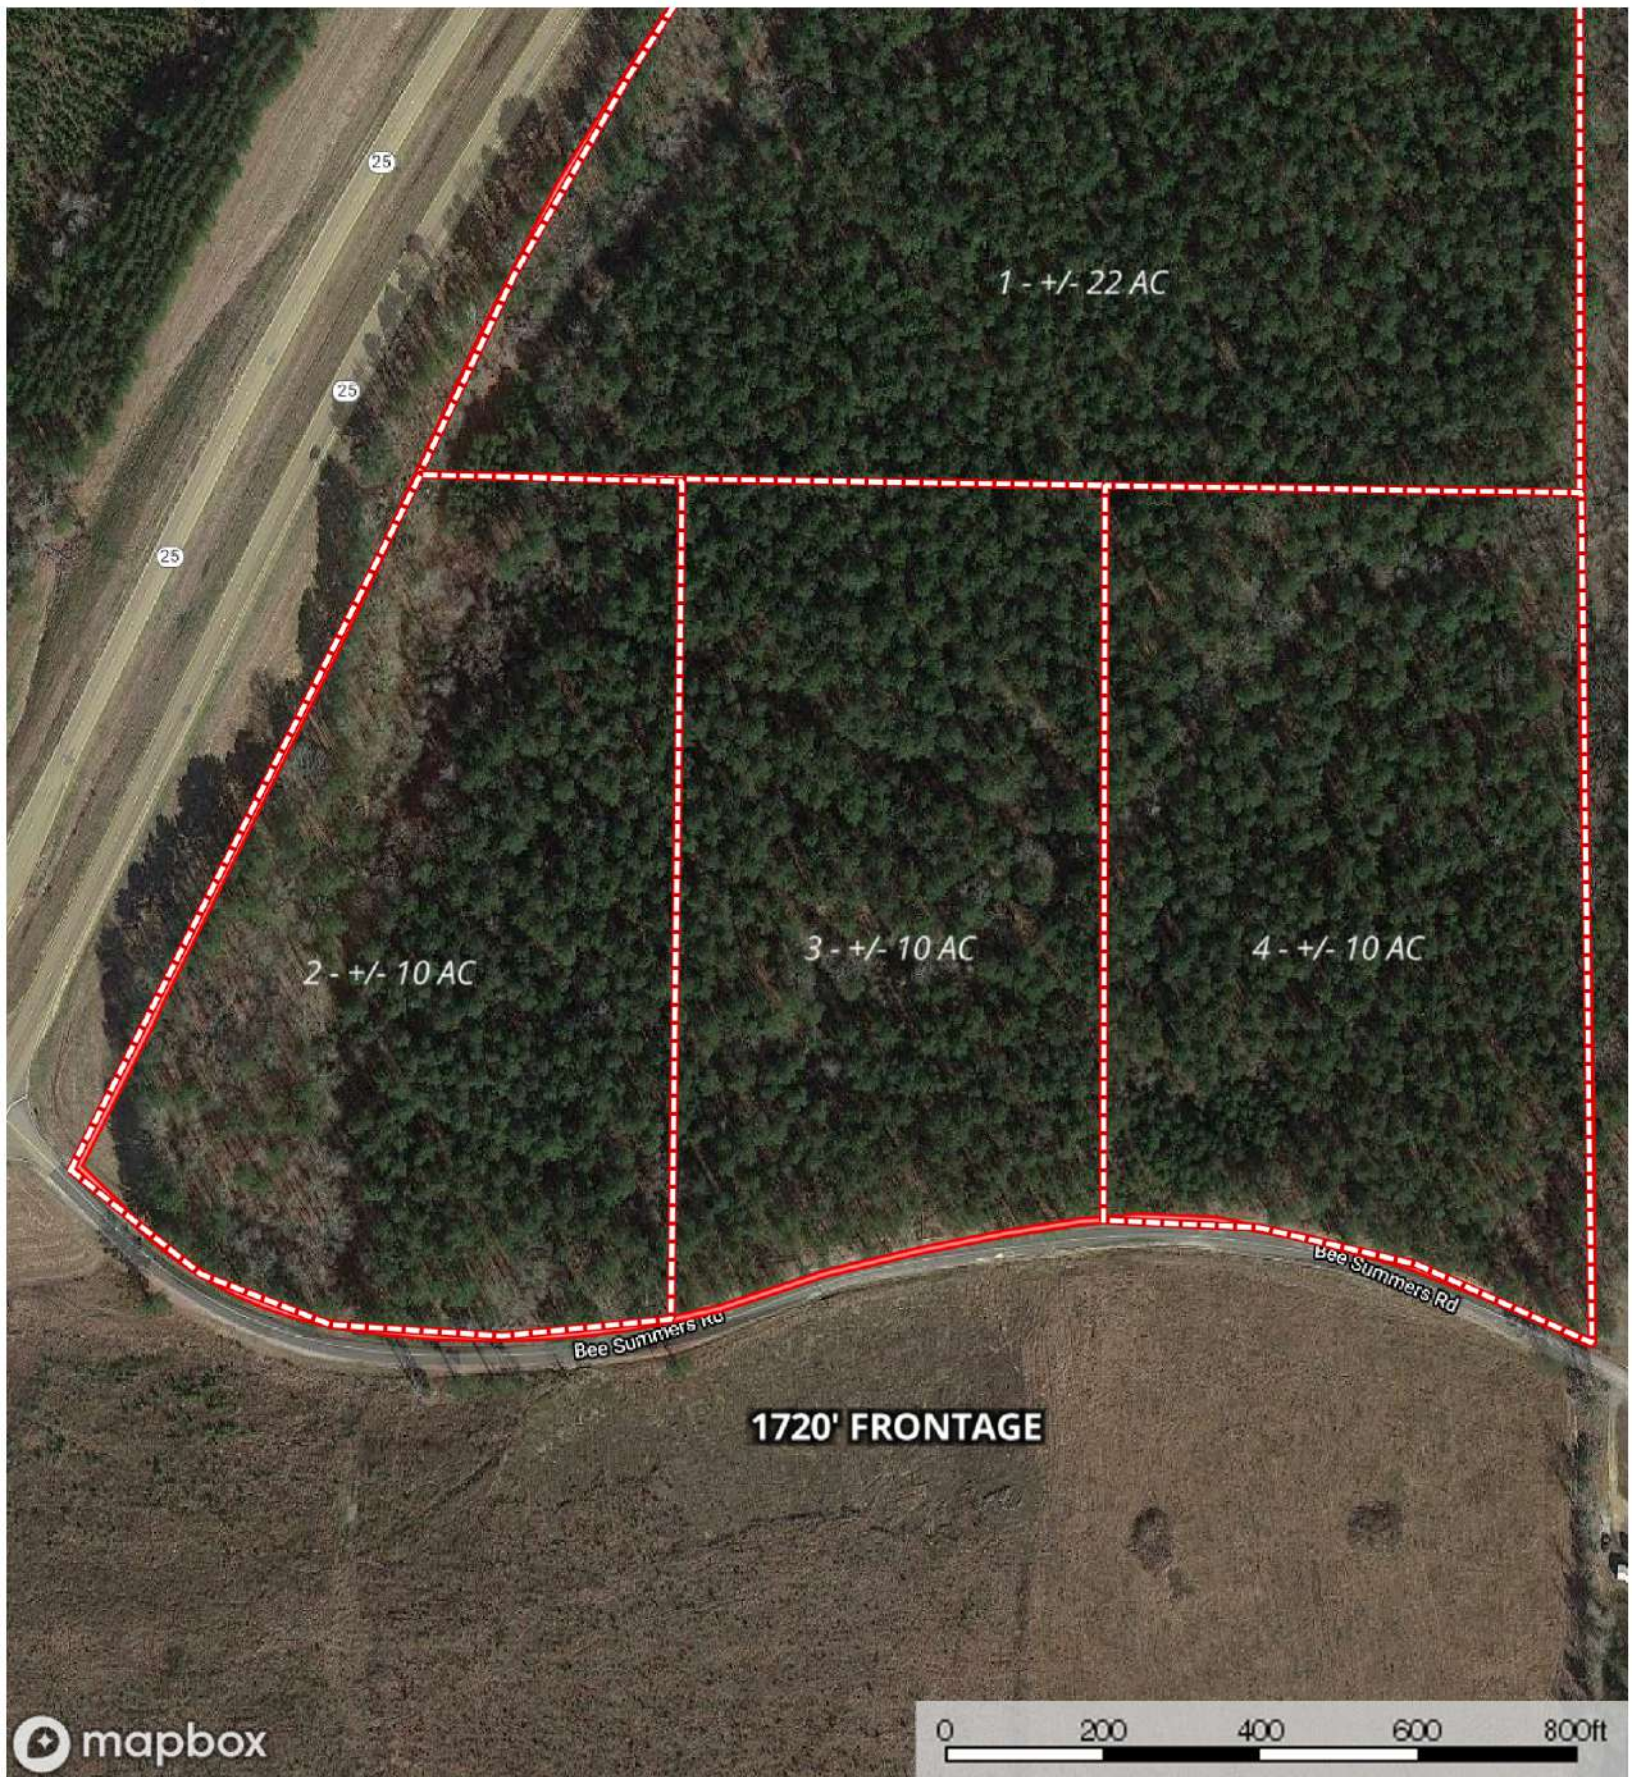

Pisgah 52 Real Estate Trico Group
Rankin County, Mississippi, 52 AC +/-

--- Road / Trail ▭ Boundary ▭ Boundary

Pisgah 52 Real Estate Trico Group
Rankin County, Mississippi, 52 AC +/-

--- Road / Trail □ Boundary □ Boundary