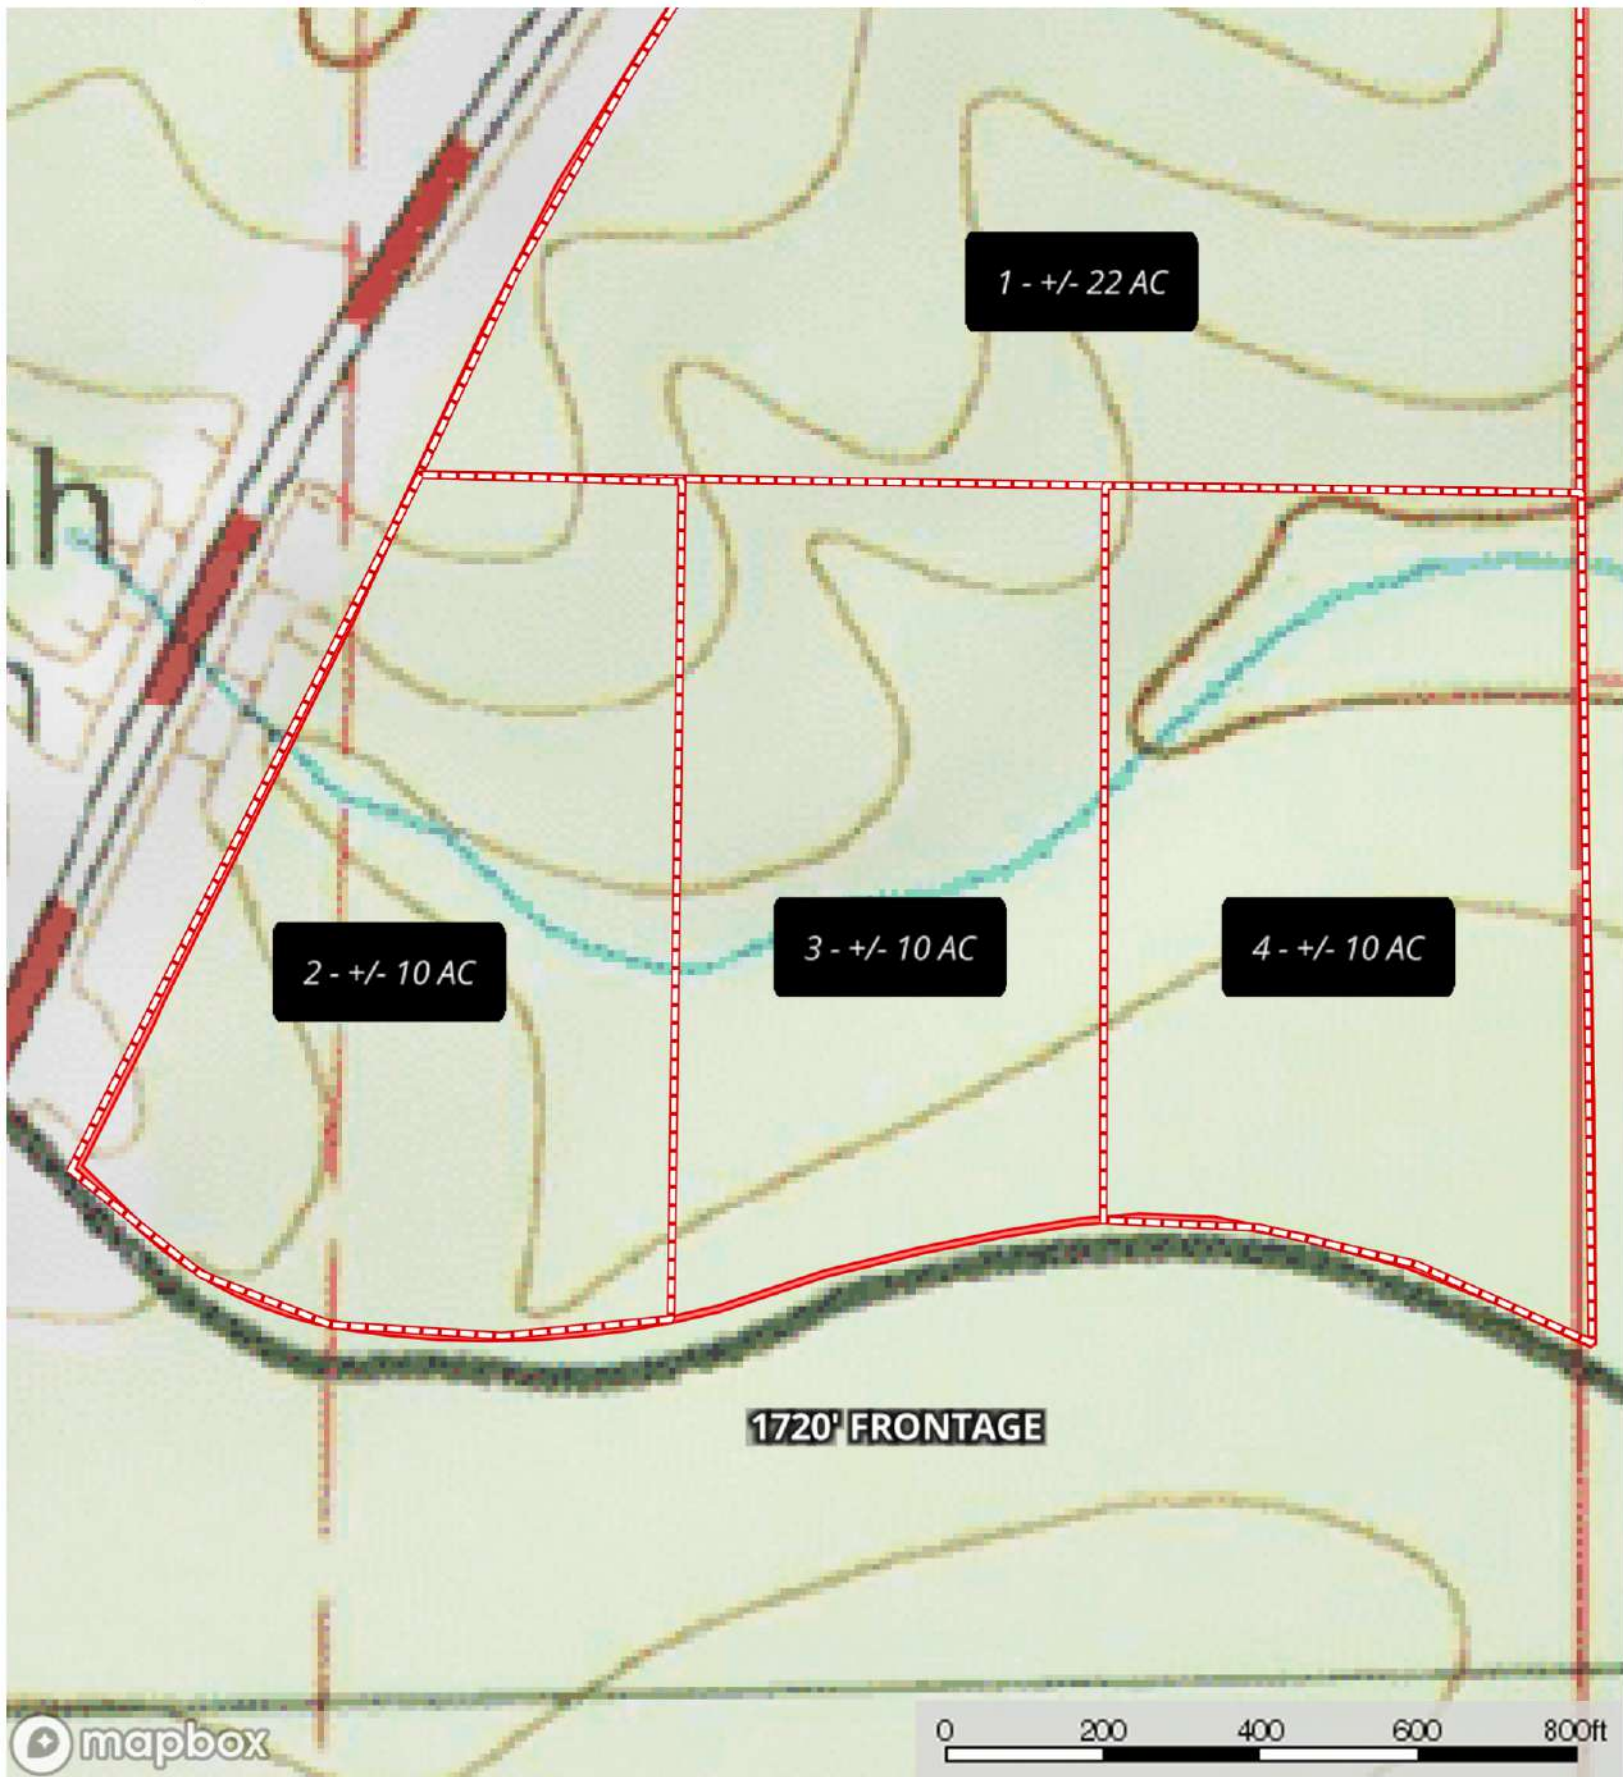

Pisgah 52 Real Estate Trico Group
Rankin County, Mississippi, 52 AC +/-

--- Road / Trail ▭ Boundary ▭ Boundary

Pisgah 52 Real Estate Trico Group
Rankin County, Mississippi, 52 AC +/-

--- Road / Trail □ Boundary □ Boundary

Pisgah 52 Real Estate Trico Group

Rankin County, Mississippi, 52 AC +/-

--- Road / Trail □ Boundary □ Boundary