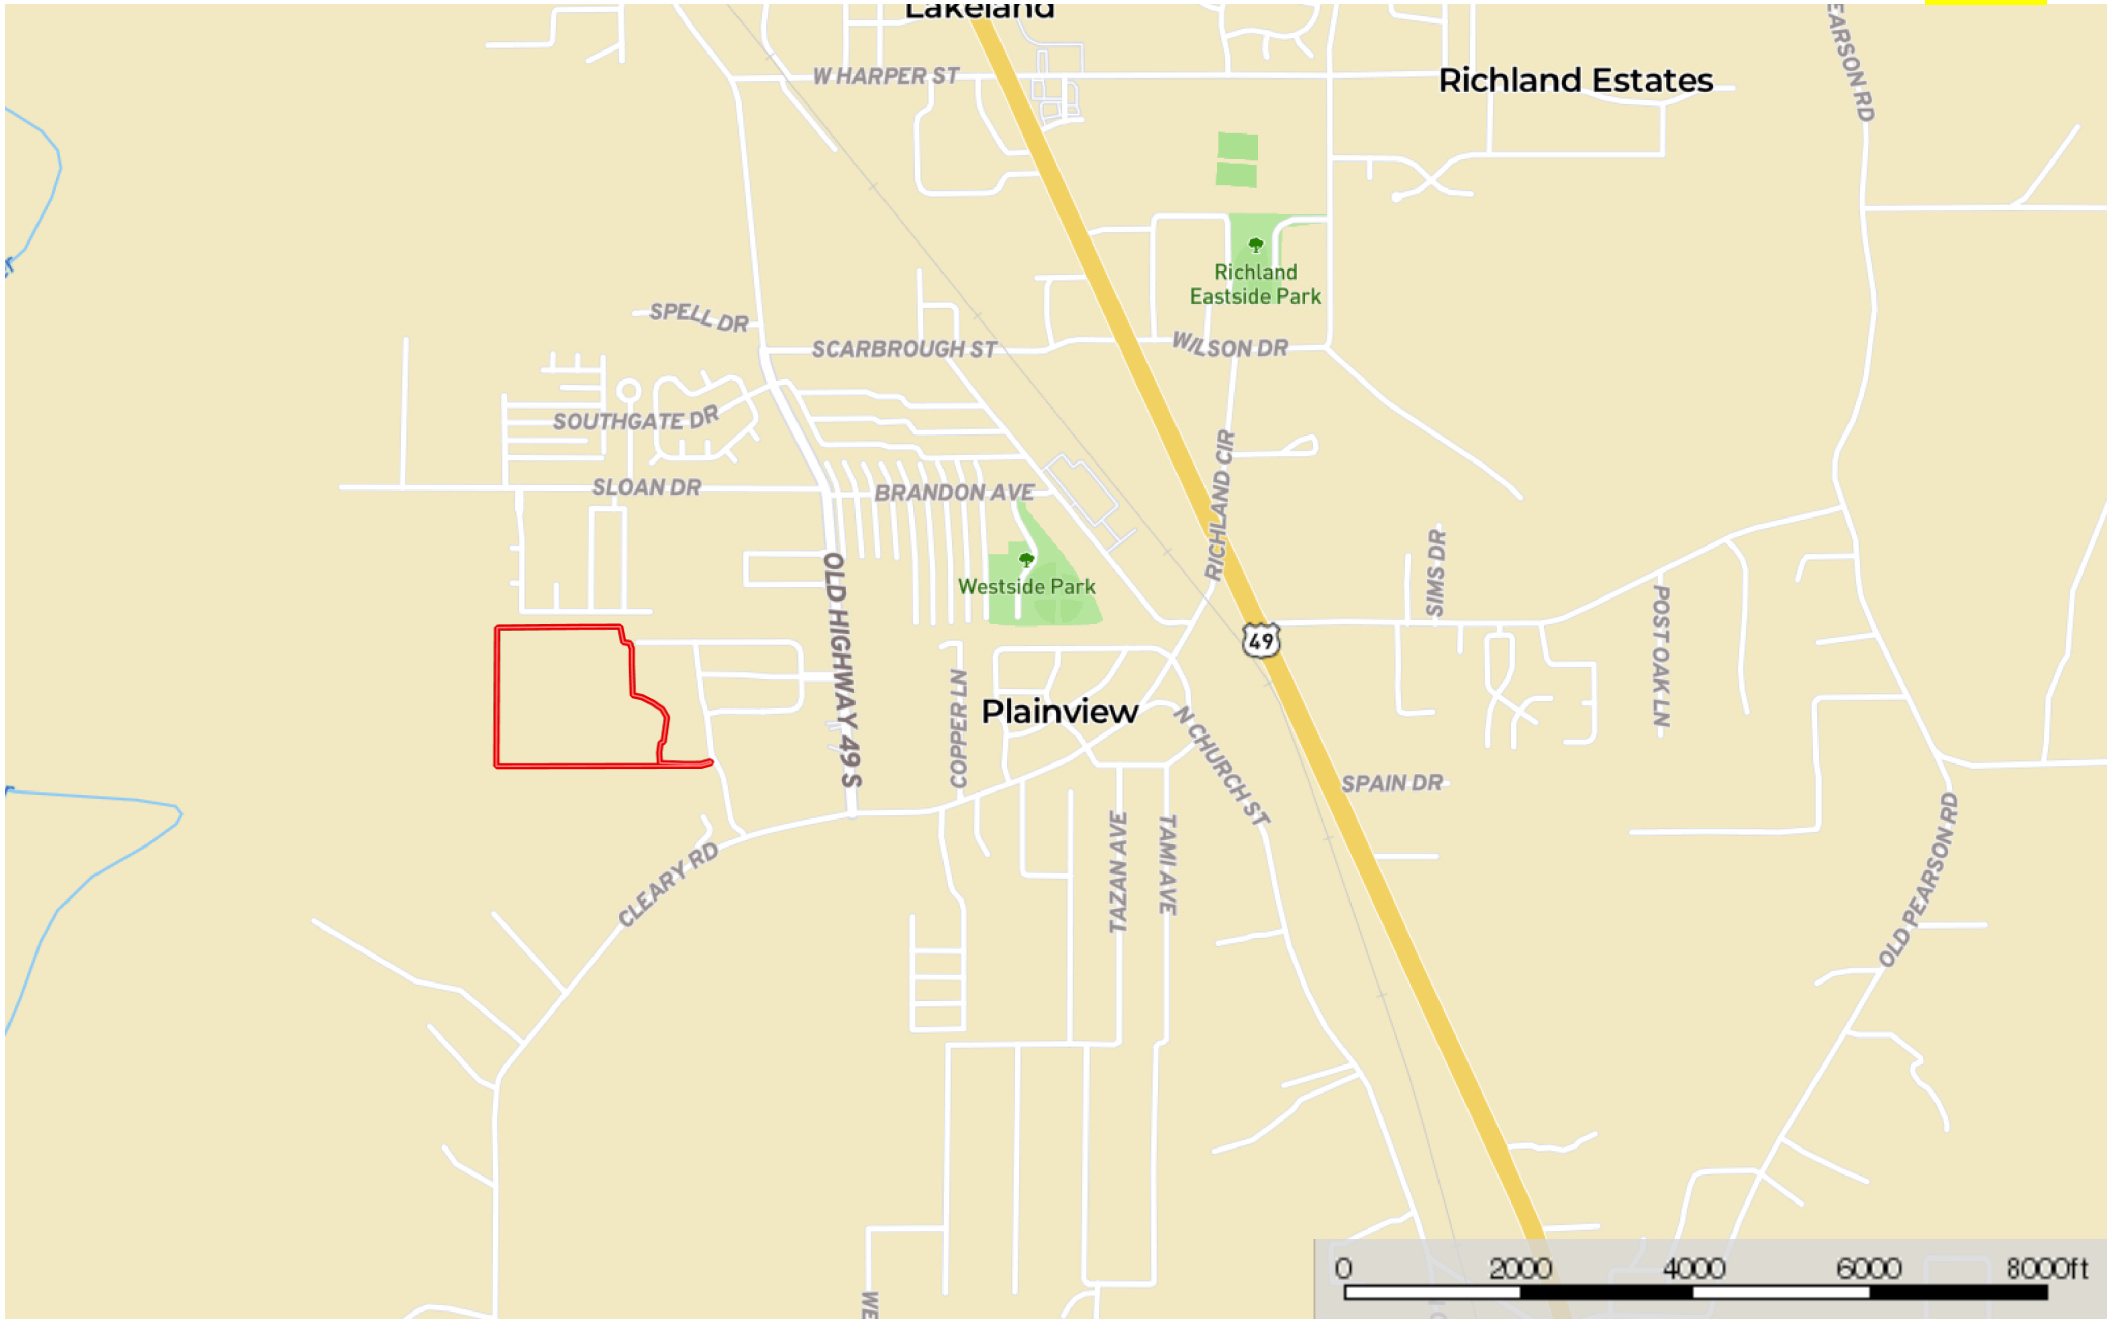

Rankin 45 / Richland
Rankin County, Mississippi, 45 AC +/-

 Boundary

Rankin 45 / Richland

Rankin County, Mississippi, 45 AC +/-

 Boundary

Rankin 45 / Richland
Rankin County, Mississippi, 45 AC +/-

- Boundary
- 100 Year Floodplain
- 500 Year Floodplain
- Floodway
- Special
- Unmapped/Not Included