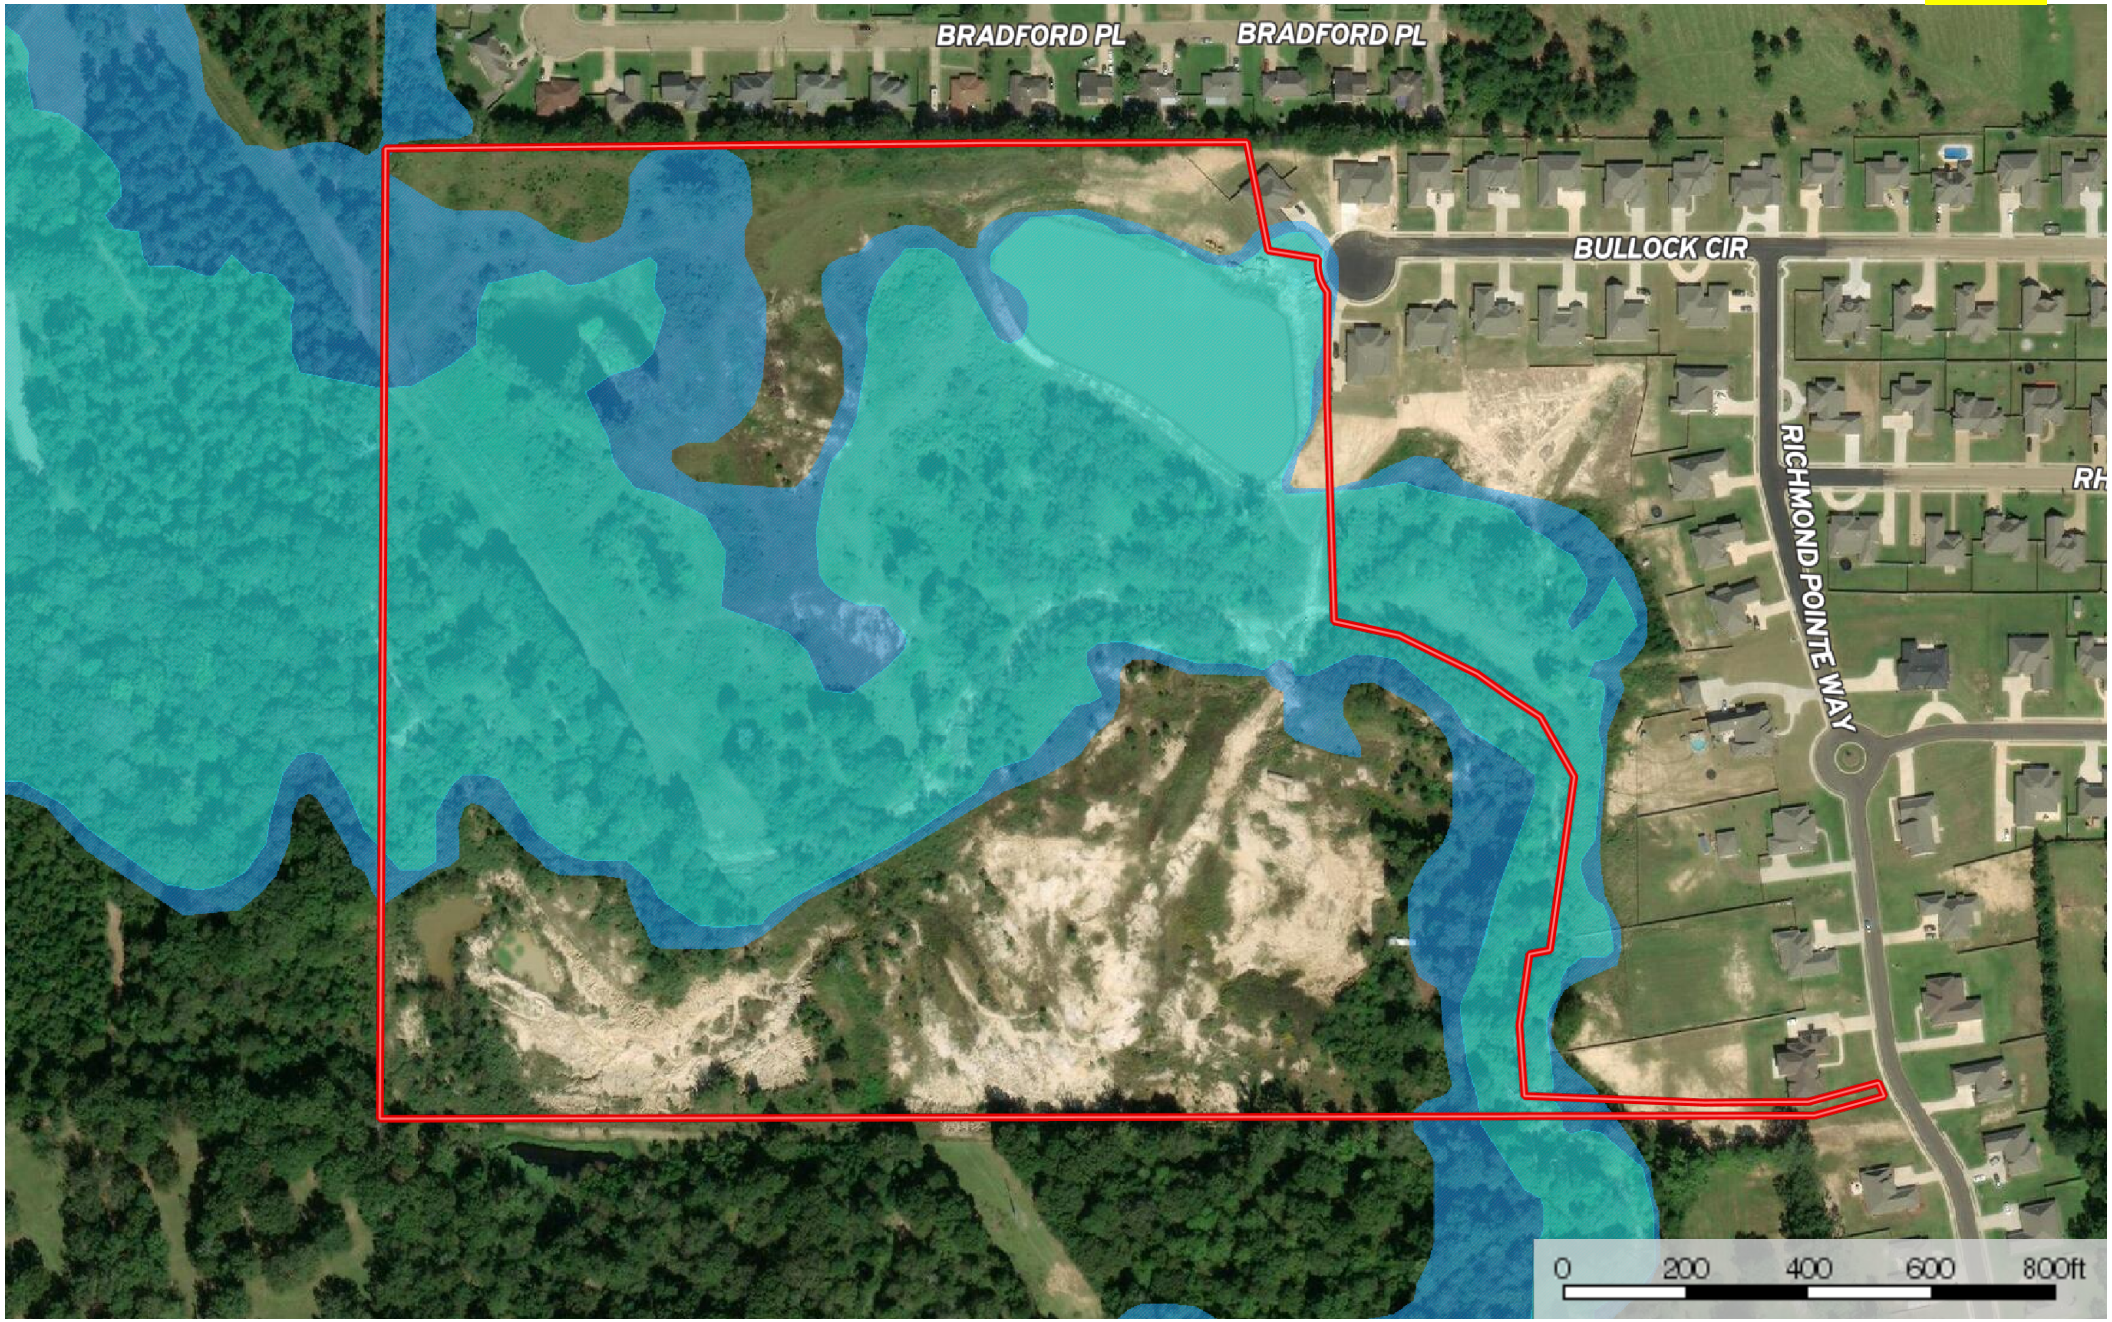

Rankin 45 / Richland
Rankin County, Mississippi, 45 AC +/-

 Boundary

Rankin 45 / Richland

Rankin County, Mississippi, 45 AC +/-

 Boundary

Rankin 45 / Richland
Rankin County, Mississippi, 45 AC +/-

- Boundary
- 100 Year Floodplain
- 500 Year Floodplain
- Floodway
- Special
- Unmapped/Not Included