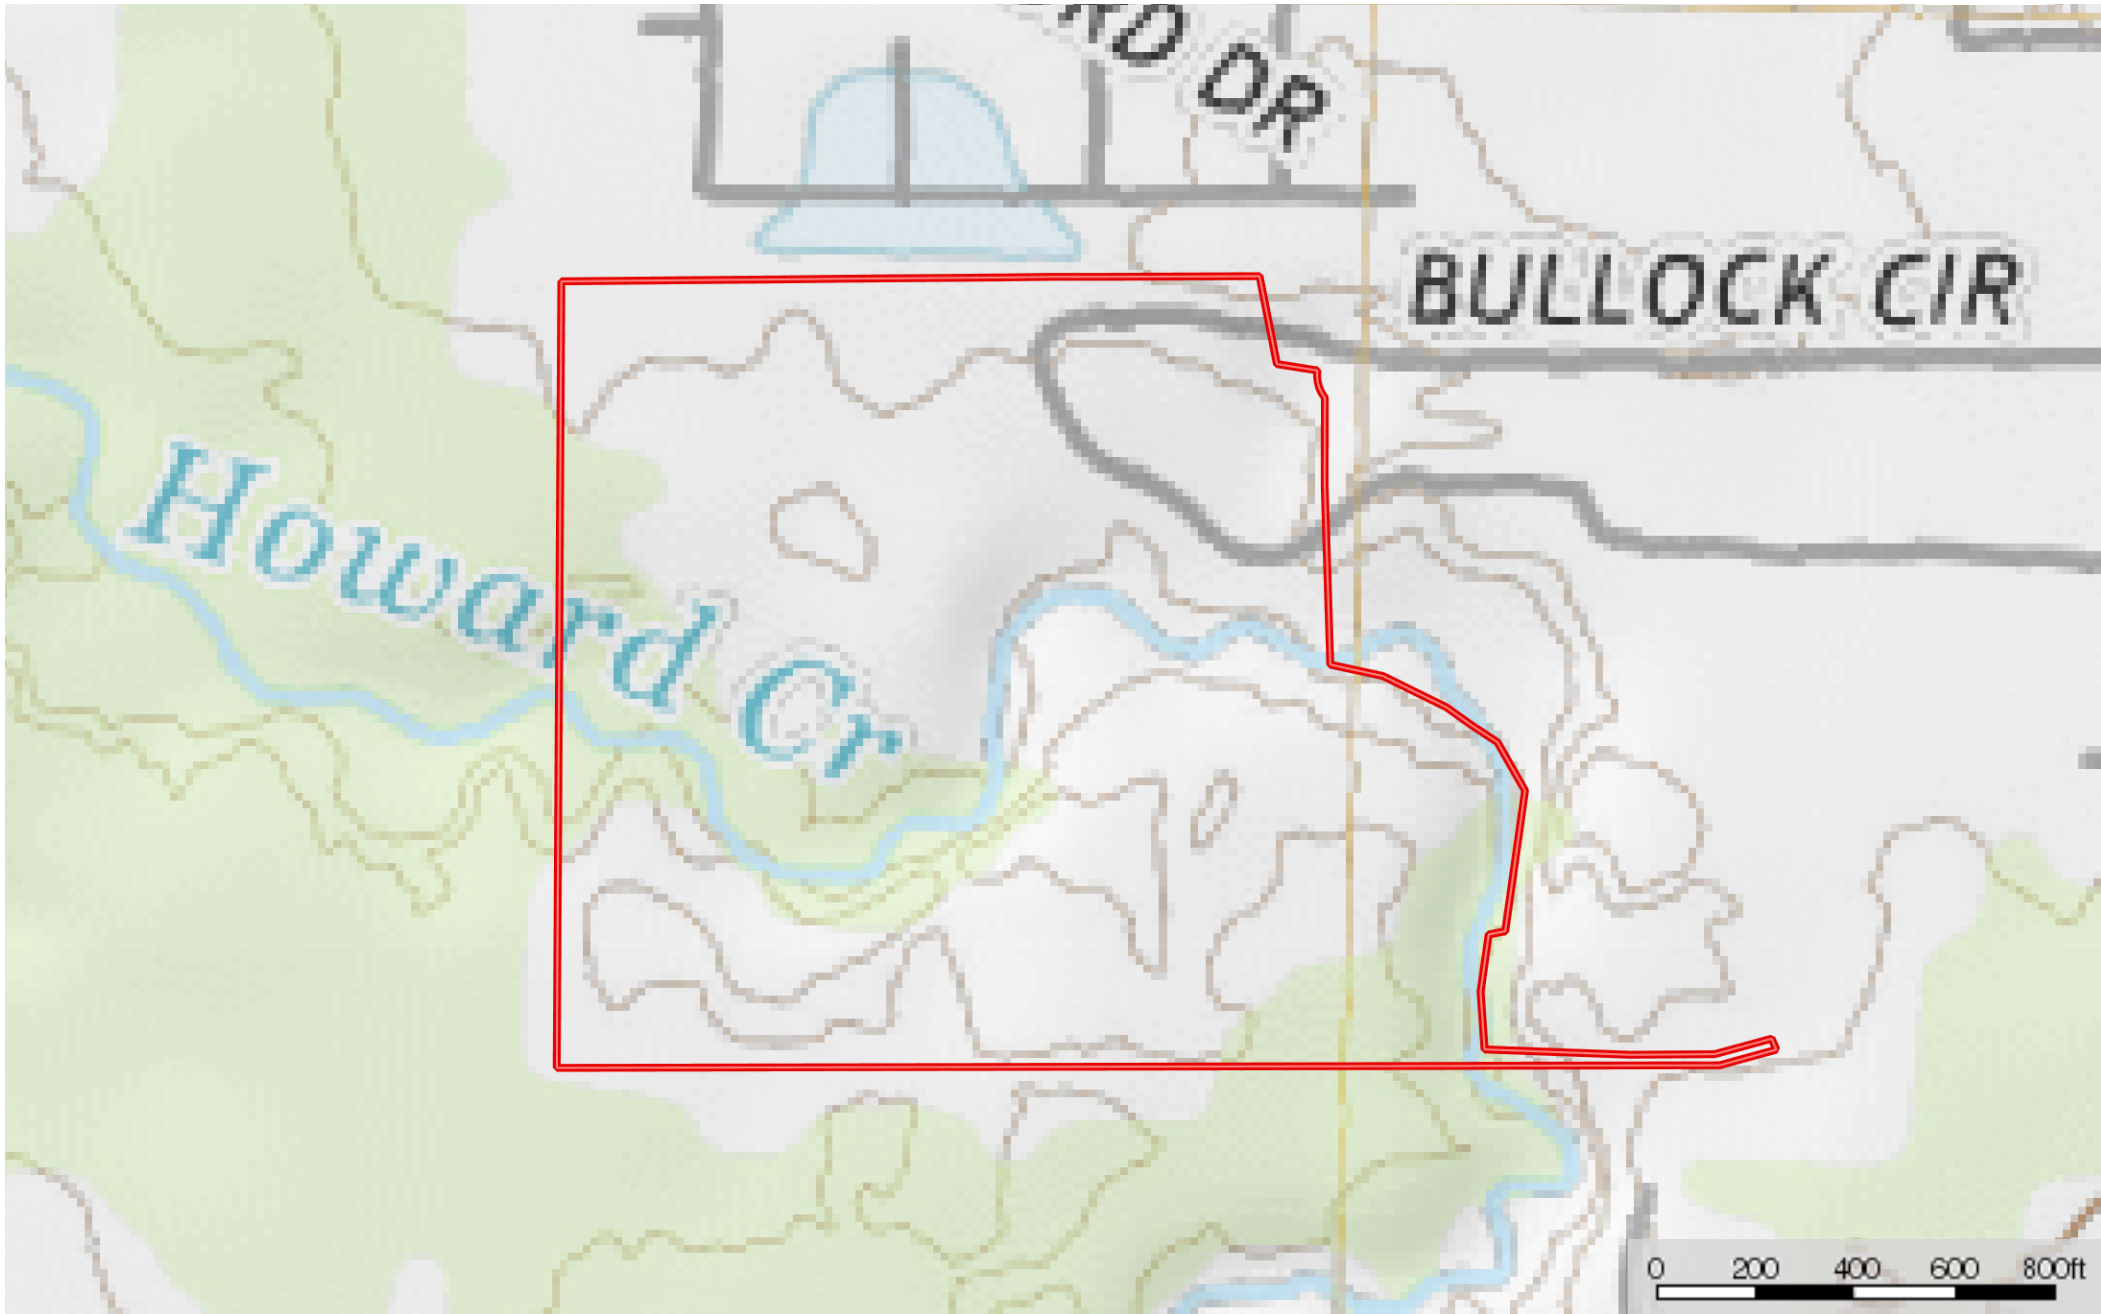

Rankin 45 / Richland
Rankin County, Mississippi, 45 AC +/-

 Boundary

Rankin 45 / Richland

Rankin County, Mississippi, 45 AC +/-

 Boundary

Rankin 45 / Richland
Rankin County, Mississippi, 45 AC +/-

- Boundary
- 100 Year Floodplain
- 500 Year Floodplain
- Floodway
- Special
- Unmapped/Not Included