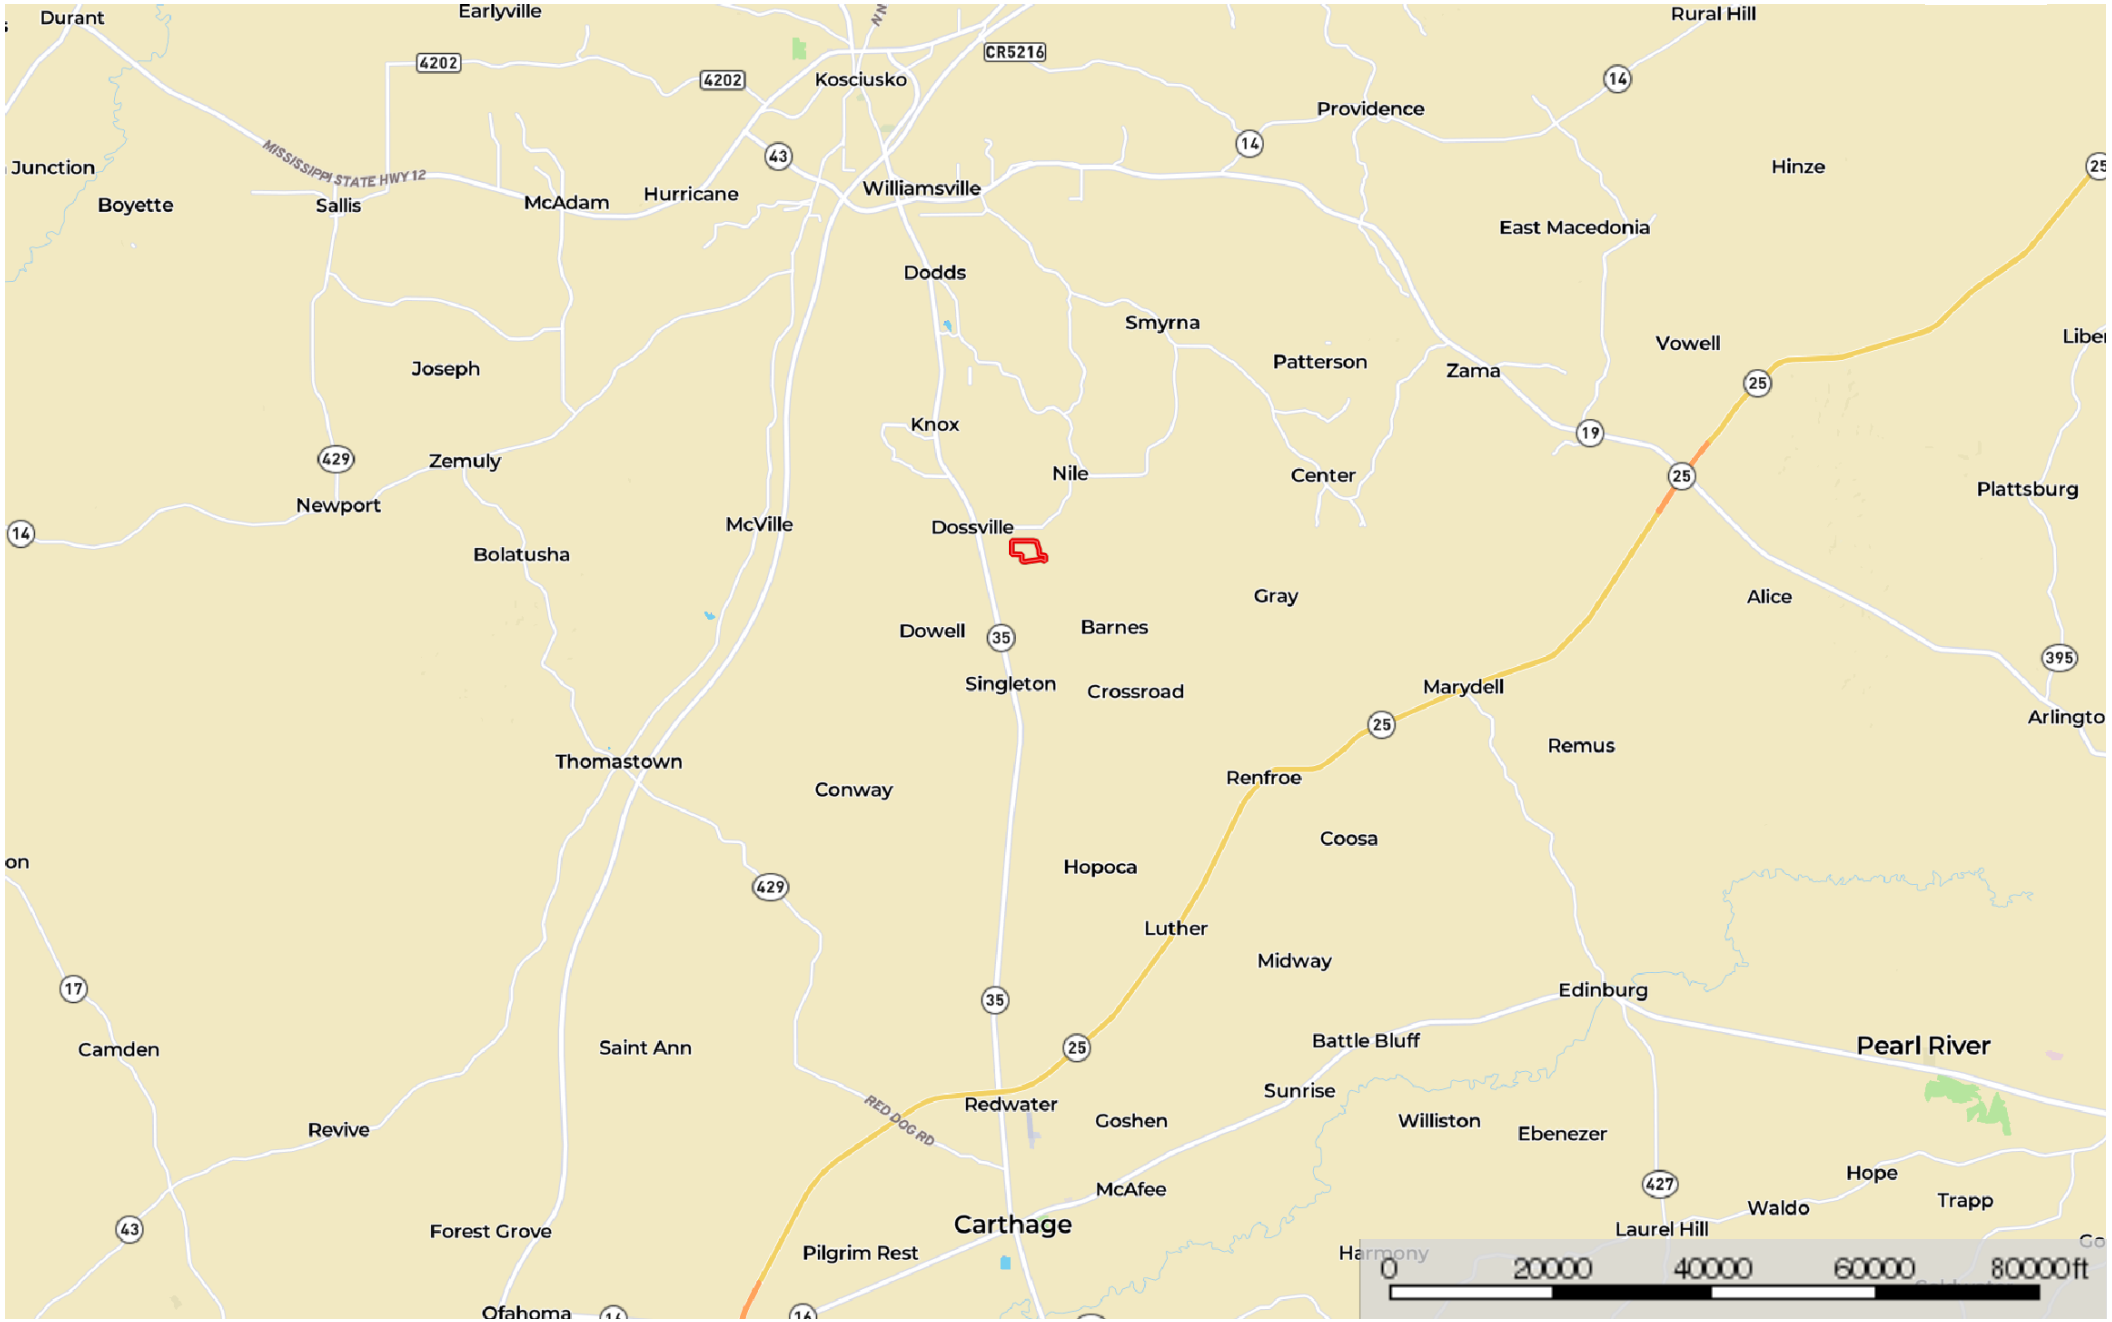

# Leake.122.Cain

Leake County, Mississippi, 122 AC +/-

Boundary

**Leake.122.Cain**  
Leake County, Mississippi, 122 AC +/-

 Boundary

**Leake.122.Cain**  
Leake County, Mississippi, 122 AC +/-

 Boundary