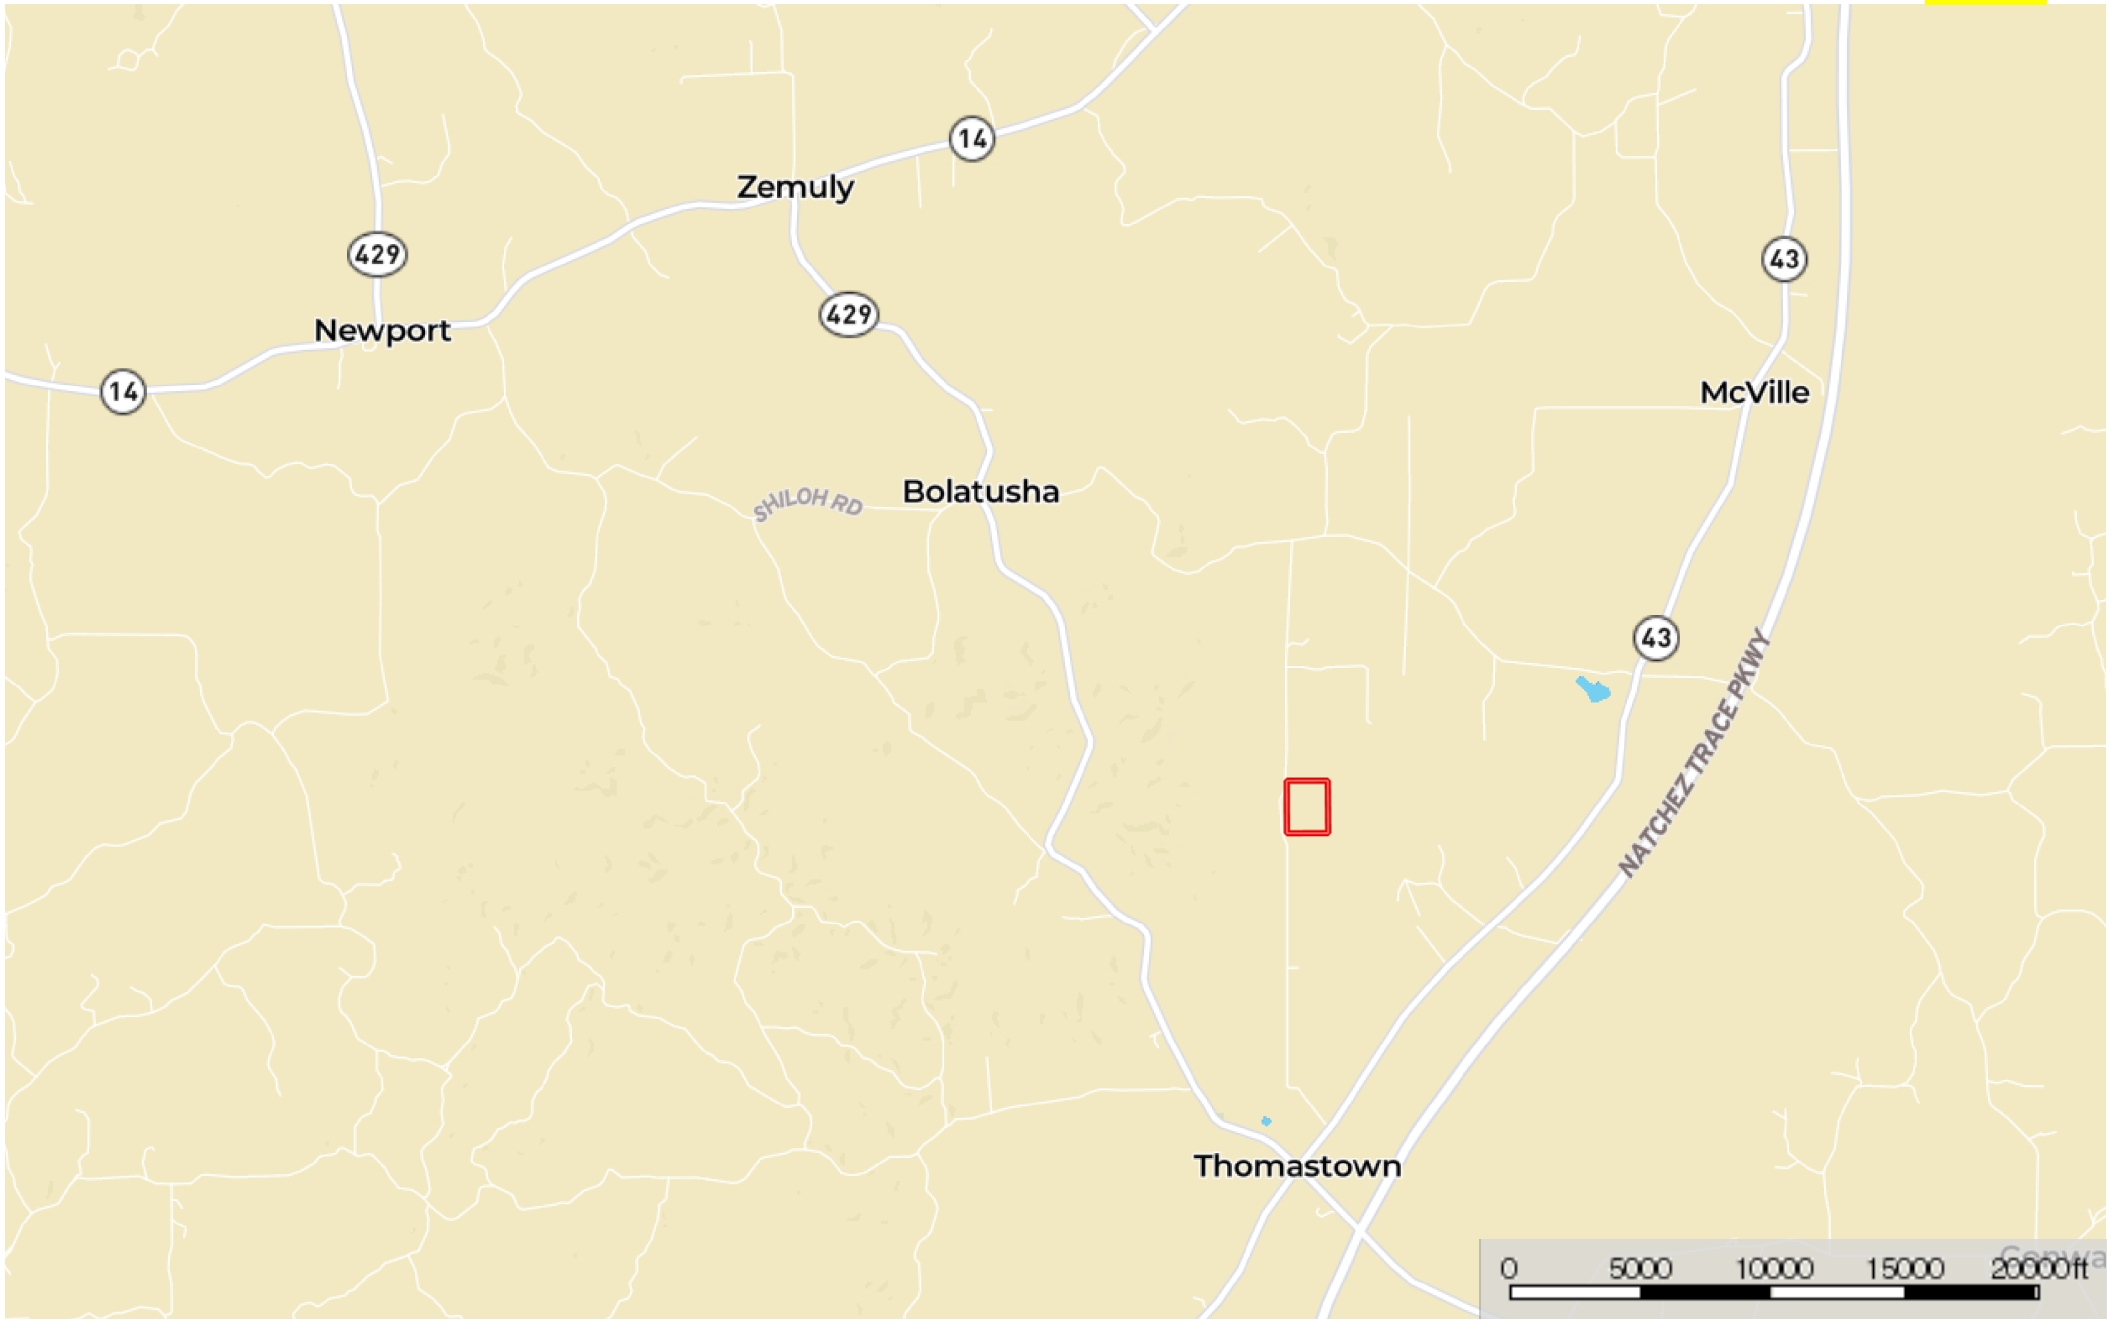

Leake 50 / Wade
Leake County, Mississippi, 50 AC +/-

 Boundary

 Boundary

 Boundary