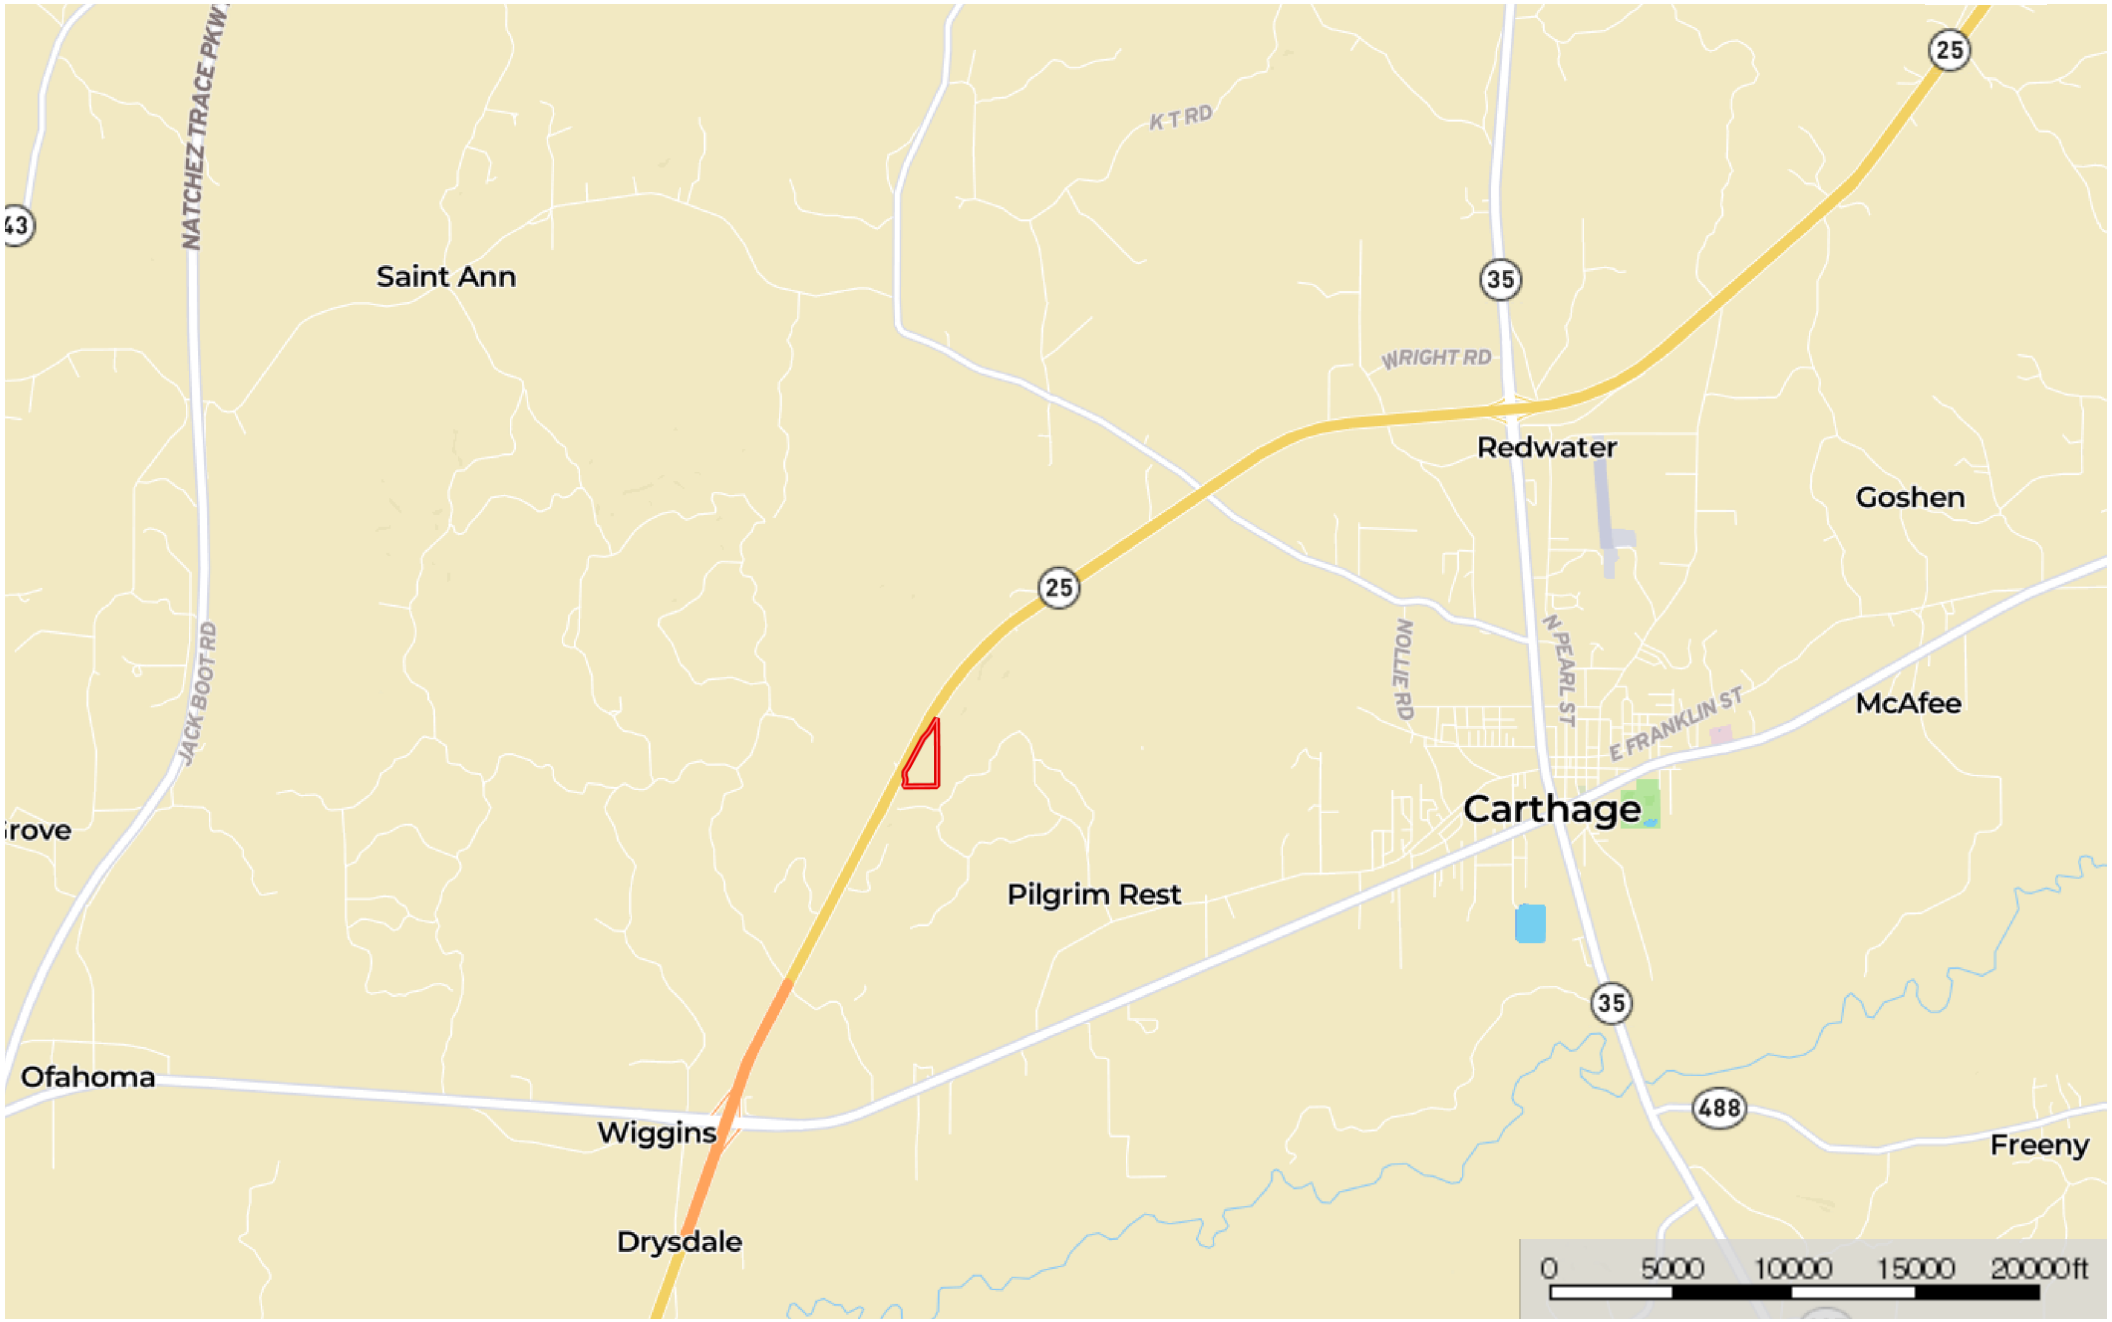

**Leake 38 / Wade**  
Leake County, Mississippi, 38 AC +/-

 Boundary

**Leake 38 / Wade**  
Leake County, Mississippi, 38 AC +/-

 Boundary

**Leake 38 / Wade**  
Leake County, Mississippi, 38 AC +/-

 Boundary