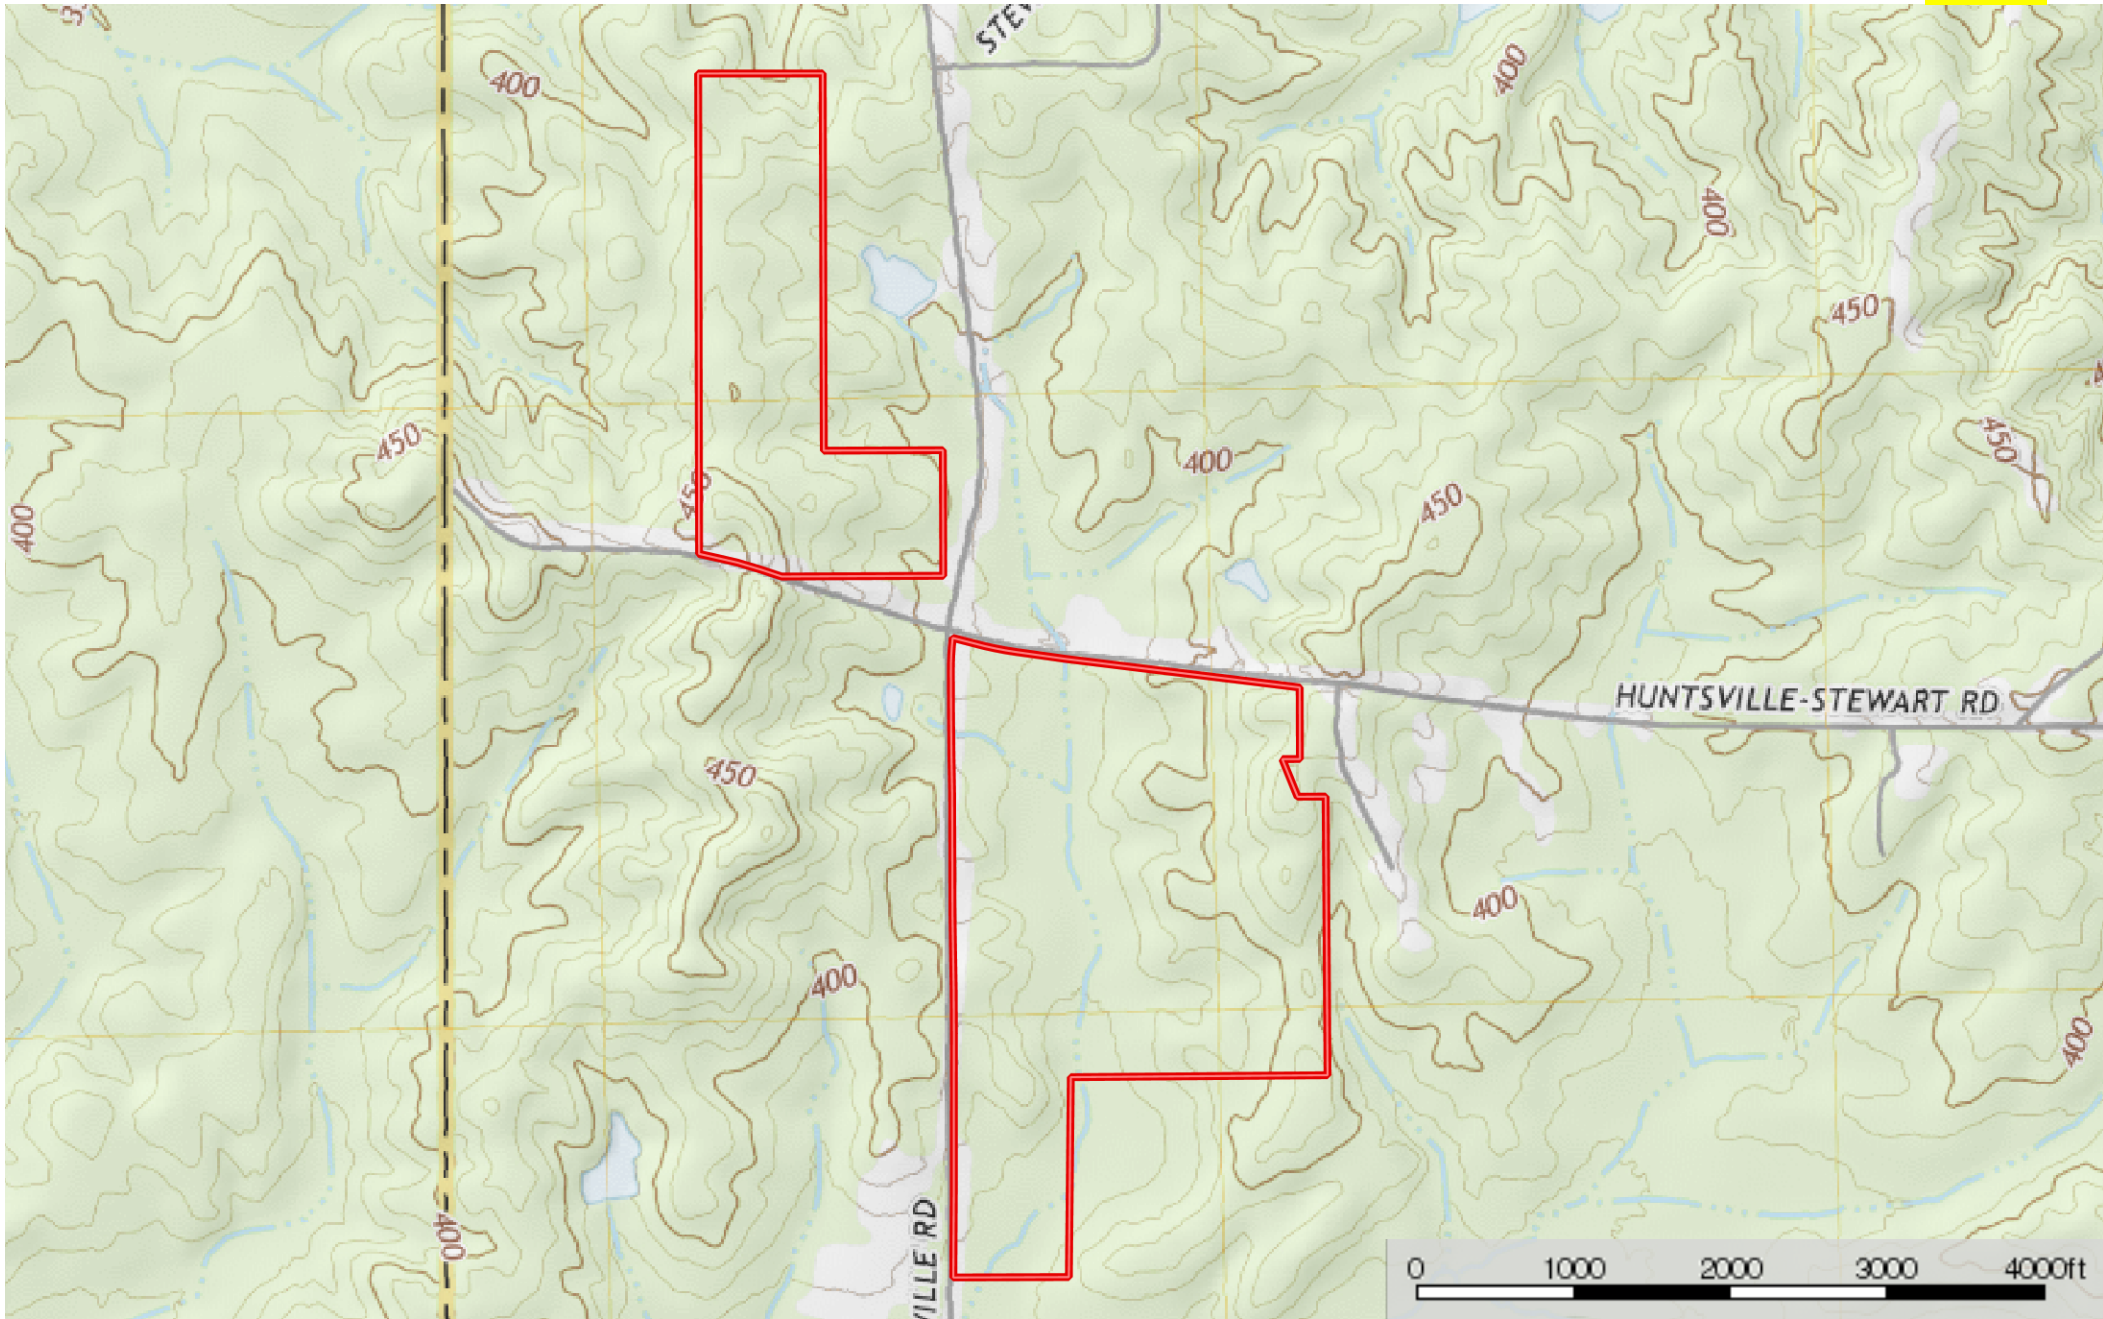

**Choctaw 161 / Wade**  
Choctaw County, Mississippi, 161 AC +/-

 Boundary

# Choctaw 161 / Wade

Choctaw County, Mississippi, 161 AC +/-

 Boundary