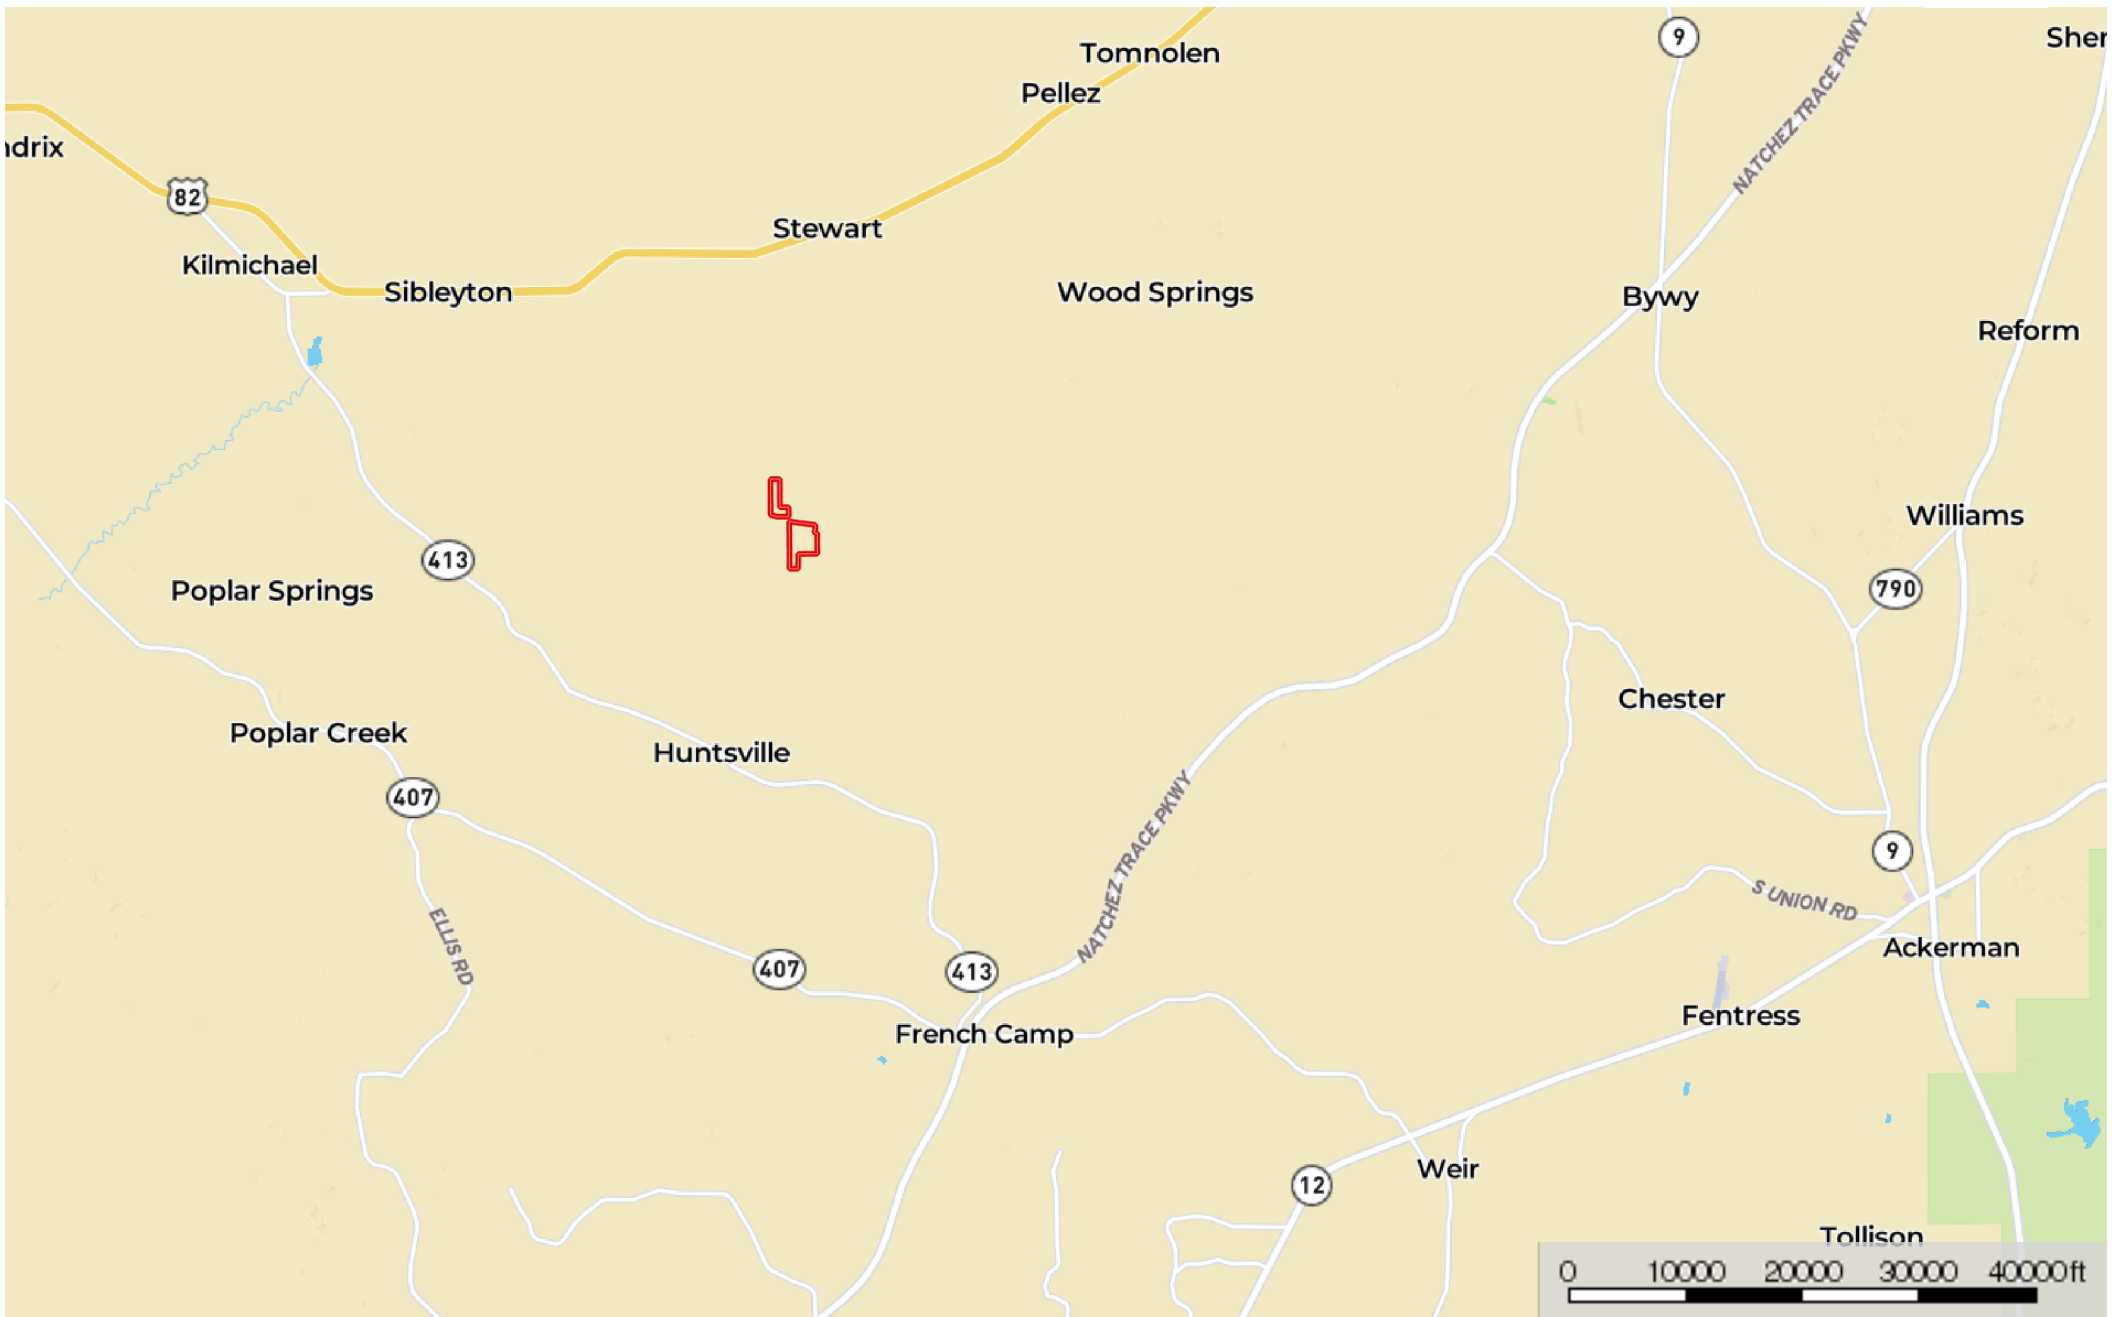

**Choctaw 161 / Wade**  
Choctaw County, Mississippi, 161 AC +/-

 Boundary

# Choctaw 161 / Wade

Choctaw County, Mississippi, 161 AC +/-

 Boundary