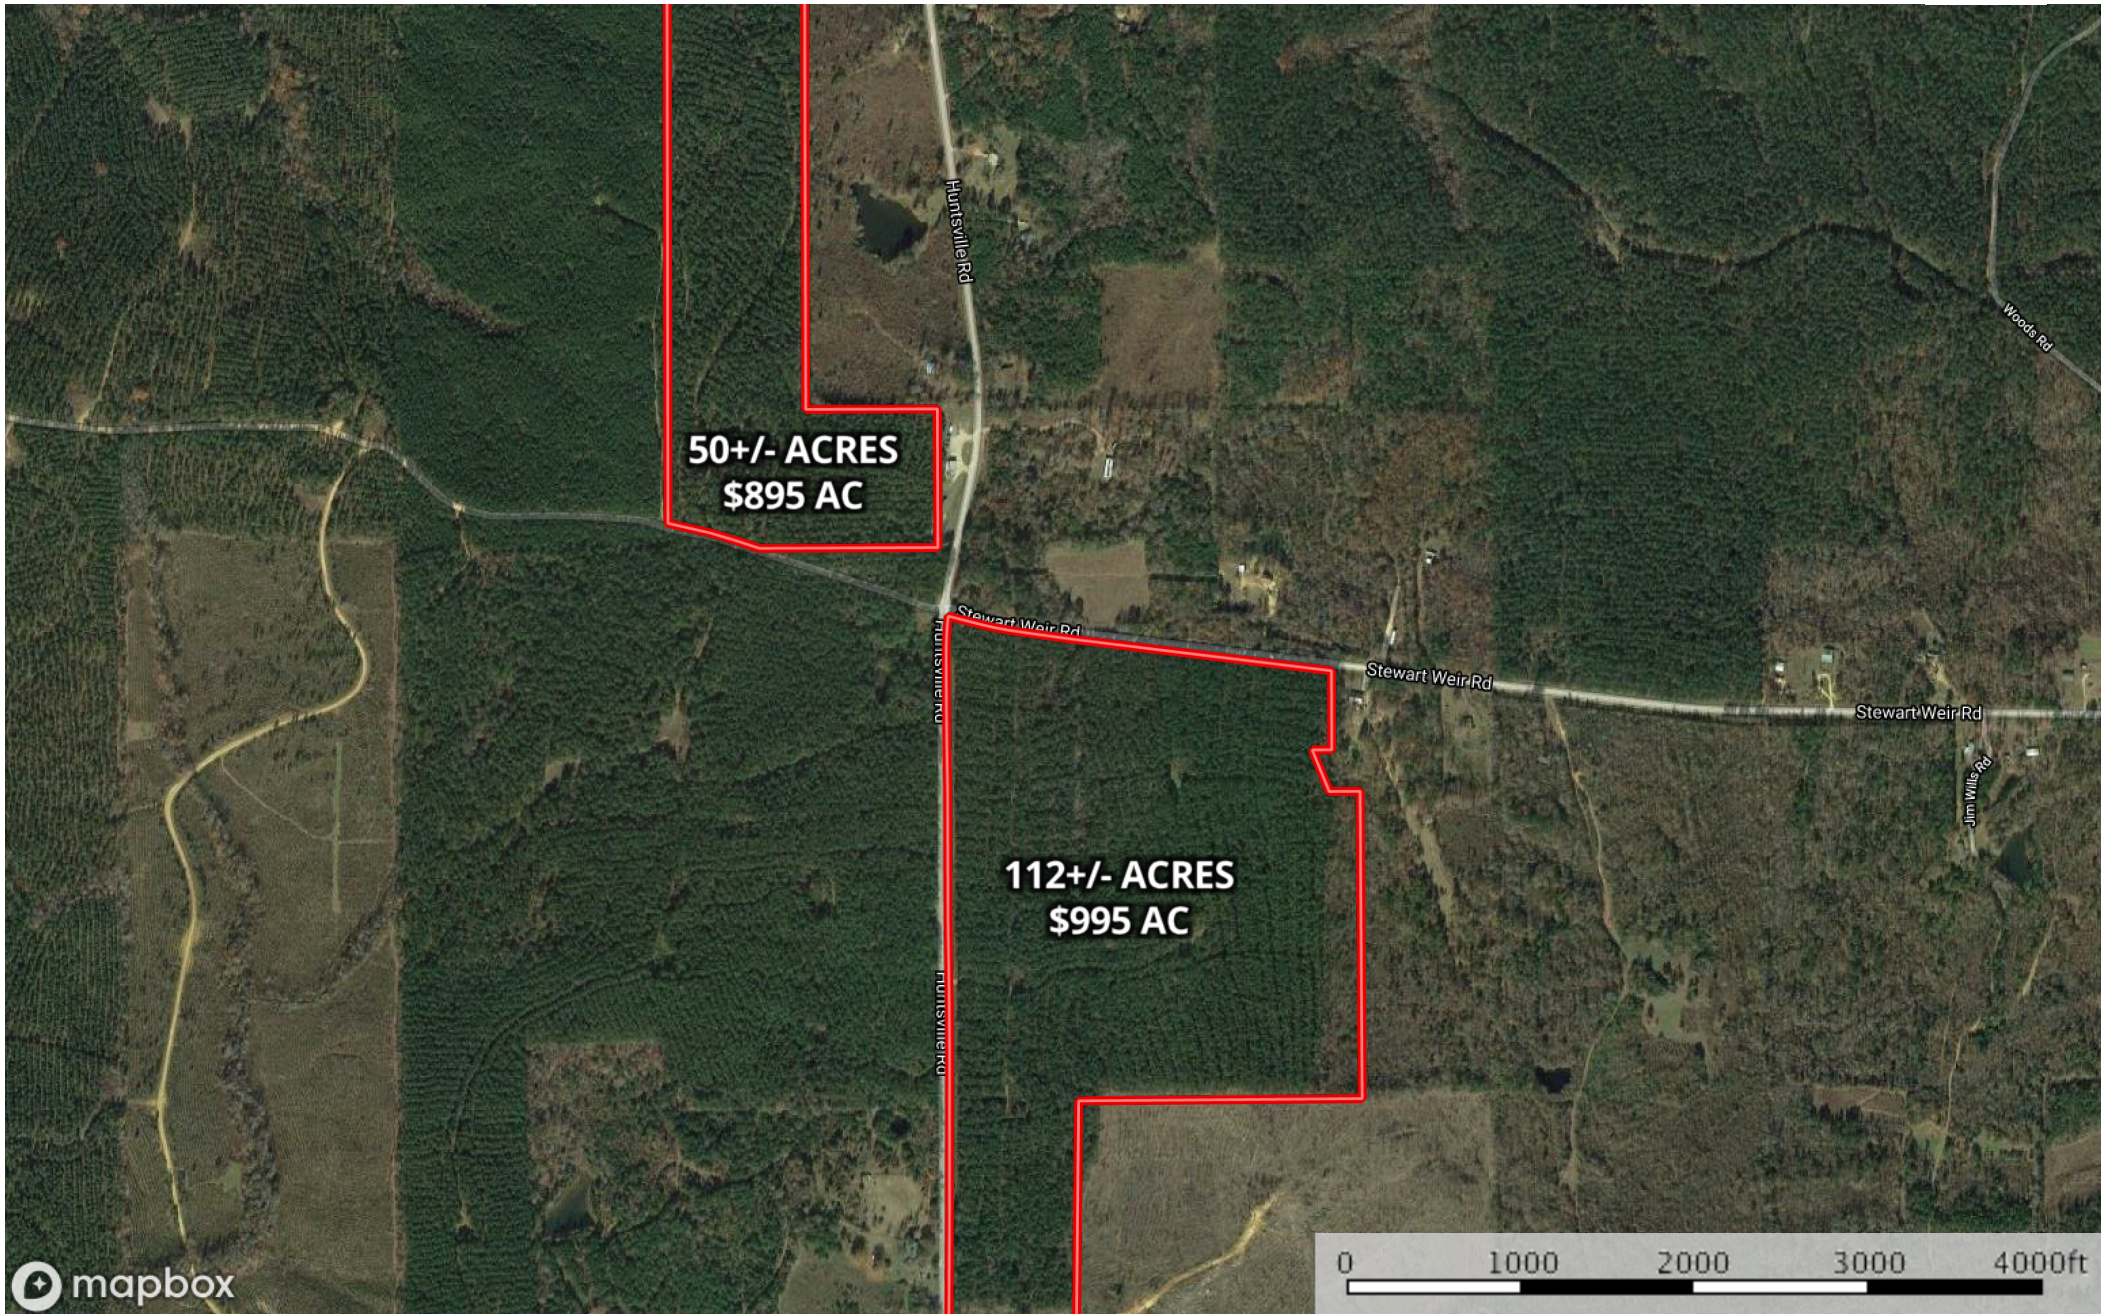

**Choctaw 161 / Wade**  
Choctaw County, Mississippi, 161 AC +/-

 Boundary

# Choctaw 161 / Wade

Choctaw County, Mississippi, 161 AC +/-

 Boundary