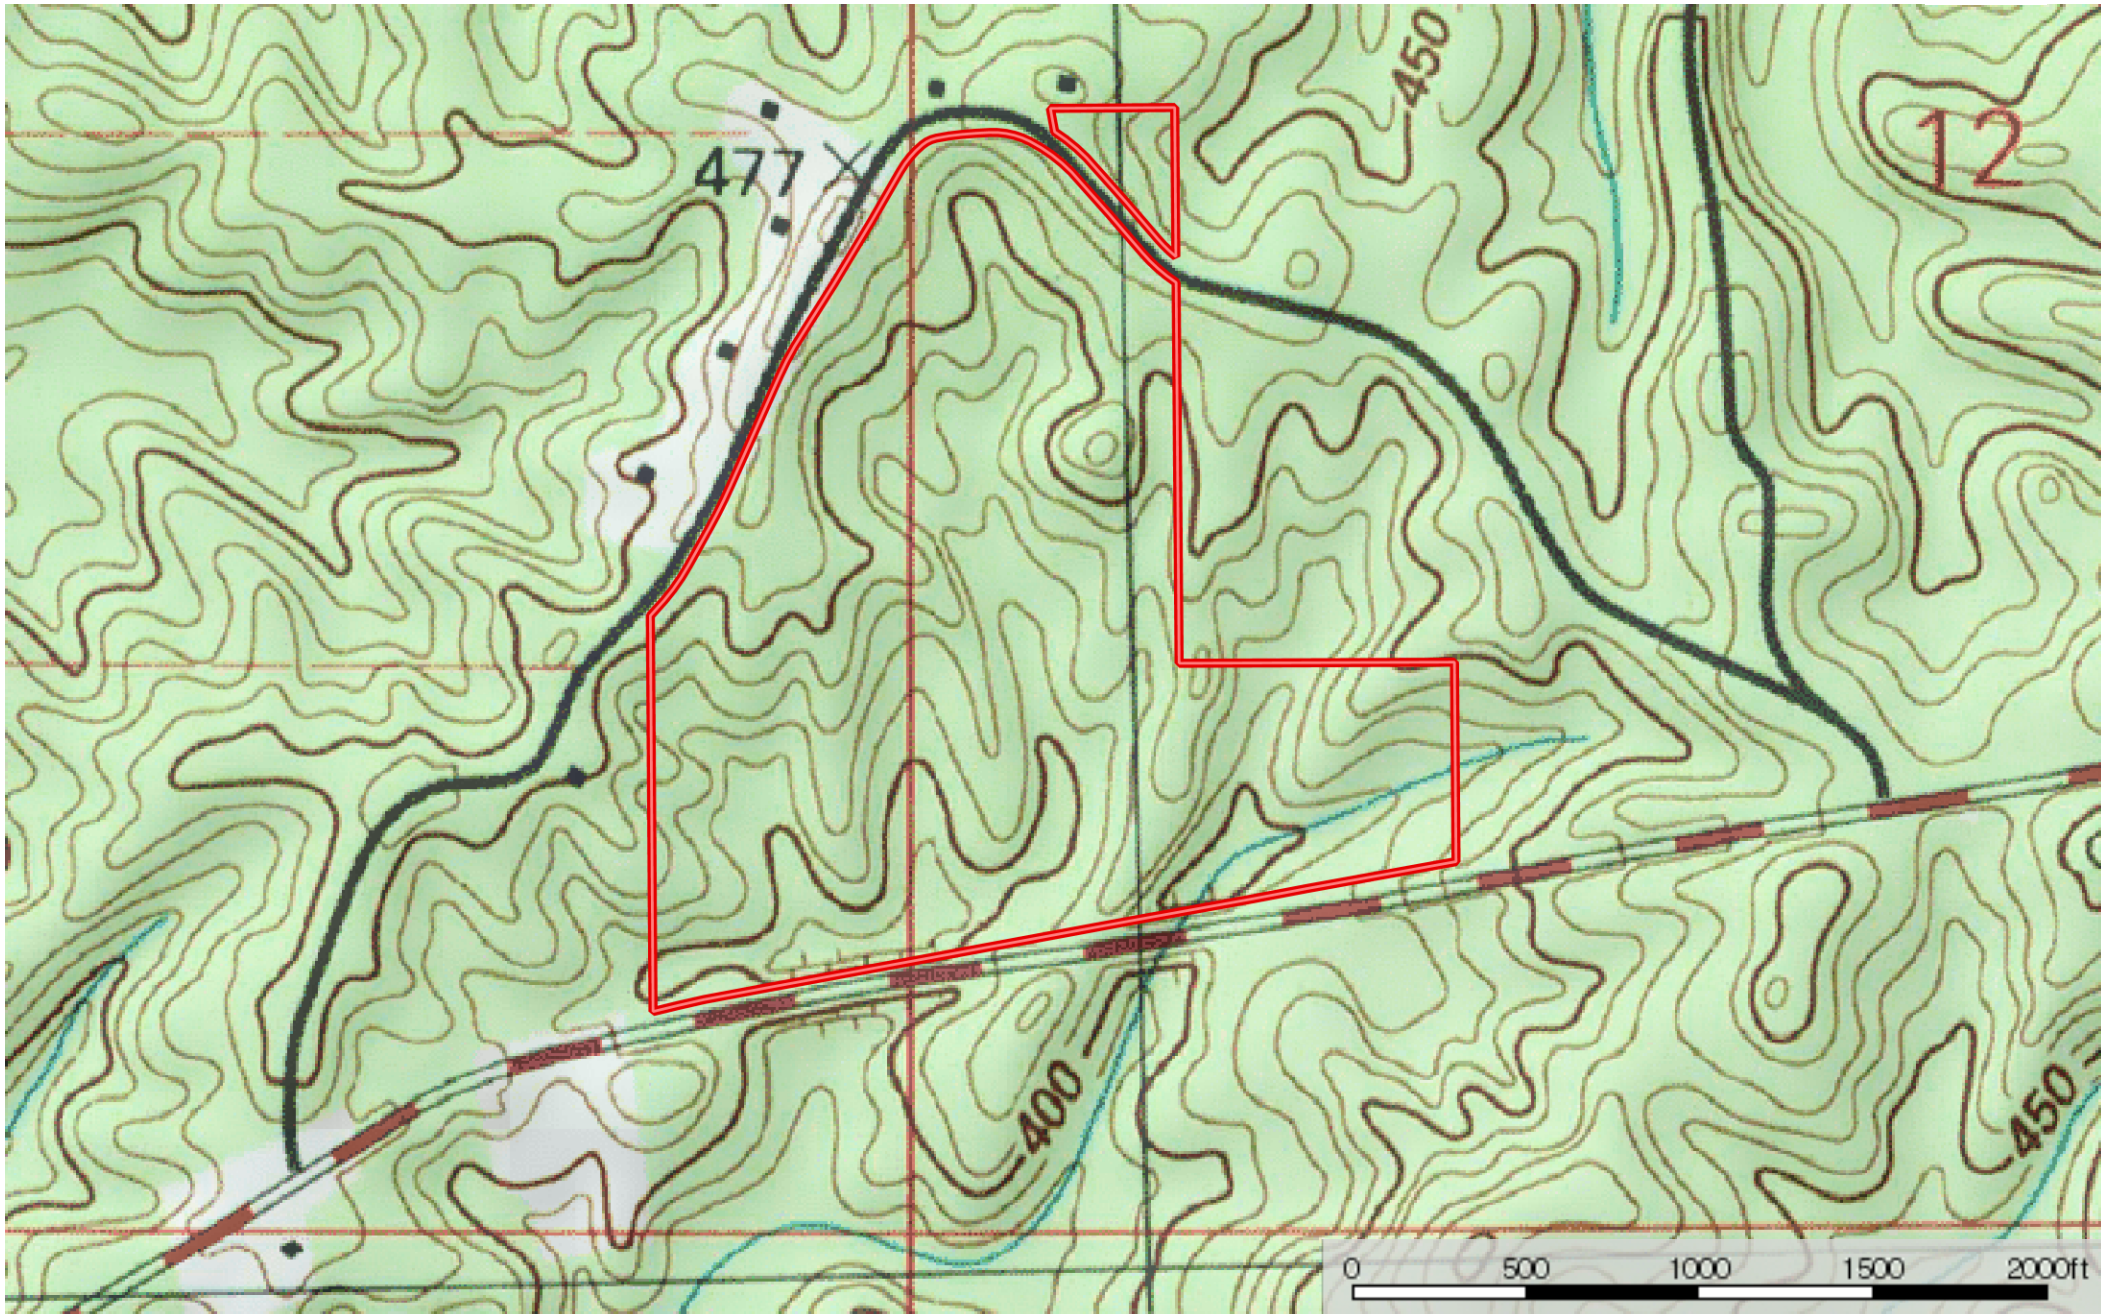

**Attala 56.5 / Wade**  
Attala County, Mississippi, 56.5 AC +/-

 Boundary

**Attala 56.5 / Wade**  
Attala County, Mississippi, 56.5 AC +/-

 Boundary

# Attala 56.5 / Wade

Attala County, Mississippi, 56.5 AC +/-

 Boundary