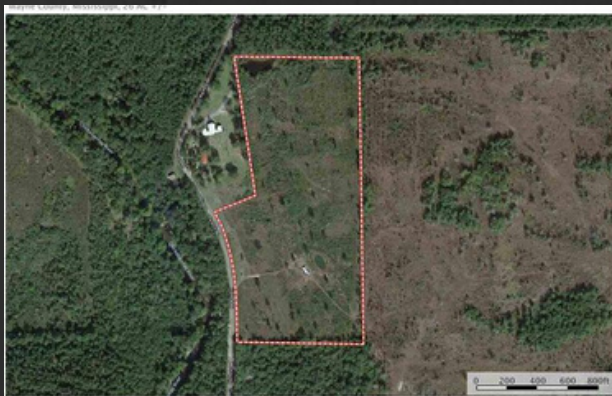

**\$57,200**  
**+/- 26 Acres**  
**Wayne County, MS**

LAND SALES - TIMBER - LAND MANAGEMENT

**BACKWOODS**  
LAND CO.

WWW.BACKWOODSLAND.COM (601) 209-4882

Wayne County +/-26 Acres- Great tract of recreational/hunting land in eastern Wayne County. Paved road frontage, interior trails, food plots, small pond and metal shed.