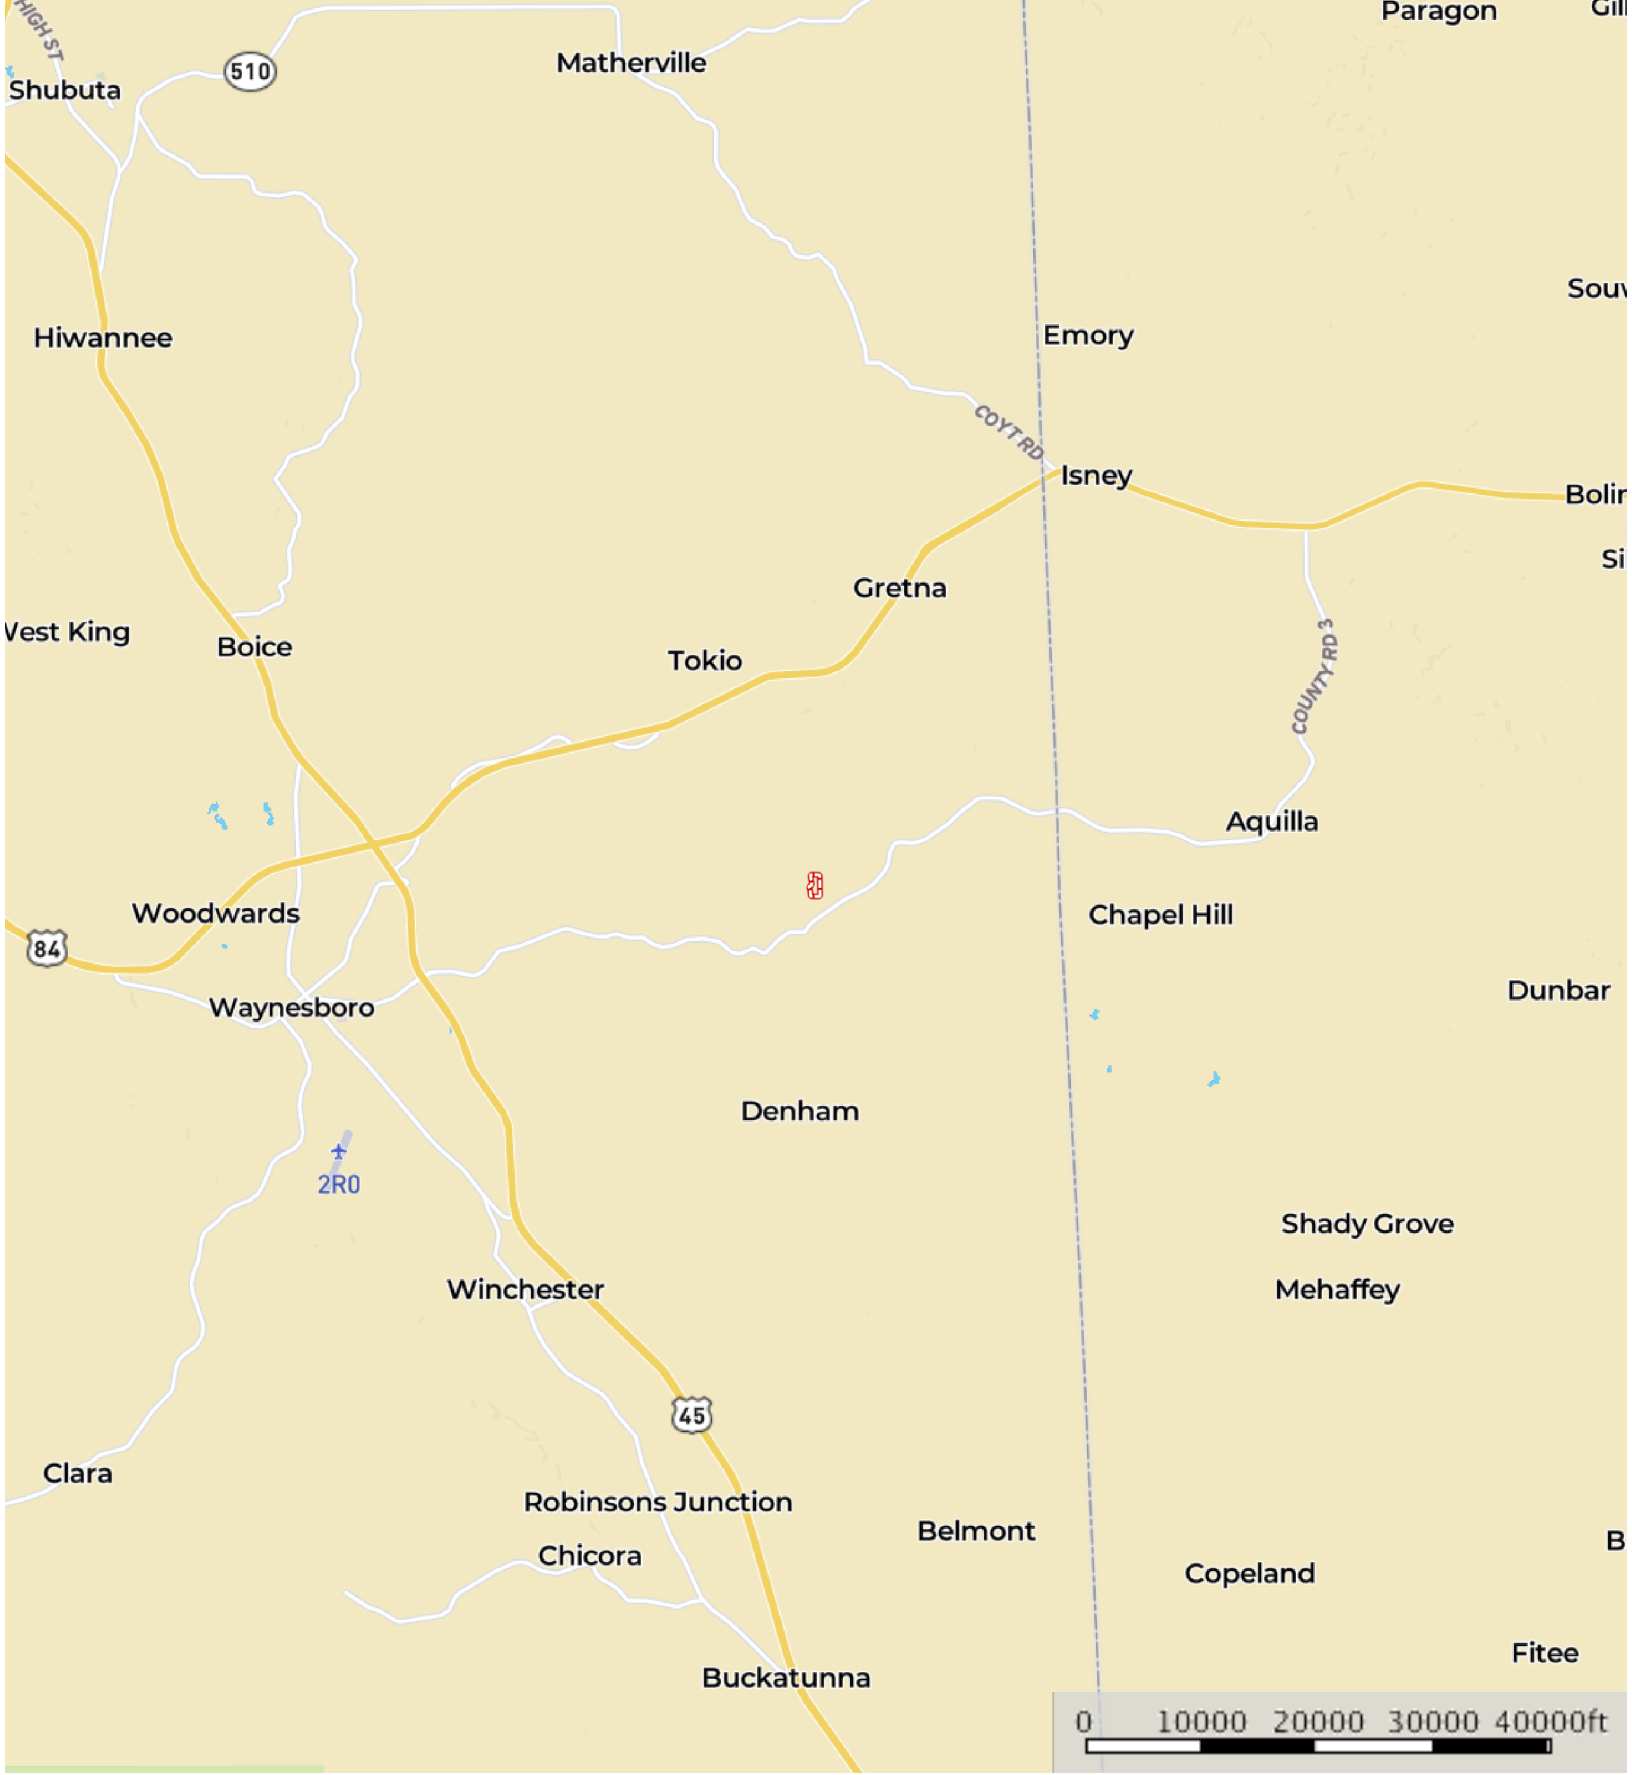

# Wayne.26.McIlwain

Wayne County, Mississippi, 26 AC +/-

 Boundary

 Boundary

 Boundary