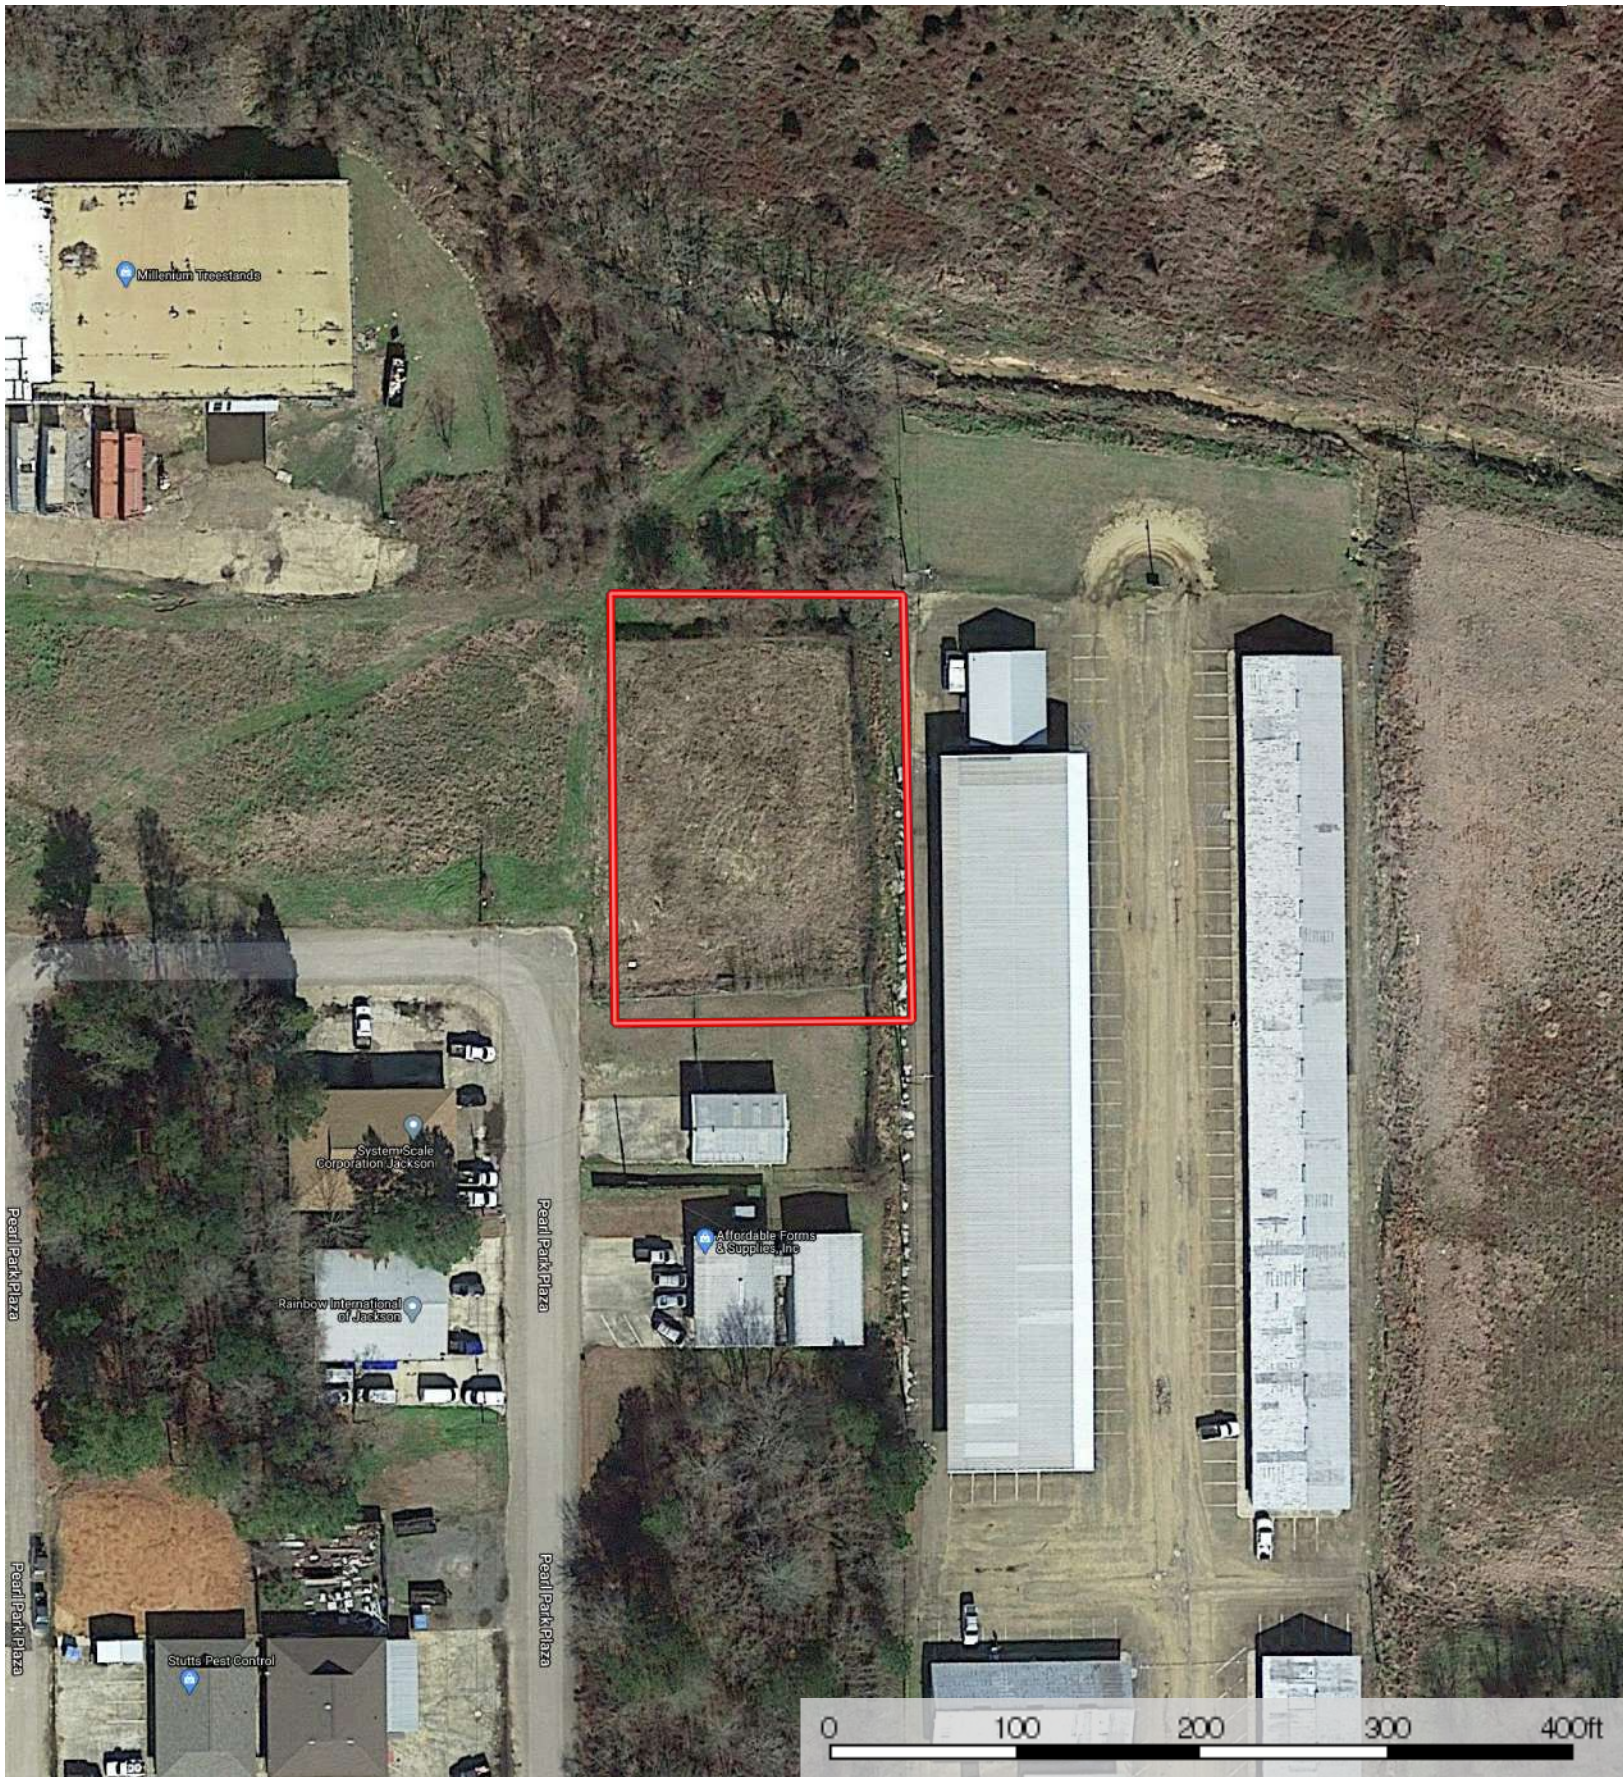

# Pearl Commerical Lot - Huff

Rankin County, Mississippi, 0.53 AC +/-

 Boundary