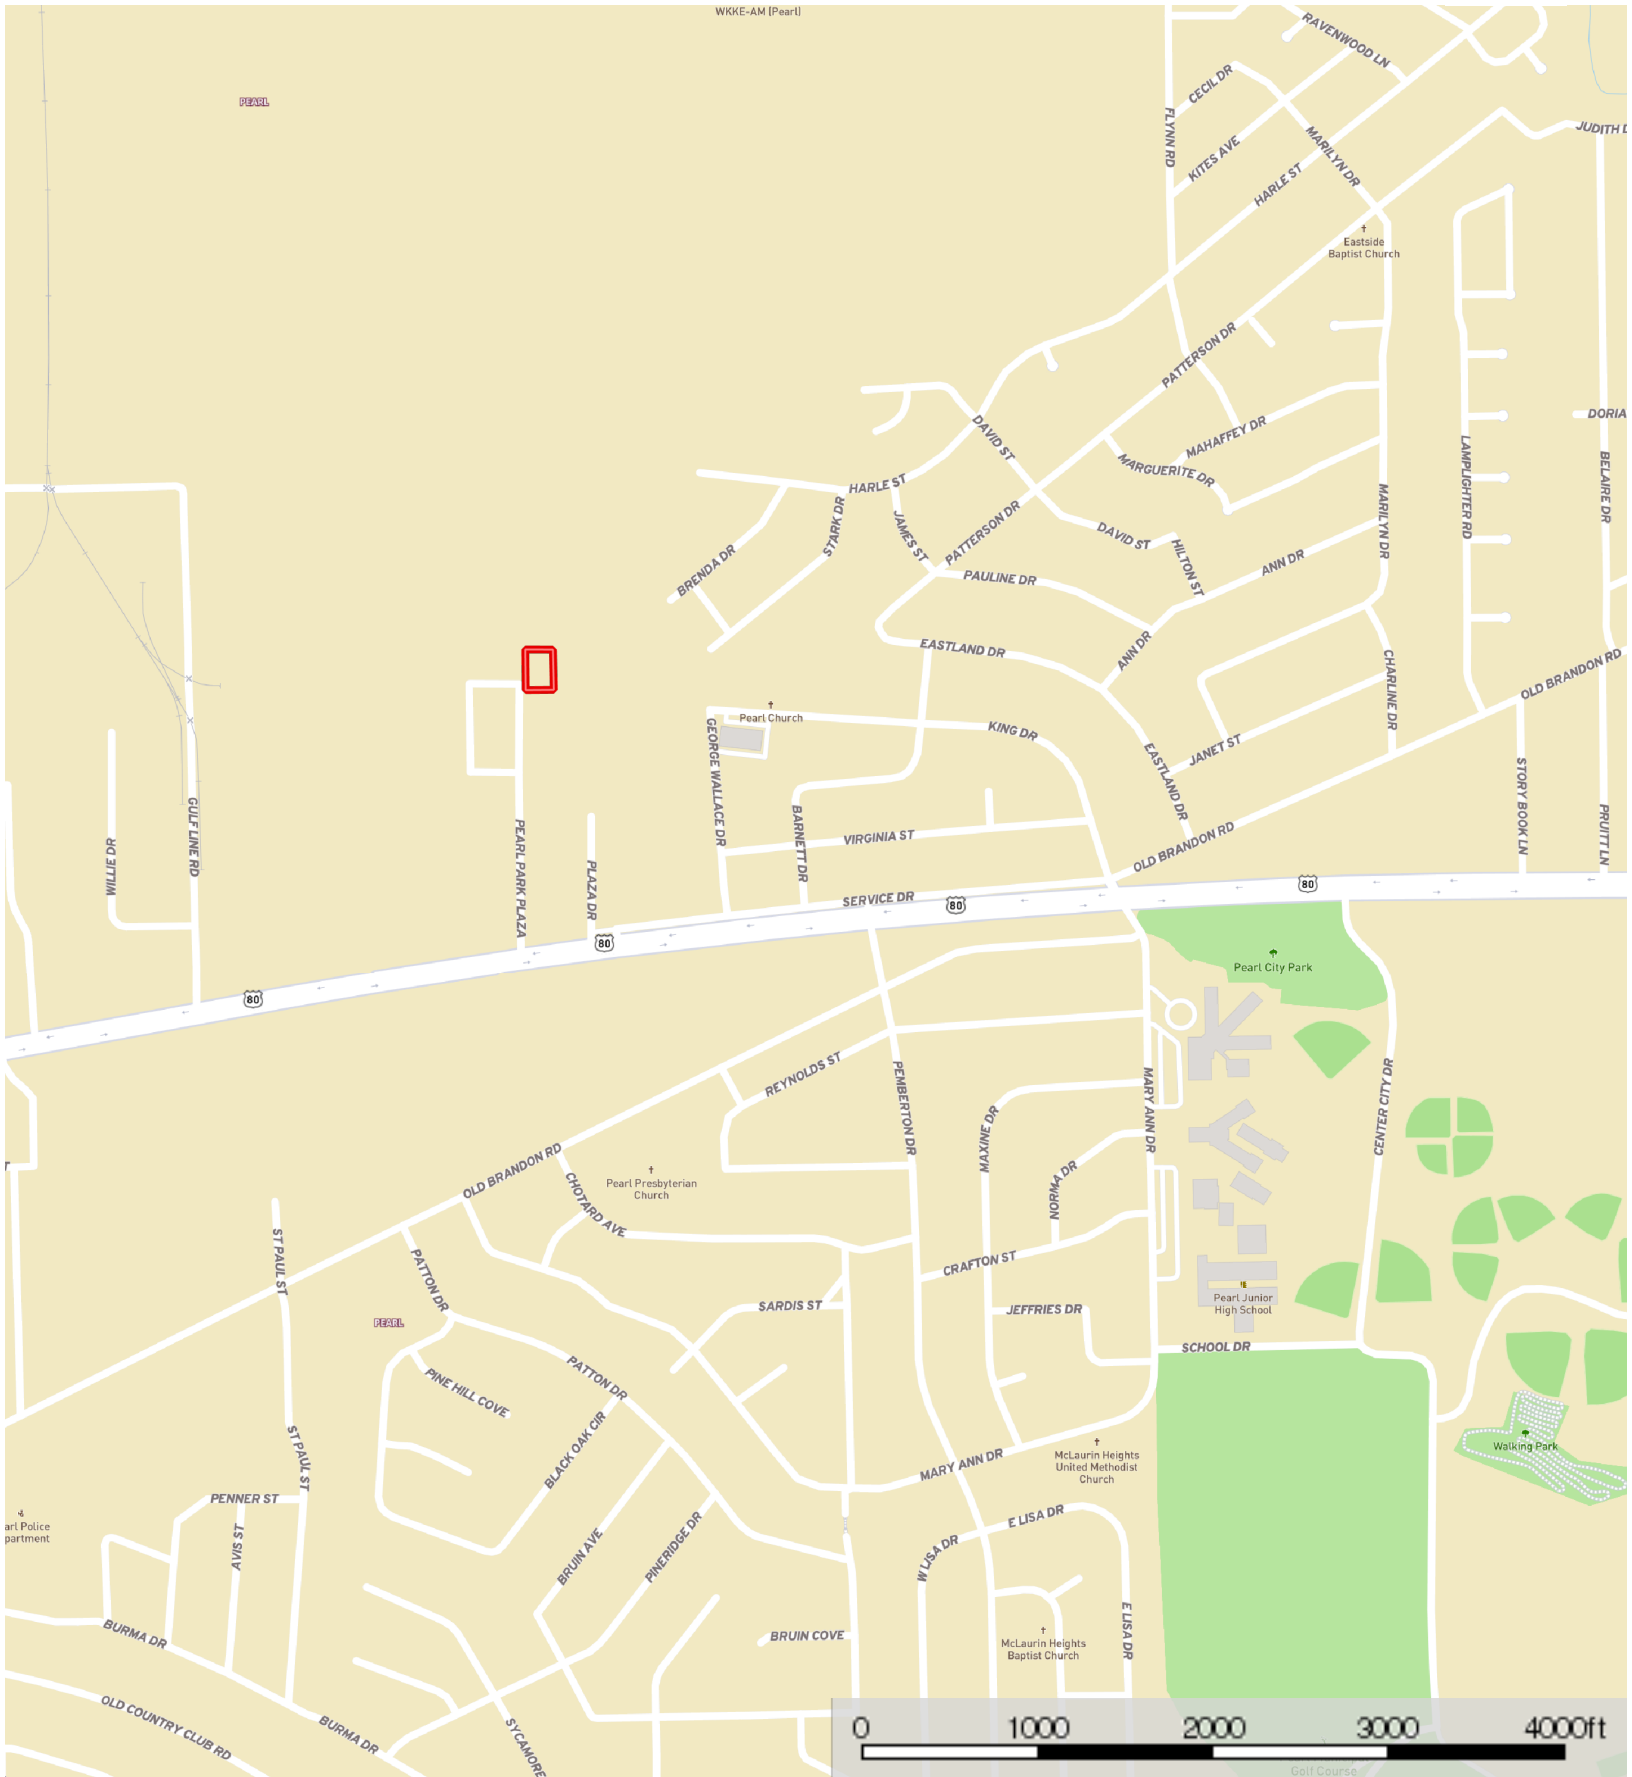

# Pearl Commerical Lot - Huff

Rankin County, Mississippi, 0.53 AC +/-

 Boundary