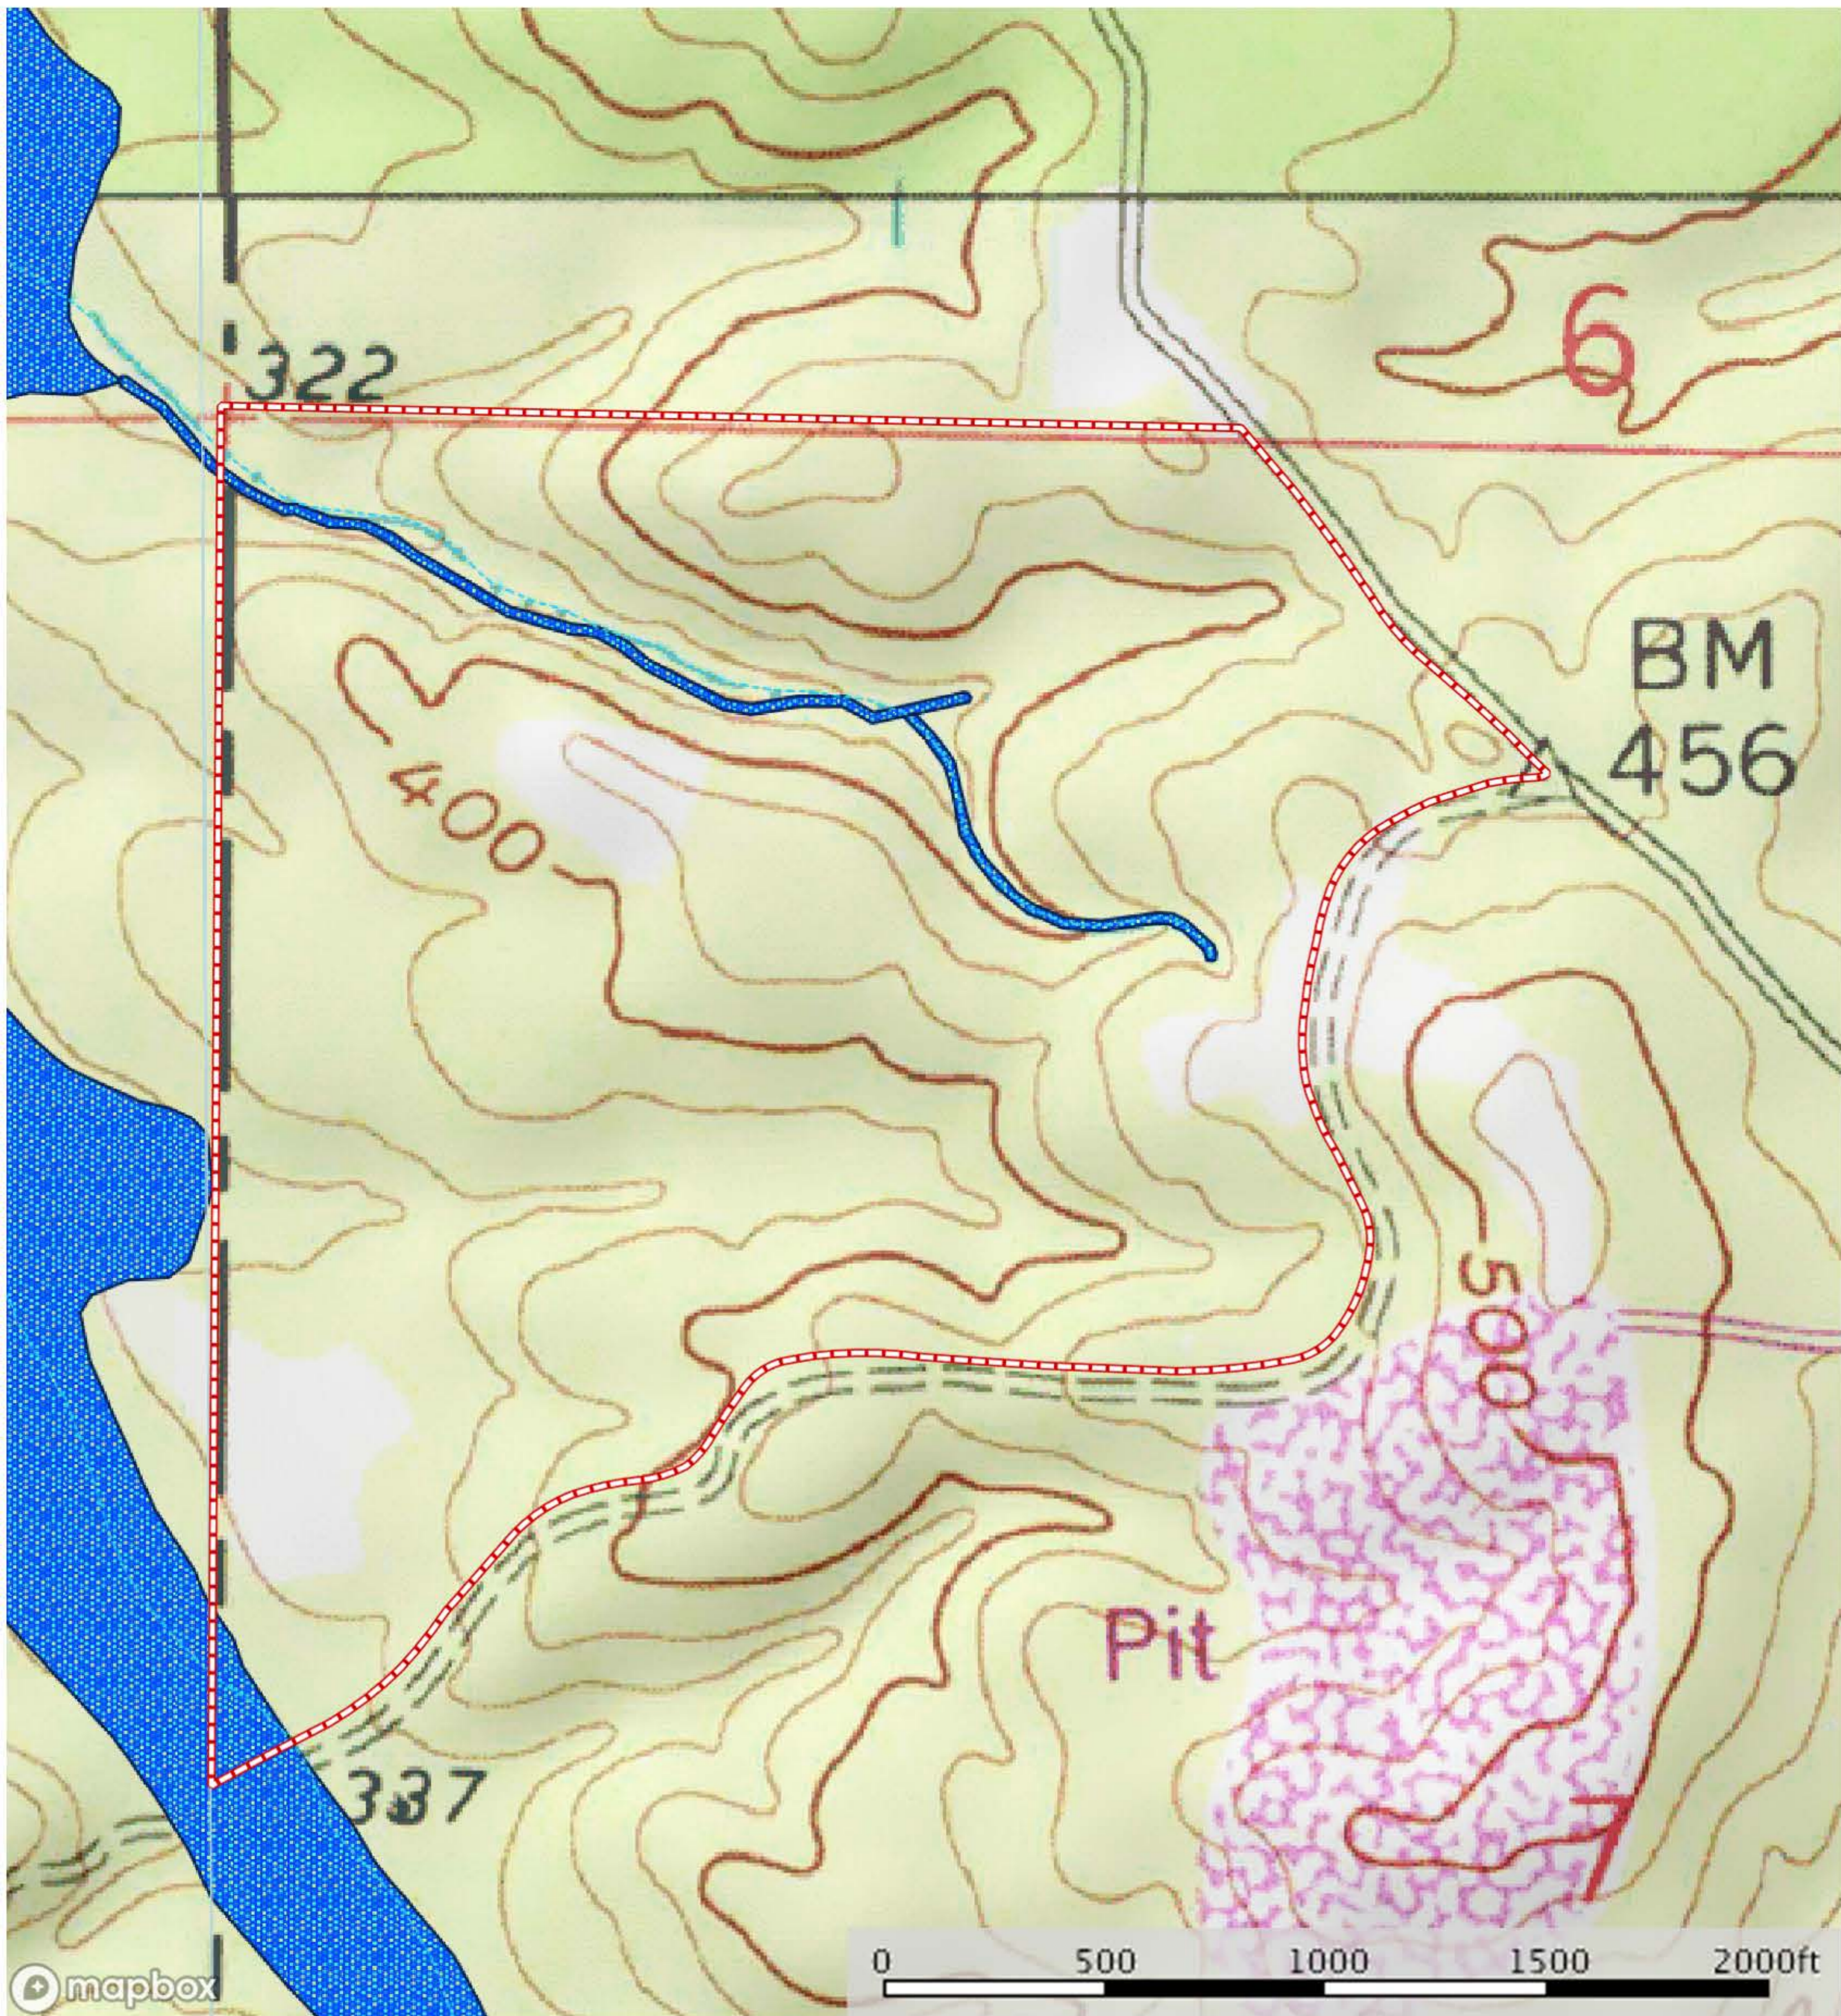

Noxubee.100

Noxubee County, Mississippi, 100 AC +/-

 Boundary

Noxubee.100
Noxubee County, Mississippi, 100 AC +/-

- Boundary
- Wetlands
- Riparian
- Stream, Intermittent
- River/Creek
- Water Body