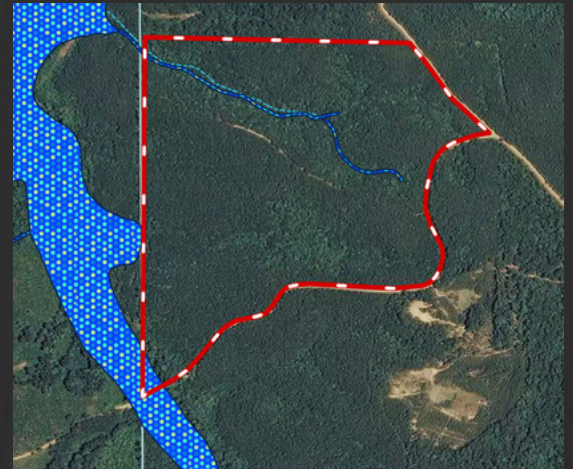

\$115,000
+/- 100 Acres
Noxubee County, MS

LAND SALES - TIMBER - LAND MANAGEMENT

BACKWOODS
LAND CO.

WWW.BACKWOODSLAND.COM (601) 209-4882

Noxubee County +/-100 Acres- Beautiful rolling land situated along the western border of Noxubee and Winston Counties west of Shuqualak. Recently cut with areas of timber interspersed throughout the property. Some hardwood along Hashuqua Creek in the southwest corner. Noxubee County is known for big deer and turkey hunting. Gravel roads along two boundaries allows access to all parts of the property. Make your appointment today to see this land.