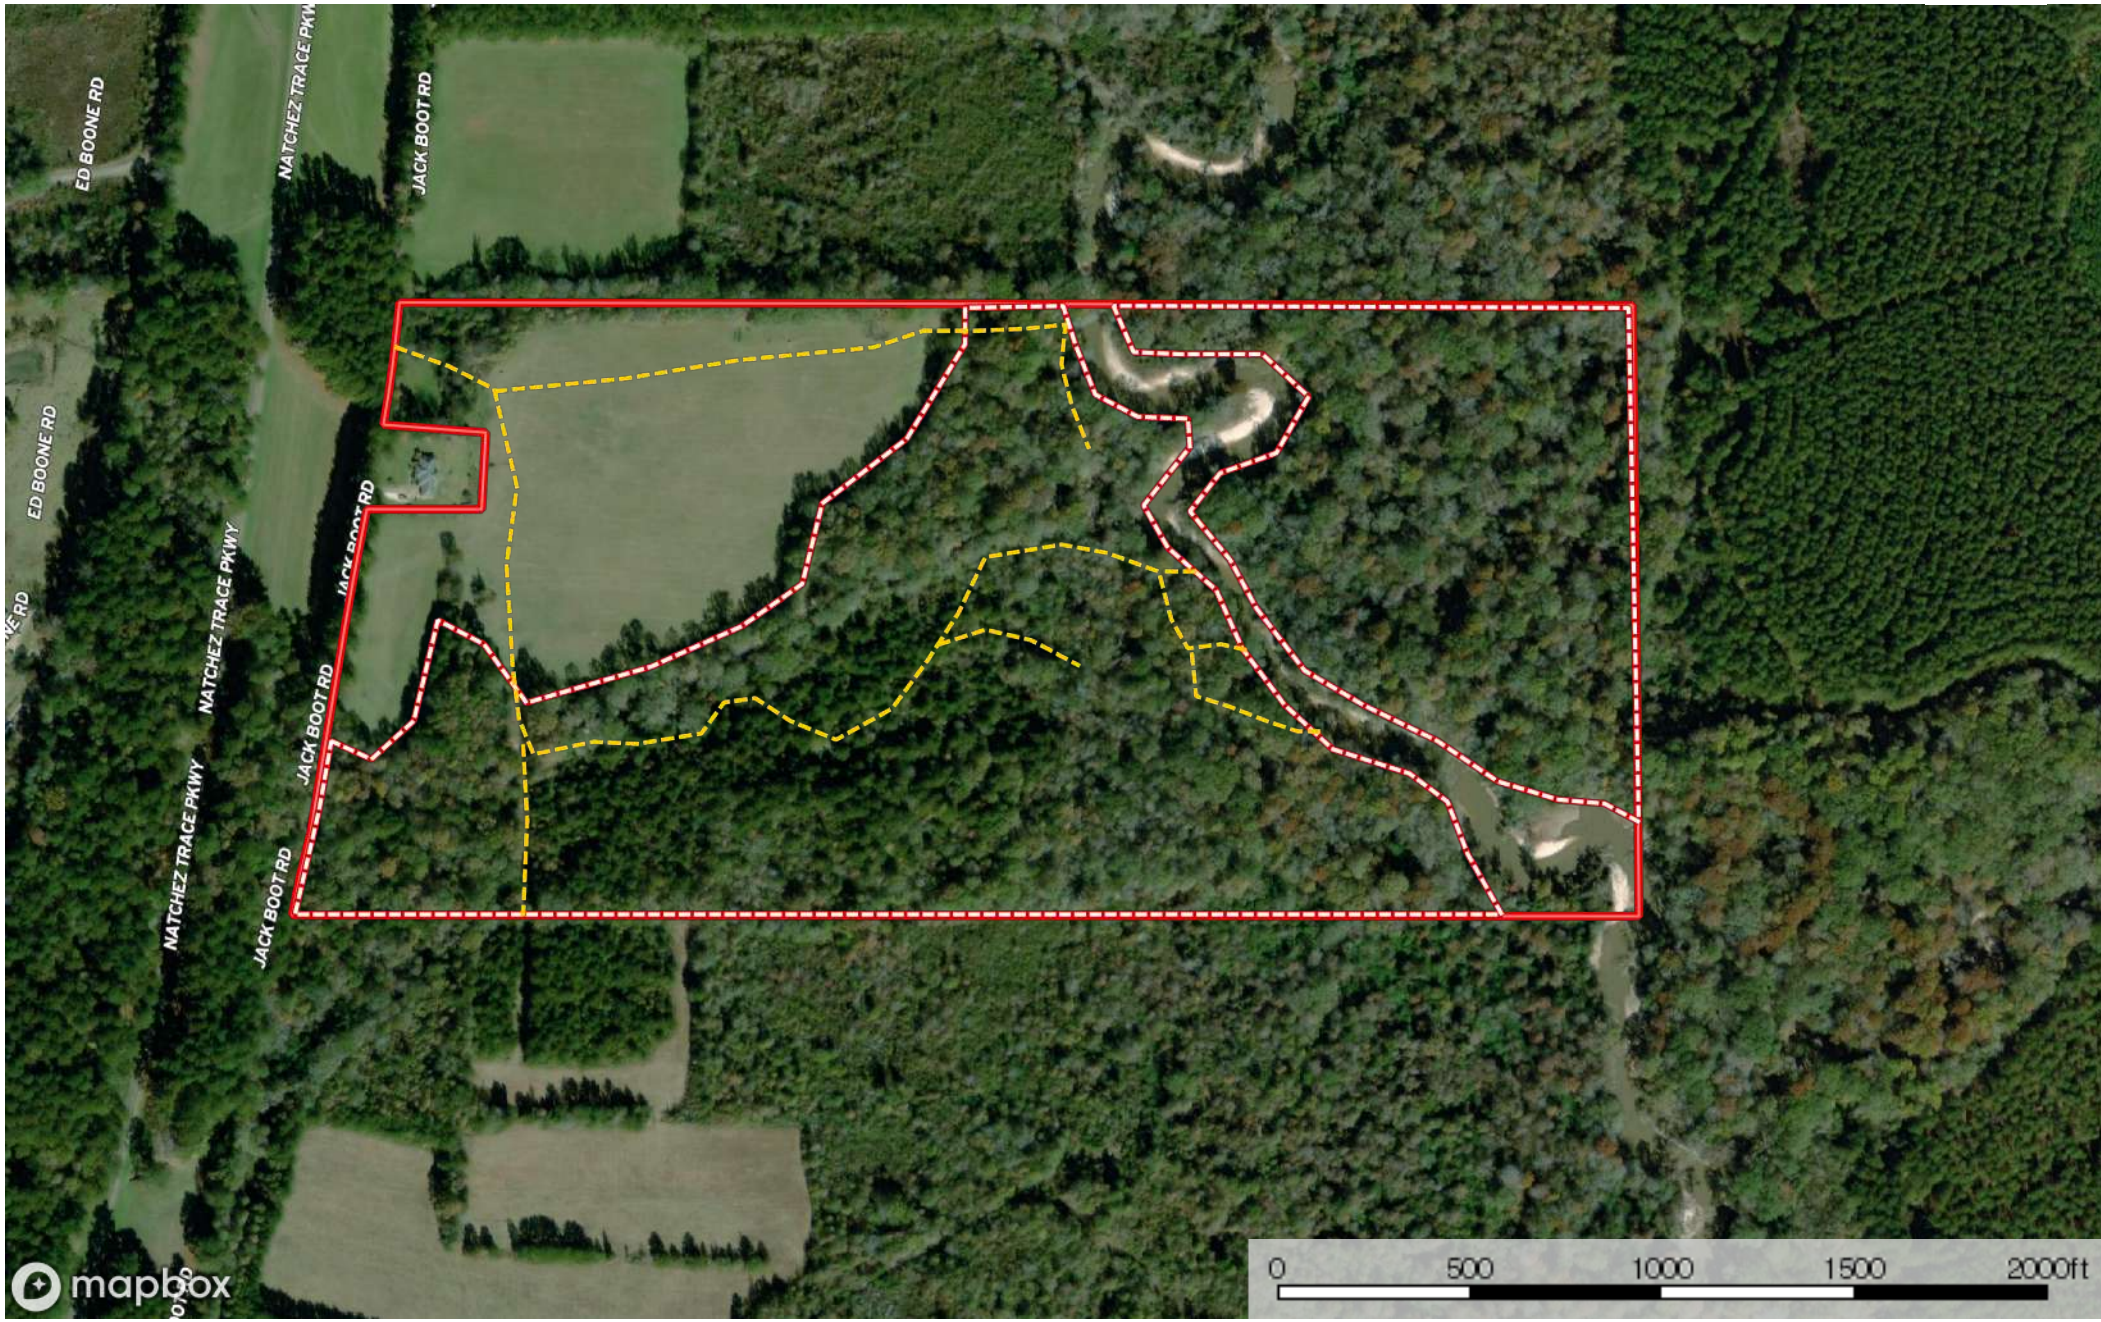

# Leake 86 - Jack Boot Rd

Leake County, Mississippi, 86 AC +/-

- Road / Trail
- Boundary
- Boundary

# Leake 86 - Jack Boot Rd

Leake County, Mississippi, 86 AC +/-

 Boundary  Boundary