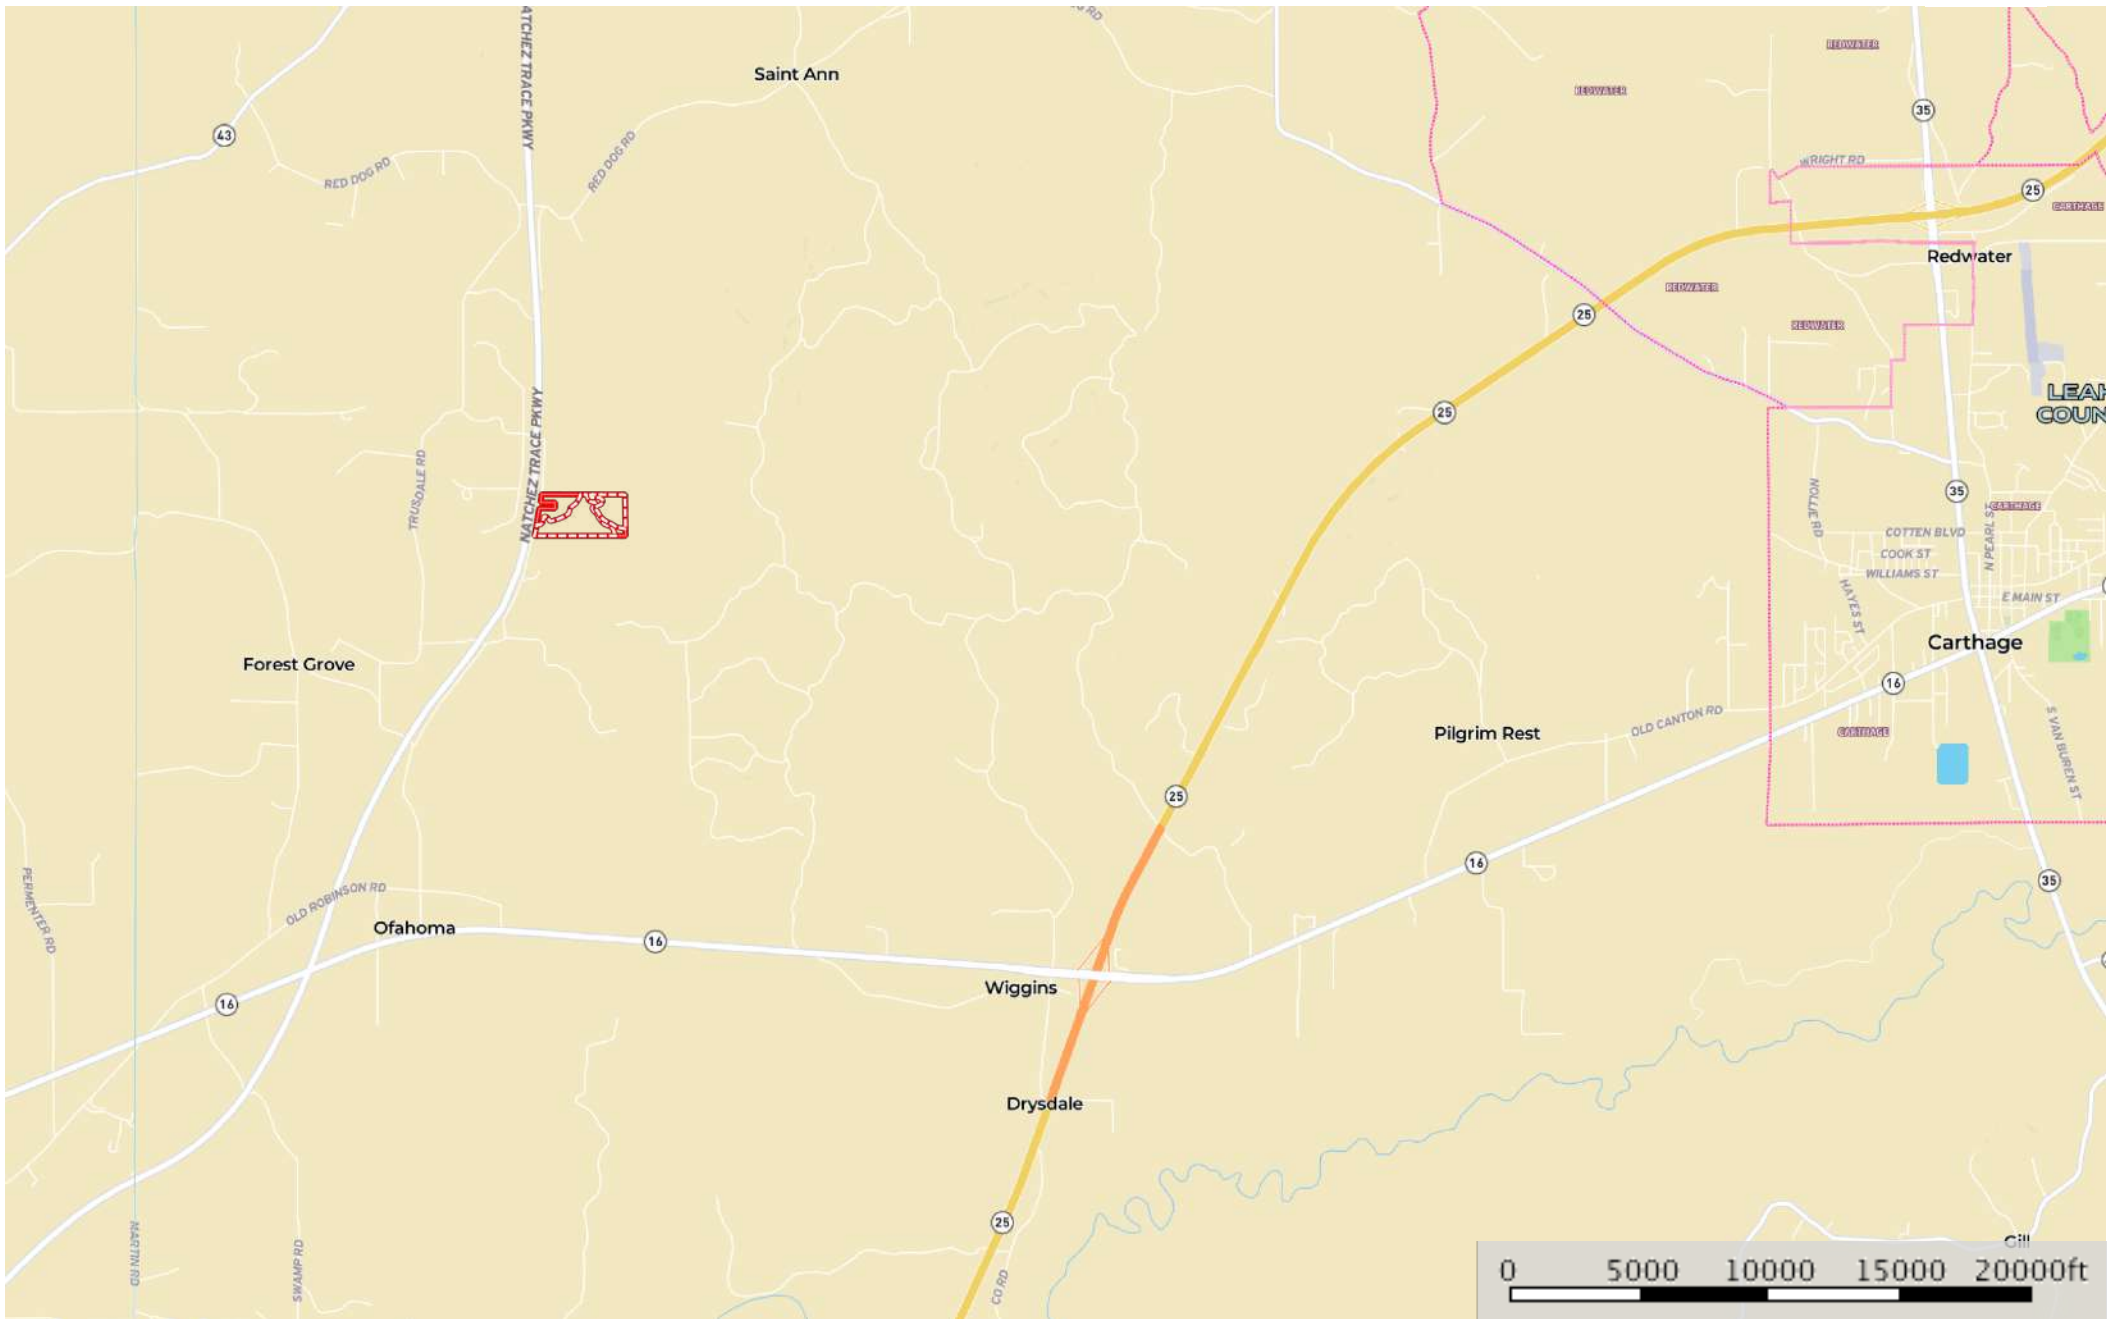

# Leake 86 - Jack Boot Rd

Leake County, Mississippi, 86 AC +/-

- Road / Trail
- Boundary
- Boundary

# Leake 86 - Jack Boot Rd

Leake County, Mississippi, 86 AC +/-

 Boundary  Boundary