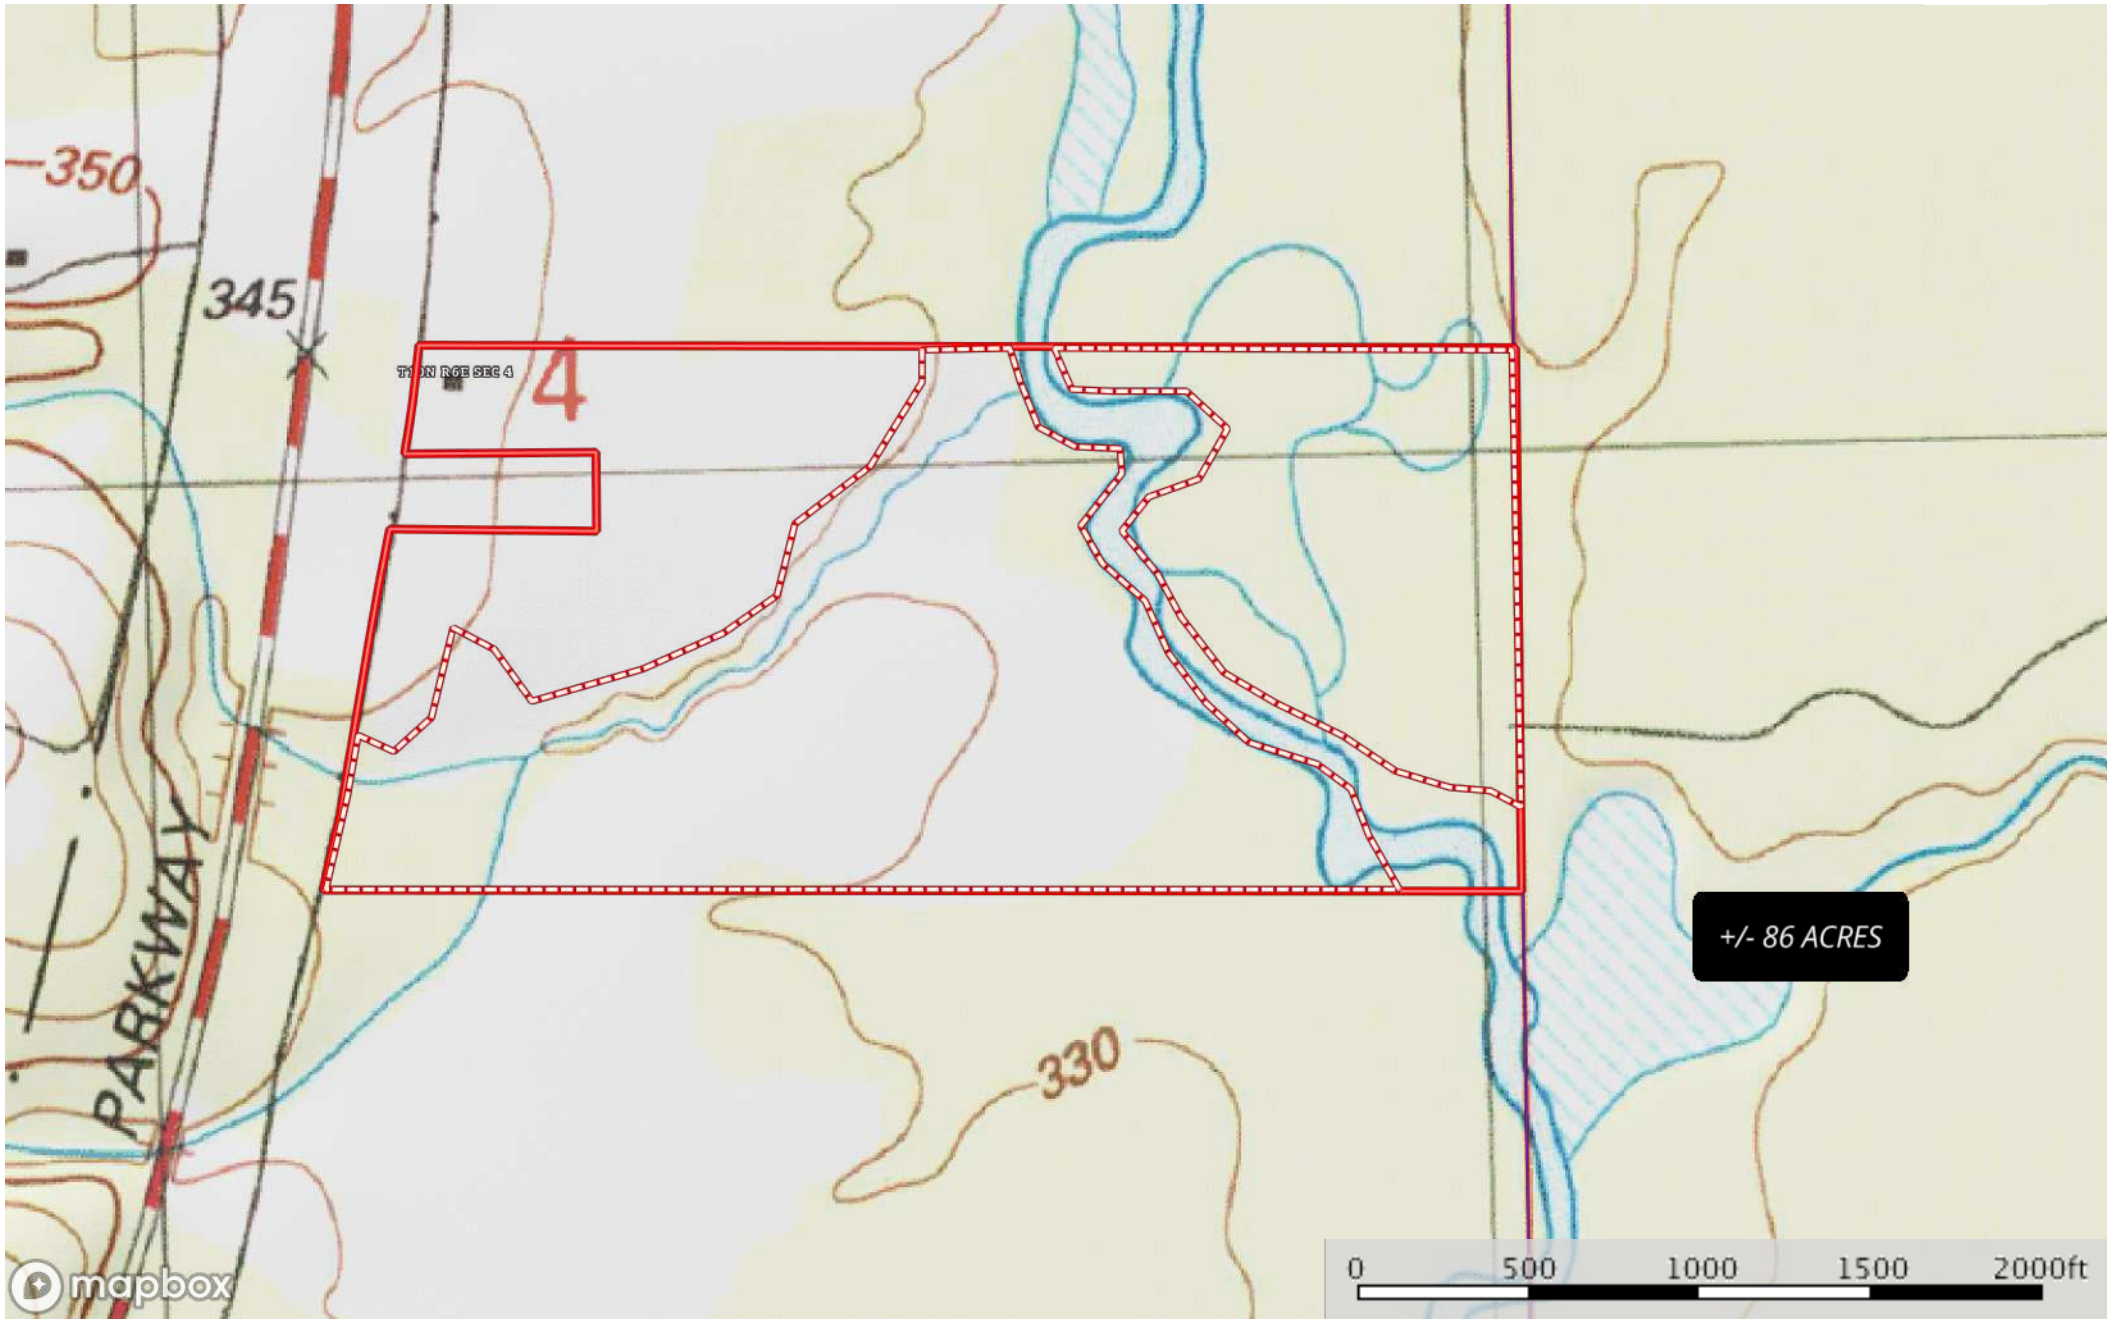

# Leake 86 - Jack Boot Rd

Leake County, Mississippi, 86 AC +/-

- Road / Trail
- Boundary
- Boundary

# Leake 86 - Jack Boot Rd

Leake County, Mississippi, 86 AC +/-

 Boundary  Boundary