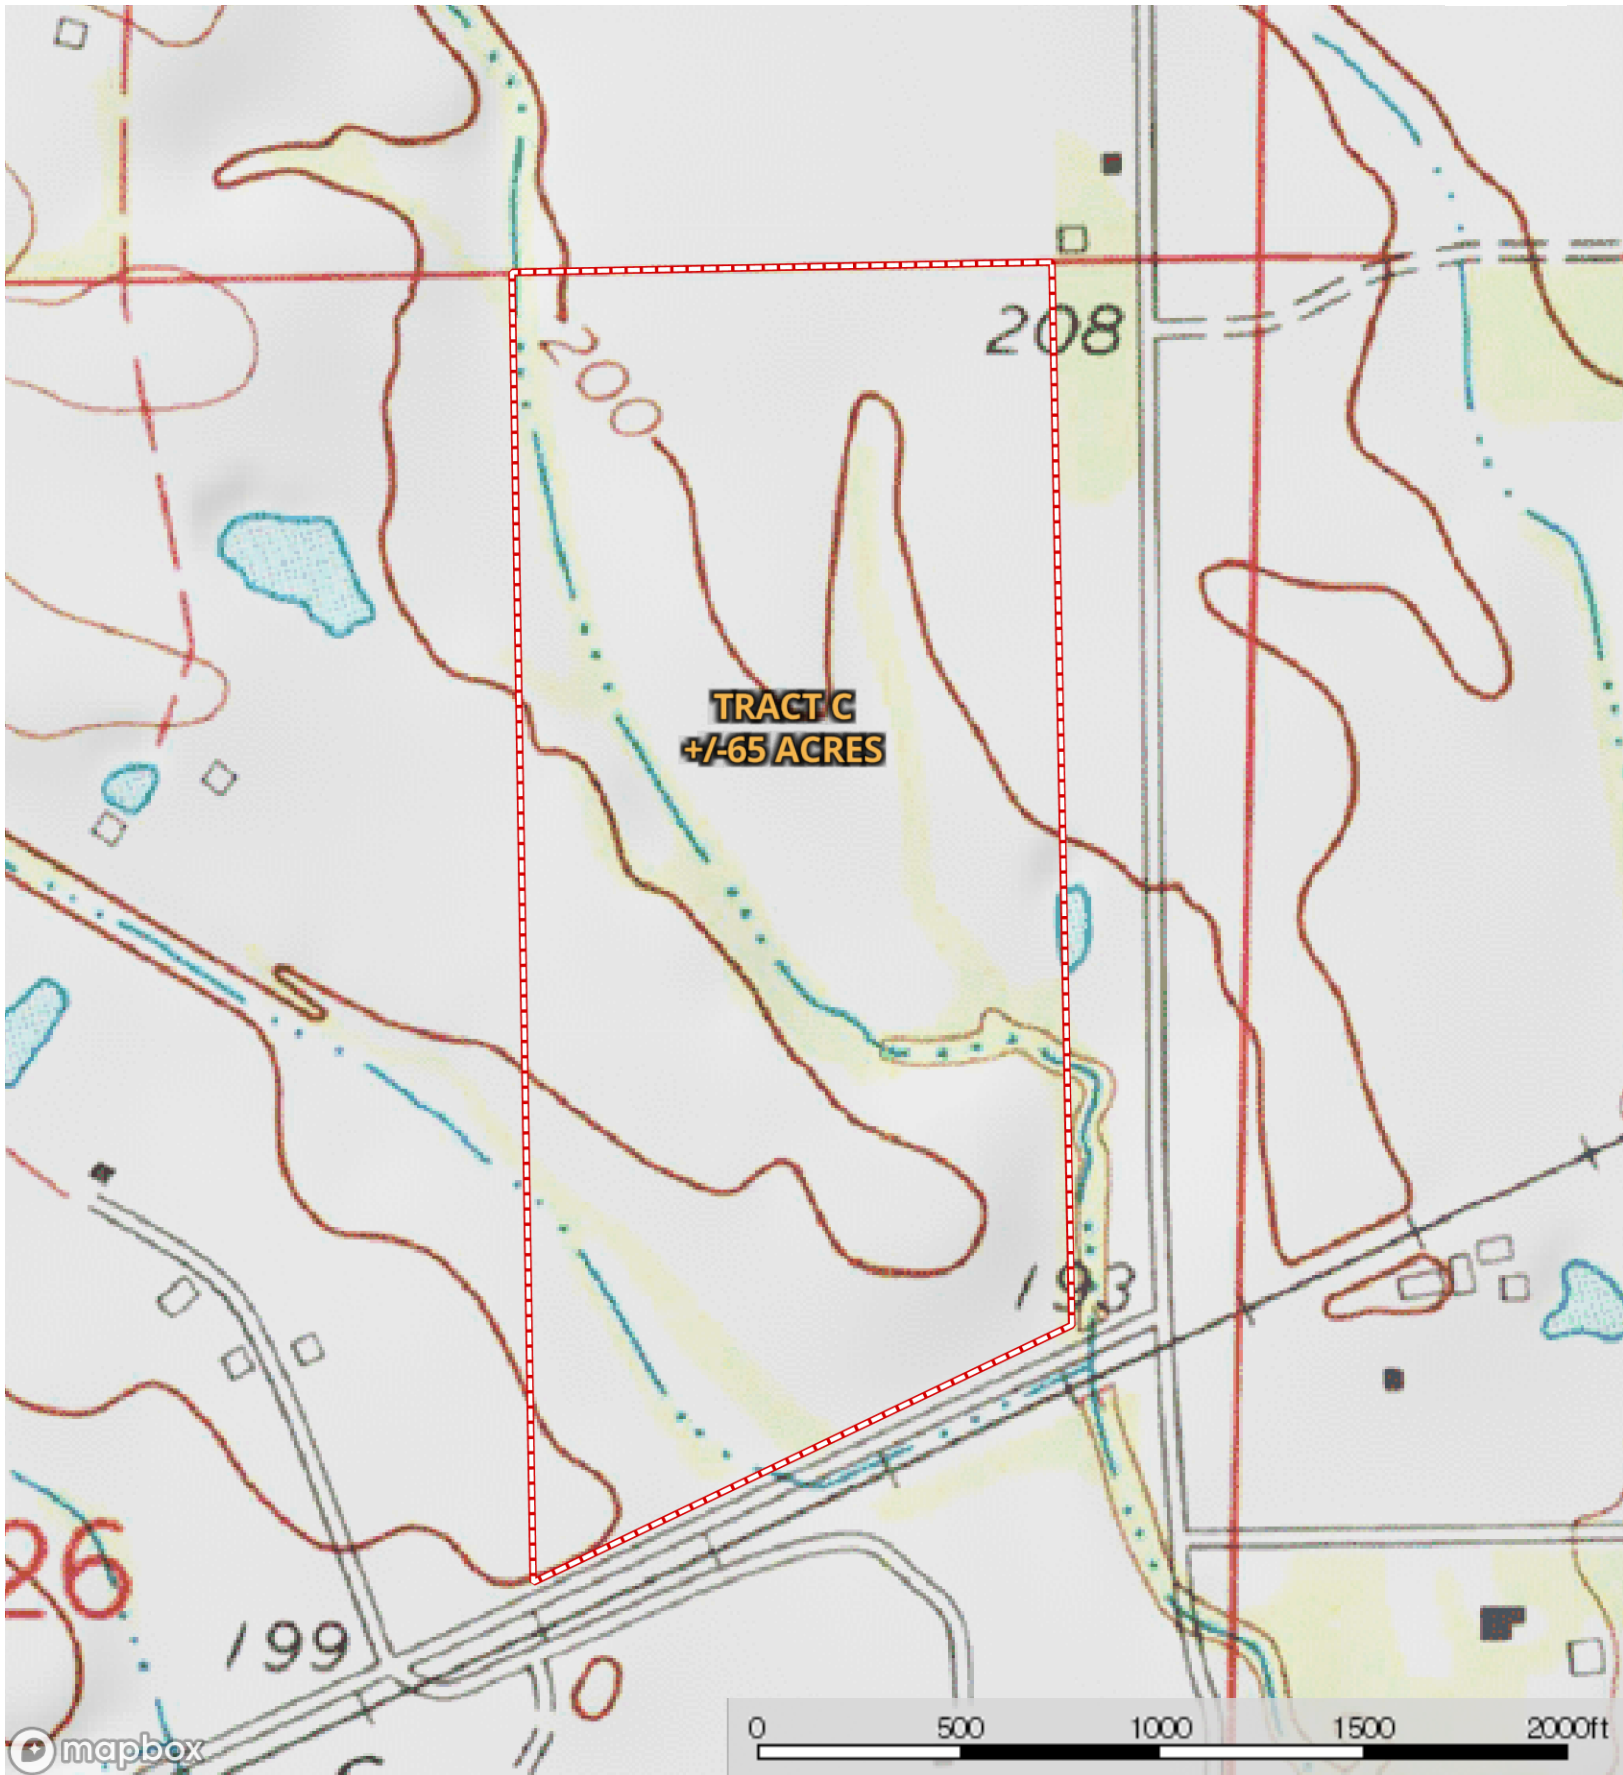

Hinds.65.AI-Free

Hinds County, Mississippi, 65 AC +/-

 Boundary

 Boundary

**TRACT C
+/-65 ACRES**

CEMETERY RD

CEMETERY RD

BUCK REED RD

BUCK REED RD

BUCK REED RD

BUCK REED RD

CHAMPION HILL RD

Boundary