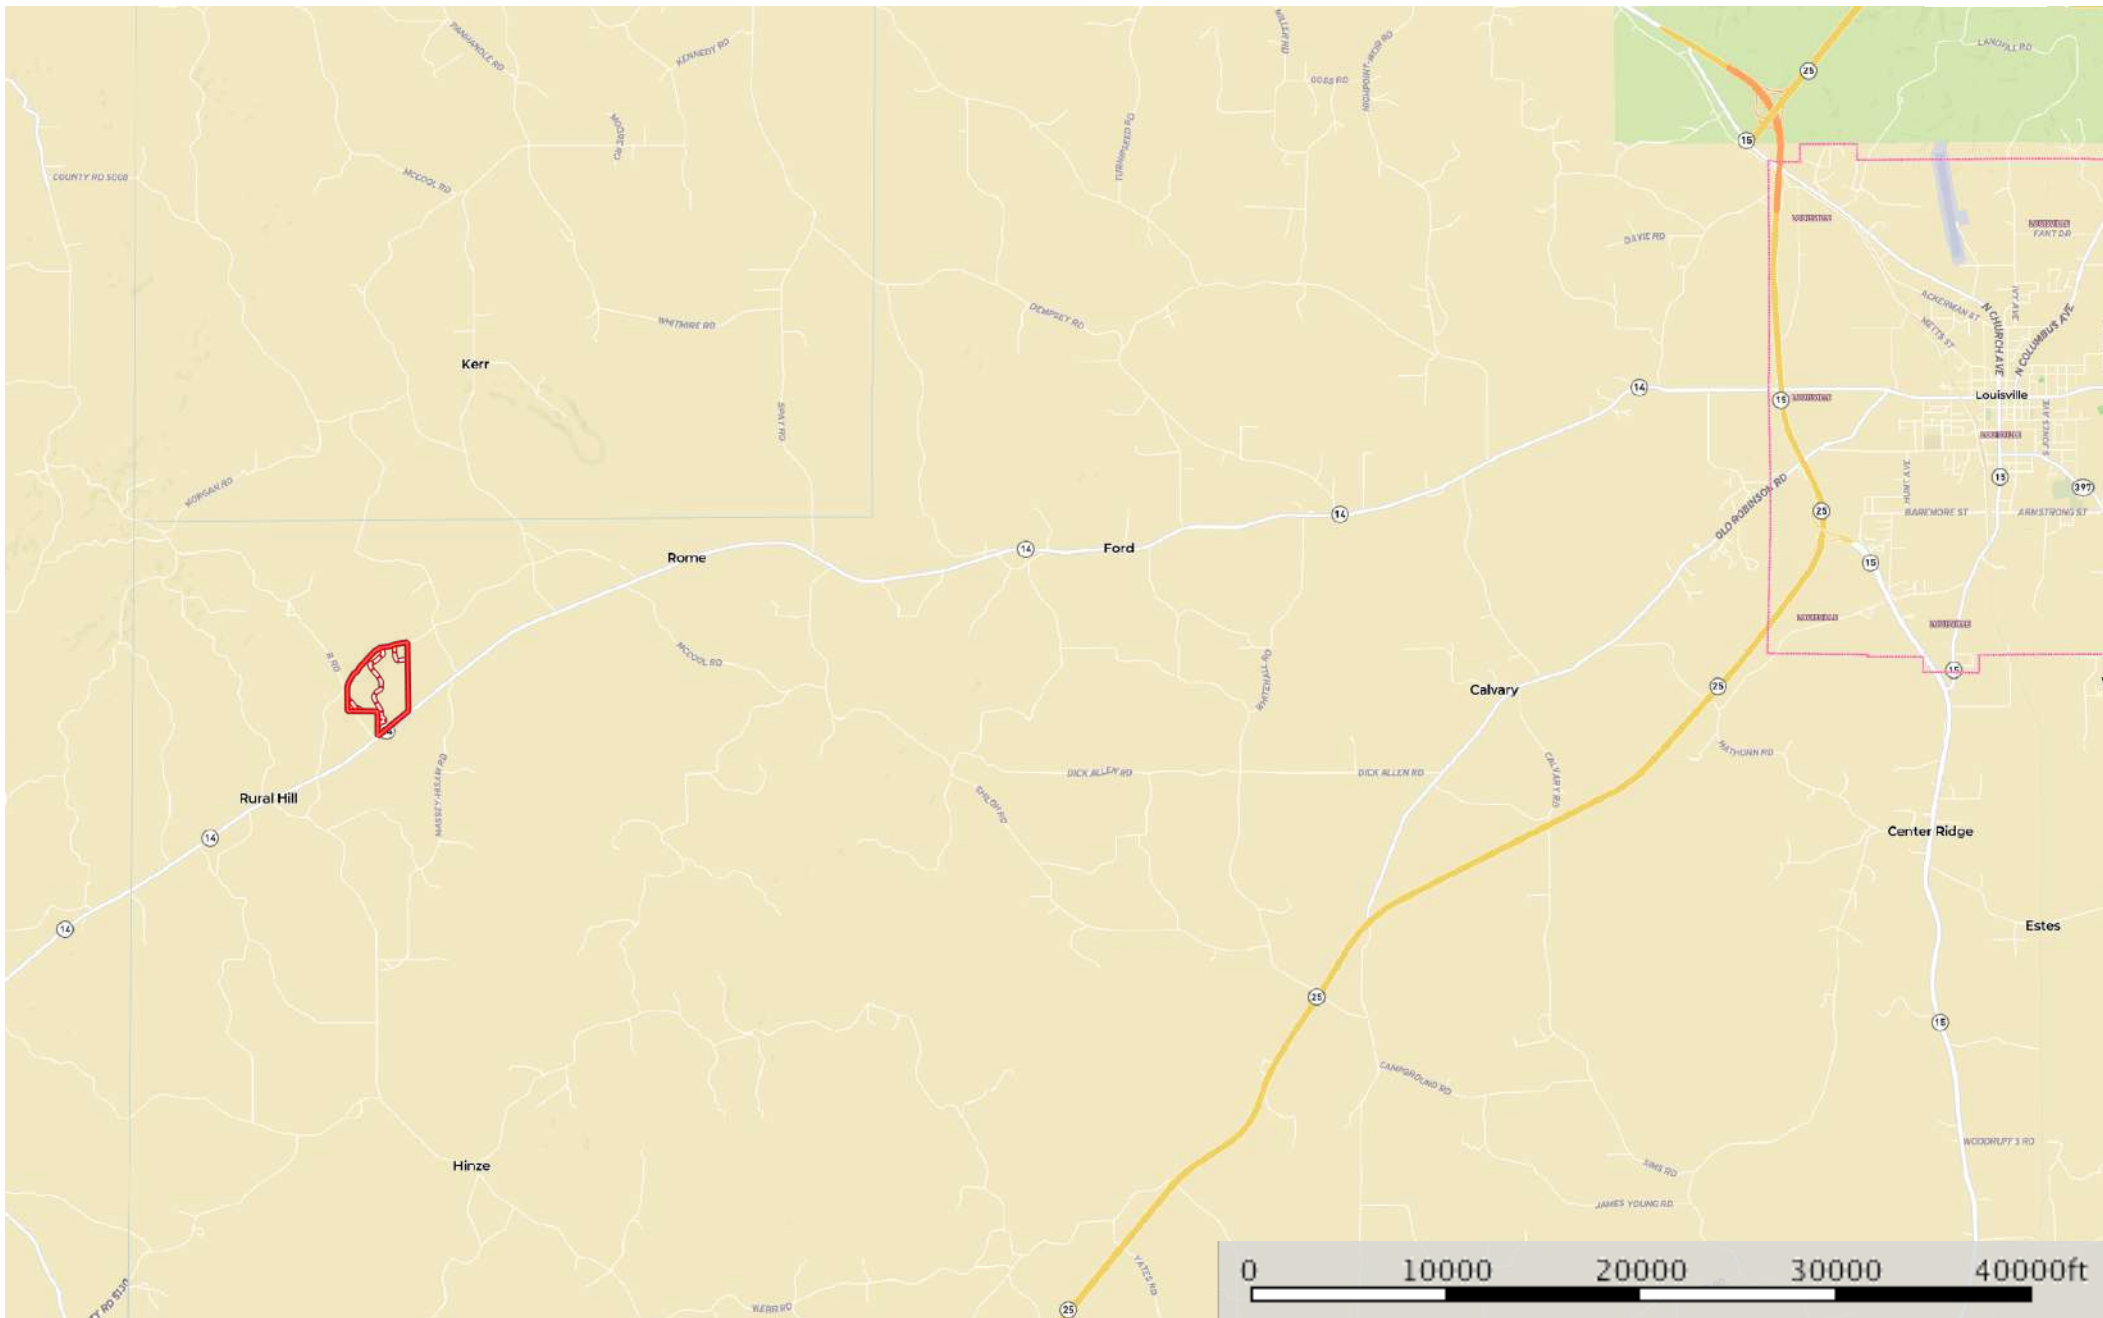

Winston 159

Winston County, Mississippi, 159 AC +/-

 Boundary  Boundary

Winston 159

Winston County, Mississippi, 159 AC +/-

 Boundary  Boundary

Winston 159

Winston County, Mississippi, 159 AC +/-

 Boundary  Boundary