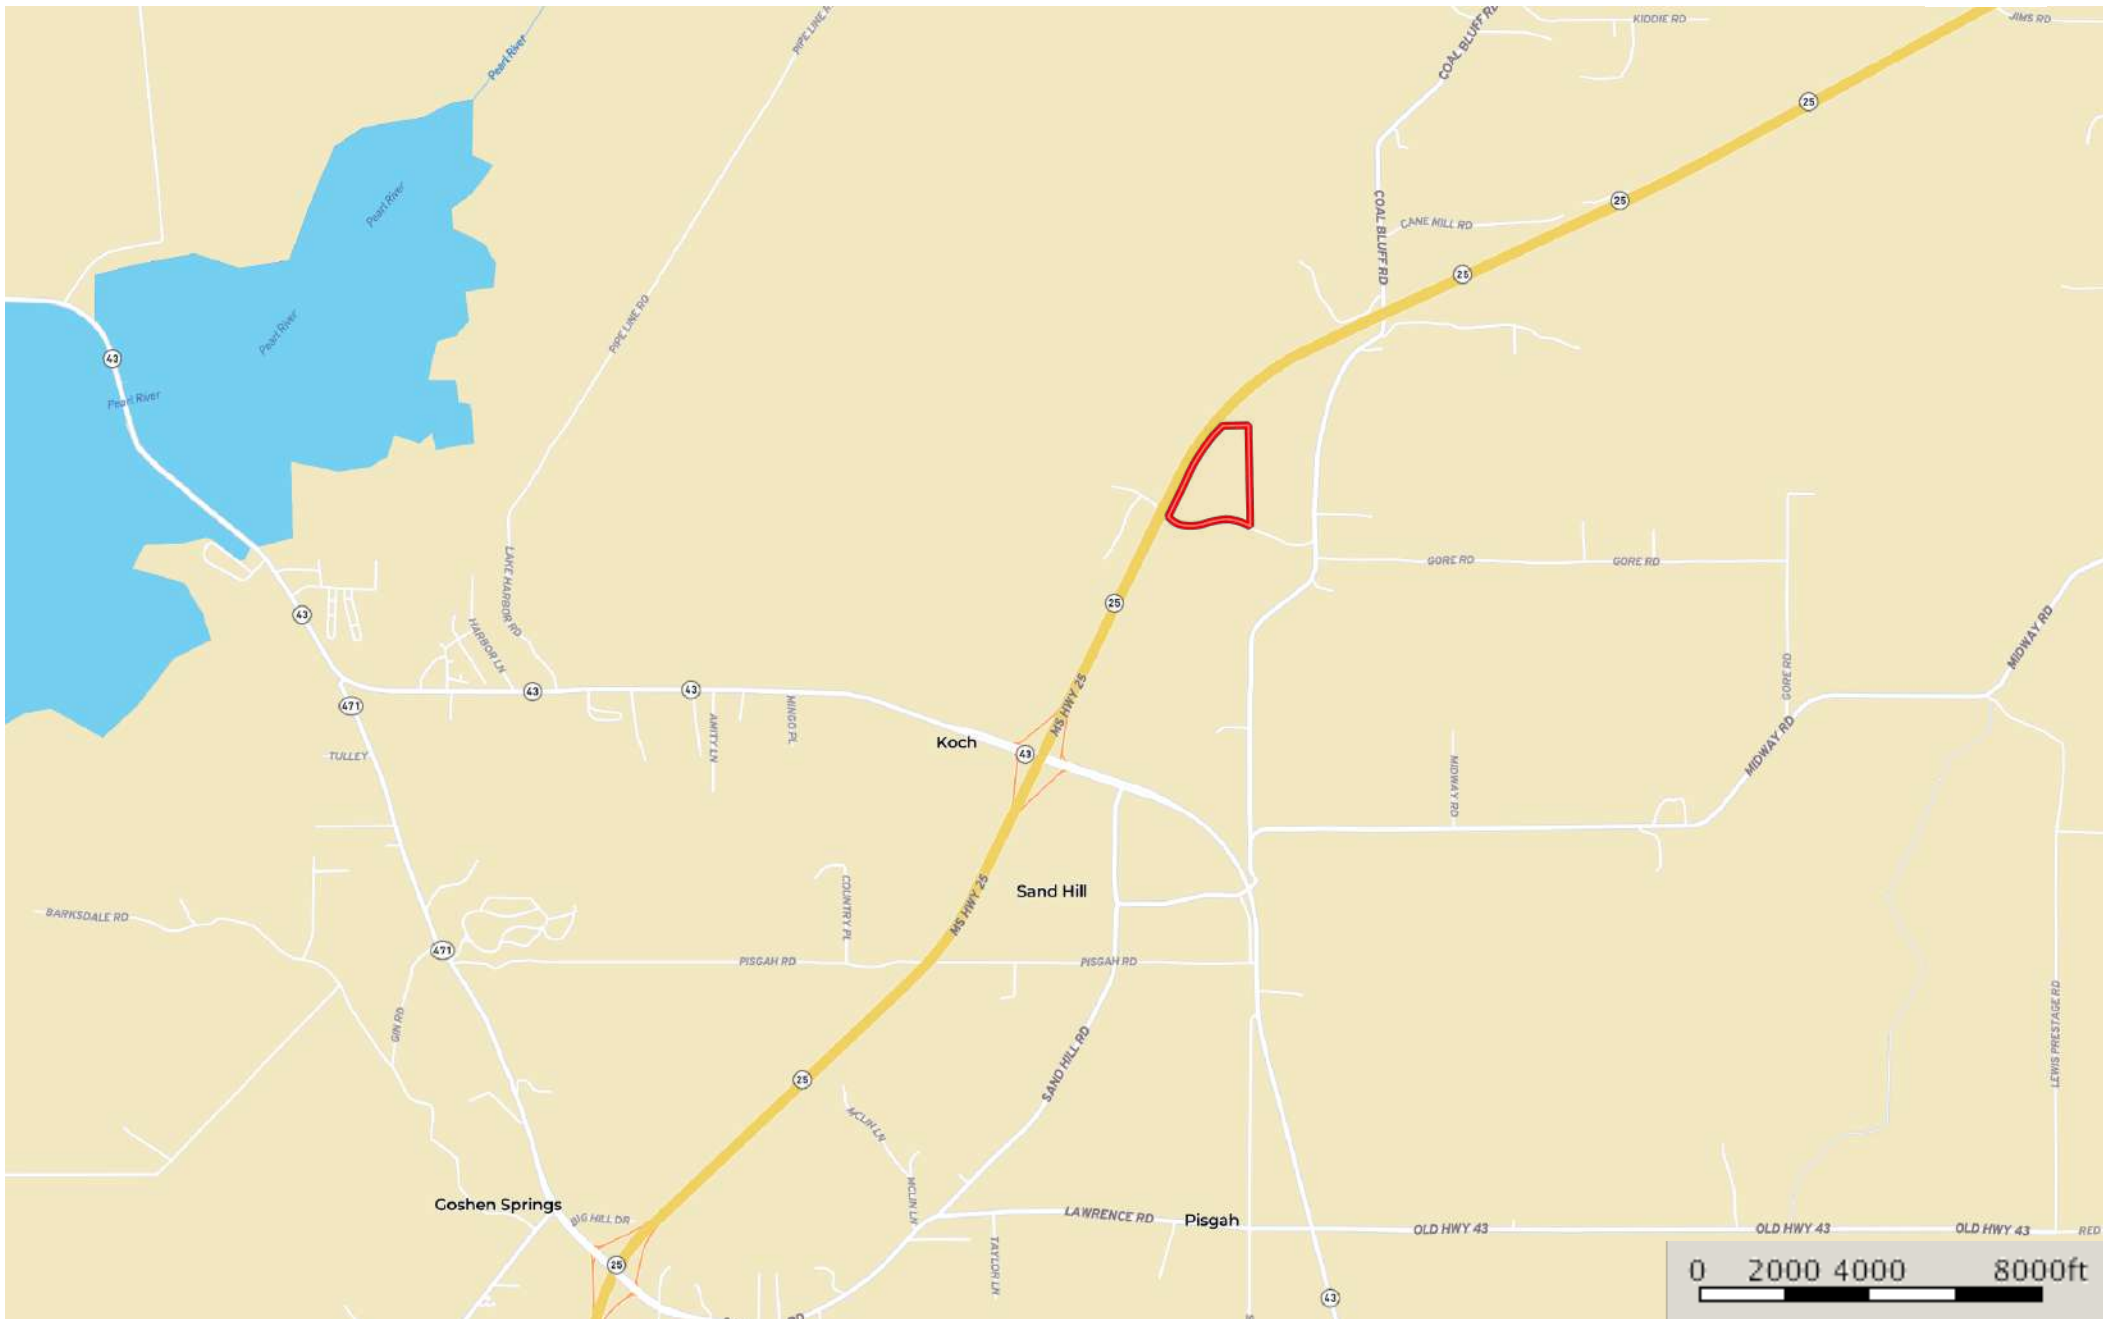

Pisgah 52 Bee Summers Rd

Rankin County, Mississippi, 52 AC +/-

 Boundary

Pisgah 52 Bee Summers Rd
Rankin County, Mississippi, 52 AC +/-

 Boundary

Pisgah 52 Bee Summers Rd

Rankin County, Mississippi, 52 AC +/-

 Boundary