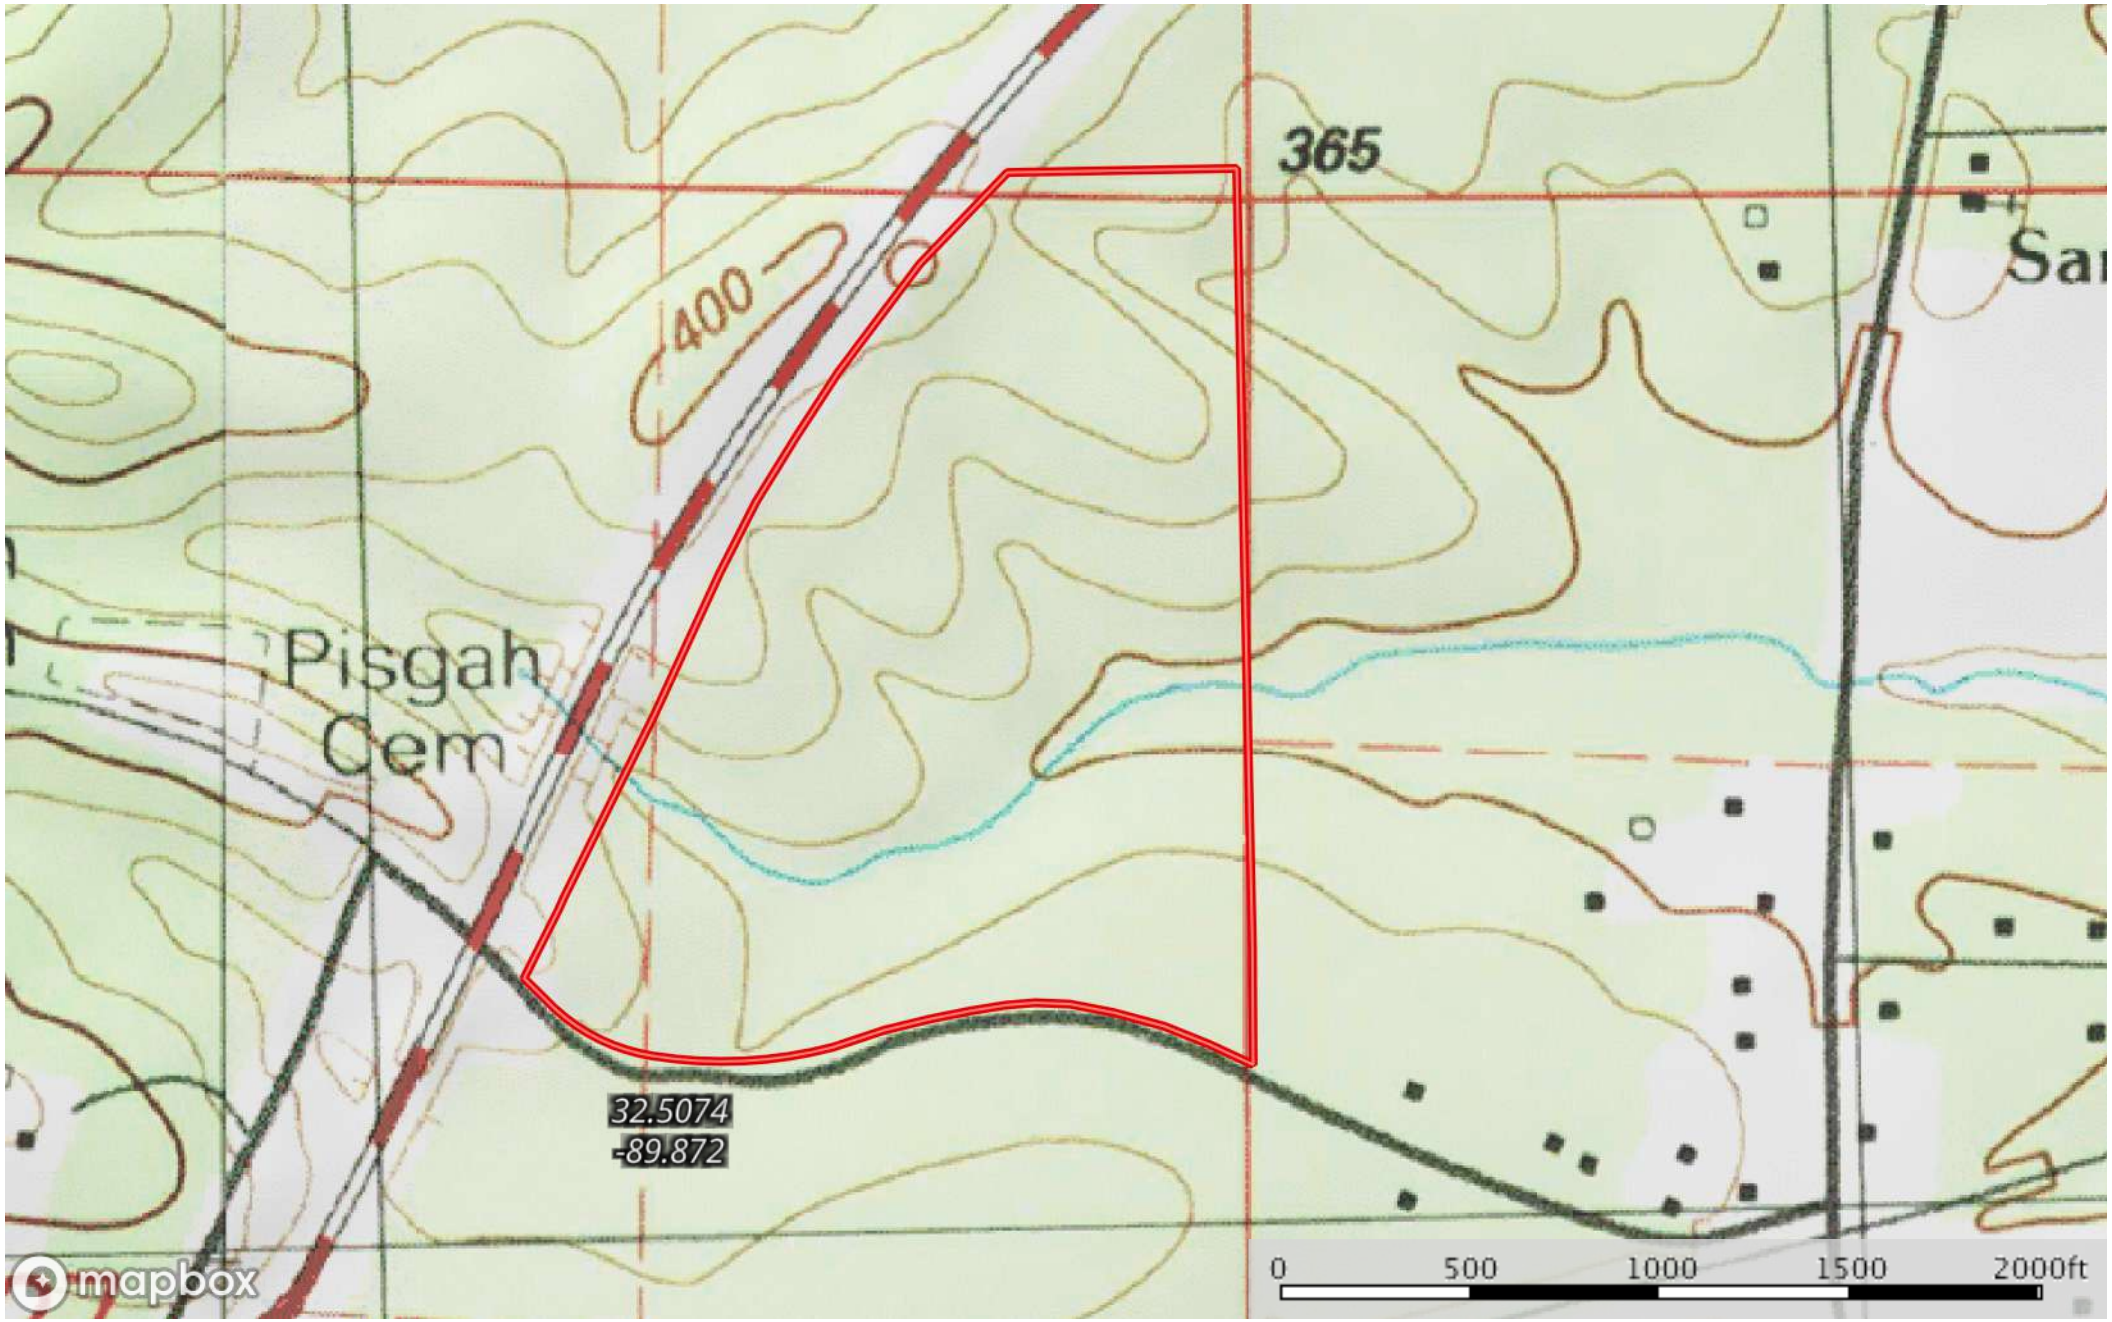

Pisgah 52 Bee Summers Rd

Rankin County, Mississippi, 52 AC +/-

 Boundary

Pisgah 52 Bee Summers Rd
Rankin County, Mississippi, 52 AC +/-

 Boundary

Pisgah 52 Bee Summers Rd

Rankin County, Mississippi, 52 AC +/-

 Boundary