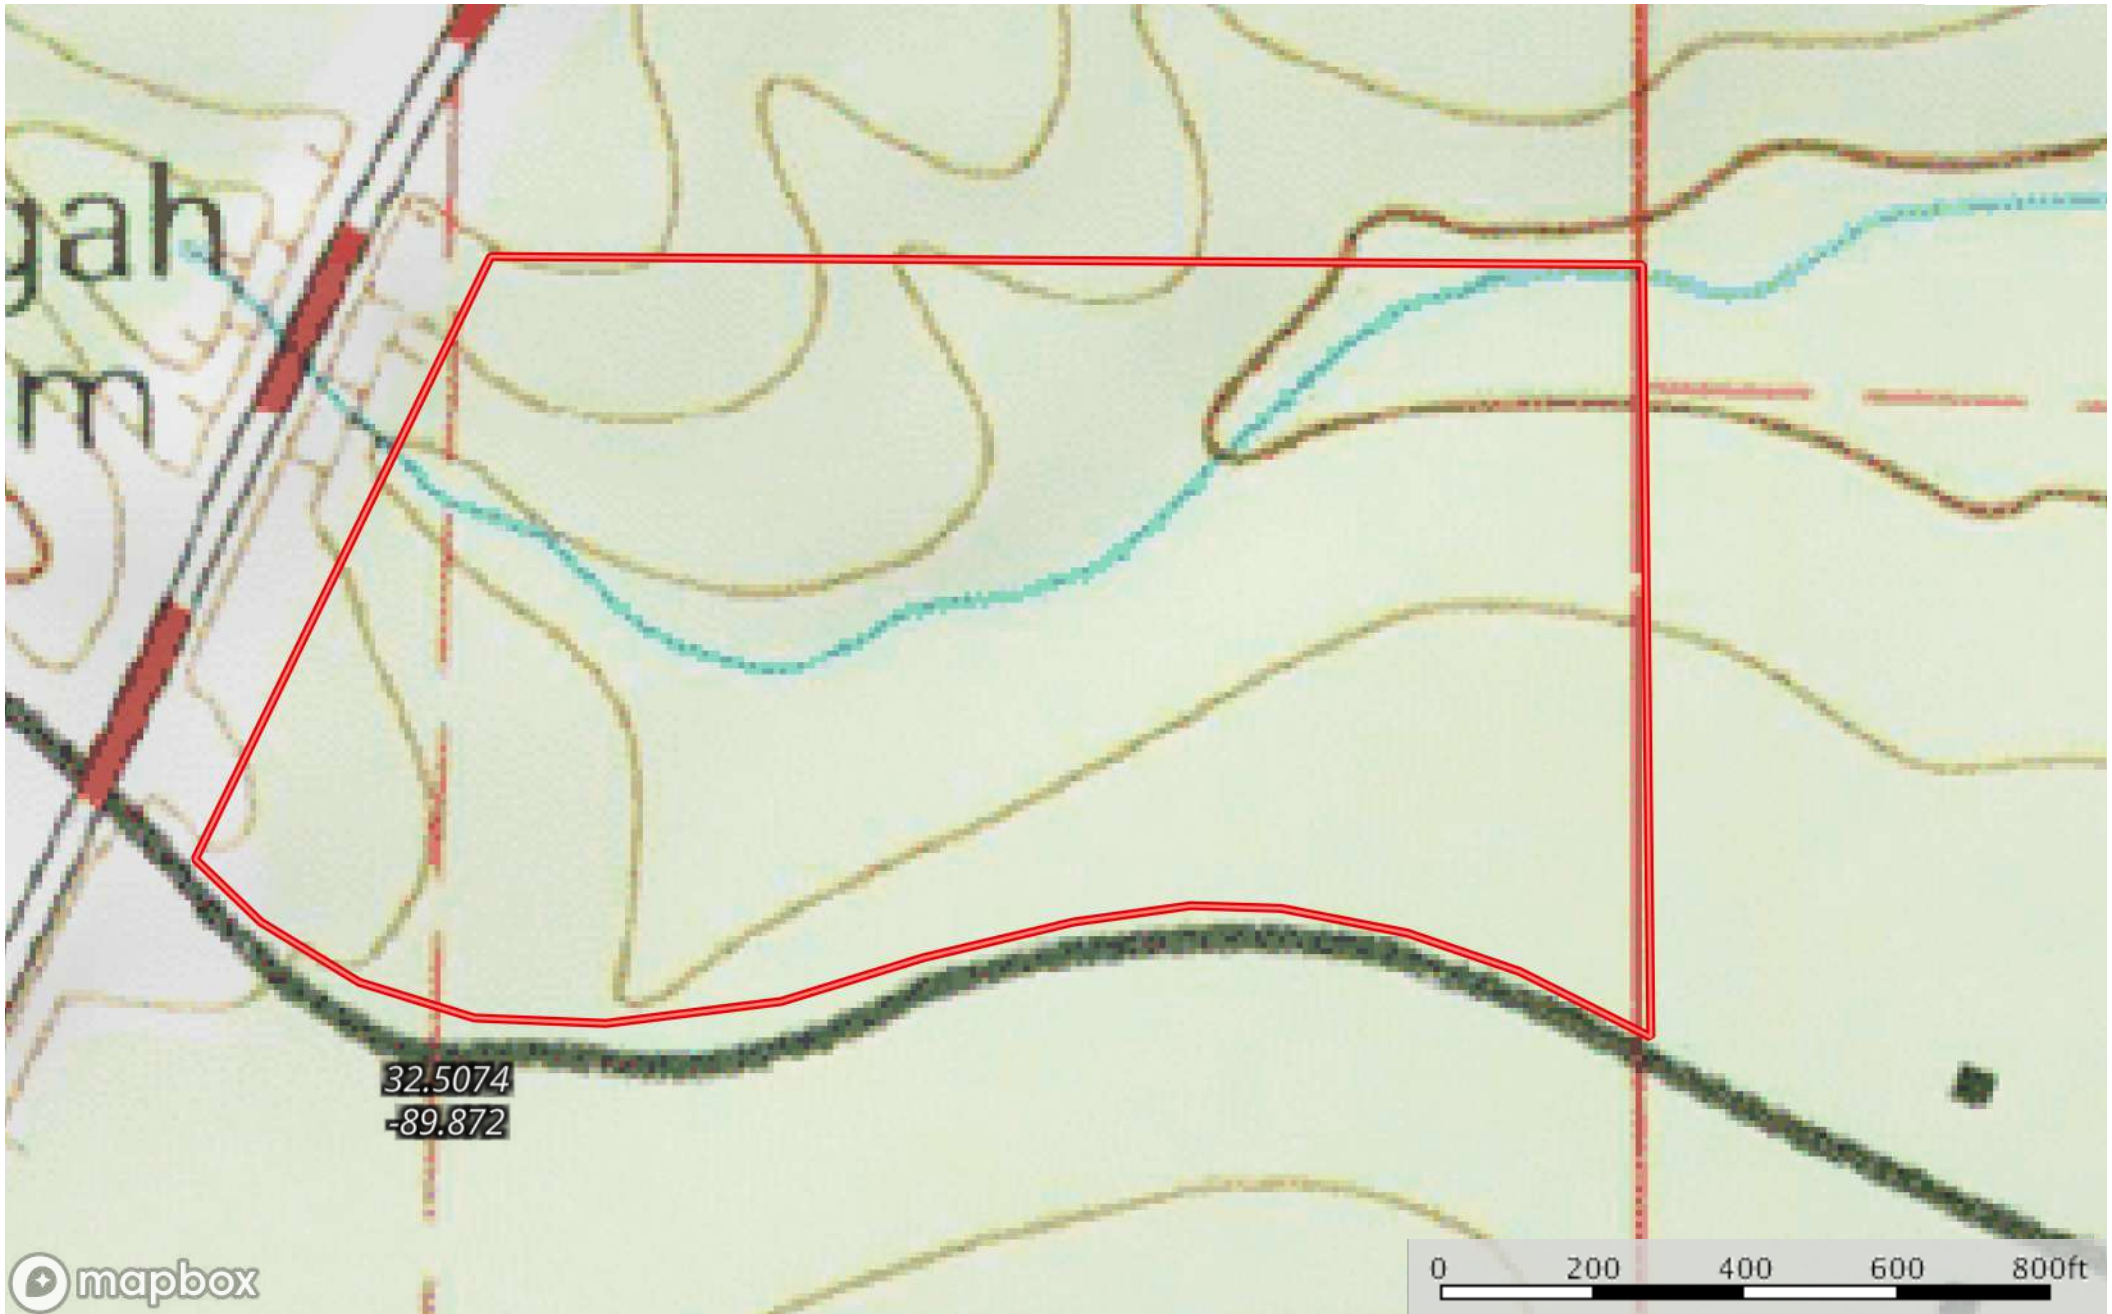

# Pisgah 27 Bee Summers Rd

Rankin County, Mississippi, 27 AC +/-

32.5074  
-89.872

 Boundary

**Pisgah 27 Bee Summers Rd**  
Rankin County, Mississippi, 27 AC +/-

 Boundary

# Pisgah 27 Bee Summers Rd

Rankin County, Mississippi, 27 AC +/-

 Boundary