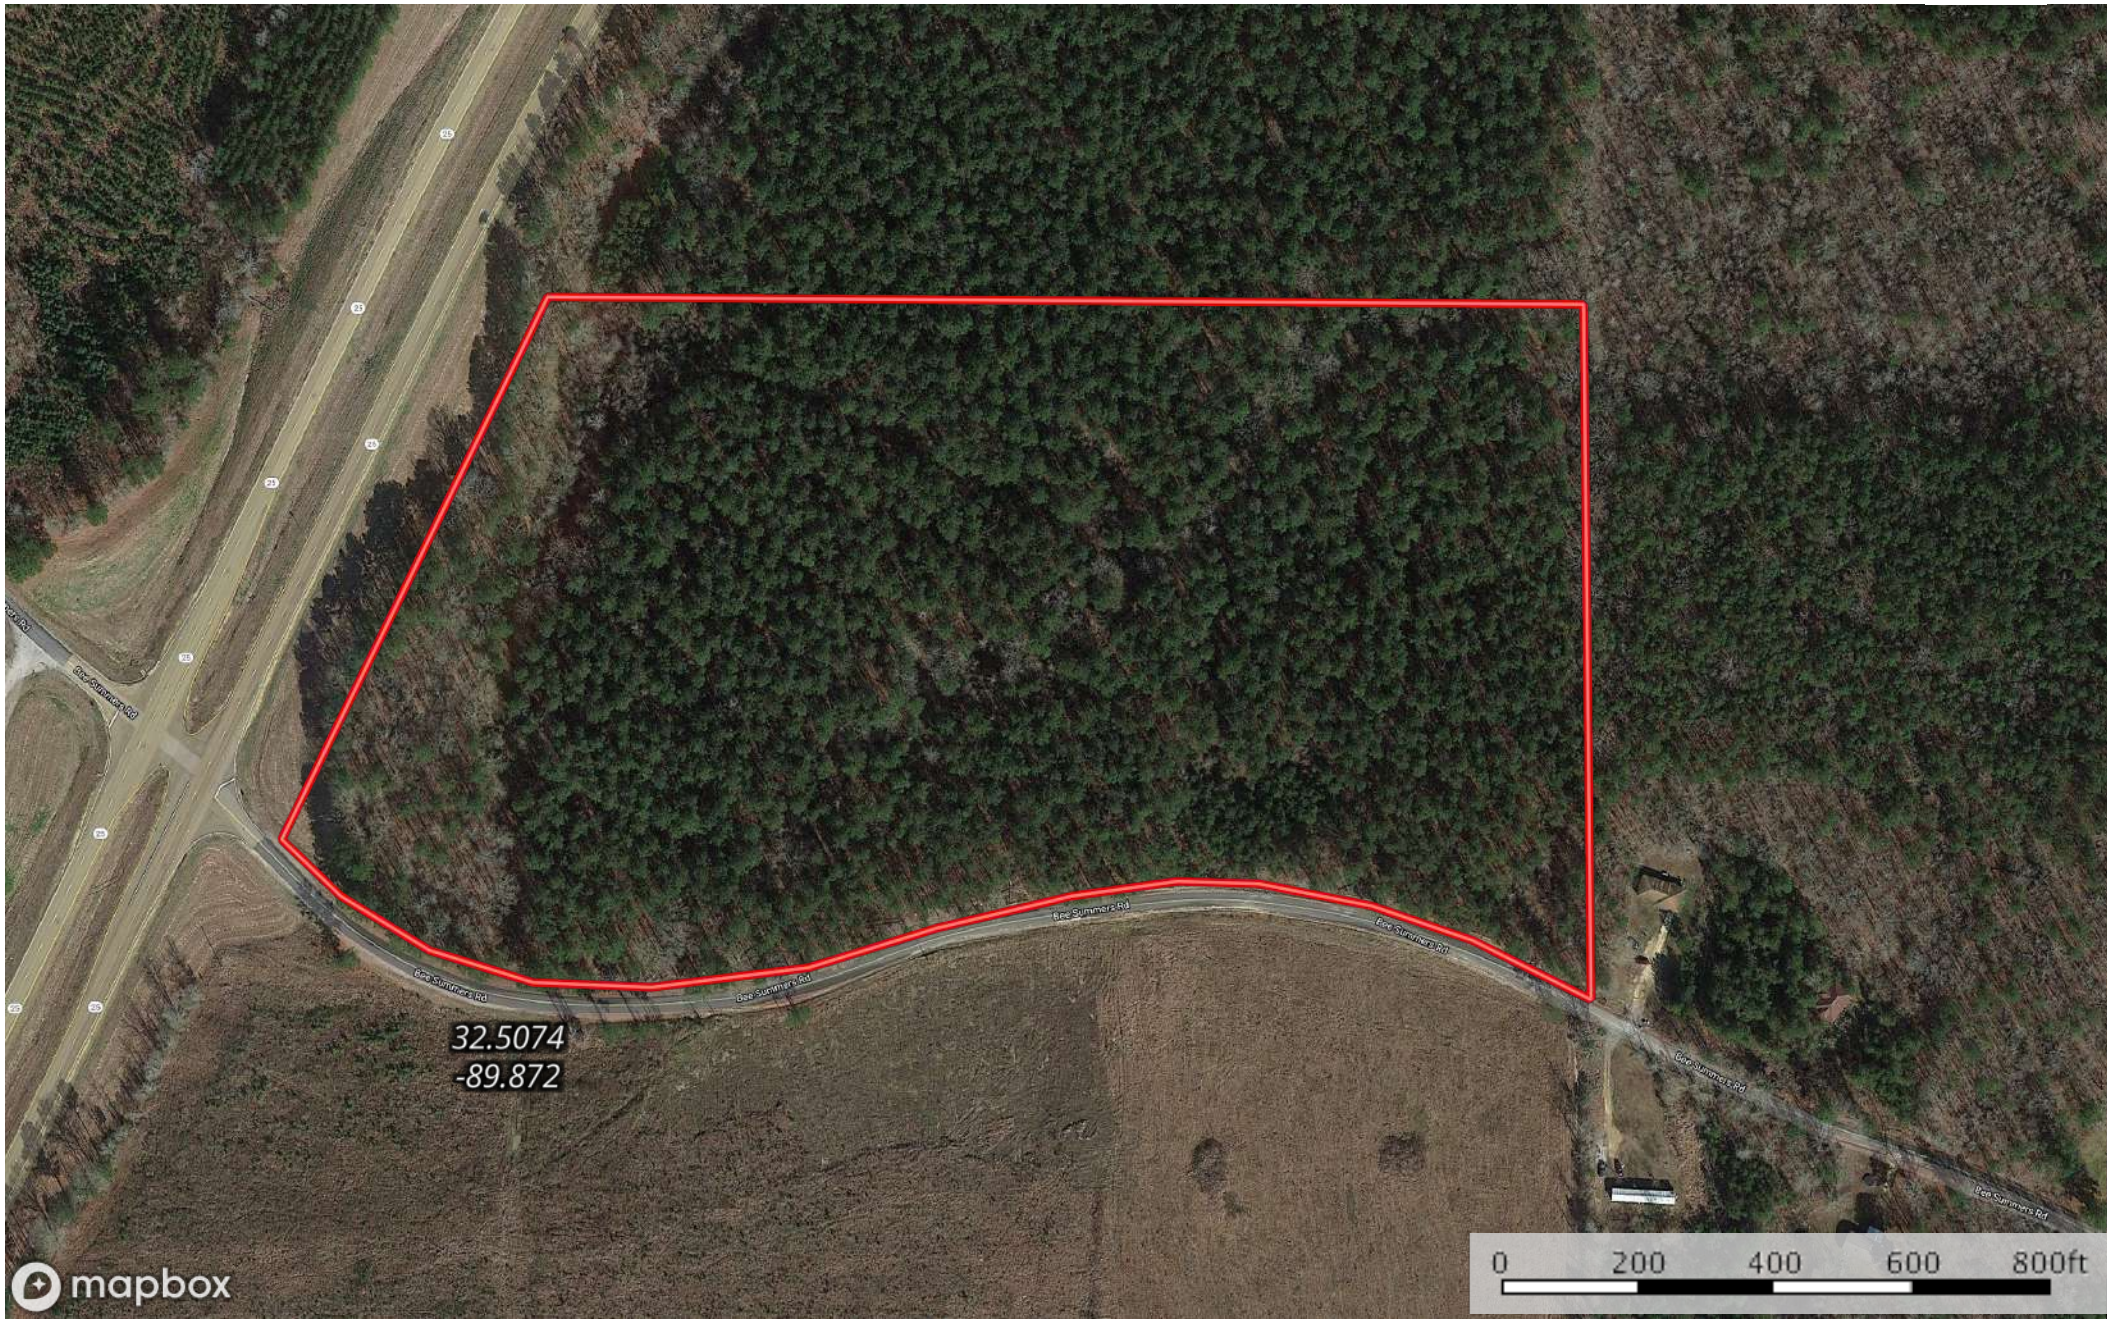

# Pisgah 27 Bee Summers Rd

Rankin County, Mississippi, 27 AC +/-

32.5074  
-89.872

 Boundary

**Pisgah 27 Bee Summers Rd**  
Rankin County, Mississippi, 27 AC +/-

 Boundary

# Pisgah 27 Bee Summers Rd

Rankin County, Mississippi, 27 AC +/-

 Boundary