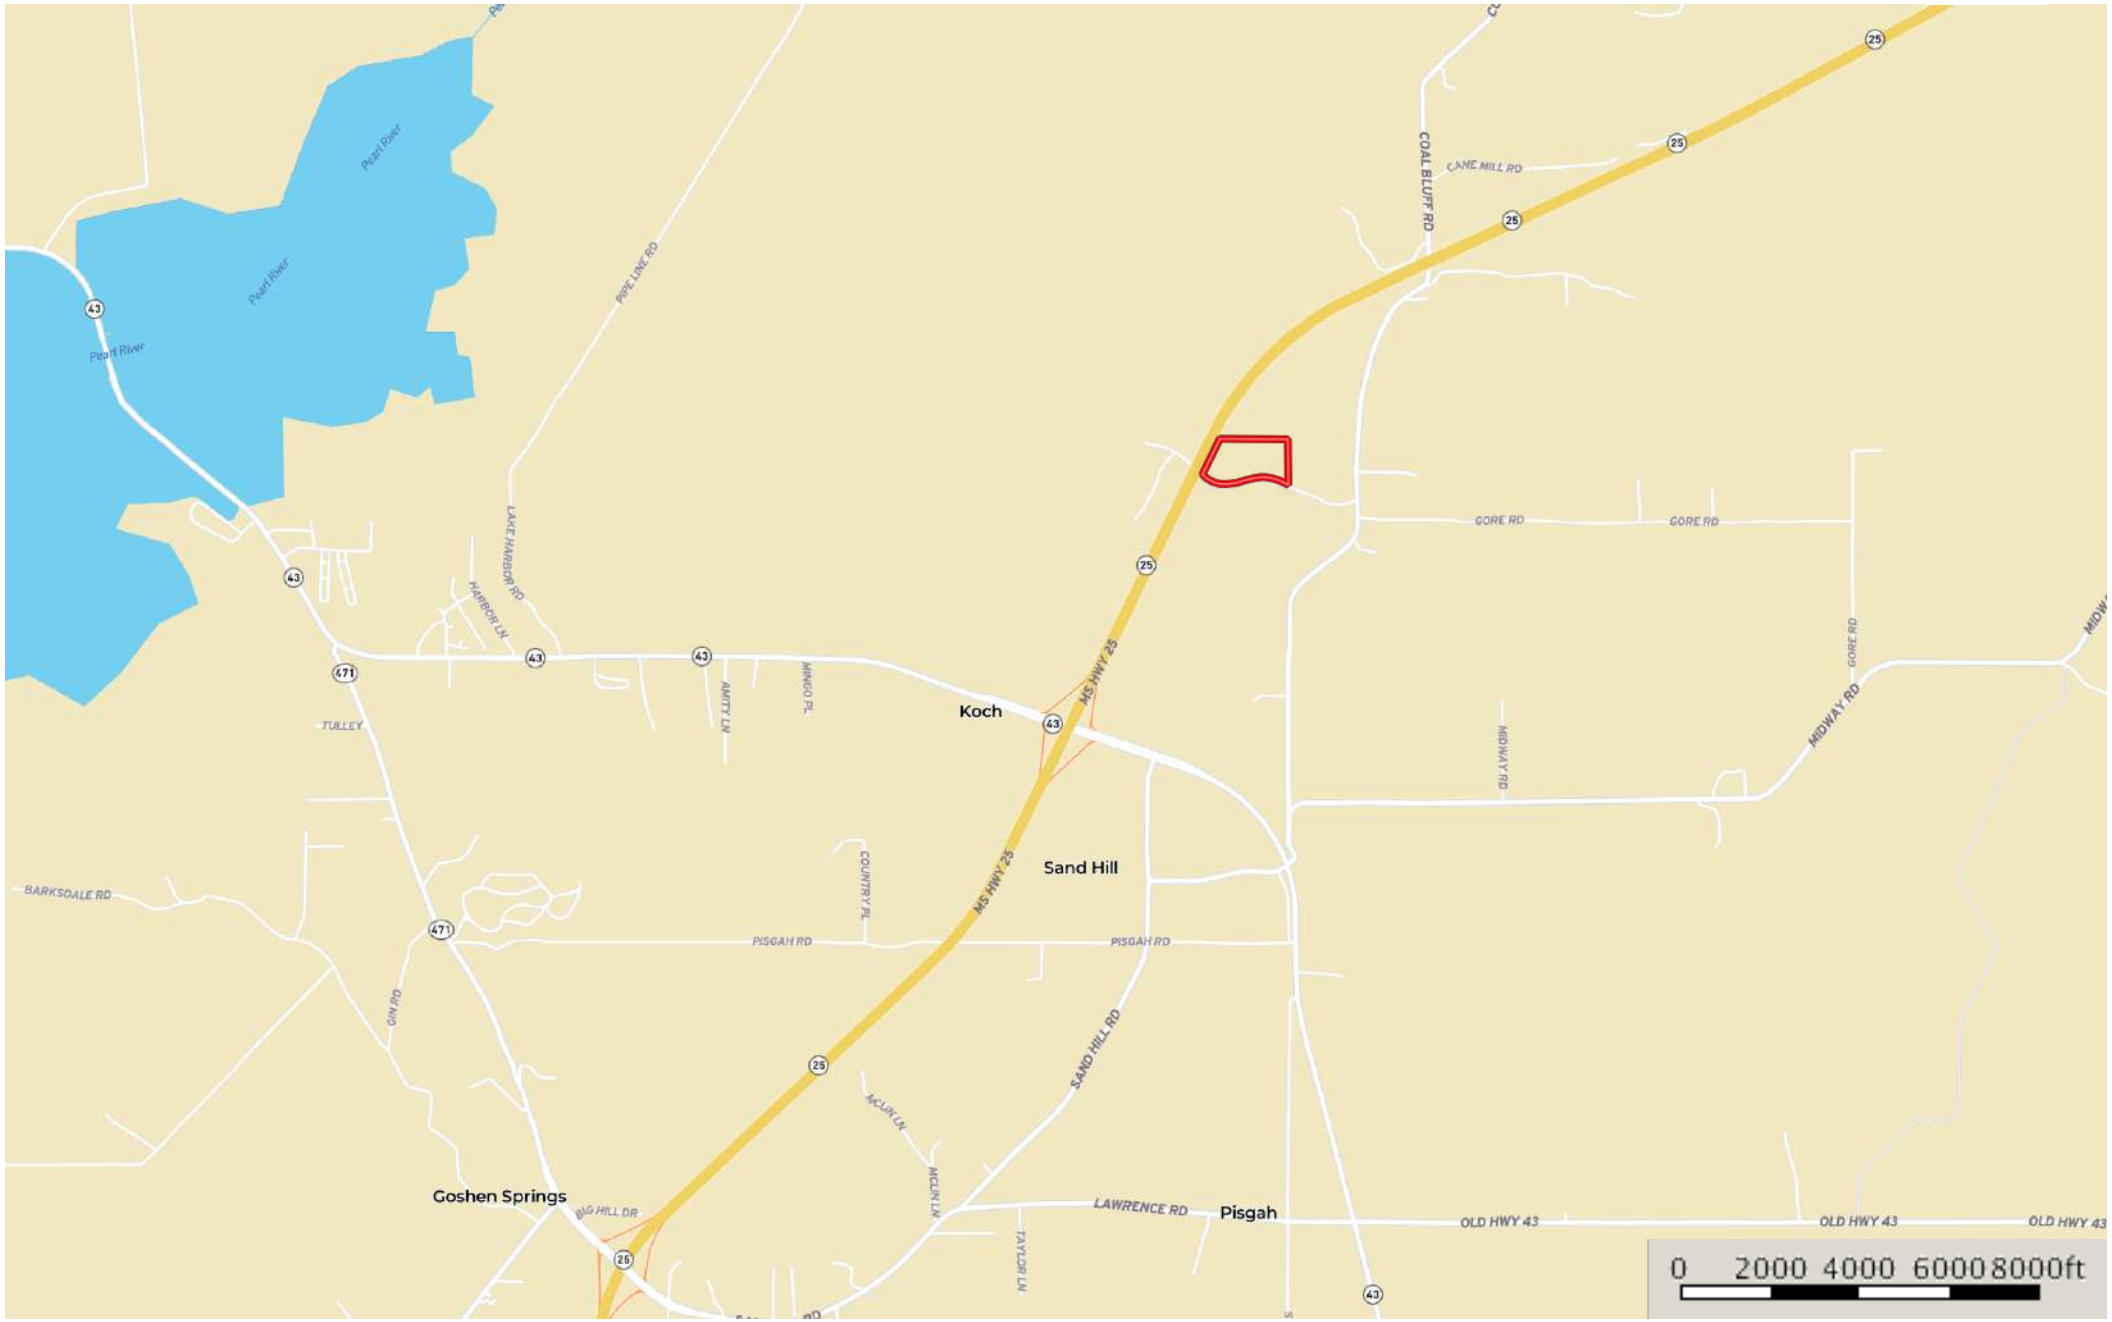

# Pisgah 27 Bee Summers Rd

Rankin County, Mississippi, 27 AC +/-

32.5074  
-89.872

 Boundary

**Pisgah 27 Bee Summers Rd**  
Rankin County, Mississippi, 27 AC +/-

 Boundary

# Pisgah 27 Bee Summers Rd

Rankin County, Mississippi, 27 AC +/-

 Boundary