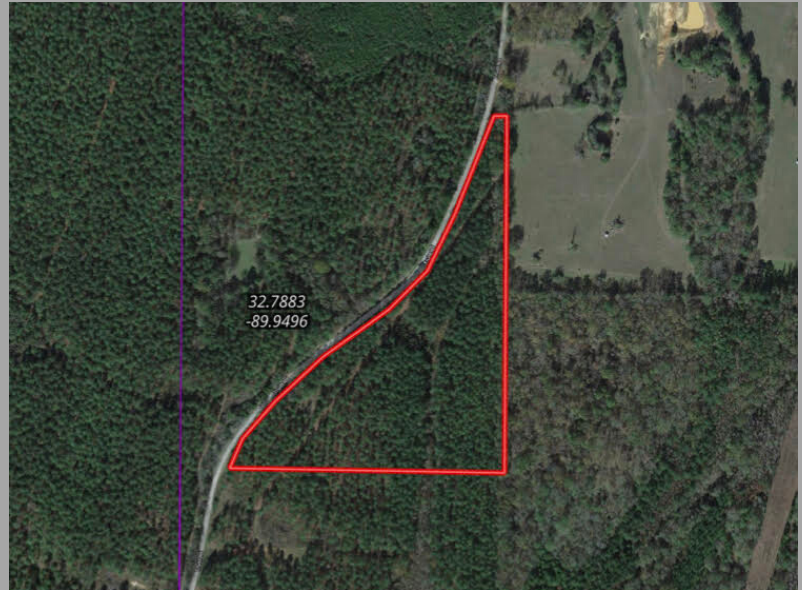

# Madison 16.5 Truitt

+/- 19.8 acres

Loring, Madison County, Mississippi

+/- 19.8 acres located in north Madison County in the Loring Community. 1800' paved frontage along Truitt Rd. Power and water available. Located in a great hunting area just 4 miles from the Big Black River. Property consists of rolling terrain with recently thinned 30 year old pine timber. Property recently thinned to enhance deer, turkey, and quail habitat. Located 11 miles from Canton and 10 miles to Pickens. With mature timber and high ground, this tract will make a great small recreational tract or homeplace!

- Reduced!
- Small acreage
- Road frontage along Truitt Rd
- Mostly pine timber
- Powerline
- Recreational or homeplace
- Power and Water available
- Great hunting area
- **\$65,241**

\*\*Additional acreage available