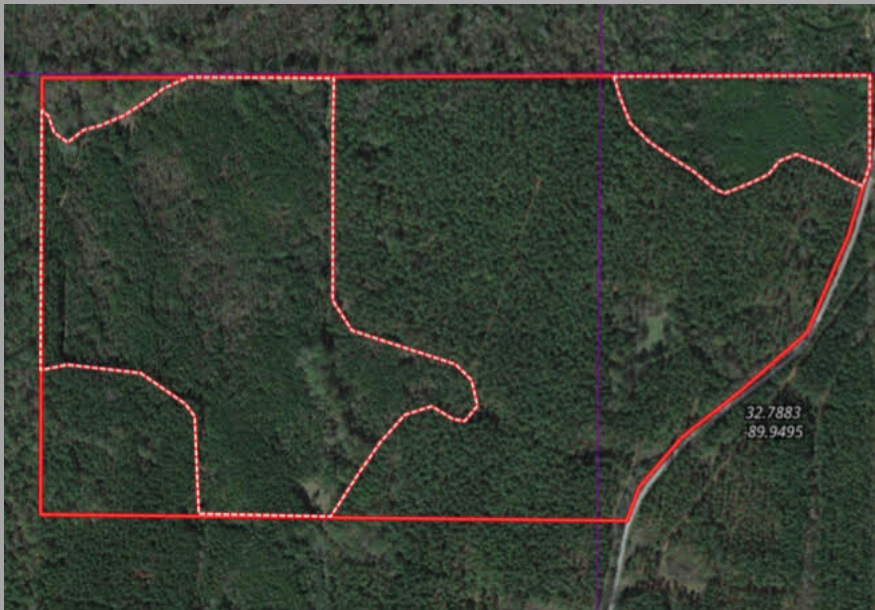

Madison 164

+/- 164 acres

Loring, Madison County, Mississippi

+/- 164 acres located in north Madison County in the Loring Community. Almost 0.5 miles of paved frontage along Truitt Road. Located in a great hunting area just 4 miles from the Big Black River. Property consists of rolling terrain with mostly thinned mature 30 year old pine timber. There is approximately 65 acres of 13-14 year old unthinned pine plantation. Located 11 miles from Canton and 10 miles to Pickens. Excellent internal trail system. Multiple existing food plots and areas that can be developed to additional plots. Located in an excellent deer and turkey hunting area, as well as supporting a mature stand of timber, this tract is well suited for providing recreational opportunity and income!

**Additional acreage available

- REDUCED!!
- Excellent deer and turkey hunting
- Road frontage along Truitt Rd
- Mostly mature pine timber
- Existing internal trails and food plots
- 4 miles from Big Black River
- Power and Water available
- 11 miles from Canton, 10 miles to Pickens
- **\$434,600**