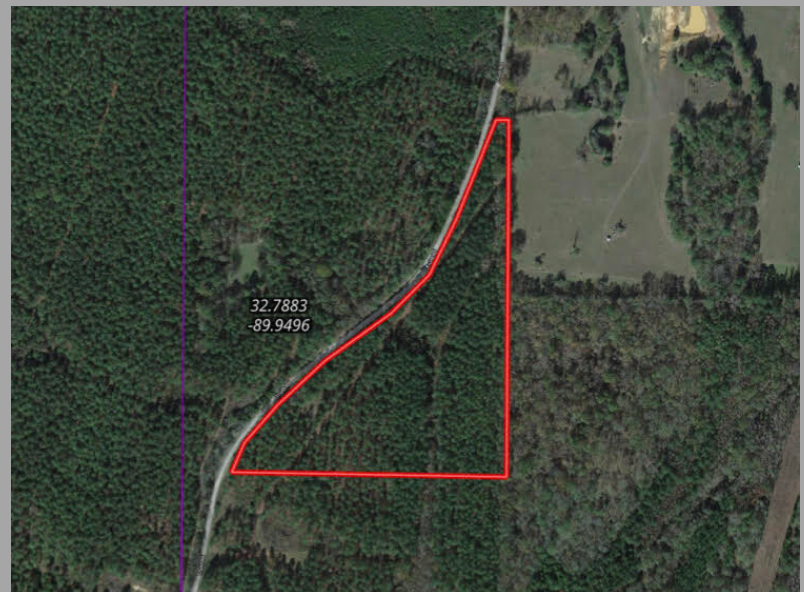

Madison 16.5 Truitt

+/- 16.5 acres

Loring, Madison County, Mississippi

+/- 16.5 acres located in north Madison County in the Loring Community. 1800' paved frontage along Truitt Rd. Power and water available. Located in a great hunting area just 4 miles from the Big Black River. Property consists of rolling terrain with recently thinned 30 year old pine timber. Property recently thinned to enhance deer, turkey, and quail habitat. Located 11 miles from Canton and 10 miles to Pickens. With mature timber and high ground, this tract will make a great small recreational tract or homeplace!

- NEW LISTING!
- Small acreage
- Road frontage along Truitt Rd
- Mostly pine timber
- Powerline
- Recreational or homeplace
- Power and Water available
- Great hunting area
- **\$57,750**

**Additional acreage available