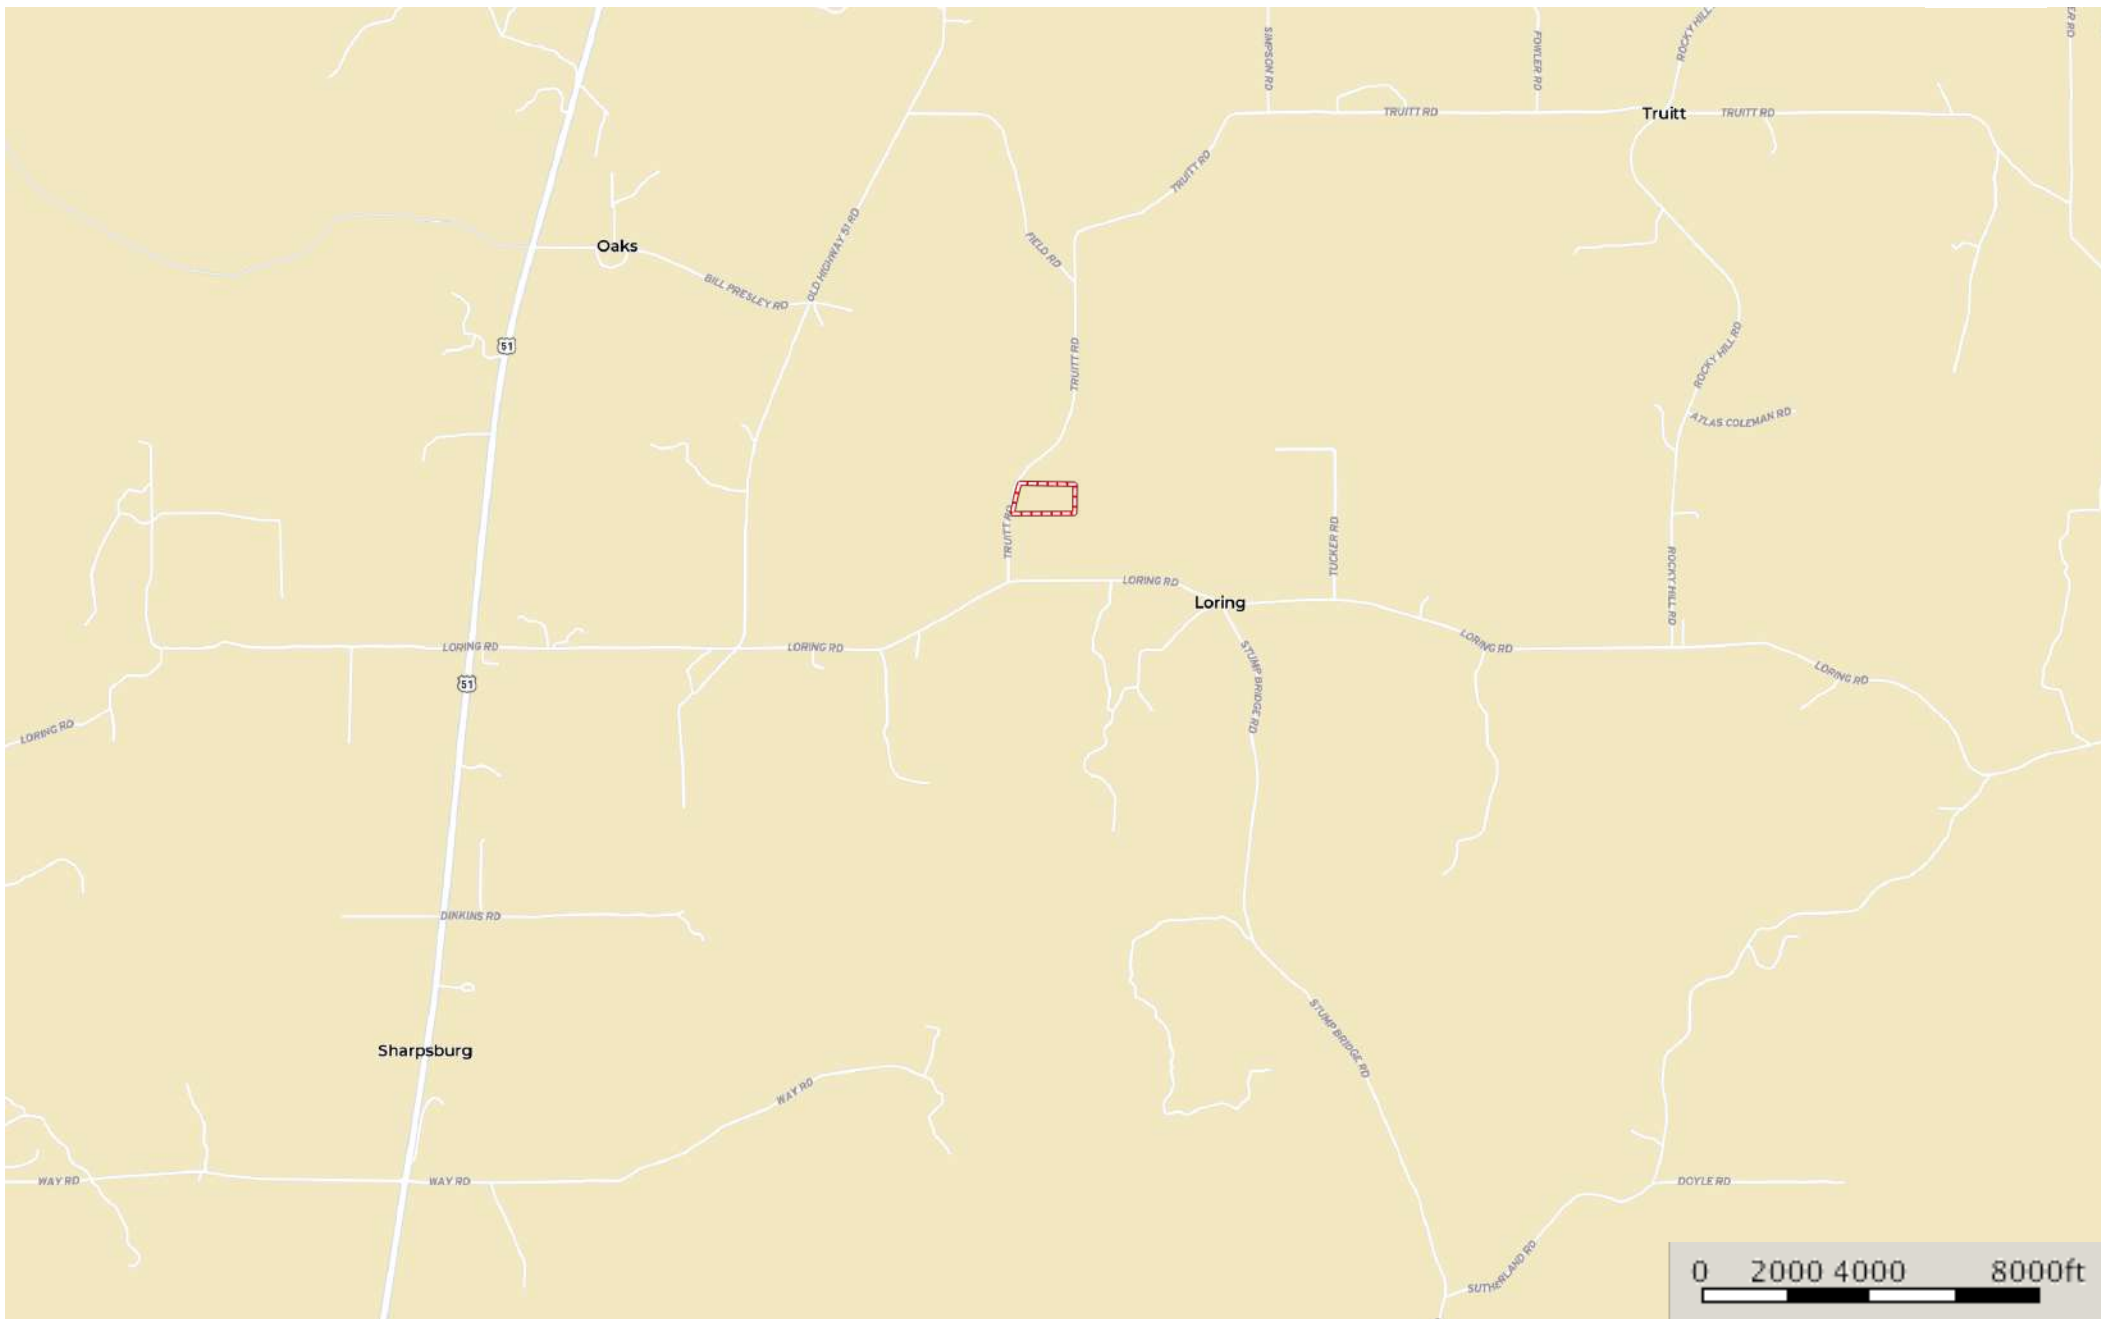

**Madison 16 - Truitt Rd**  
Madison County, Mississippi, 16 AC +/-

 Boundary

**Madison 16 - Truitt Rd**  
Madison County, Mississippi, 16 AC +/-

 Boundary

# Madison 16 - Truitt Rd

Madison County, Mississippi, 16 AC +/-

 Boundary