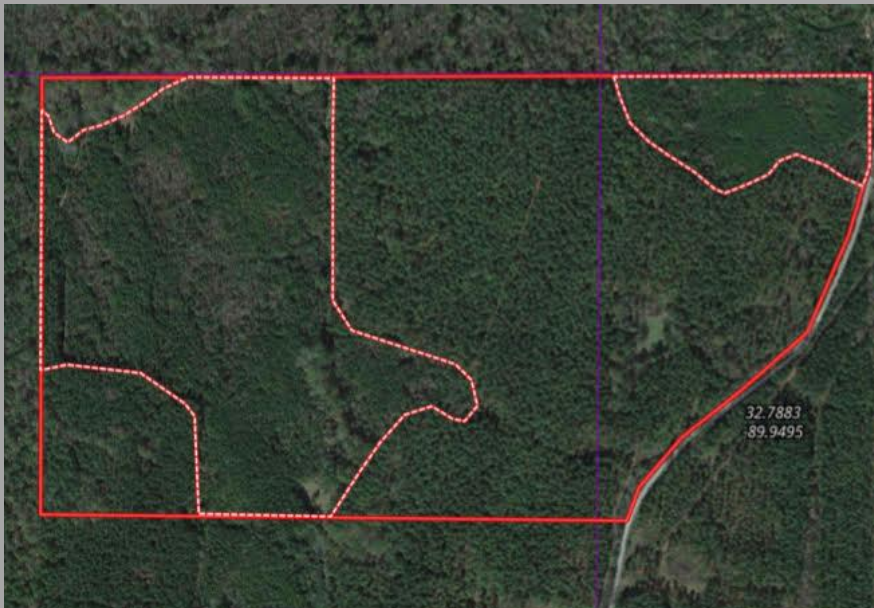

Madison 158

+/- 158 acres

Loring, Madison County, Mississippi

+/- 158 acres located in north Madison County in the Loring Community. Almost 0.5 miles of paved frontage along Truitt Road. Located in a great hunting area just 4 miles from the Big Black River. Property consists of rolling terrain with mostly thinned mature 30 year old pine timber. There is approximately 65 acres of 13-14 year old unthinned pine plantation. Located 11 miles from Canton and 10 miles to Pickens. Excellent internal trail system. Multiple existing food plots and areas that can be developed to additional plots. Located in an excellent deer and turkey hunting area, as well as supporting a mature stand of timber, this tract is well suited for providing recreational opportunity and income!

**Additional acreage available

- Excellent deer and turkey hunting
- Road frontage along Truitt Rd
- Mostly mature pine timber
- Existing internal trails and food plots
- 4 miles from Big Black River
- Power and Water available
- 11 miles from Canton, 10 miles to Pickens
- **\$2650/acre**