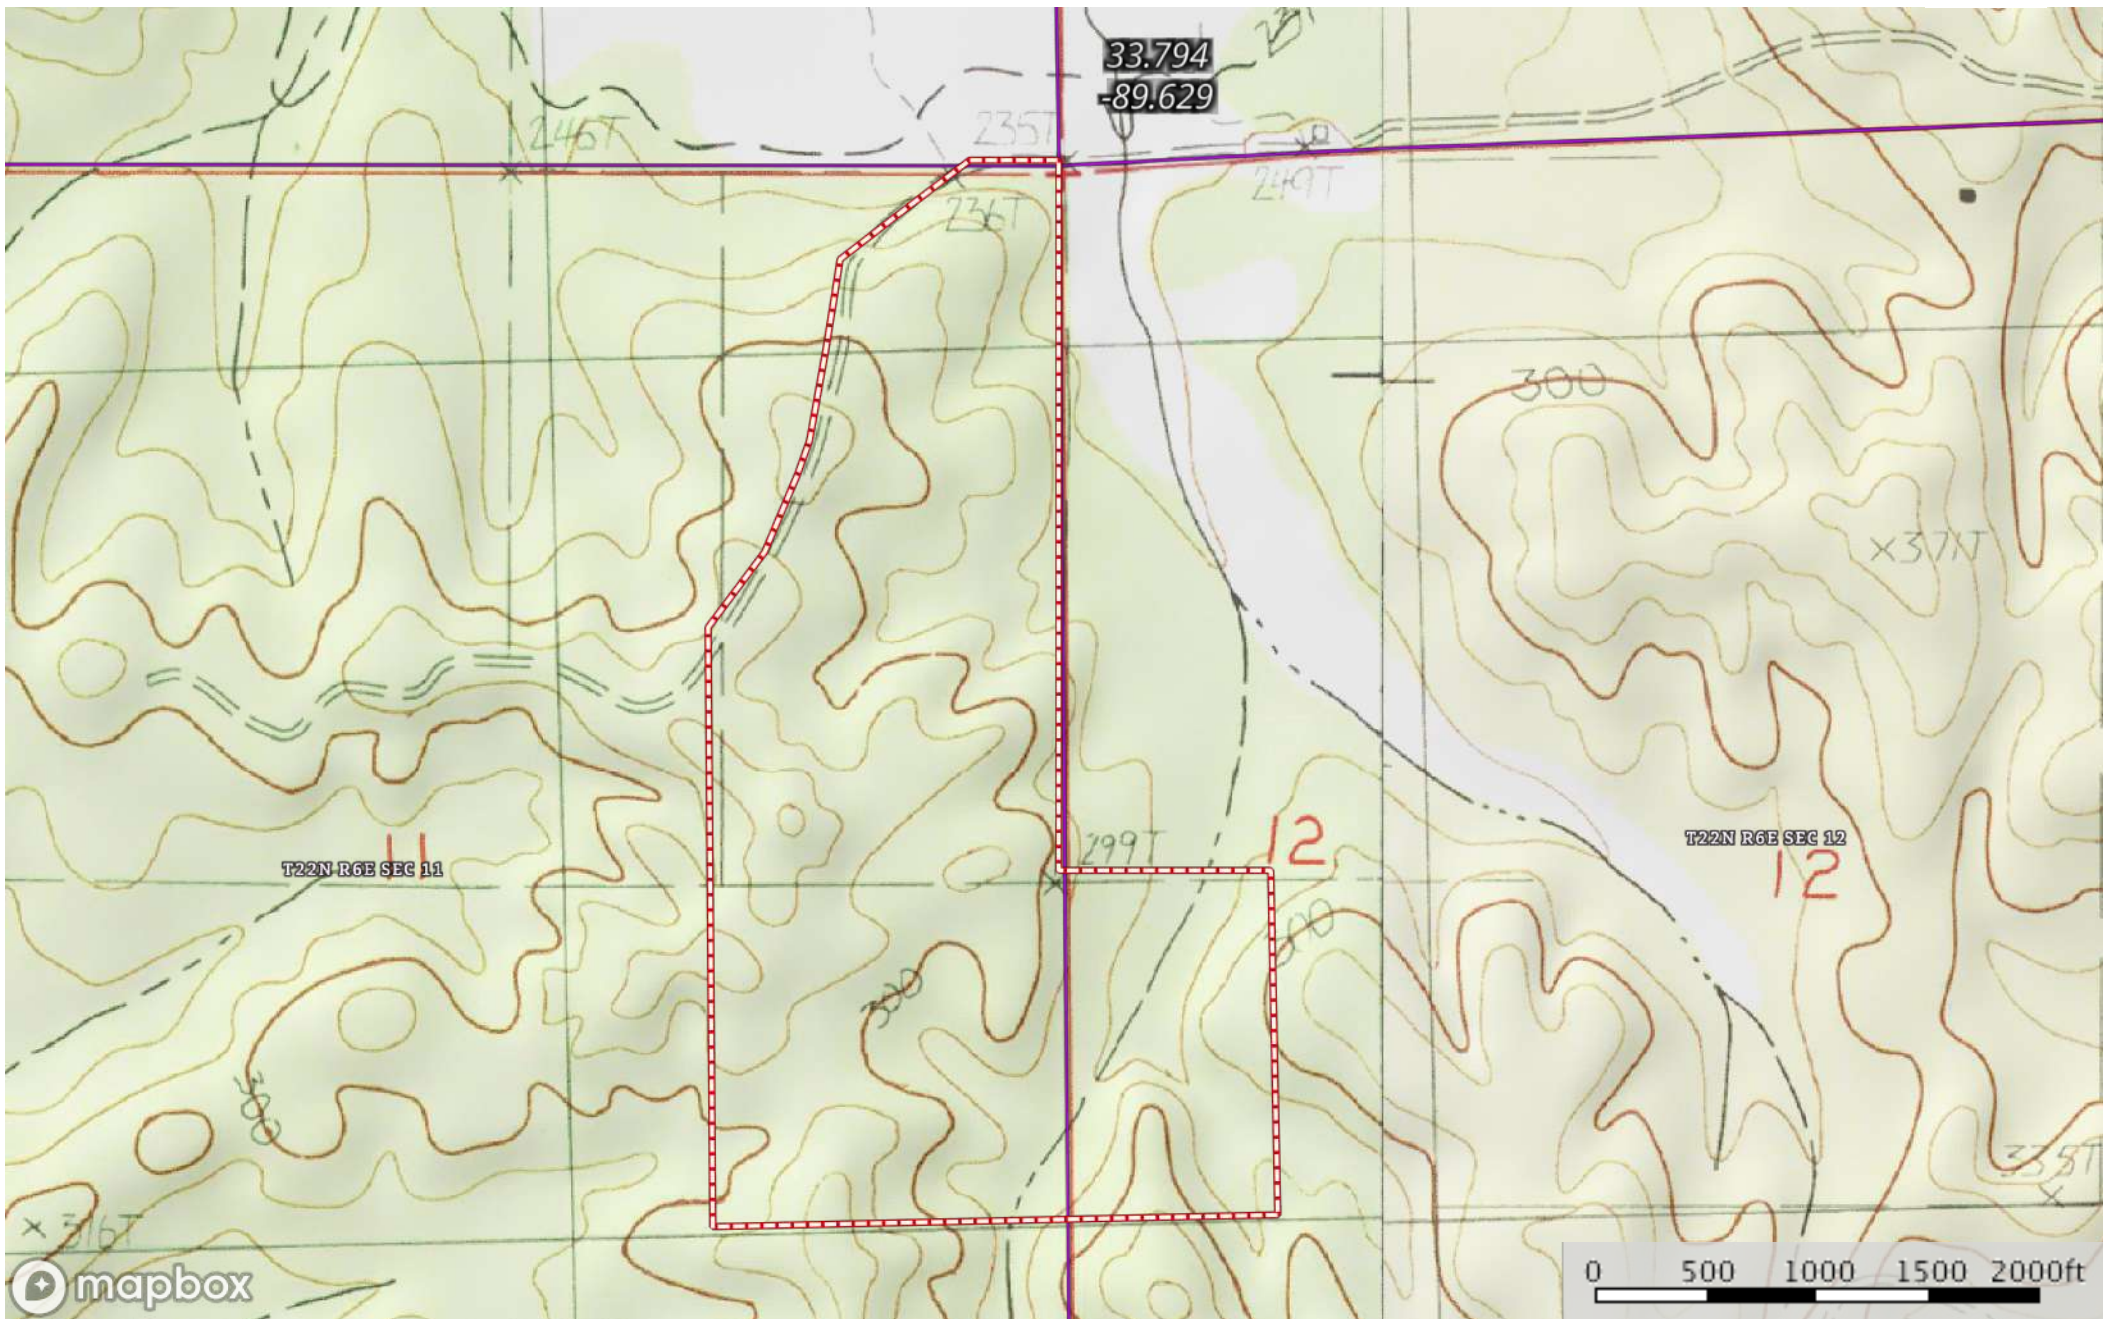

**Grenada 127**  
Grenada County, Mississippi, 127 AC +/-

 Boundary

**Grenada 127**  
Grenada County, Mississippi, 127 AC +/-

Boundary

# Grenada 127

Grenada County, Mississippi, 127 AC +/-

 Boundary