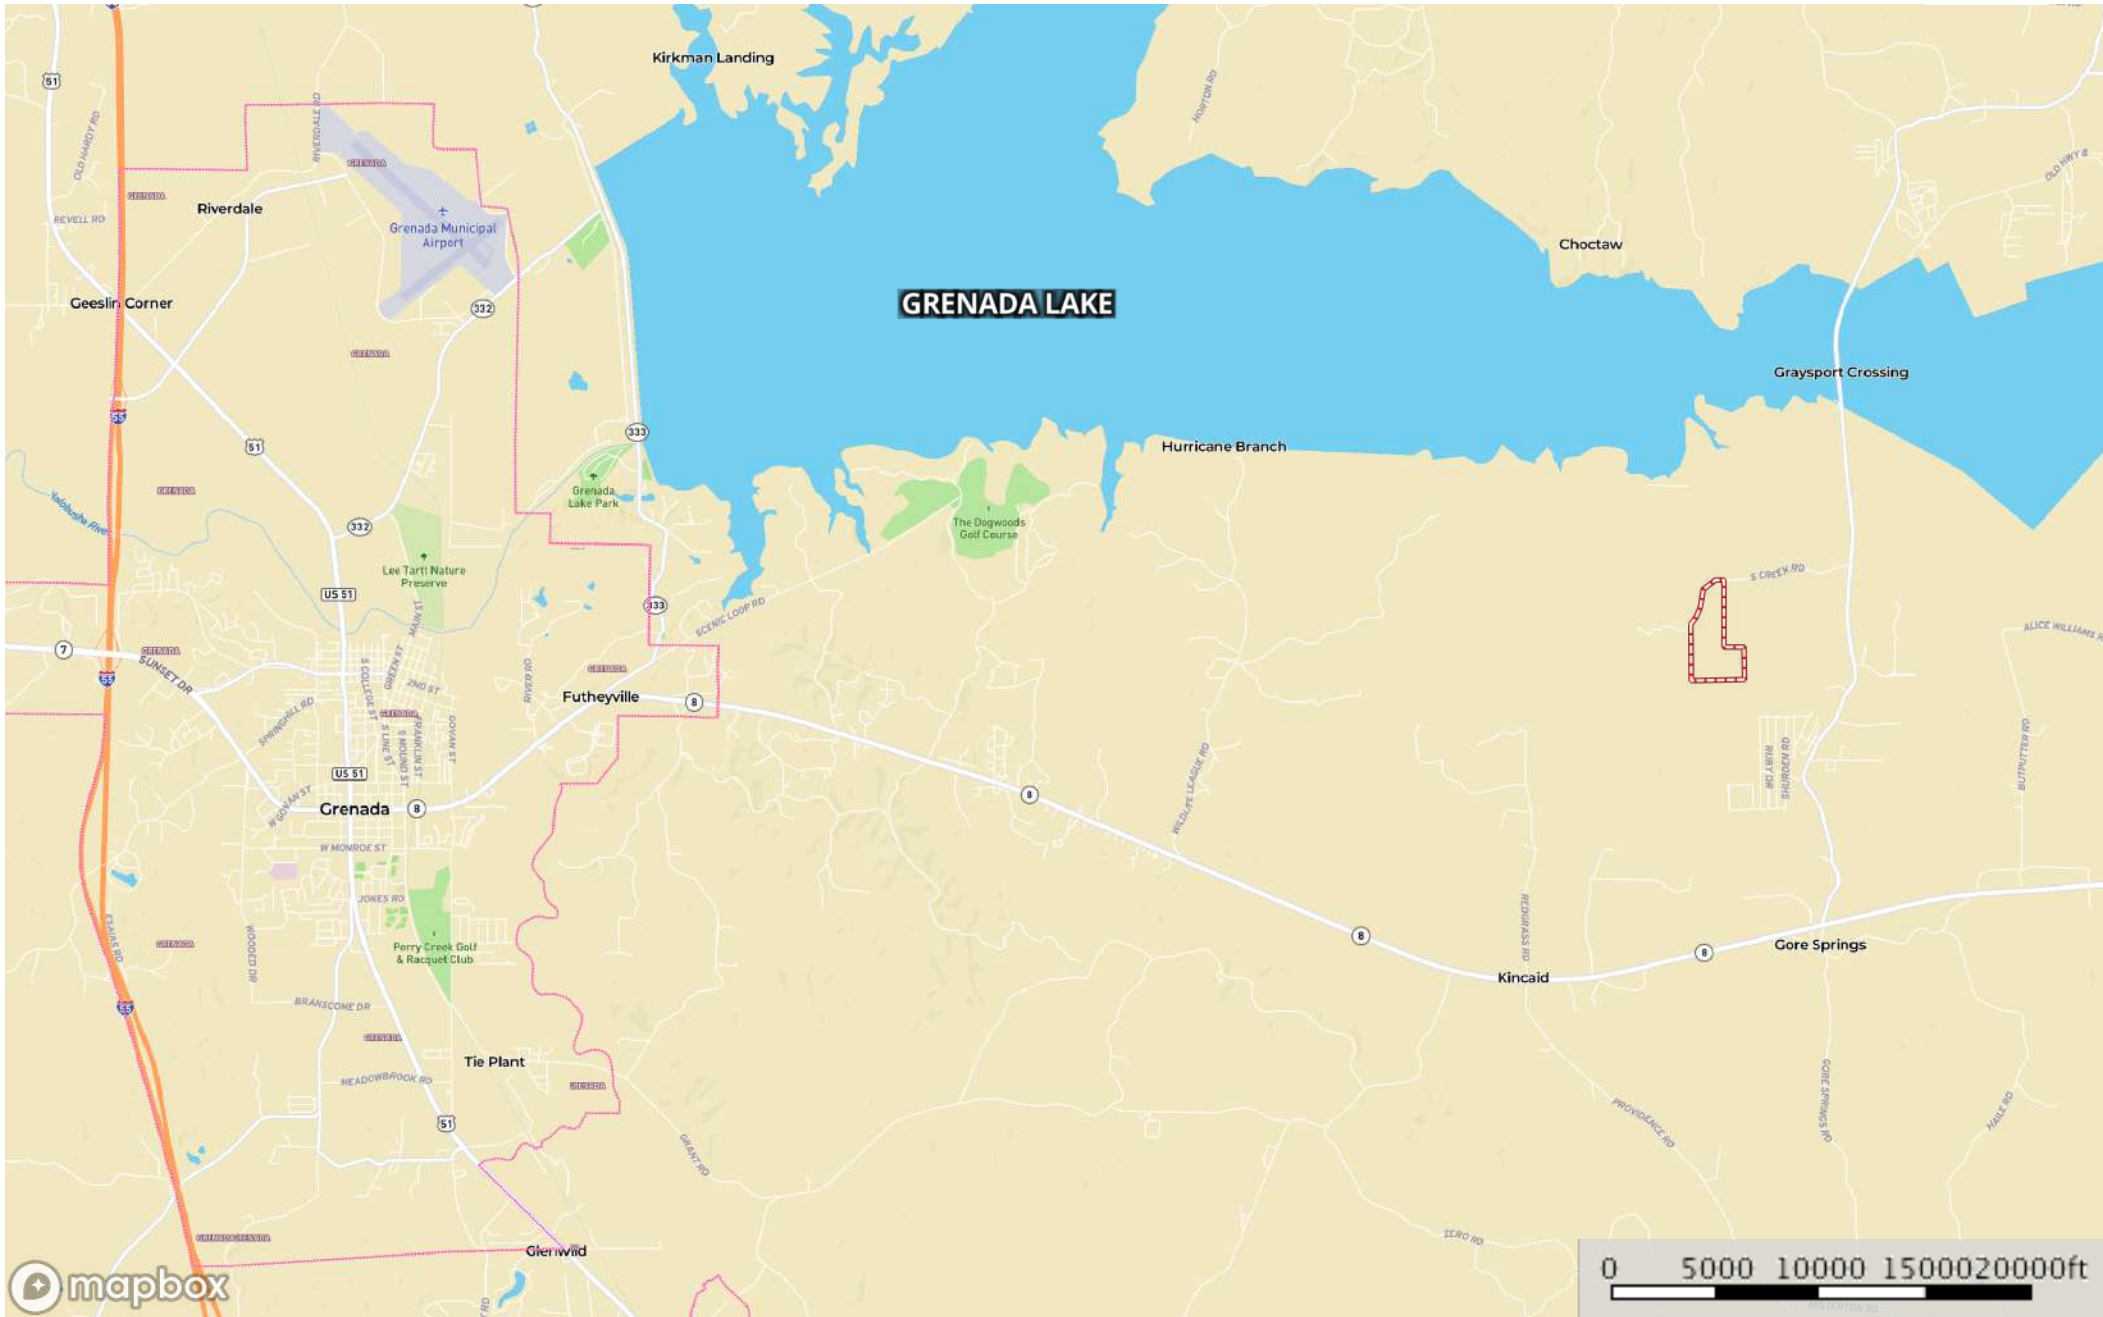

**Grenada 127**  
Grenada County, Mississippi, 127 AC +/-

 Boundary

**Grenada 127**  
Grenada County, Mississippi, 127 AC +/-

Boundary

# Grenada 127

Grenada County, Mississippi, 127 AC +/-

 Boundary