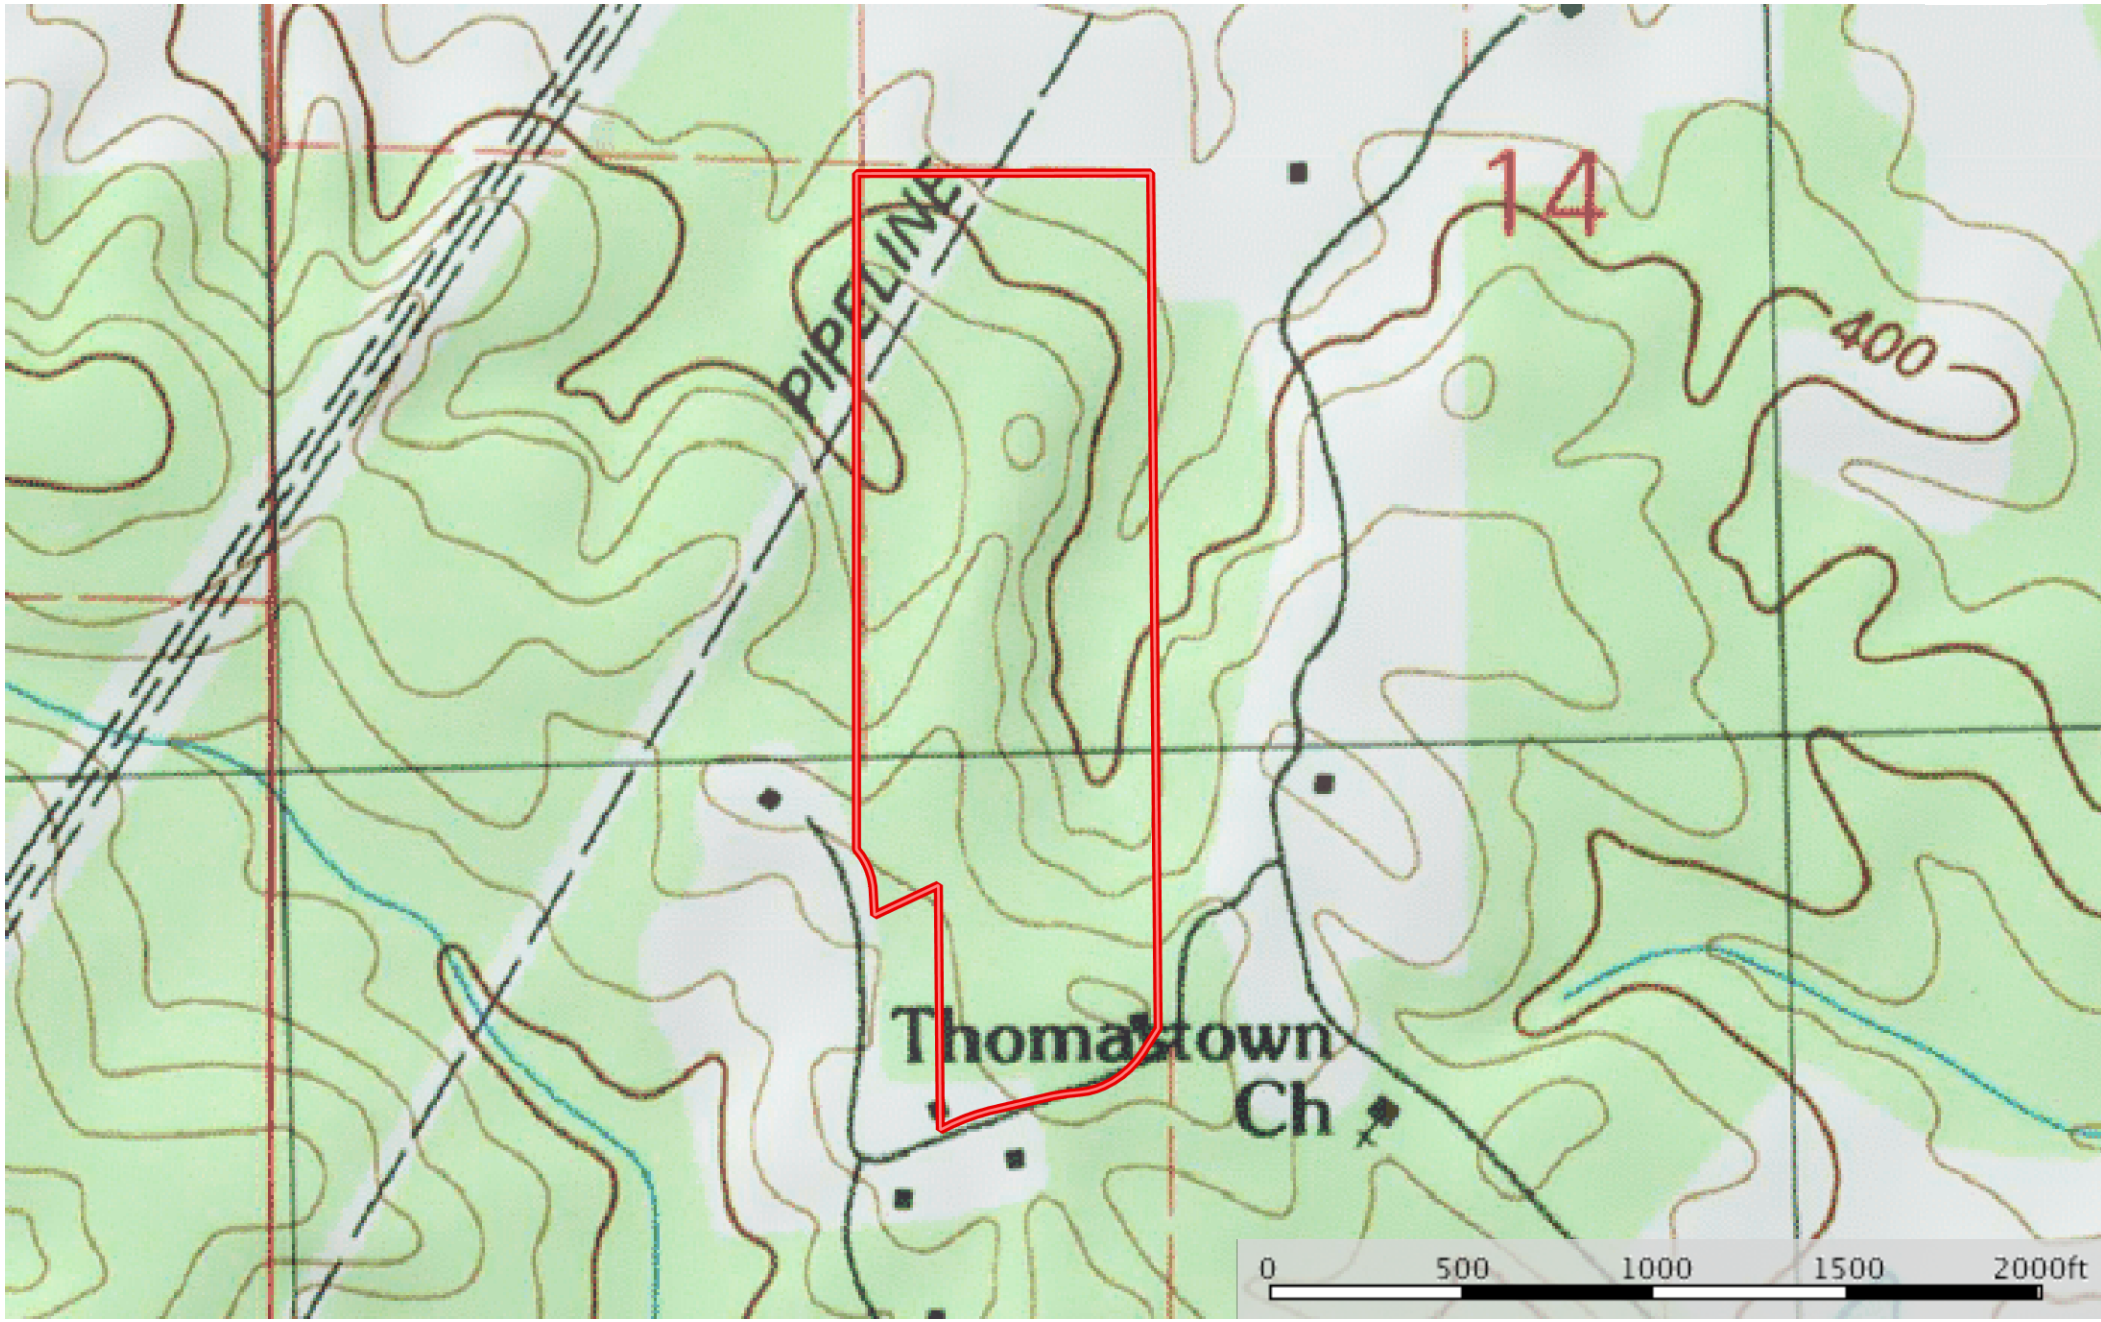

Leake 35 / Wade

Leake County, Mississippi, 35 AC +/-

 Boundary

Leake 35 / Wade
Leake County, Mississippi, 35 AC +/-

 Boundary

Leake 35 / Wade

Leake County, Mississippi, 35 AC +/-

 Boundary