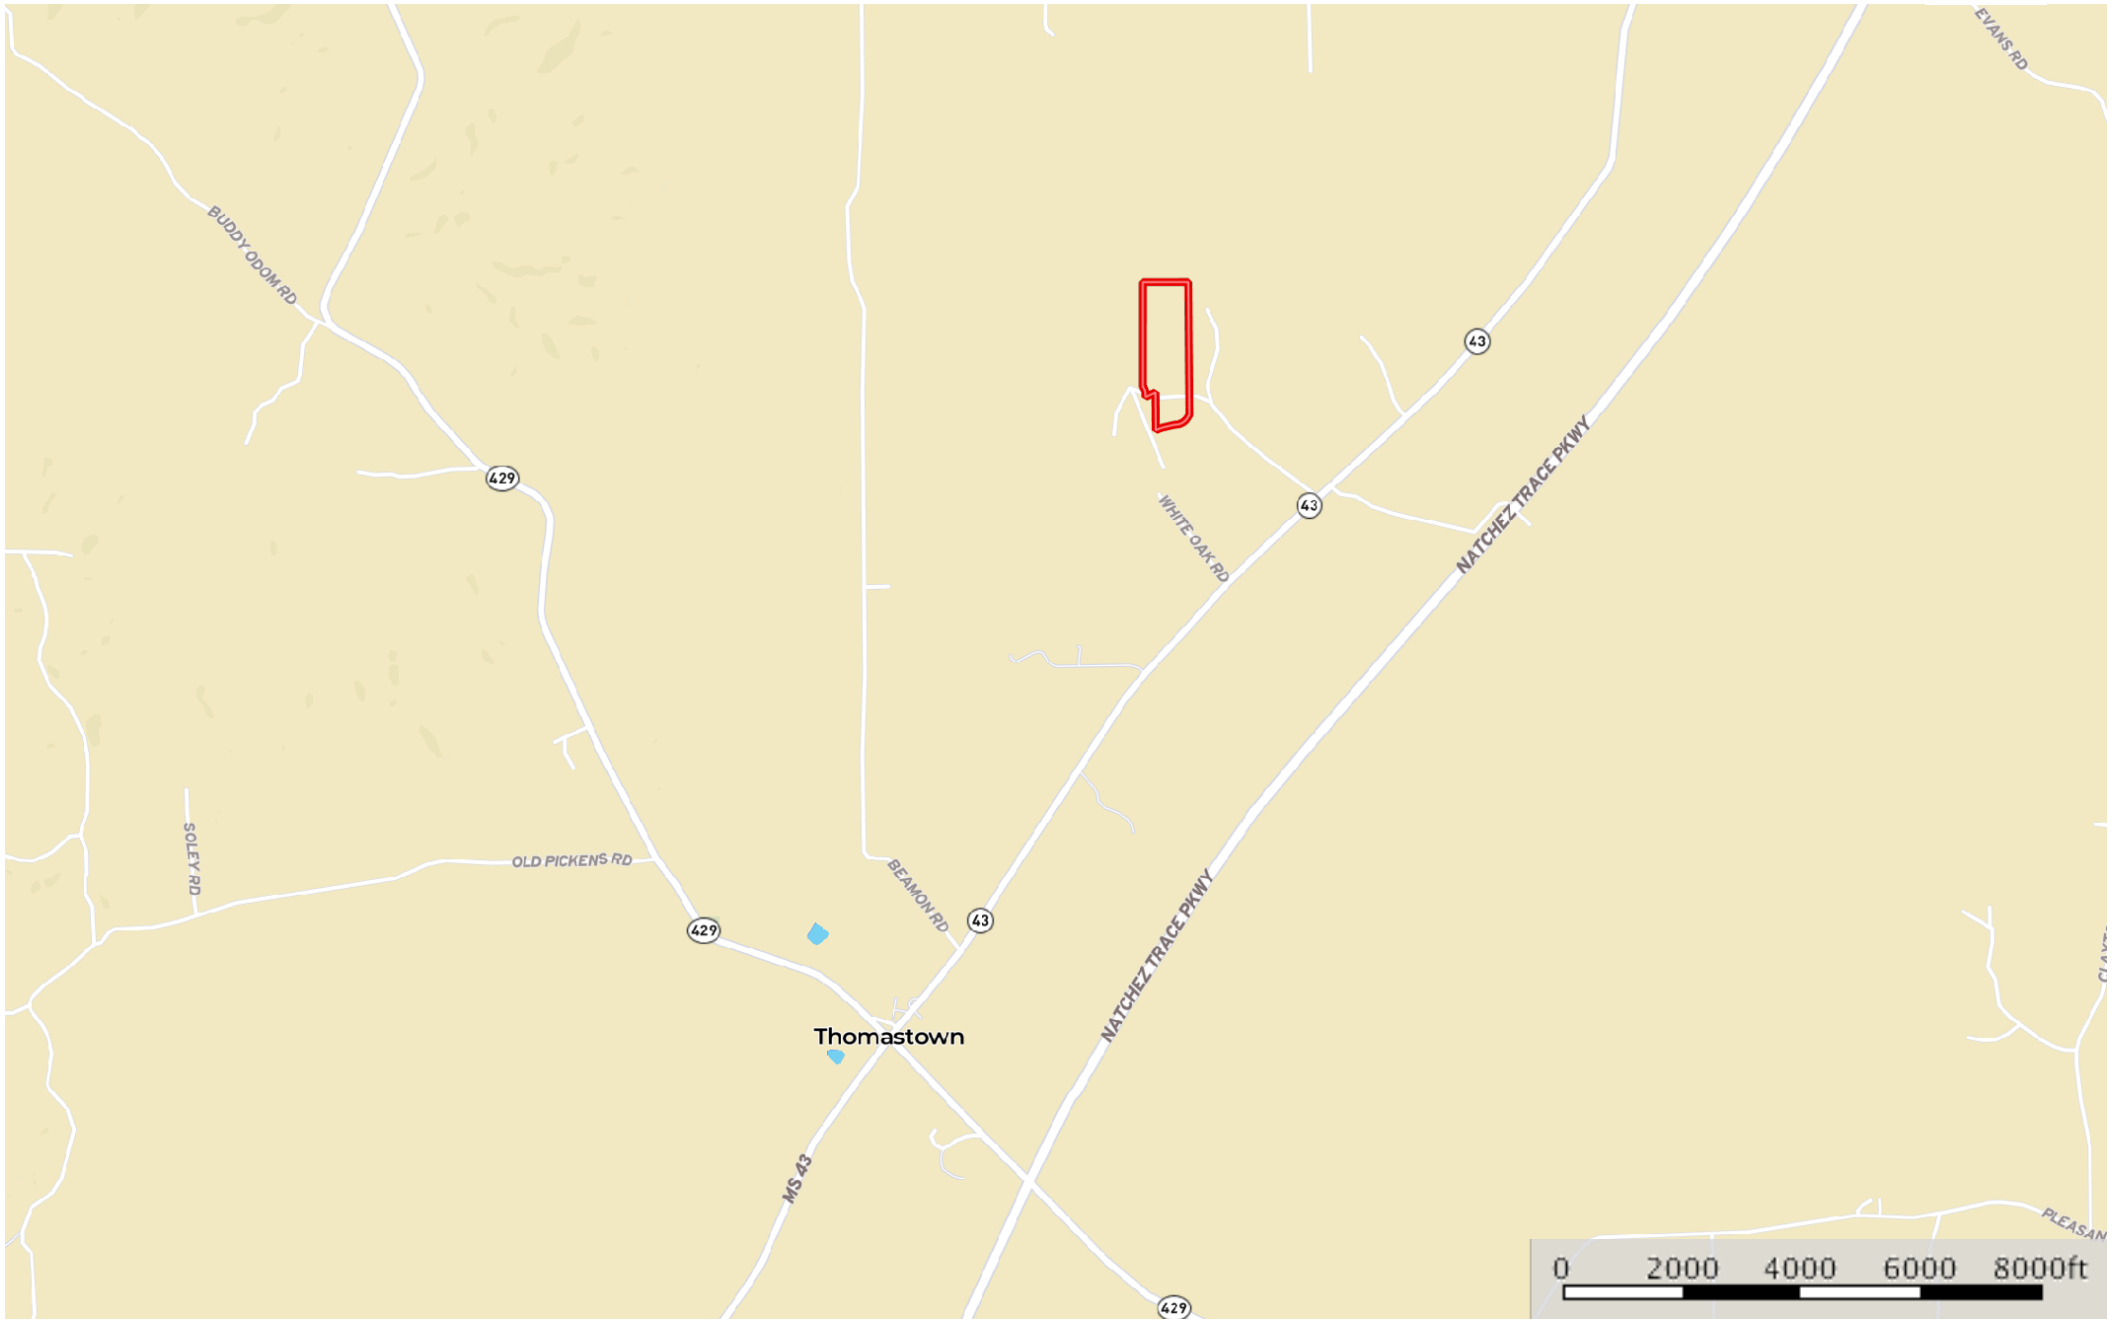

Leake 35 / Wade

Leake County, Mississippi, 35 AC +/-

 Boundary

Leake 35 / Wade
Leake County, Mississippi, 35 AC +/-

 Boundary

Leake 35 / Wade

Leake County, Mississippi, 35 AC +/-

 Boundary