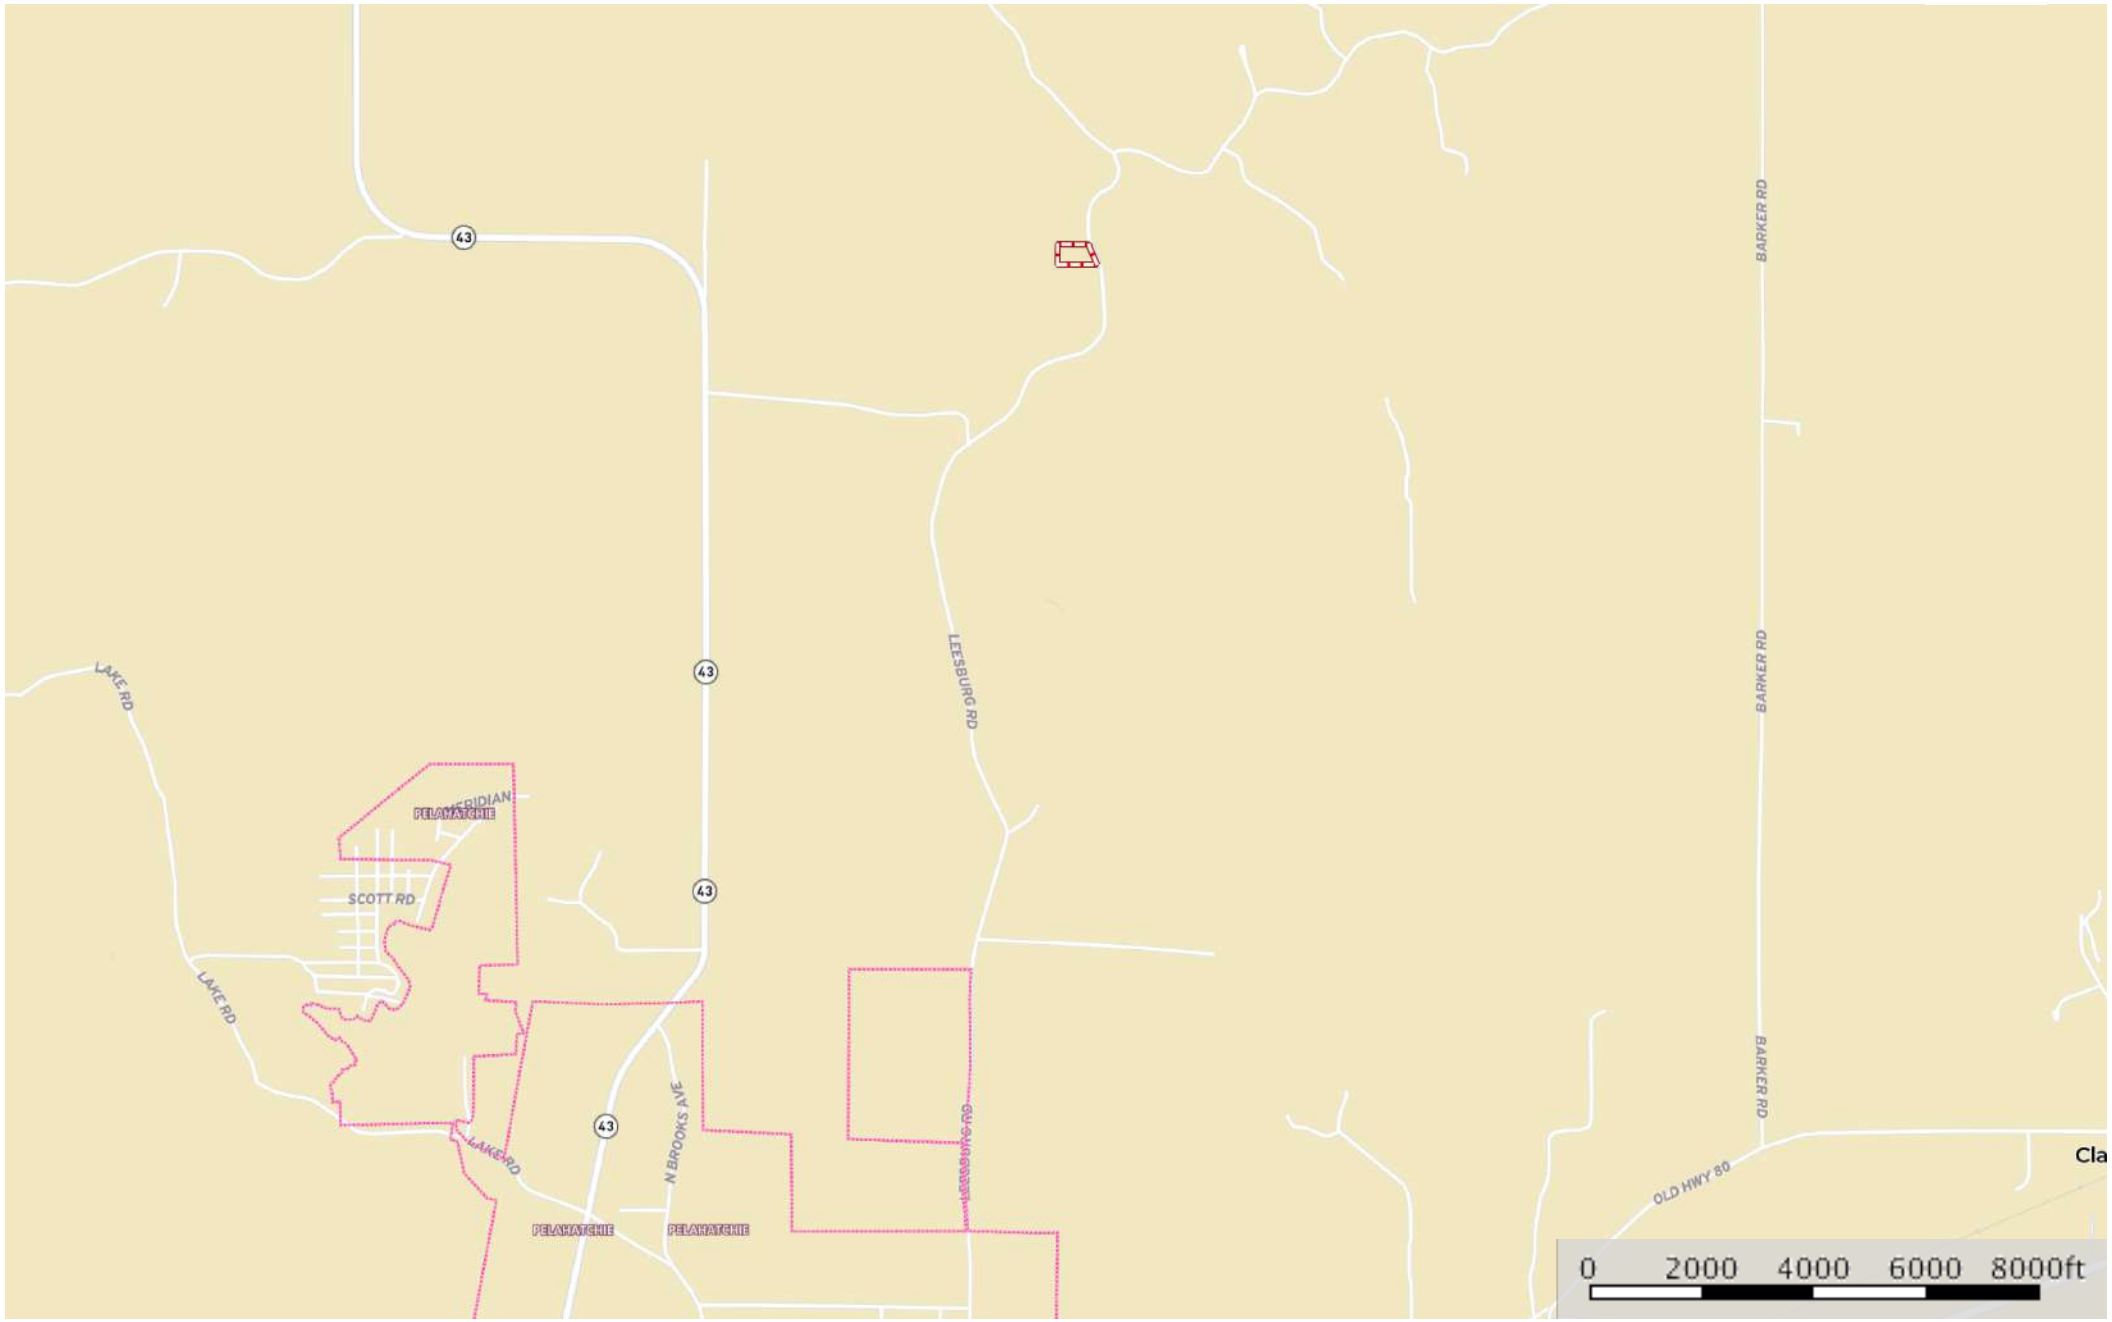

Leesburg Rd 3.5
Rankin County, Mississippi, 3.5 AC +/-

 Boundary

Leesburg Rd 3.5

Rankin County, Mississippi, 3.5 AC +/-

 Boundary

Leesburg Rd 3.5
Rankin County, Mississippi, 3.5 AC +/-

 Boundary