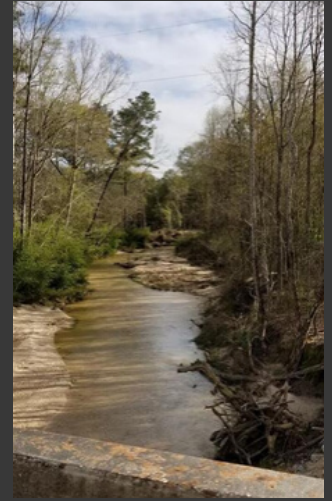

**\$141,750**  
**+/- 52.5 Acres**  
**Lawrence County, MS**

LAND SALES - TIMBER - LAND MANAGEMENT

**BACKWOODS**  
**LAND CO.**

WWW.BACKWOODSLAND.COM (601) 209-4882

Looking for a place to stick your toes in the sand and spend the day relaxing in your own personal paradise? This is it! 52.5+/- acres is available to build your dream home, hunt or just to use for a get-a-way! This land is absolutely beautiful! Crooked Creek runs through it and is the perfect place for the kids to play. Let them run loose in the knee high creek or wander through the woods exploring. Remember, the dirtier the feet, the happier the kid! Perhaps you need your own personal hunting spot. Look no further! This 52.5+/- acres boasts deer, turkey and fish! It is a place any outdoorsman would love to call his own.