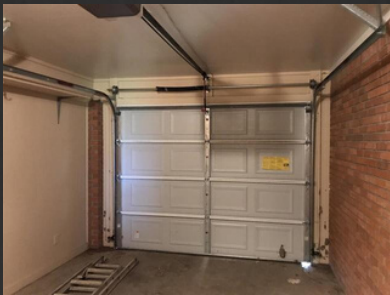

\$89,000 CAMP HOUSE Issaquena County, MS

LAND SALES - TIMBER - LAND MANAGEMENT

BACKWOODS LAND CO.

WWW.BACKWOODSLAND.COM (601) 209-4882

Valley Park, Ms. Great hunting camp near Deer Creek in the South Mississippi Delta with access to thousands of acres premiere public hunting. Just minutes from Mahannah WMA, Delta NF, and many other hunting opportunities where you can enjoy some of our states best deer hunting and duck hunting. This camp house is sitting on a +/-1 acre lot in a quite hunting community and has 3 bedrooms, 1.5 baths, kitchen/dining area and is fully furnished. The garage can hold your atv, stands and decoys or easily be converted to an extra bedroom. Seller states this property did not flood during the 2019 flood. In addition, if you are looking to purchase property in the area we have tracts available within 10 minutes.