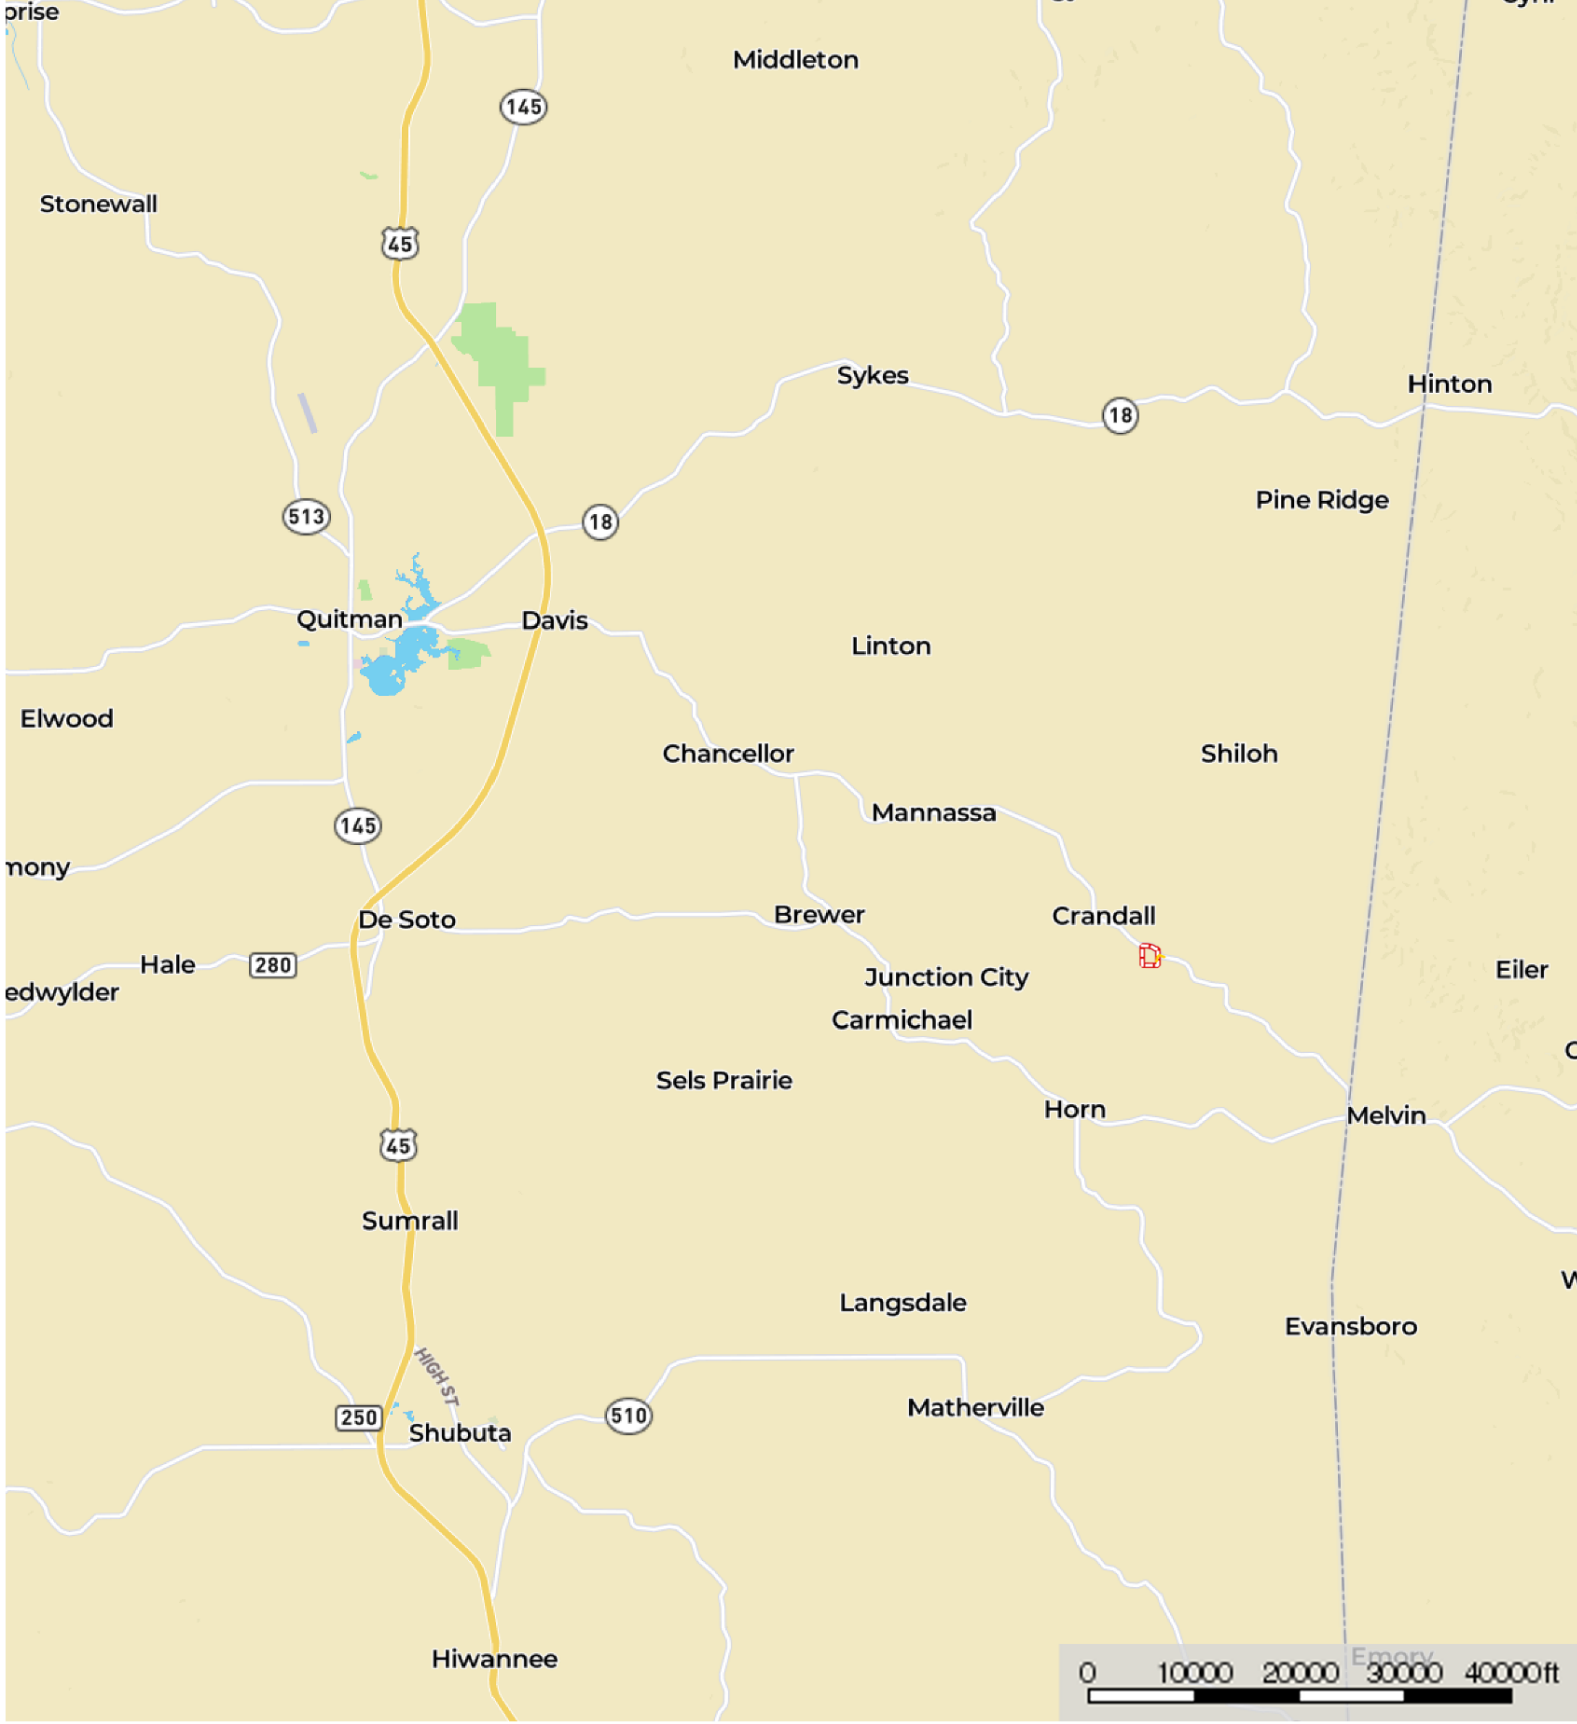

# Clarke.43.Morgan

Clarke County, Mississippi, 43 AC +/-

Primary Road Boundary

**Clarke.43.Morgan**  
Clarke County, Mississippi, 43 AC +/-

— Primary Road    □ Boundary

Primary Road Boundary