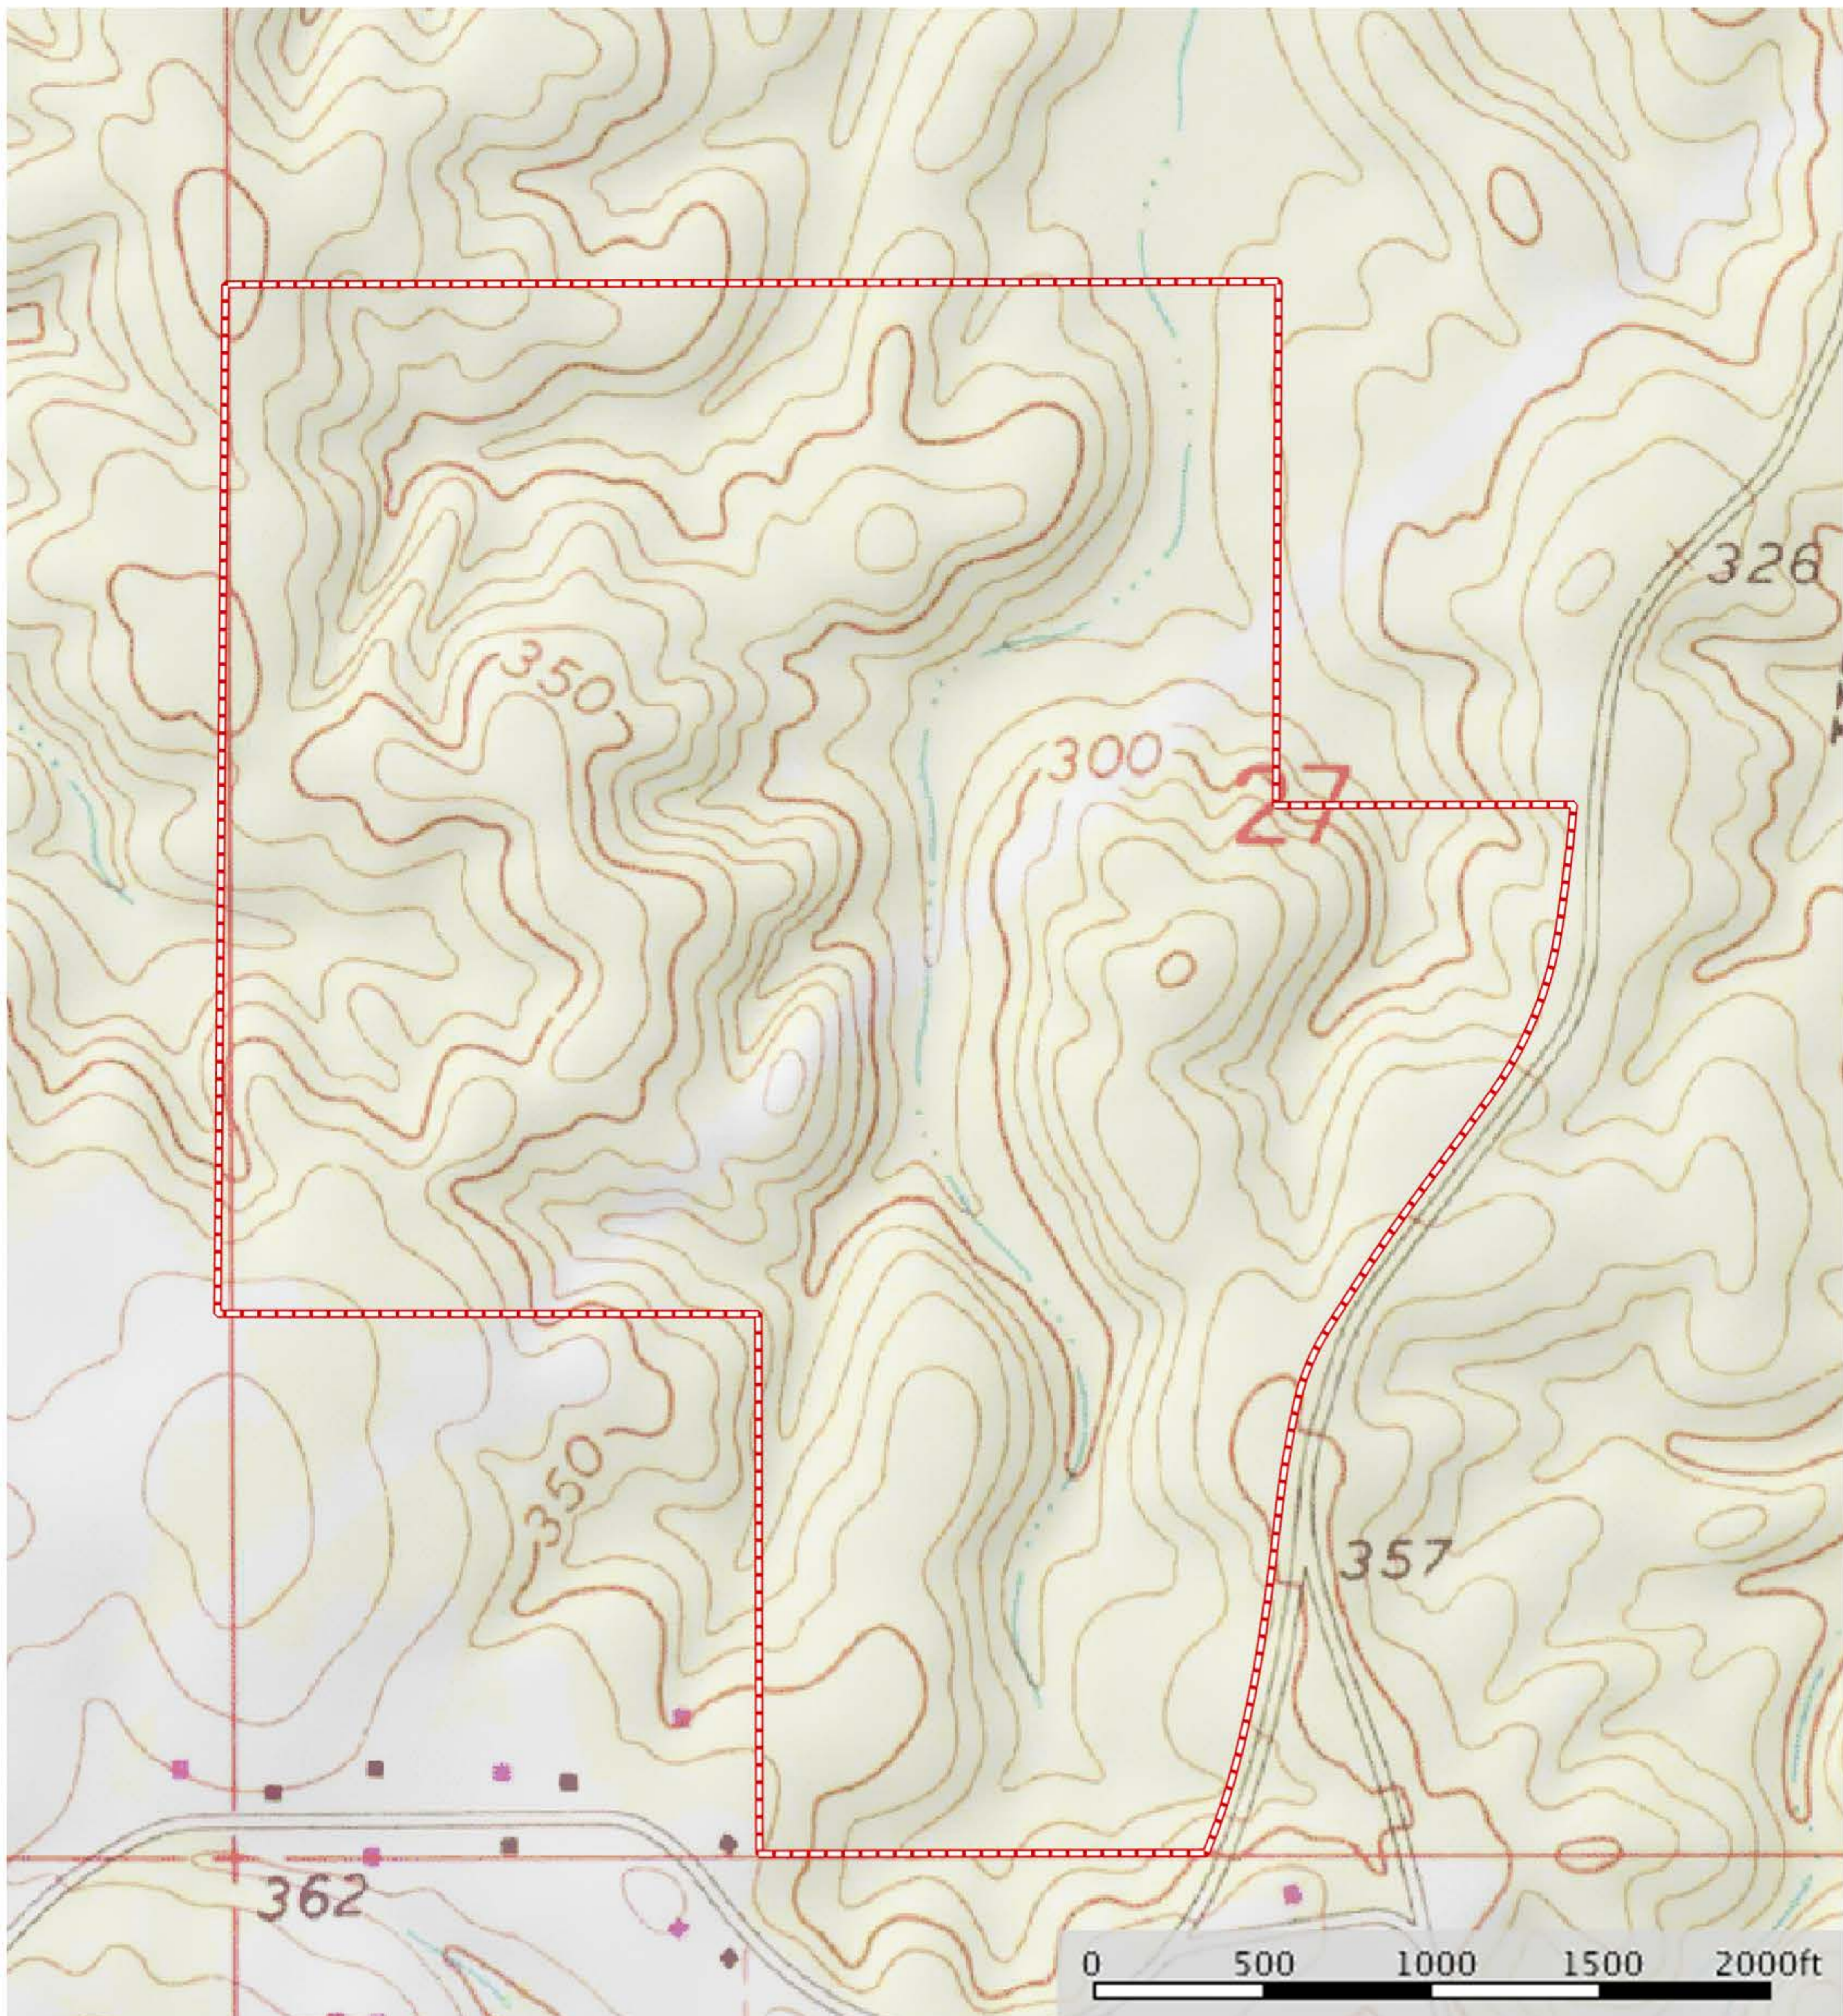

**Wayne.217-80.Hurt**  
Wayne County, Mississippi, 217 AC +/-

 Boundary

**Wayne.217-80.Hurt**  
Wayne County, Mississippi, 217 AC +/-

 Boundary

# Wayne.217-80.Hurt

Wayne County, Mississippi, 217 AC +/-

 Boundary