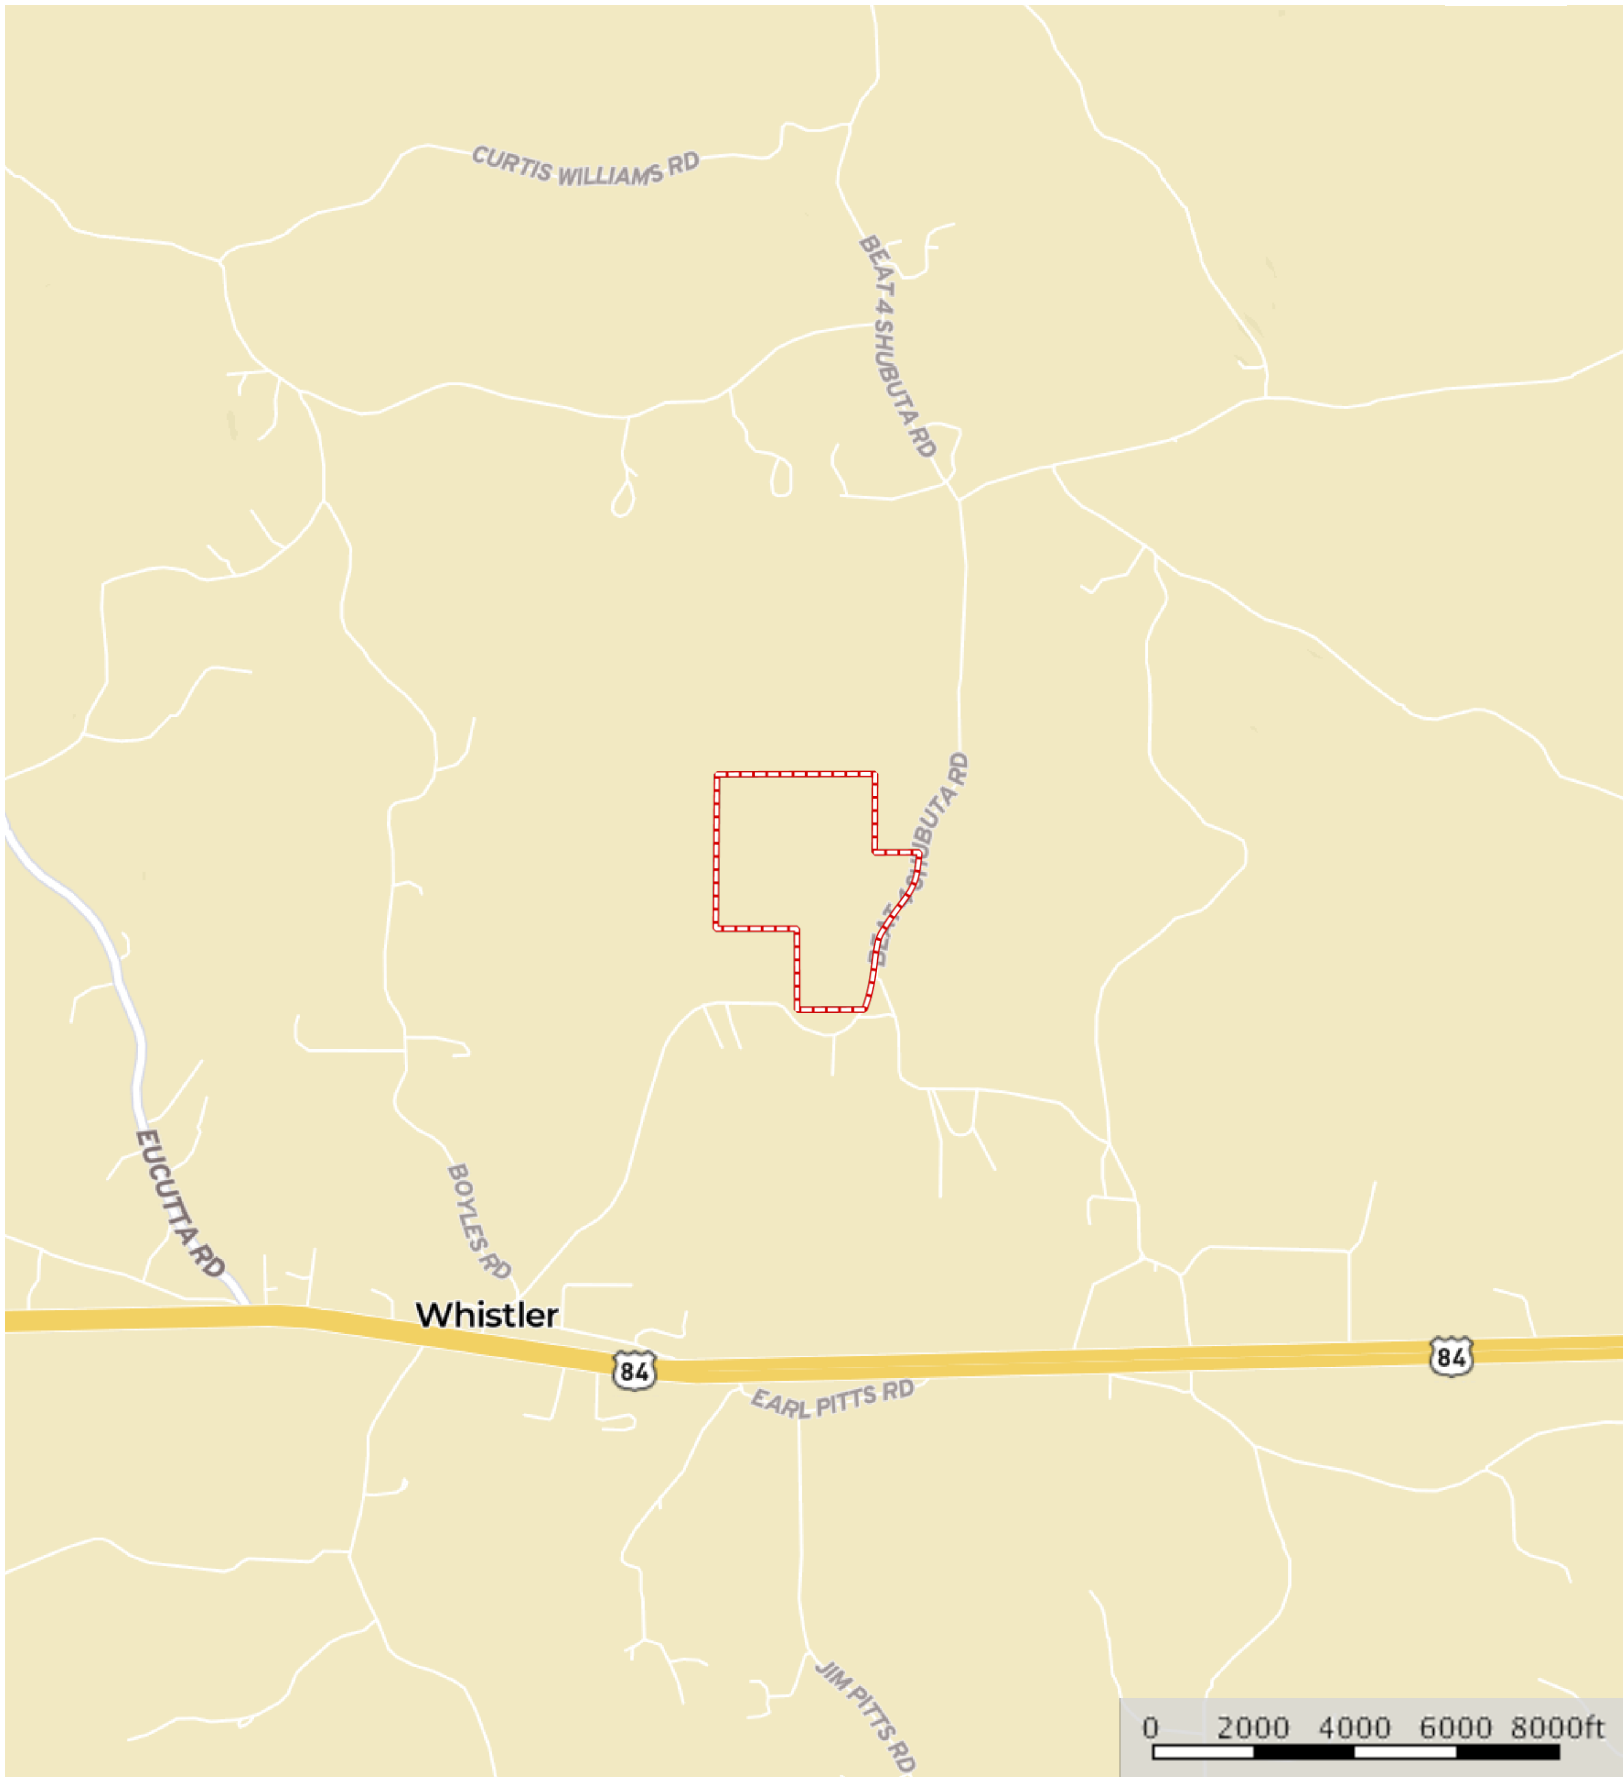

**Wayne.217-80.Hurt**  
Wayne County, Mississippi, 217 AC +/-

 Boundary

**Wayne.217-80.Hurt**  
Wayne County, Mississippi, 217 AC +/-

 Boundary

# Wayne.217-80.Hurt

Wayne County, Mississippi, 217 AC +/-

 Boundary