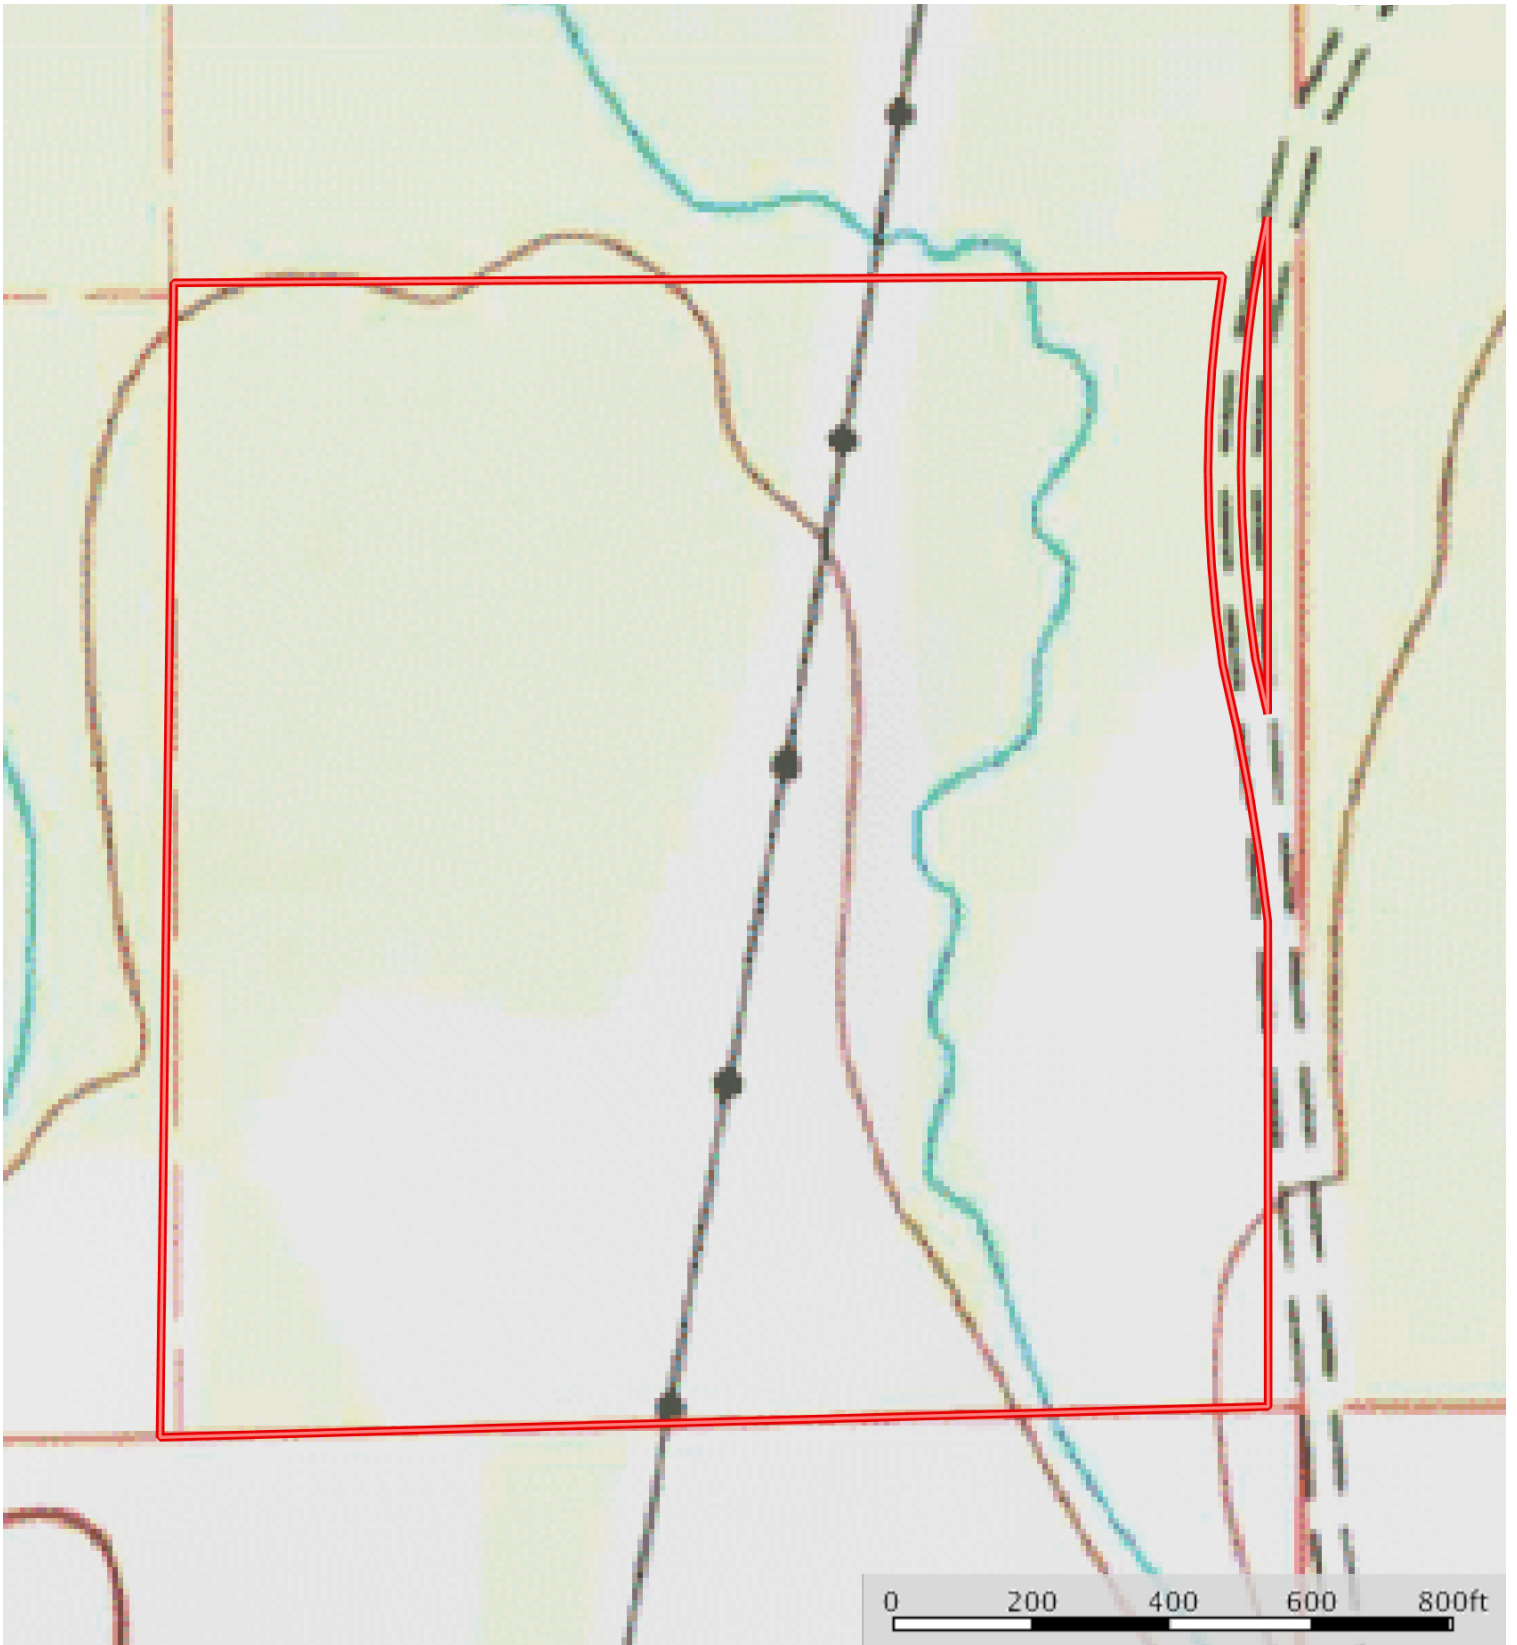

Cowardtown 40

Scott County, Mississippi, 40 AC +/-

Boundary

Backwoods Land

P: 601-209-4882

backwoodsland.com

The information contained herein was obtained from sources deemed to be reliable. MapRight Services makes no warranties or guarantees as to the completeness or accuracy thereof.