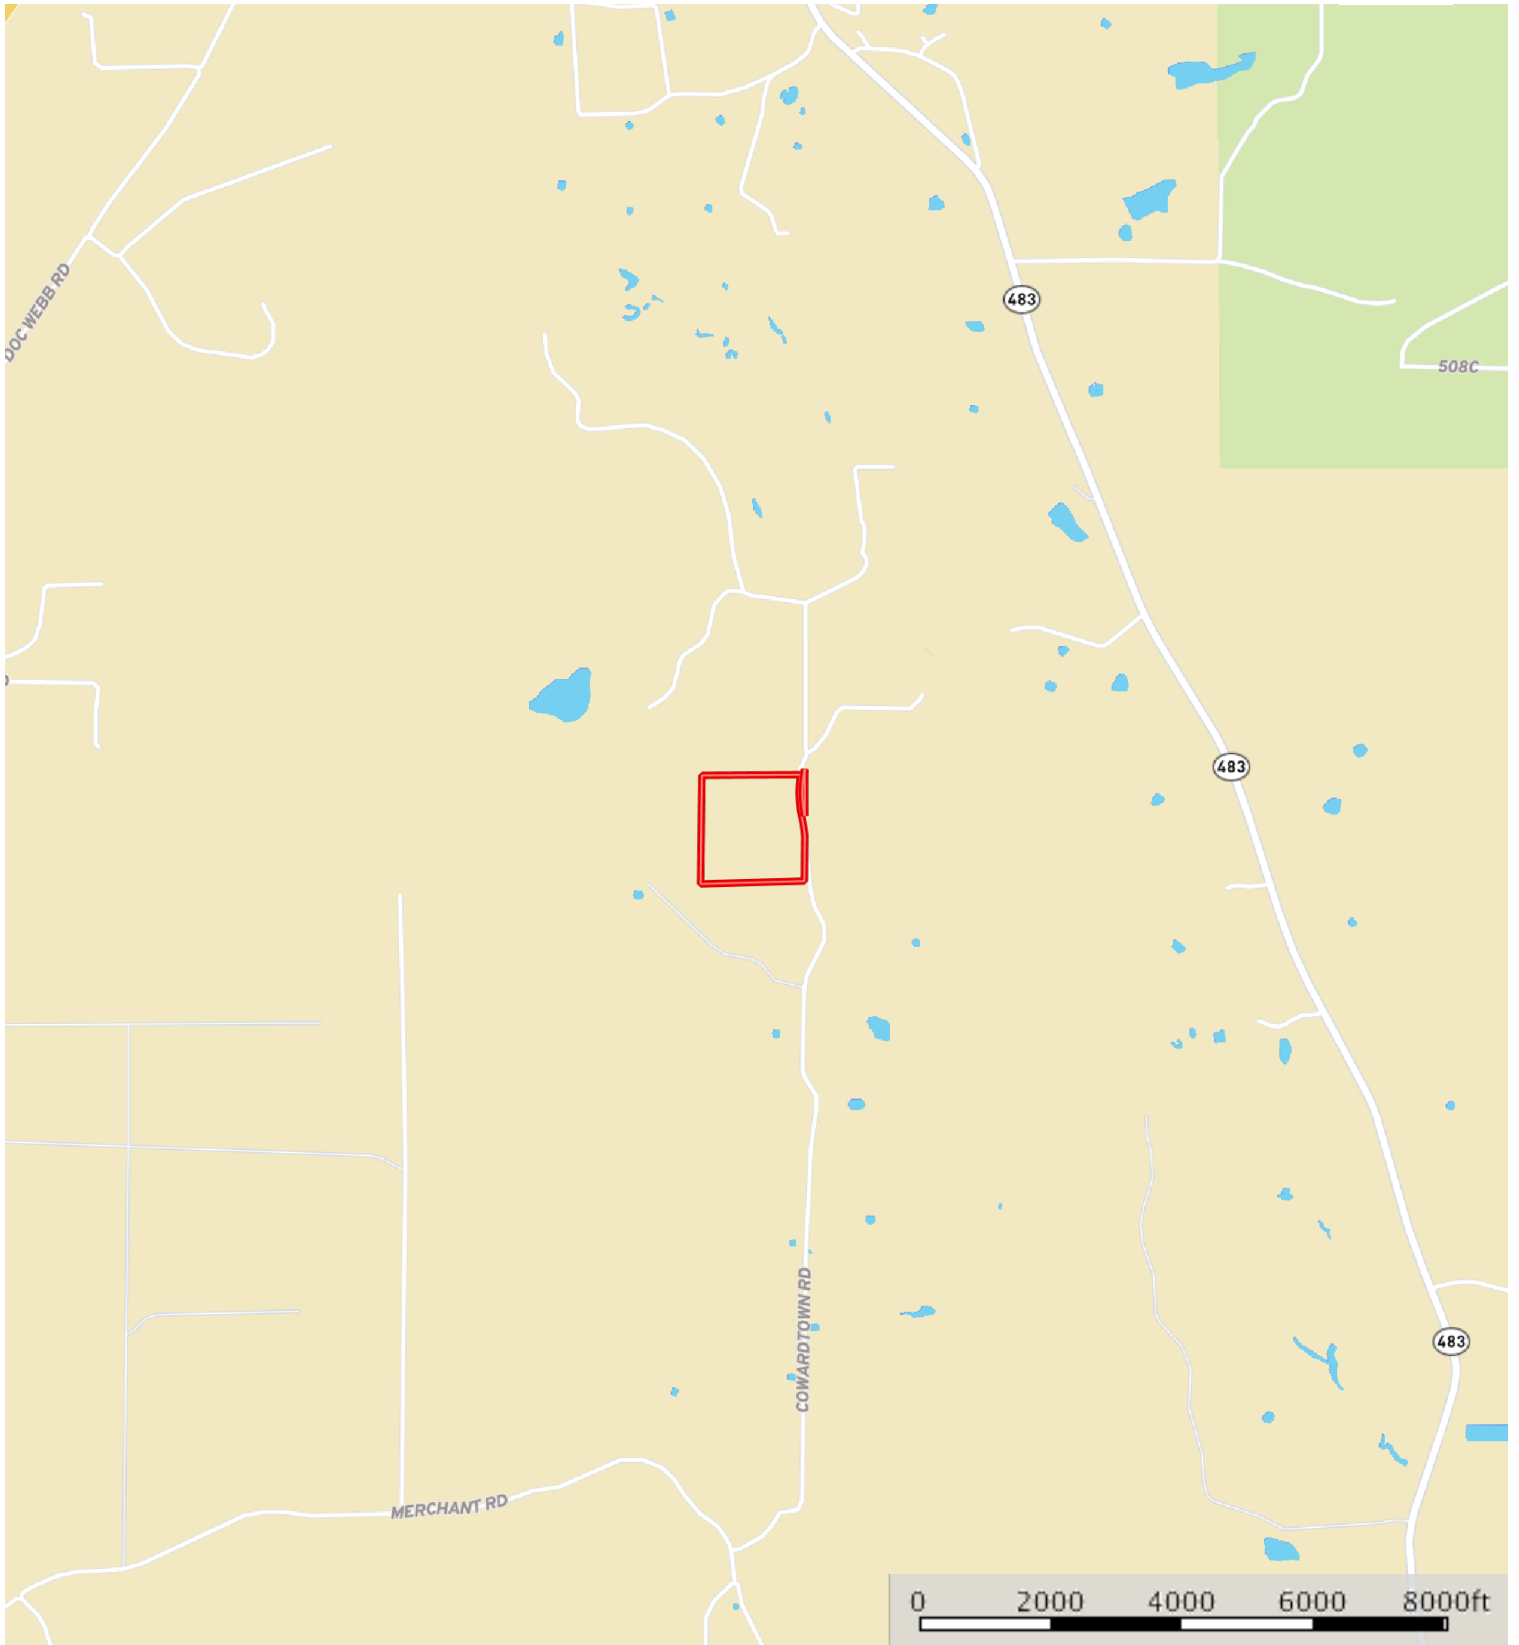

# Cowardtown 40

Scott County, Mississippi, 40 AC +/-

 Boundary

**Backwoods Land**

P: 601-209-4882

[backwoodsland.com](http://backwoodsland.com)

The information contained herein was obtained from sources deemed to be reliable. MapRight Services makes no warranties or guarantees as to the completeness or accuracy thereof.

**Cowardtown 40**  
Scott County, Mississippi, 40 AC +/-

 Boundary