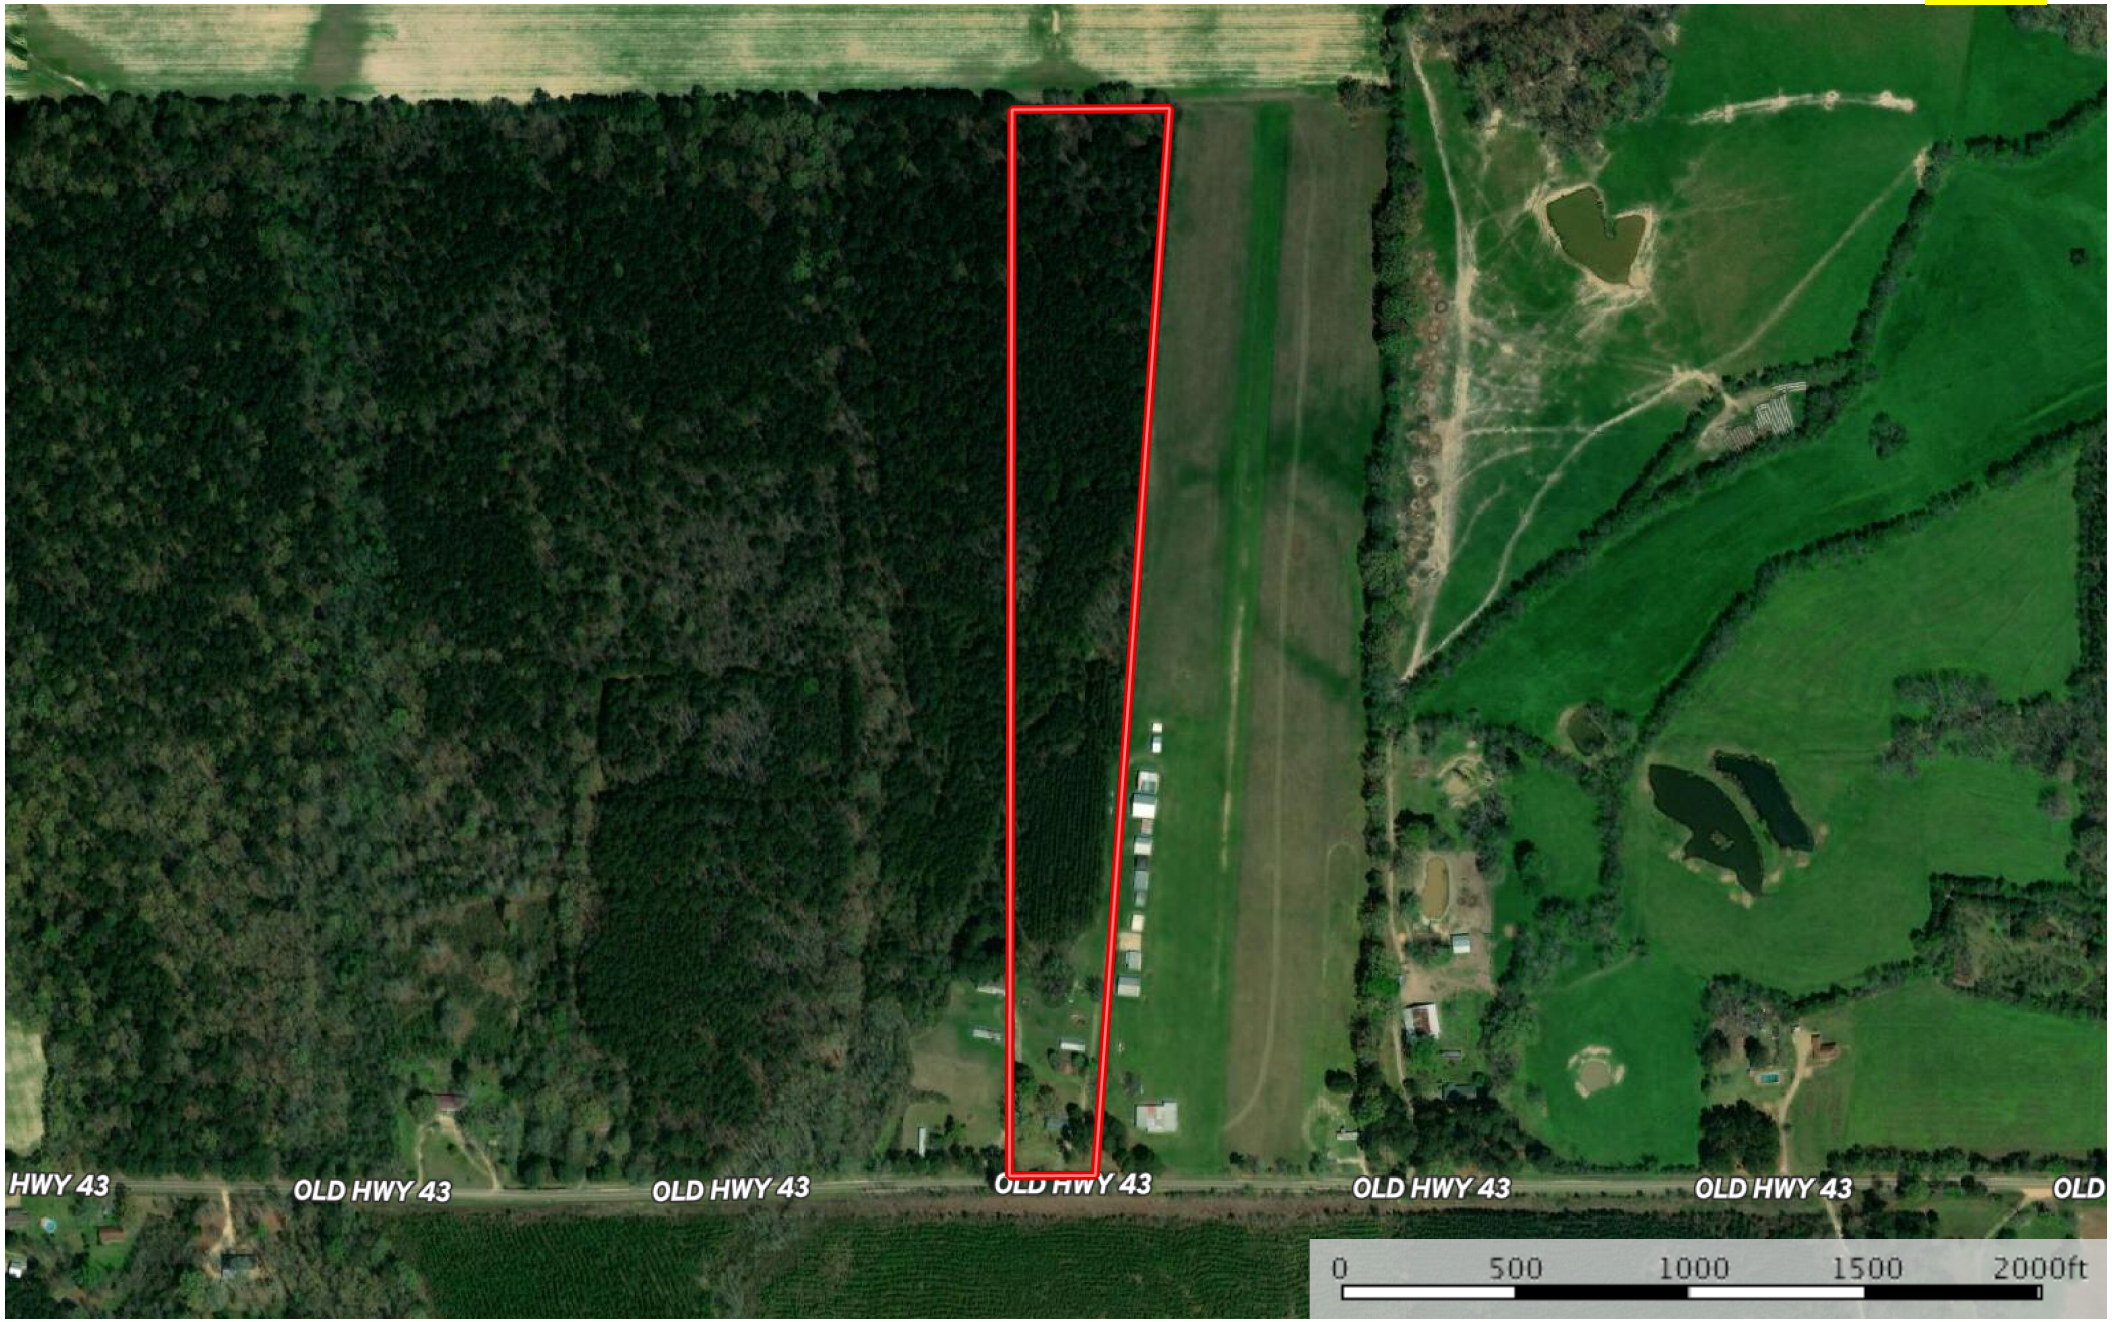

Paul Harrell 20+/- Pisgah Old Hwy 43

Mississippi, 20 AC +/-

 Boundary

Paul Harrell 20+/- Pisgah Old Hwy 43
Mississippi, 20 AC +/-

 Boundary

 Boundary