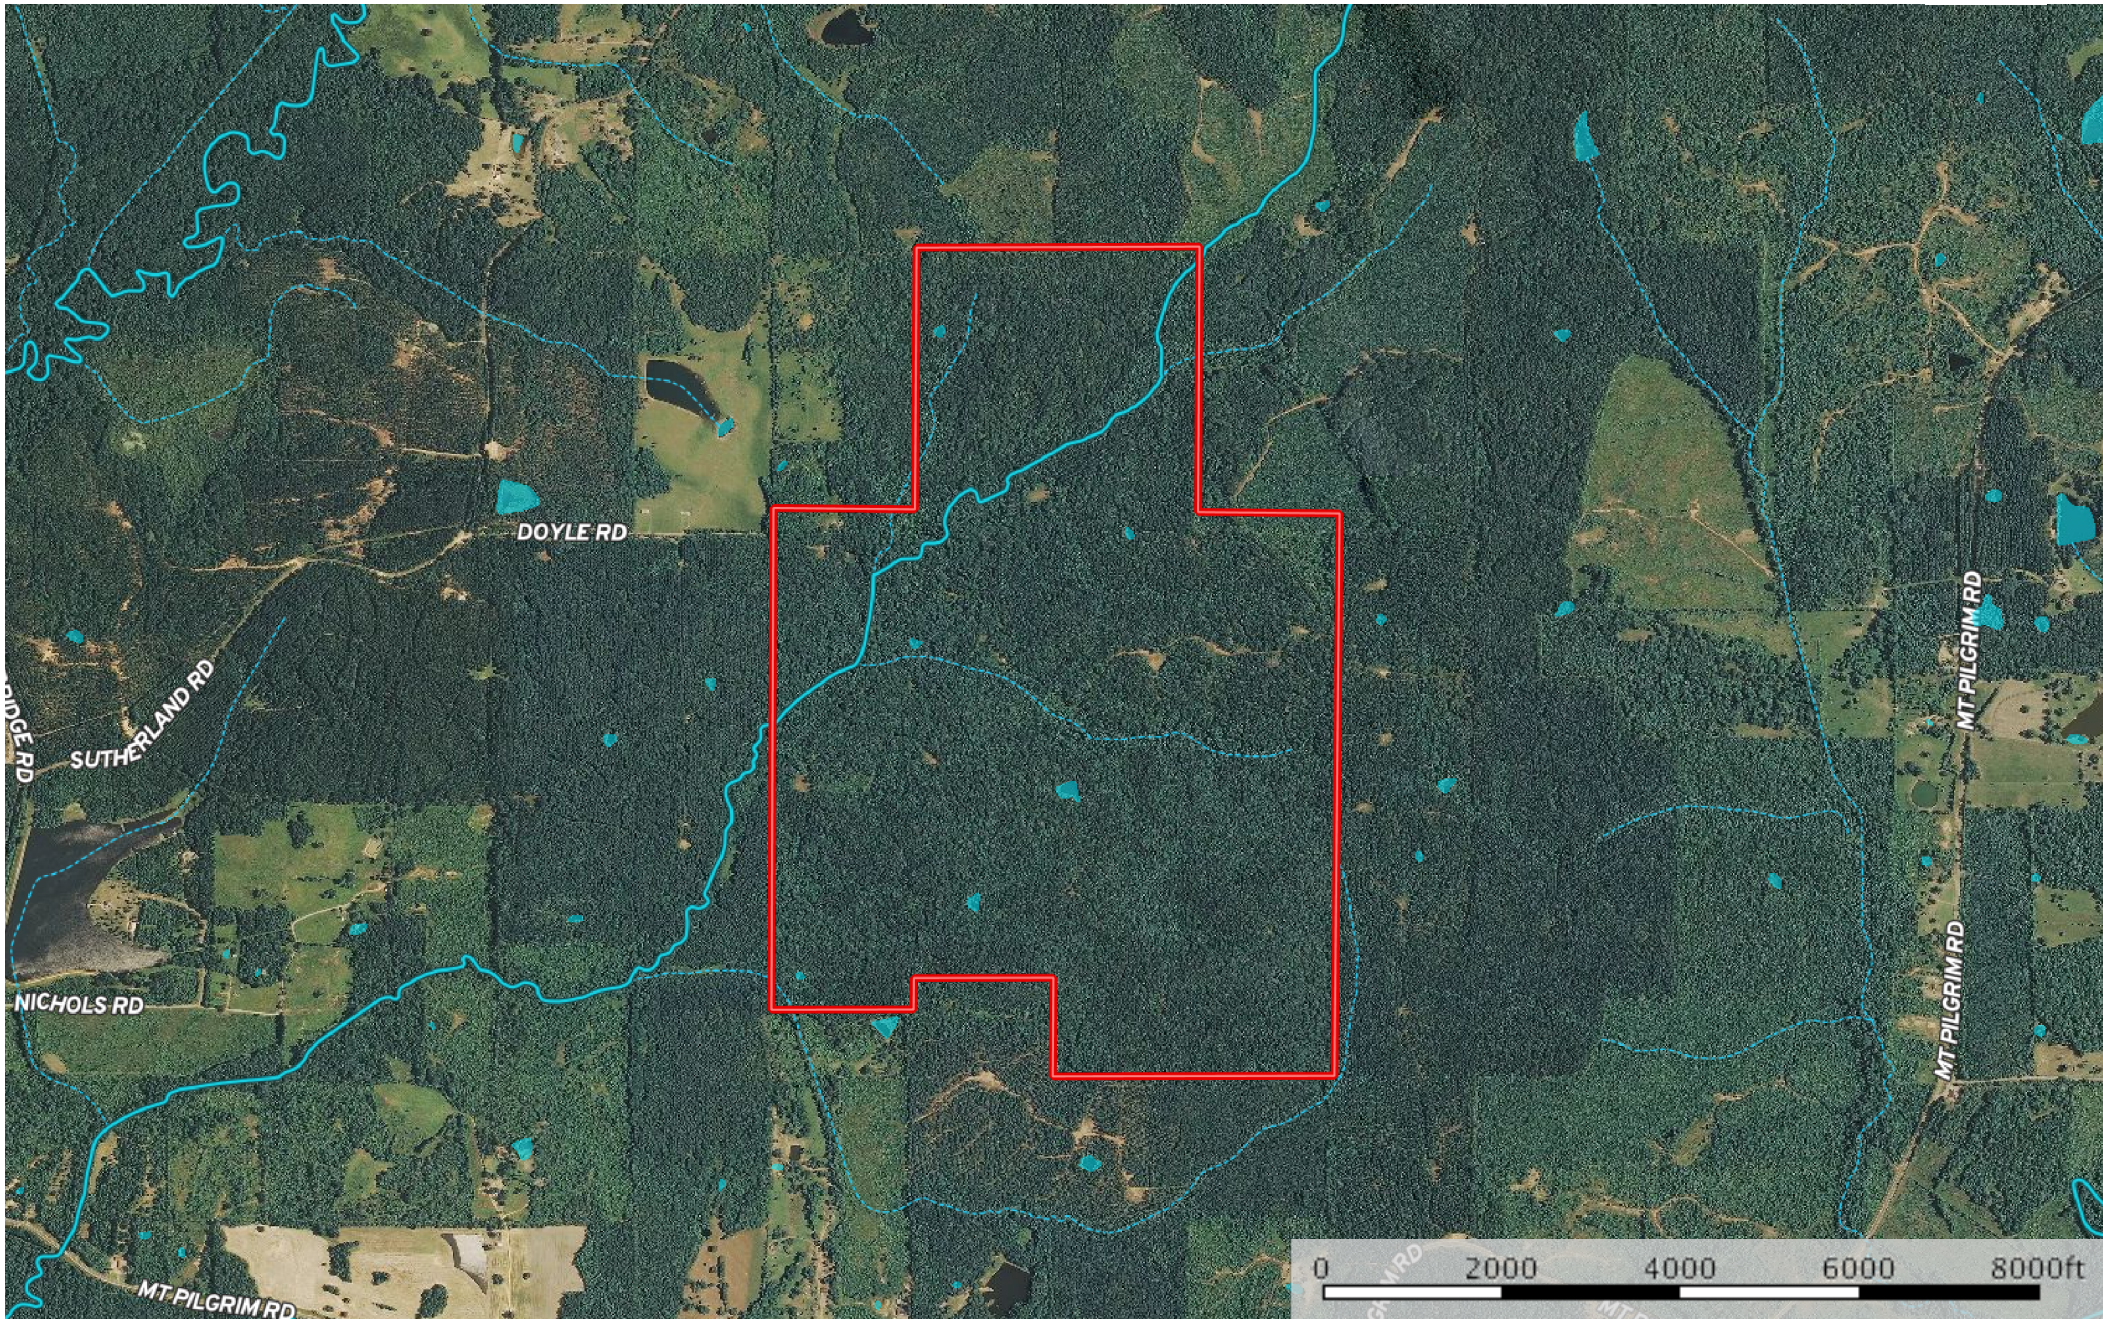

madison 700

Madison County, Mississippi, AC +/-

-  Boundary
-  Stream, Intermittent
-  River/Creek
-  Water Body

madison 700

Madison County, Mississippi, AC +/-

- Boundary
- Stream, Intermittent
- River/Creek
- Water Body

madison 700

Madison County, Mississippi, AC +/-

- Boundary
- Stream, Intermittent
- River/Creek
- Water Body