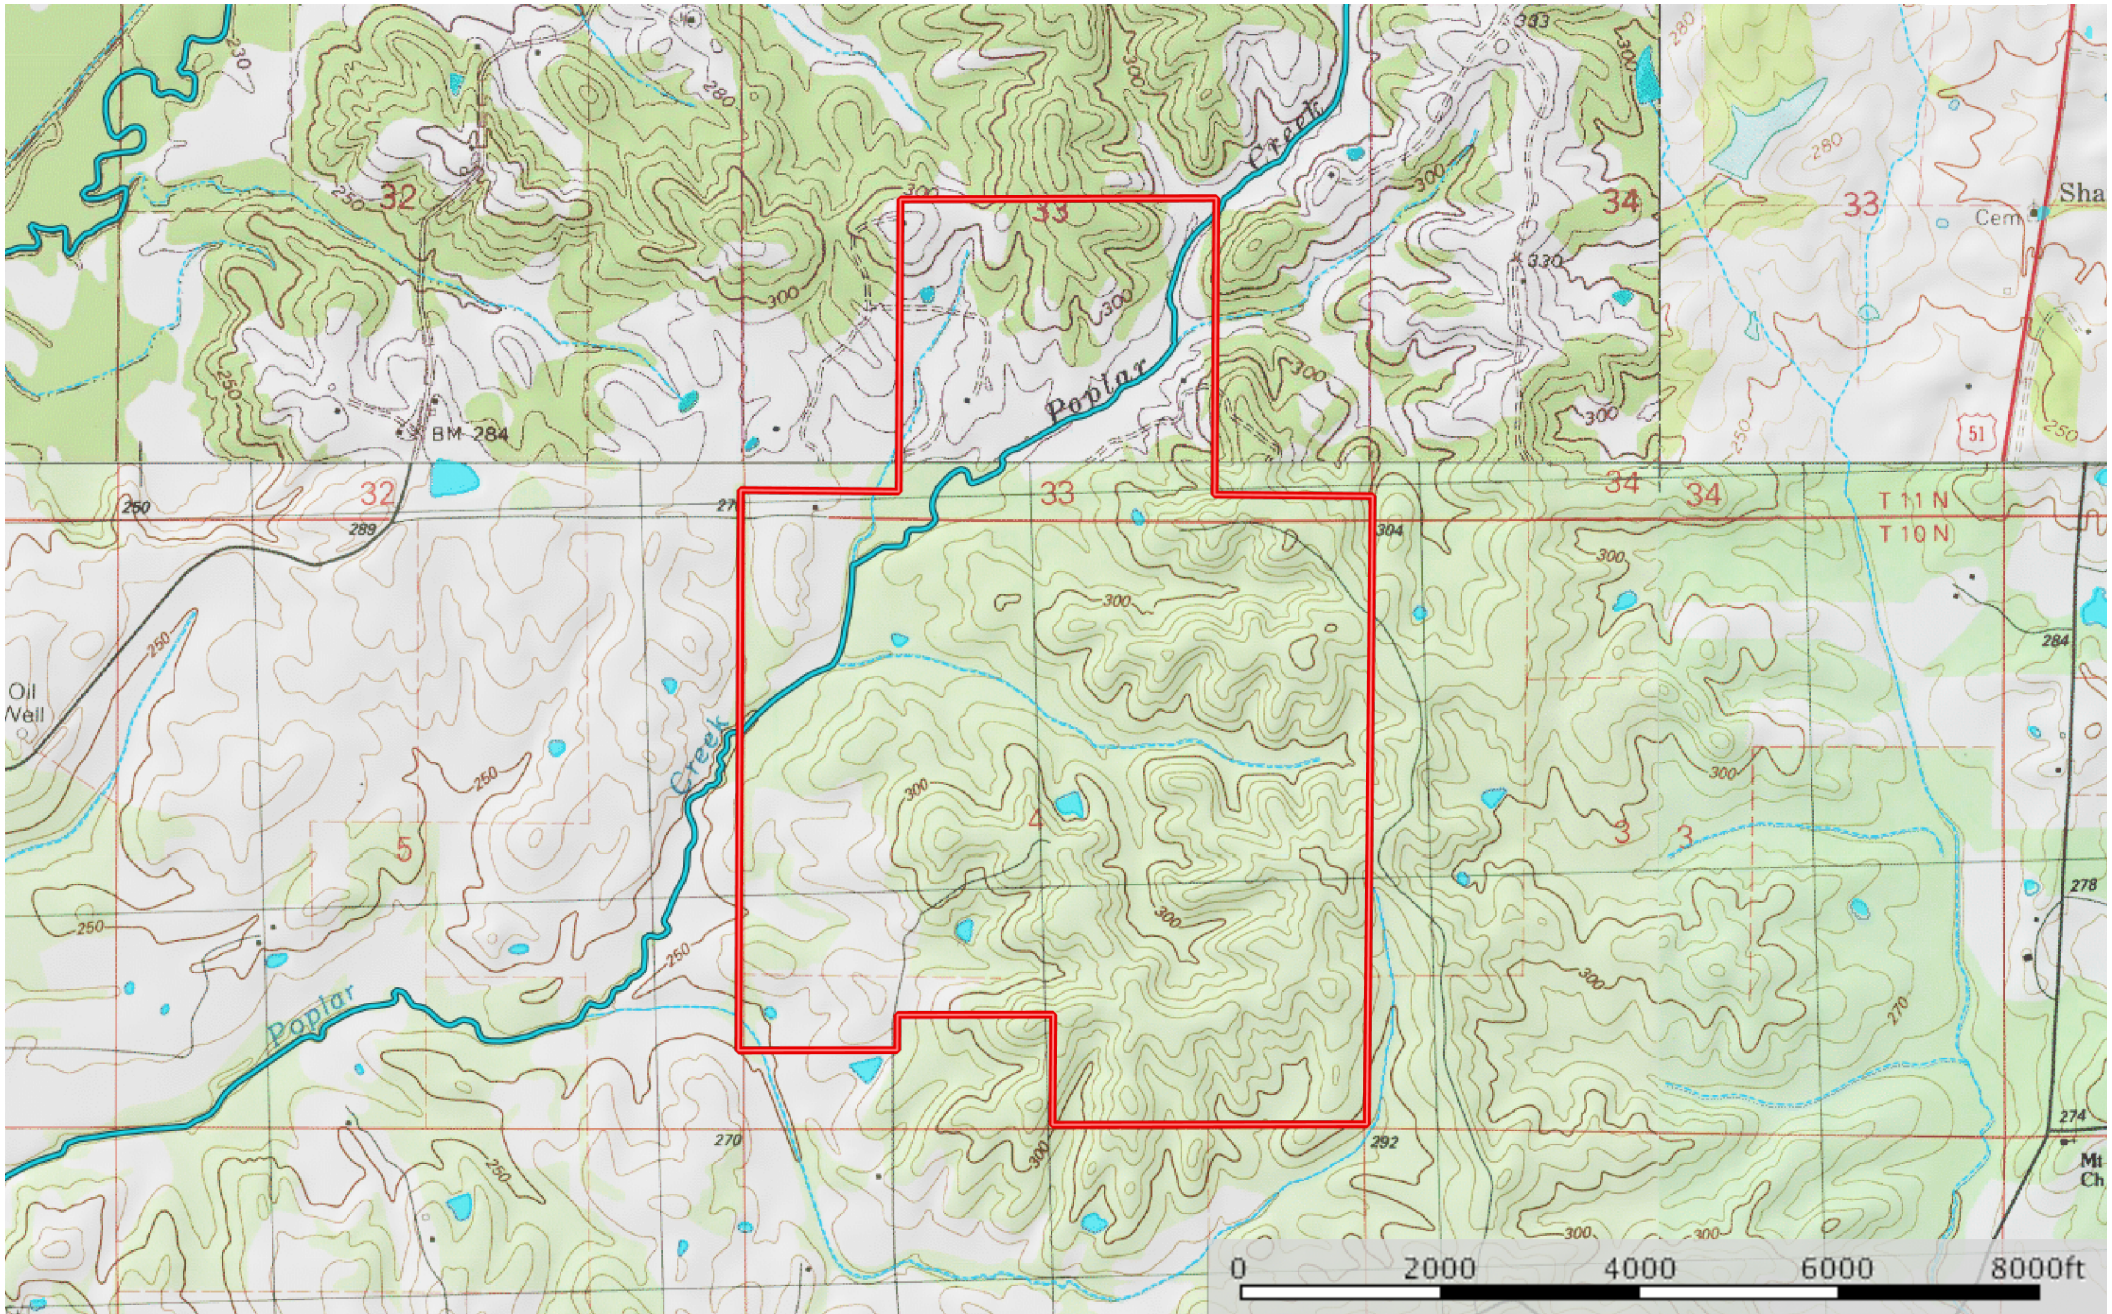

madison 700

Madison County, Mississippi, AC +/-

-  Boundary
-  Stream, Intermittent
-  River/Creek
-  Water Body

madison 700

Madison County, Mississippi, AC +/-

- Boundary
- Stream, Intermittent
- River/Creek
- Water Body

madison 700

Madison County, Mississippi, AC +/-

- Boundary
- Stream, Intermittent
- River/Creek
- Water Body