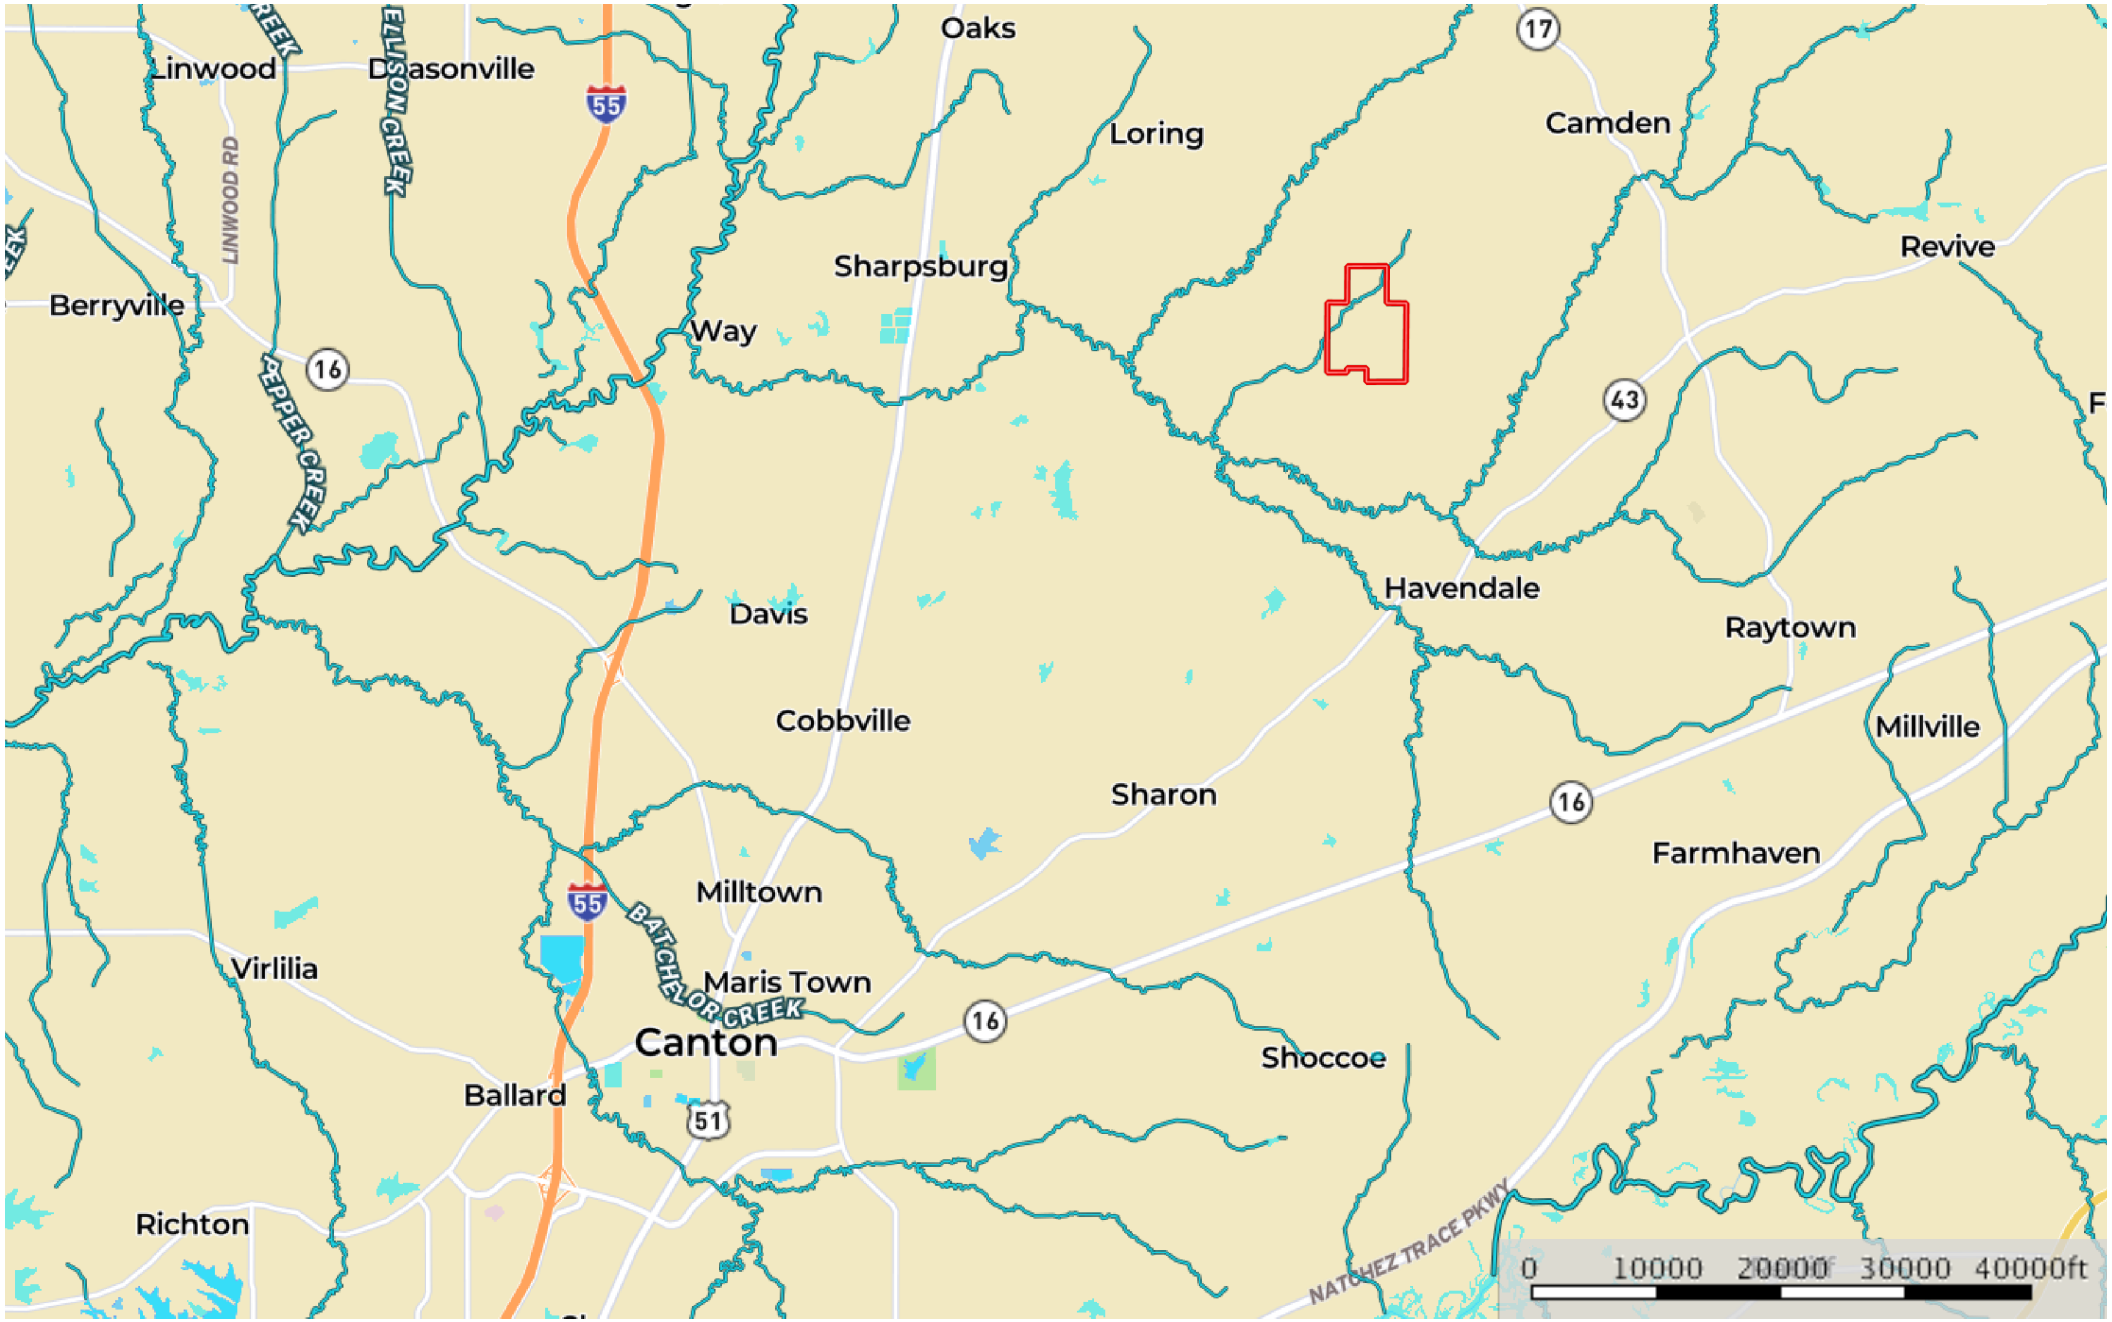

madison 700

Madison County, Mississippi, AC +/-

-  Boundary
-  Stream, Intermittent
-  River/Creek
-  Water Body

madison 700

Madison County, Mississippi, AC +/-

- Boundary
- Stream, Intermittent
- River/Creek
- Water Body

madison 700

Madison County, Mississippi, AC +/-

- Boundary
- Stream, Intermittent
- River/Creek
- Water Body