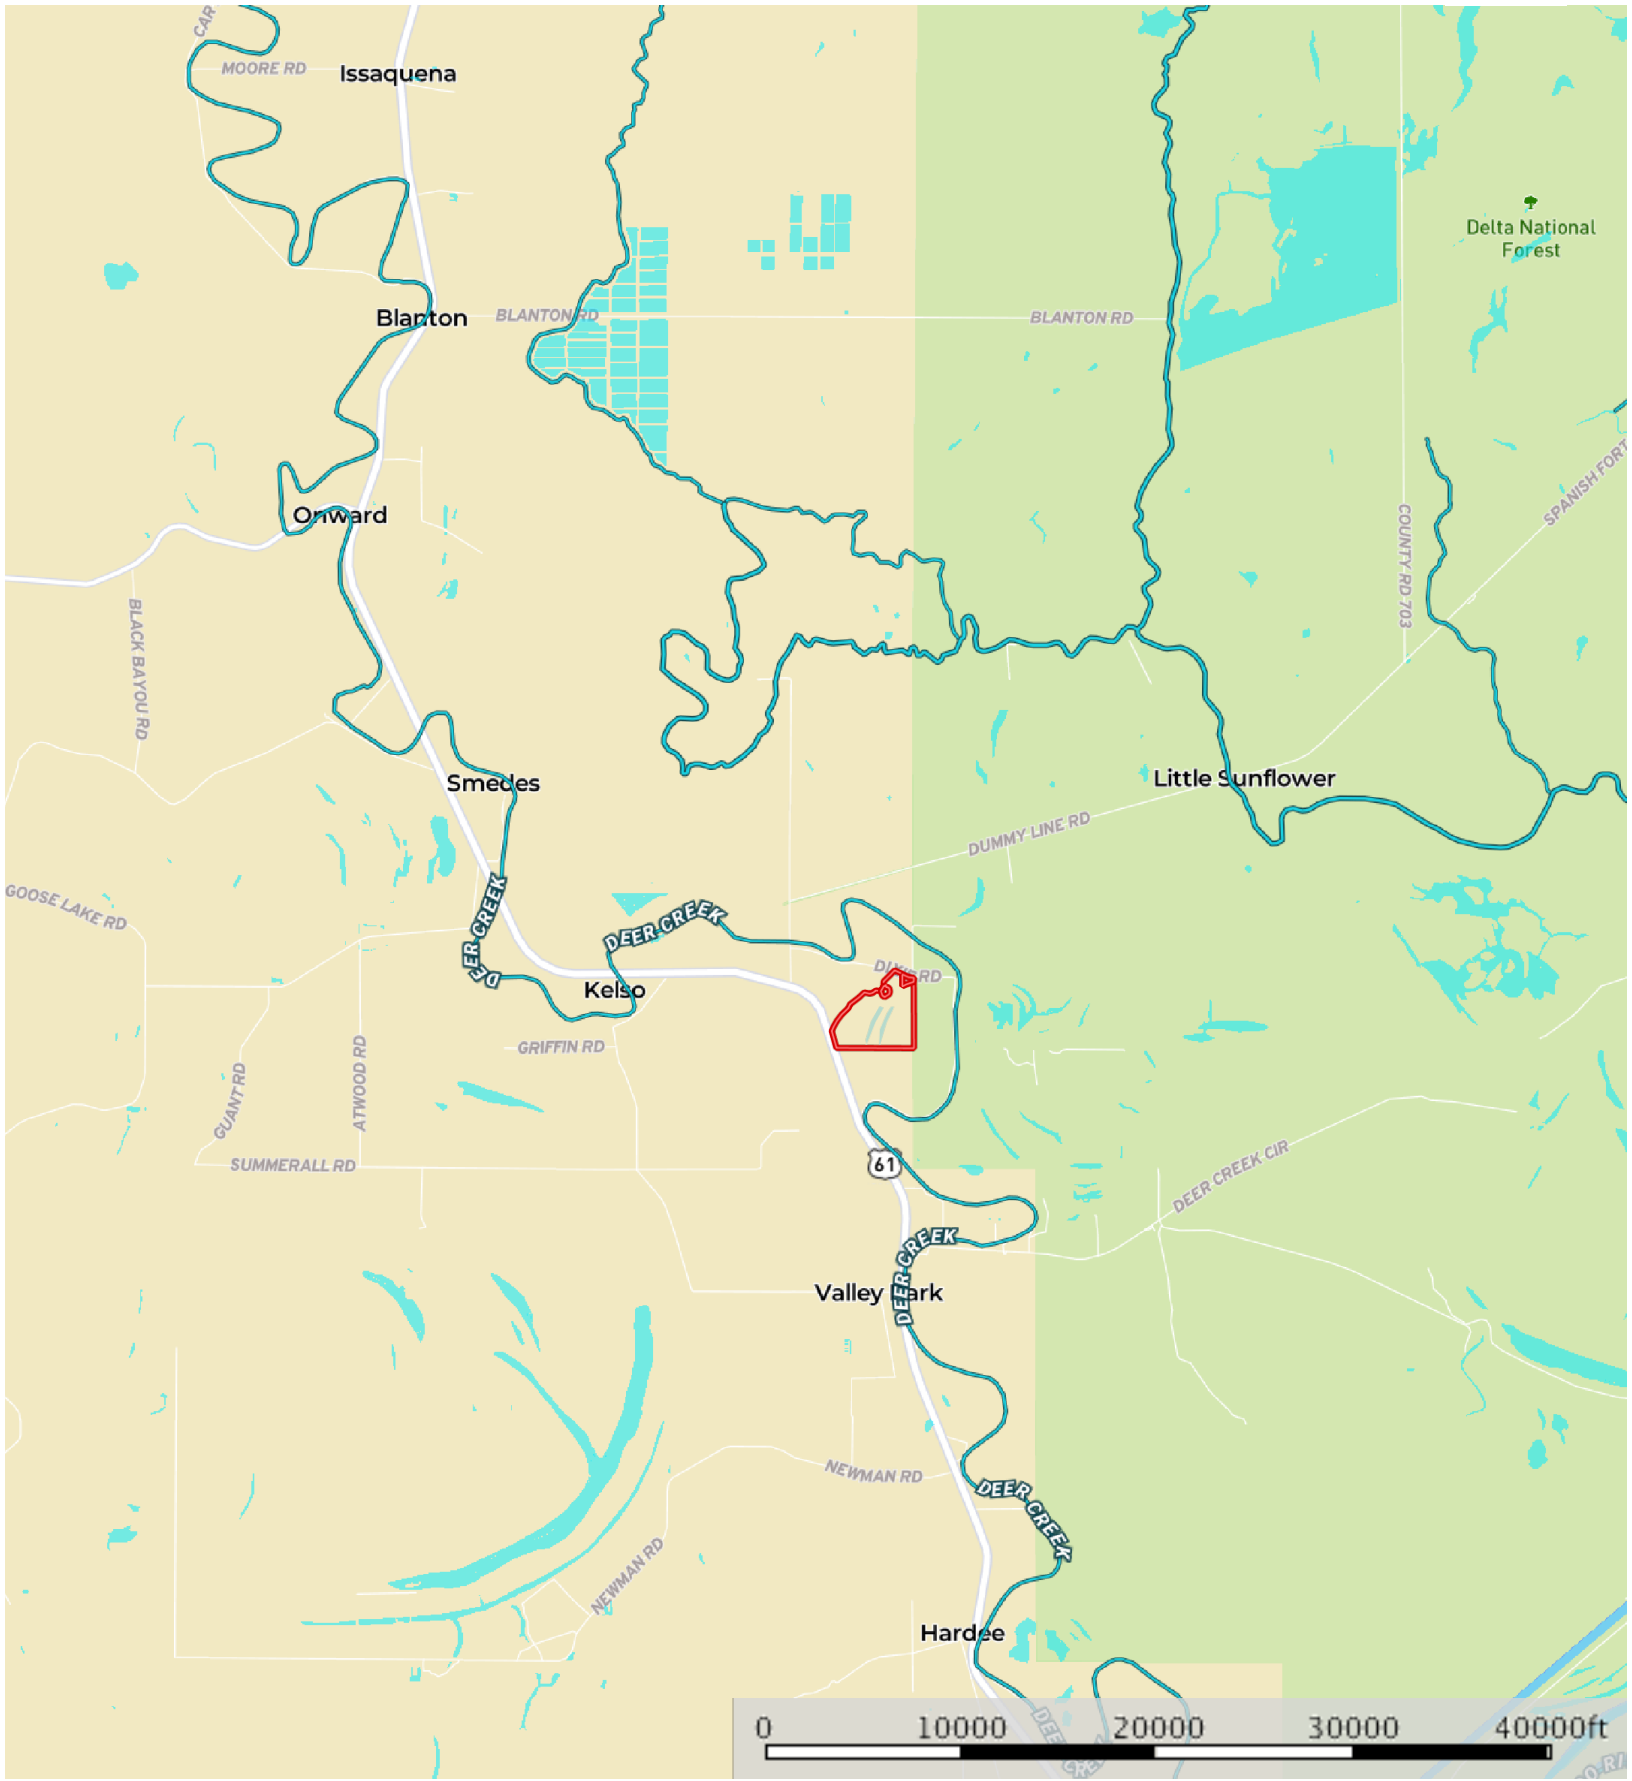

# Omega 3 194

Sharkey County, Mississippi, 194 AC +/-

**Omega 3 194**  
Sharkey County, Mississippi, 194 AC +/-

mapbox

- Pond / Tank
- Farmland
- Stream, Intermittent
- River/Creek
- Water Body

**Omega 3 194**  
Sharkey County, Mississippi, 194 AC +/-

mapbox

- Pond / Tank
- Farmland
- Stream, Intermittent
- River/Creek
- Water Body