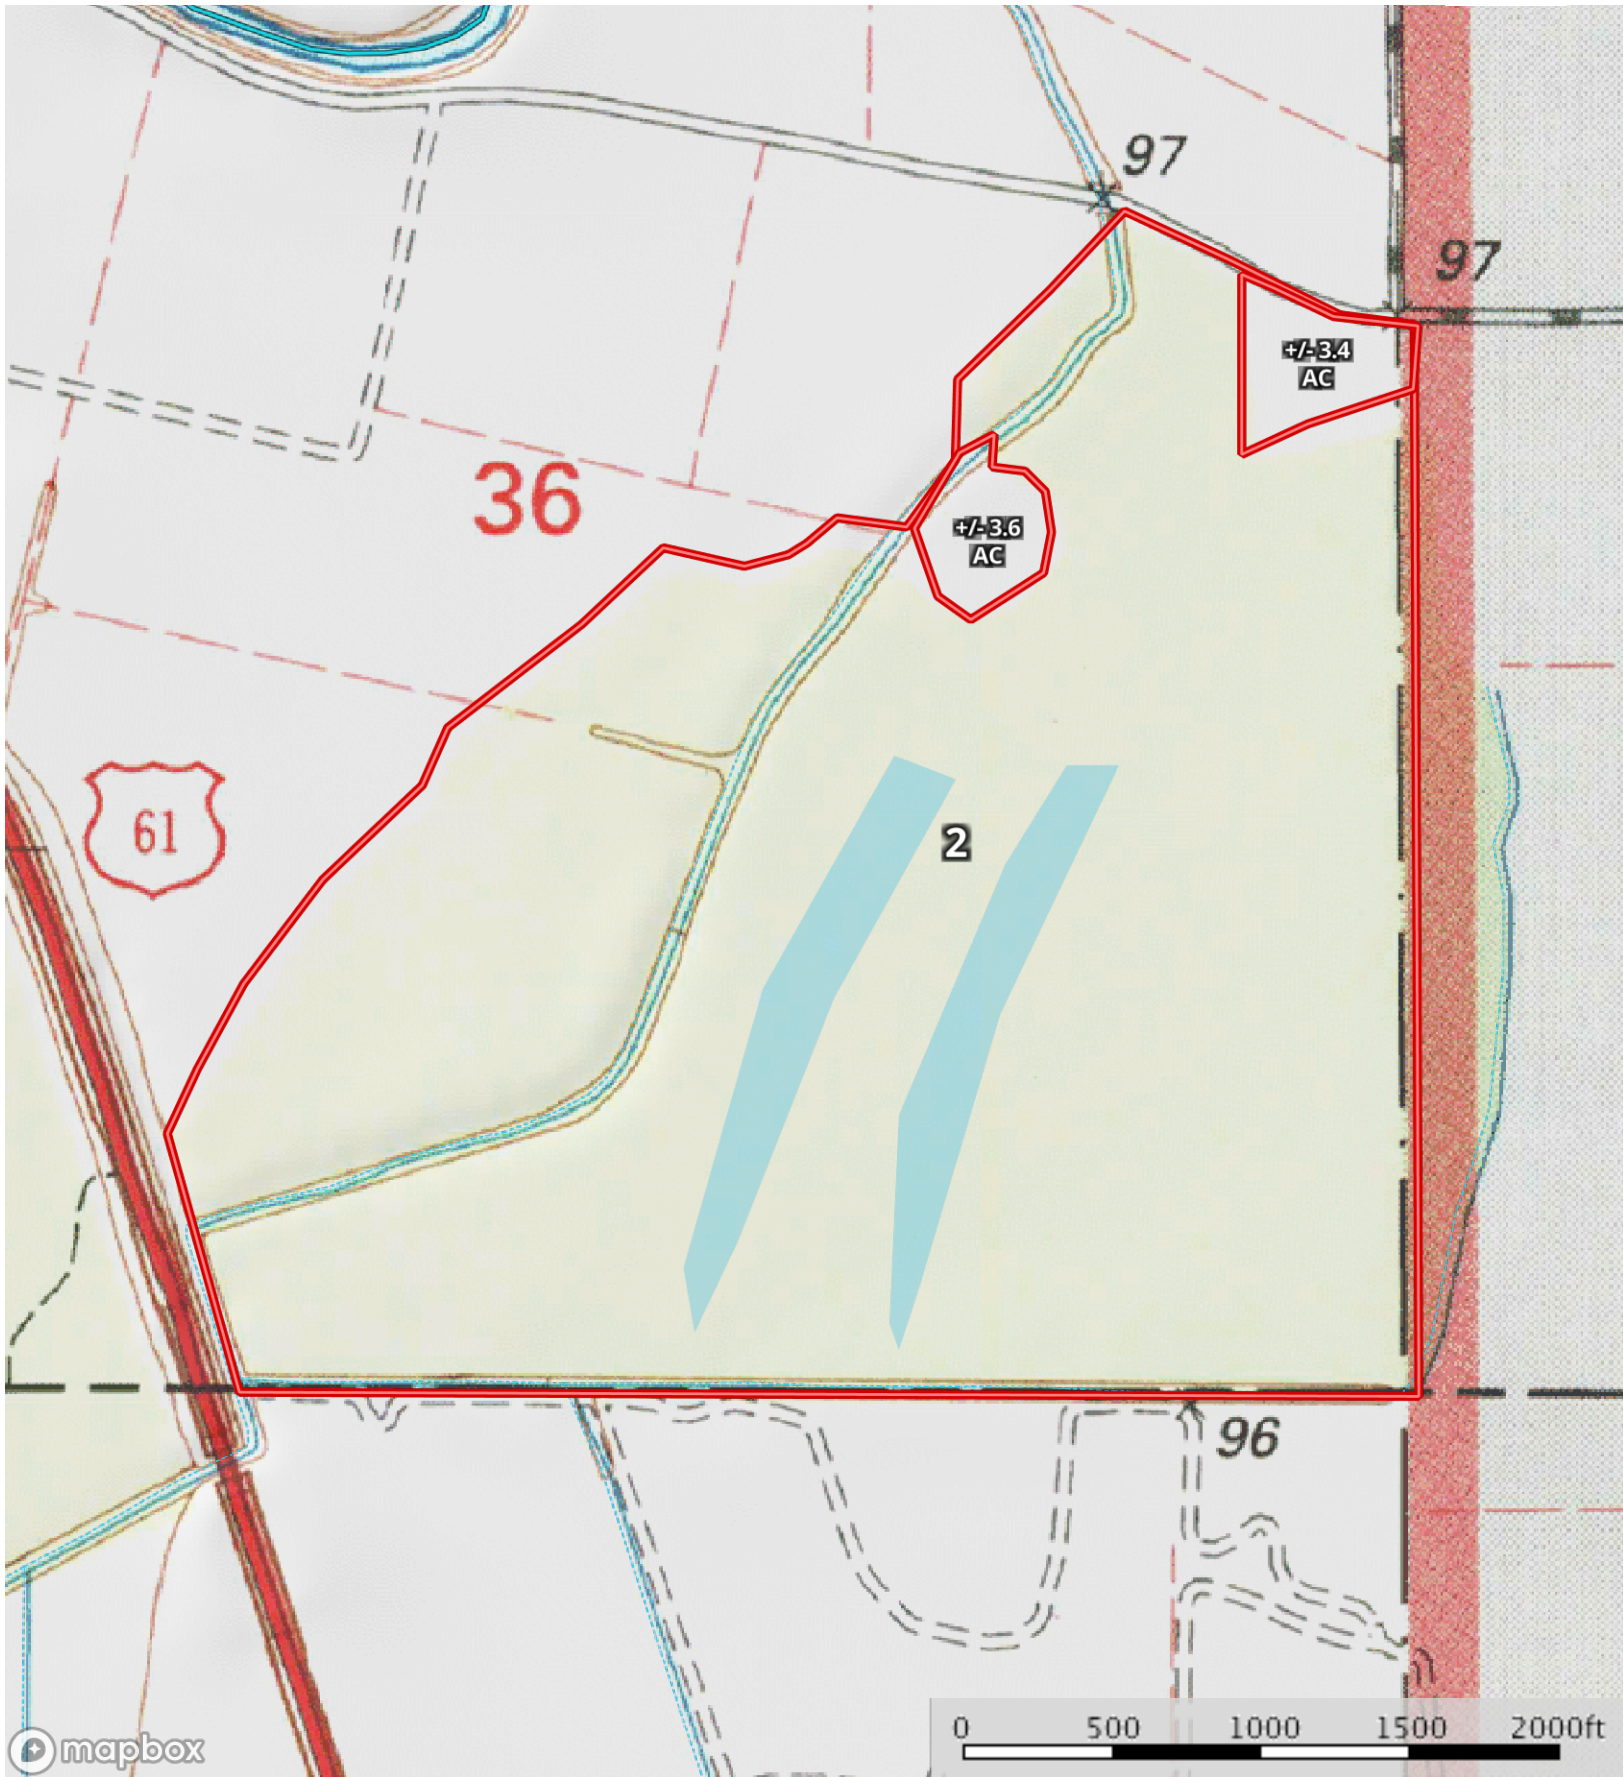

# Omega 3 194

Sharkey County, Mississippi, 194 AC +/-

**Omega 3 194**  
Sharkey County, Mississippi, 194 AC +/-

mapbox

- Pond / Tank
- Farmland
- Stream, Intermittent
- River/Creek
- Water Body

**Omega 3 194**  
Sharkey County, Mississippi, 194 AC +/-

mapbox

- Pond / Tank
- Farmland
- Stream, Intermittent
- River/Creek
- Water Body