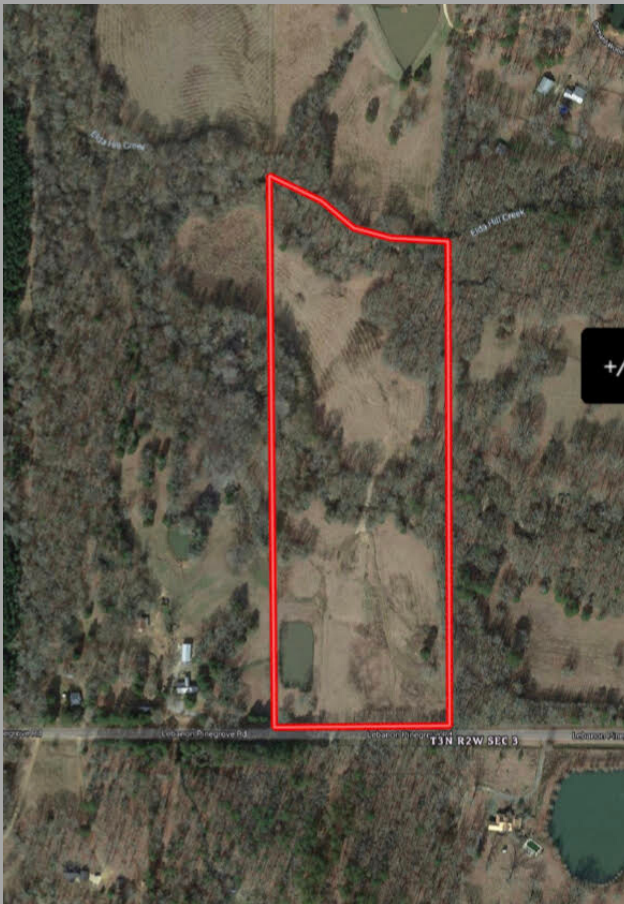

# Lebanon Pinegrove 19

+/- 19 acres

Terry, Hinds County, Mississippi

+/- 19 SURVEYED acres situated just west of Terry in Hinds County, MS. Paved road frontage along Lebanon Pinegrove Rd, New 50x50 pole barn with a 12x30 tractor shed. This property has a house pad in place overlooking the stocked bass pond. Big hardwood timber along the creek with a box stand ready to hunt!

- NEW LISTING!
- Tractor shed
- Road frontage along Lebanon Pinegrove
- 50x50 pole barn
- Recreational, Home Place
- Stocked fishing pond
- Power and Water available at or near
- Timber/open land
- **\$130,000**