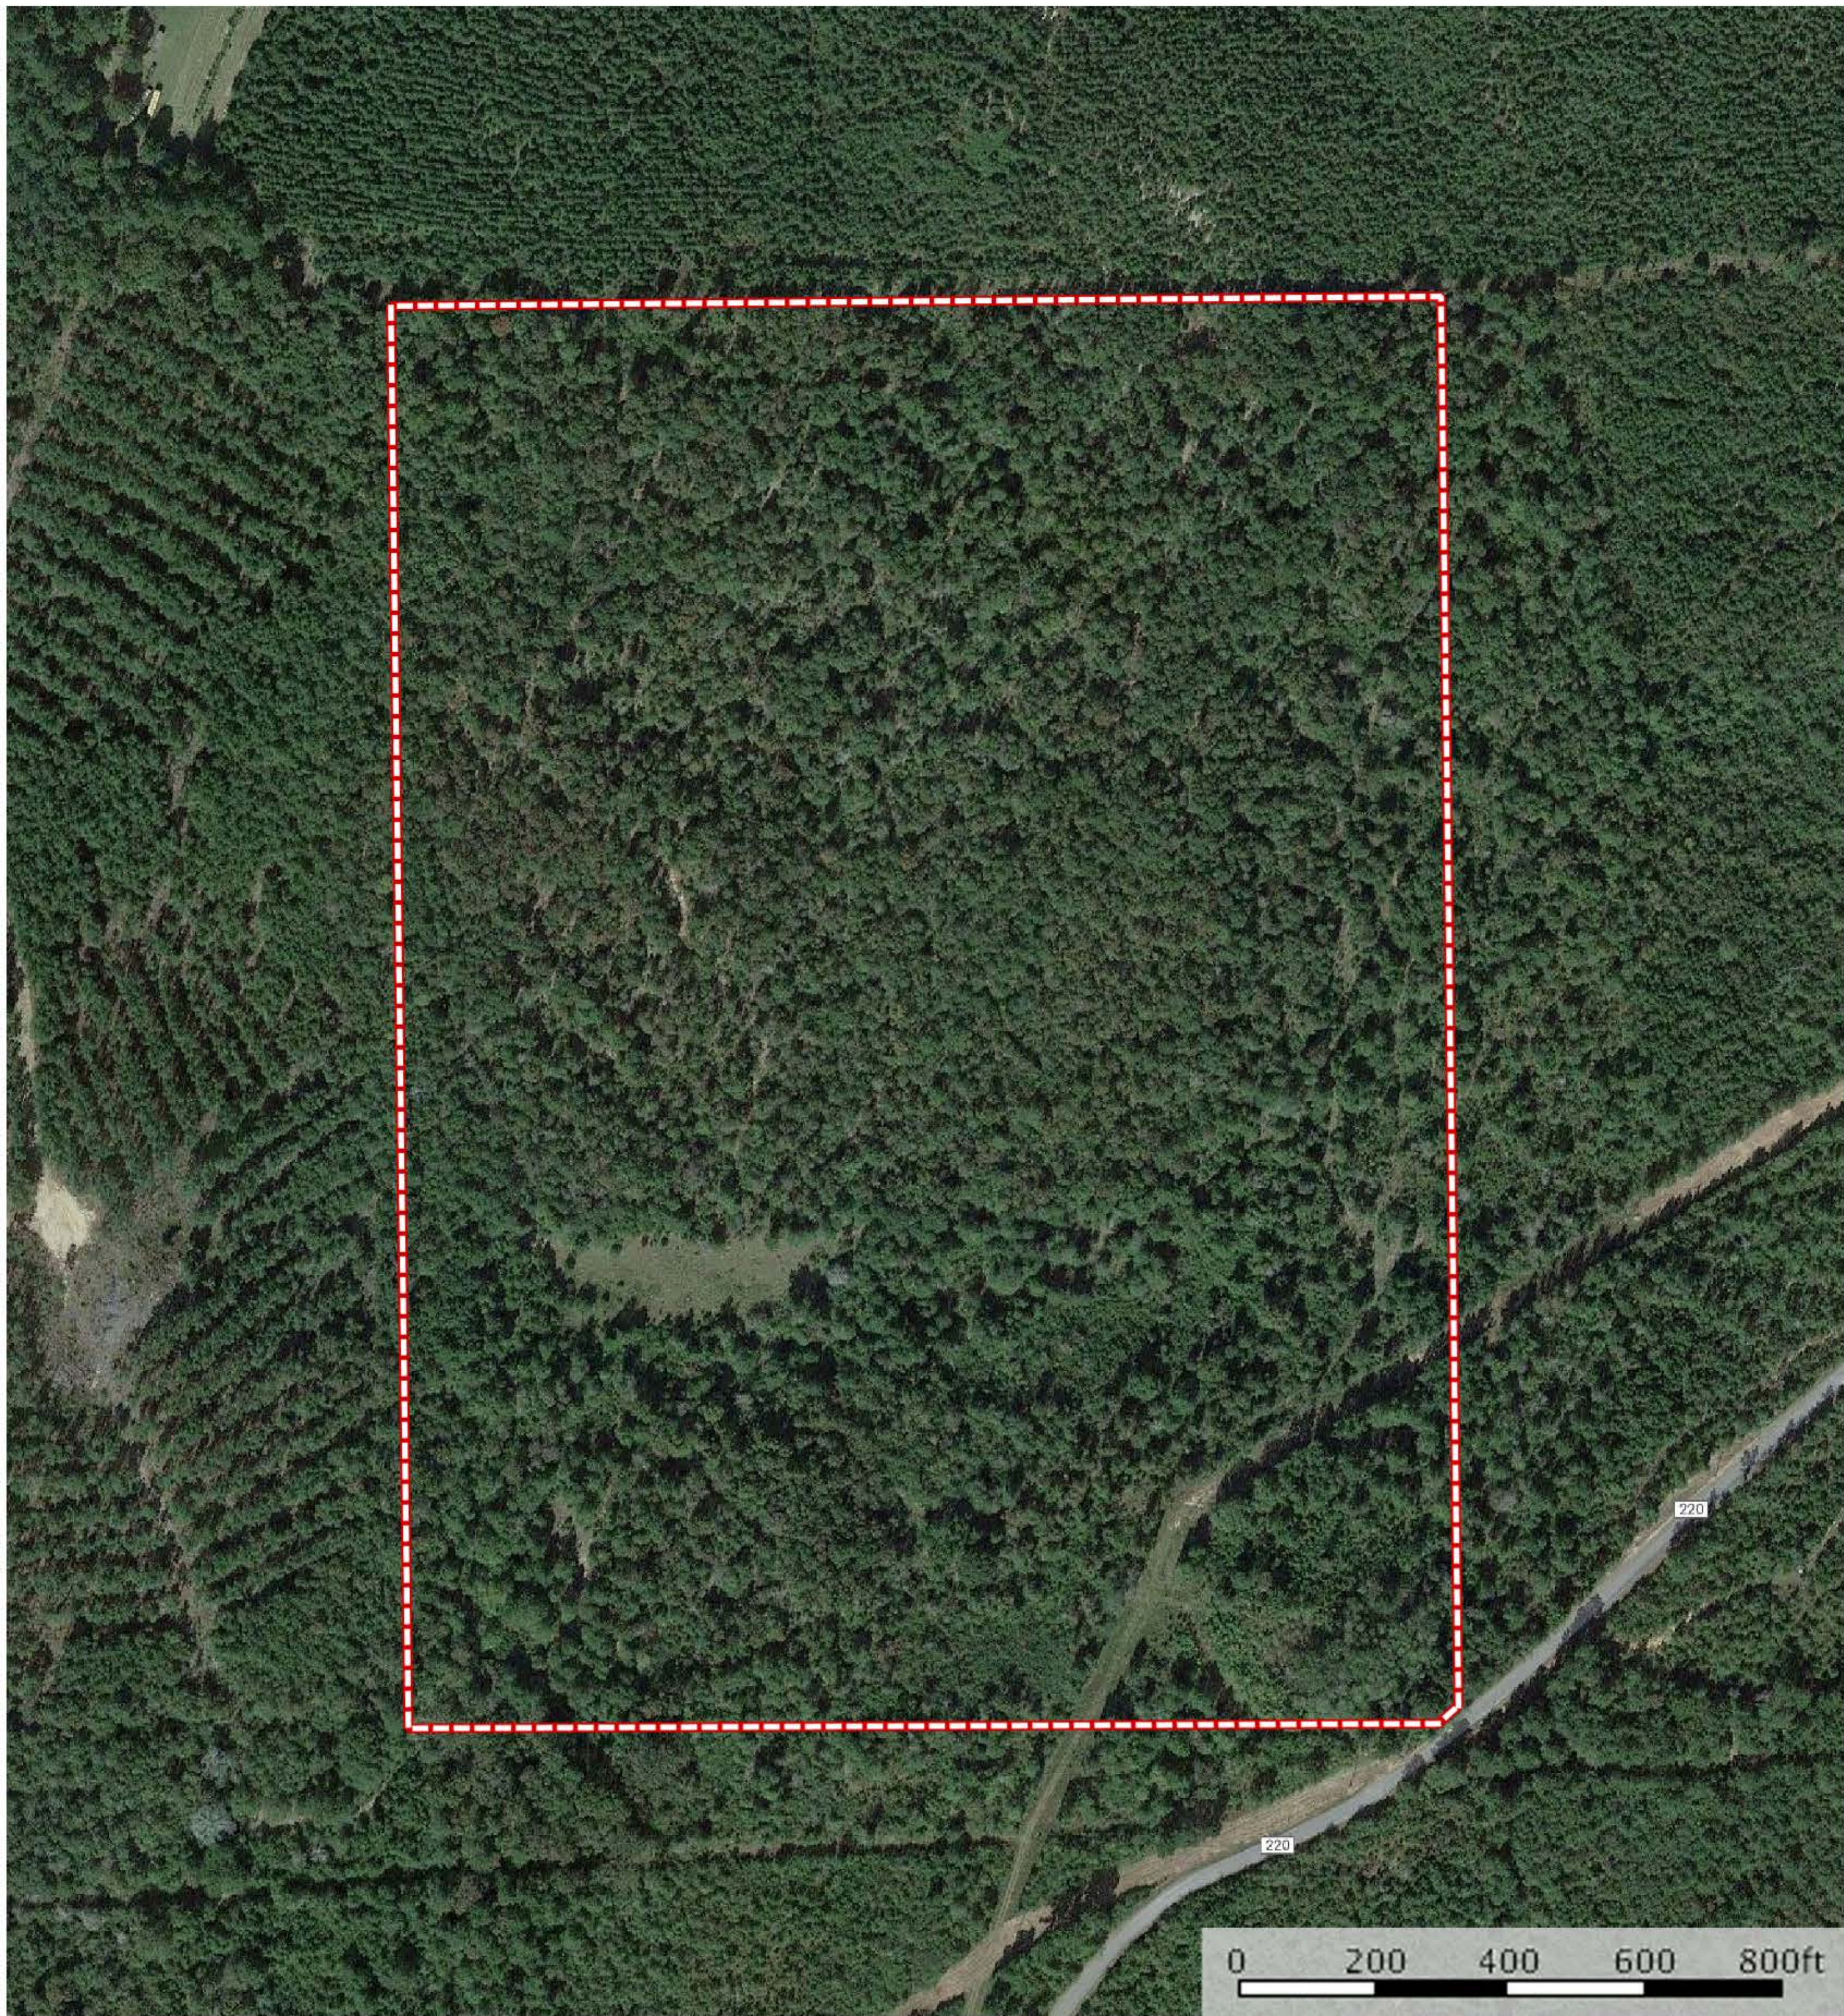

**Clarke.54**  
Clarke County, Mississippi, 54 AC +/-

 Boundary

Clarke.54  
Clarke County, Mississippi, 54 AC +/-

 Boundary

**Clarke.54**  
Clarke County, Mississippi, 54 AC +/-

T10N R9 W SEC 3

0 200 400 600 800ft

-  Boundary
-  Stream, Intermittent
-  River/Creek
-  Water Body