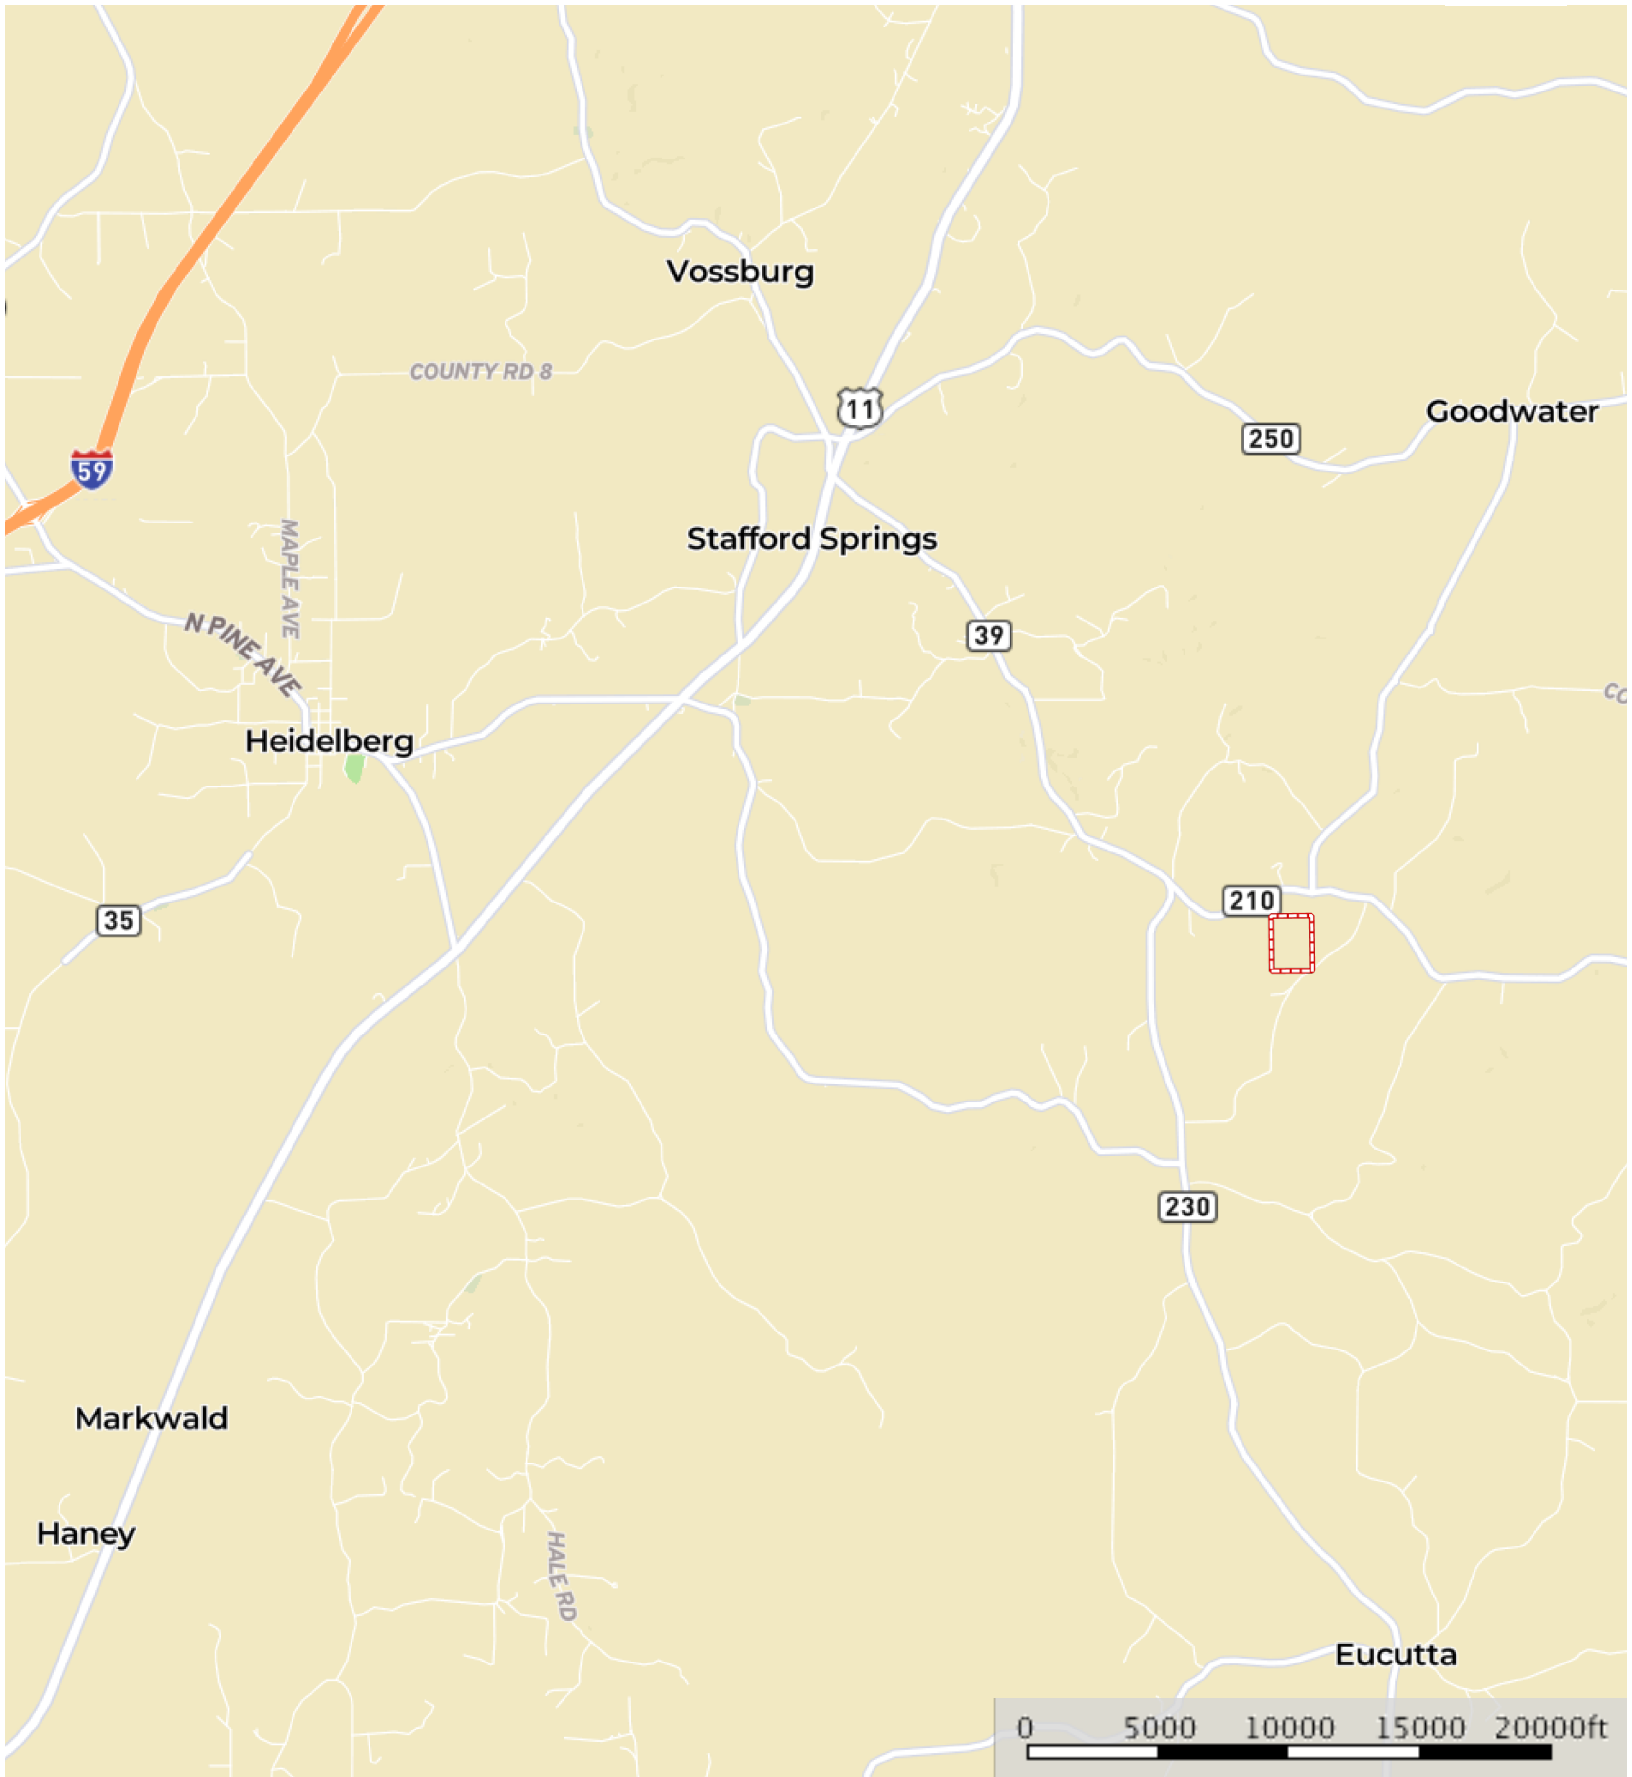

**Clarke.54**  
Clarke County, Mississippi, 54 AC +/-

 Boundary

Clarke.54  
Clarke County, Mississippi, 54 AC +/-

 Boundary

**Clarke.54**  
Clarke County, Mississippi, 54 AC +/-

T10N R9 W SEC 3

0 200 400 600 800ft

-  Boundary
-  Stream, Intermittent
-  River/Creek
-  Water Body