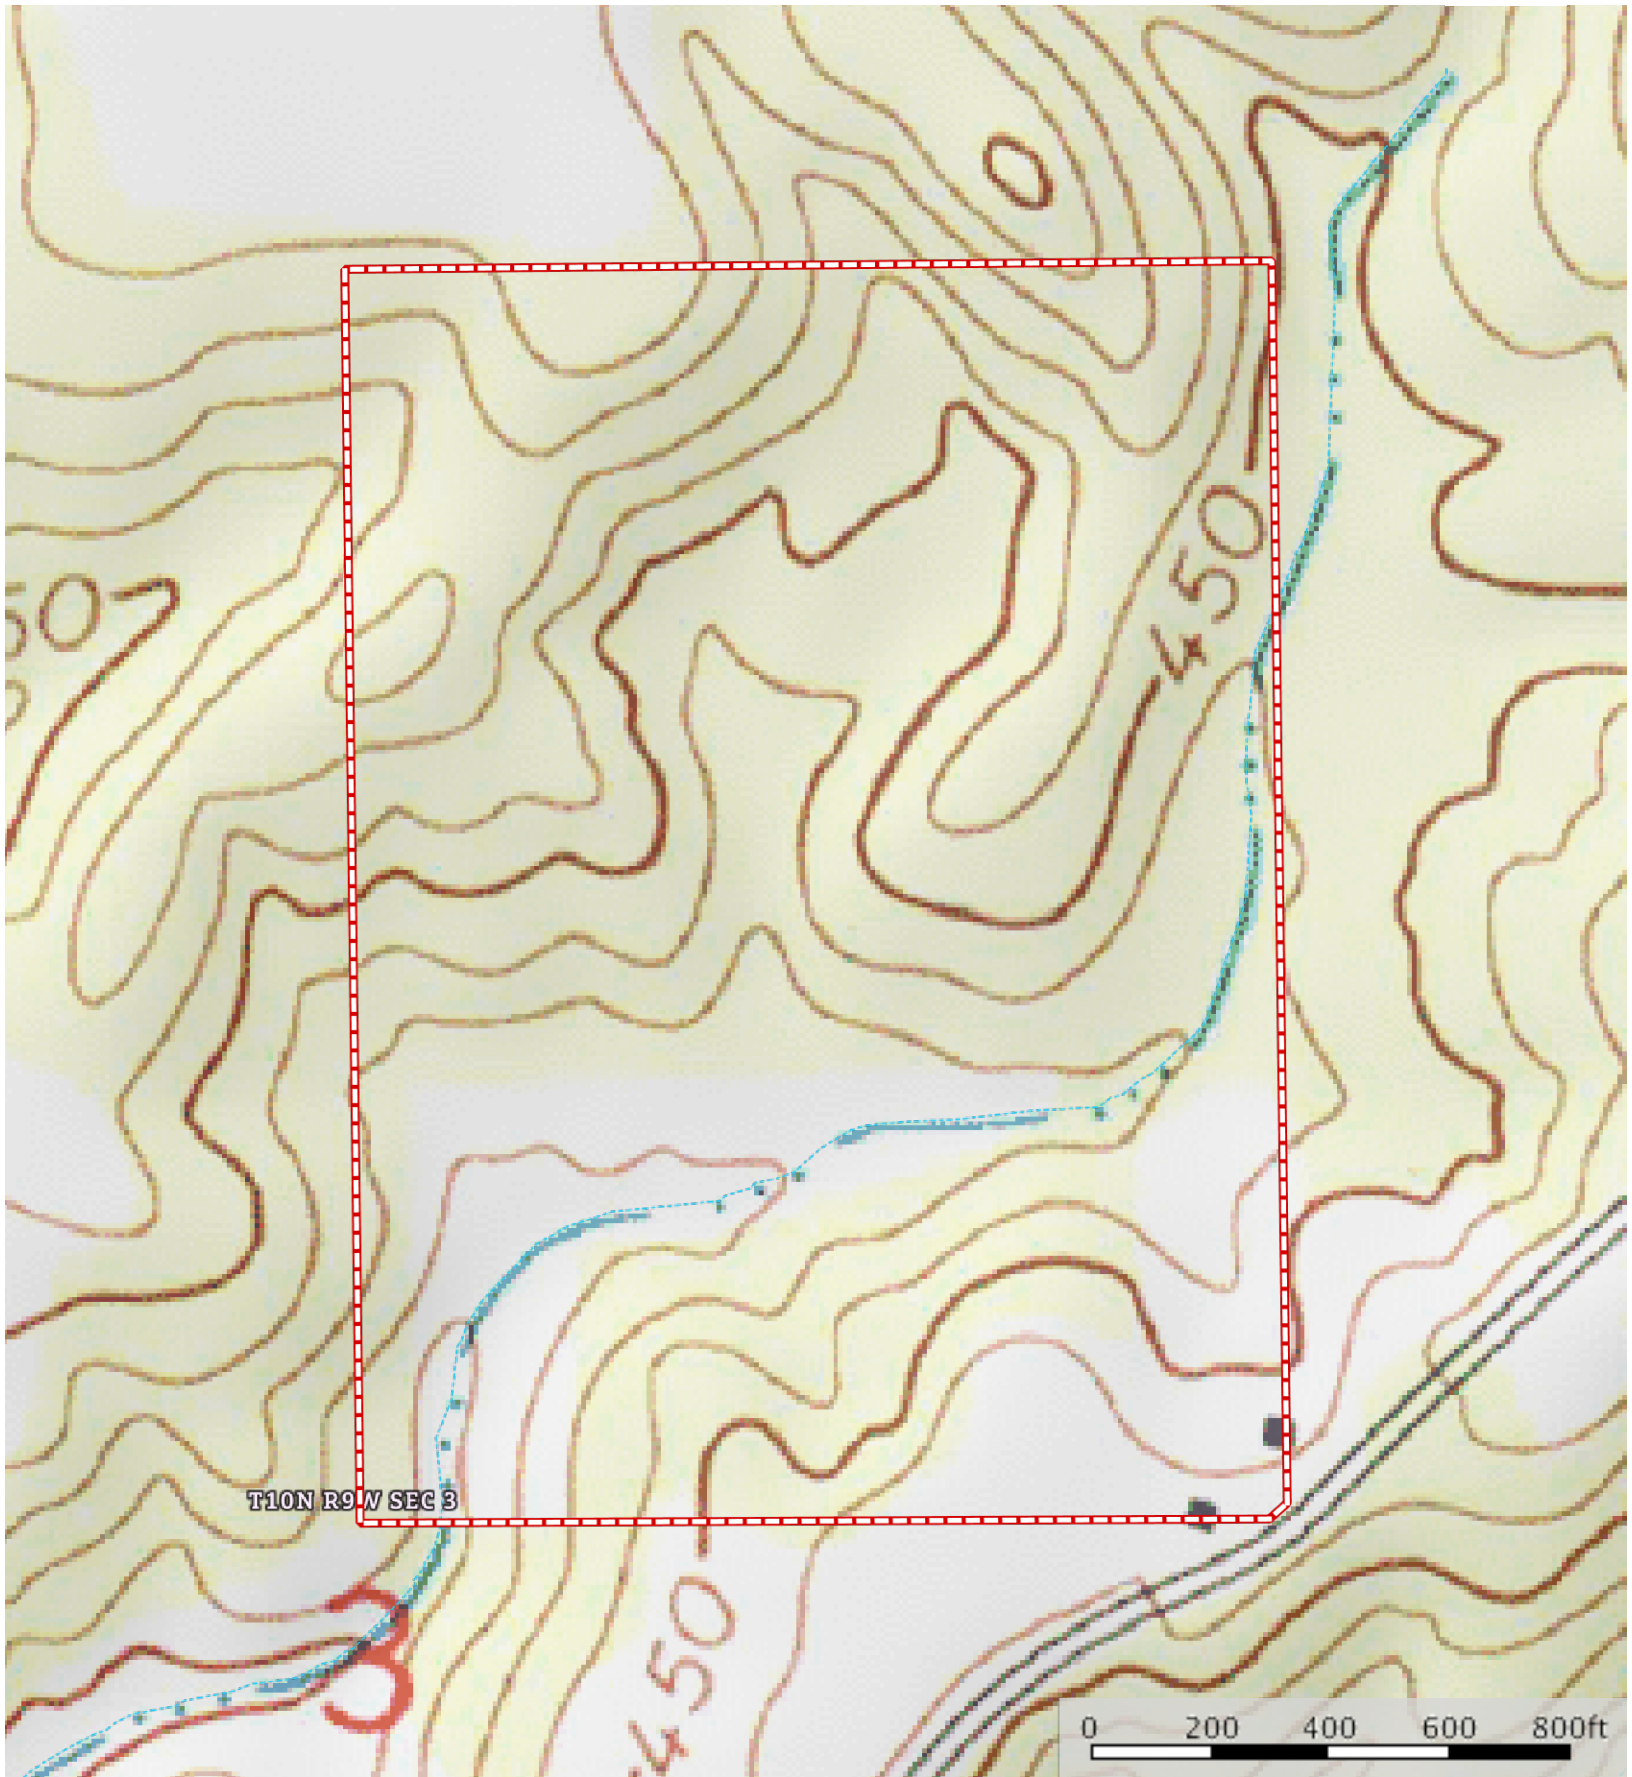

**Clarke.54**  
Clarke County, Mississippi, 54 AC +/-

 Boundary

Clarke.54  
Clarke County, Mississippi, 54 AC +/-

 Boundary

**Clarke.54**  
Clarke County, Mississippi, 54 AC +/-

T10N R9 W SEC 3

0 200 400 600 800ft

-  Boundary
-  Stream, Intermittent
-  River/Creek
-  Water Body